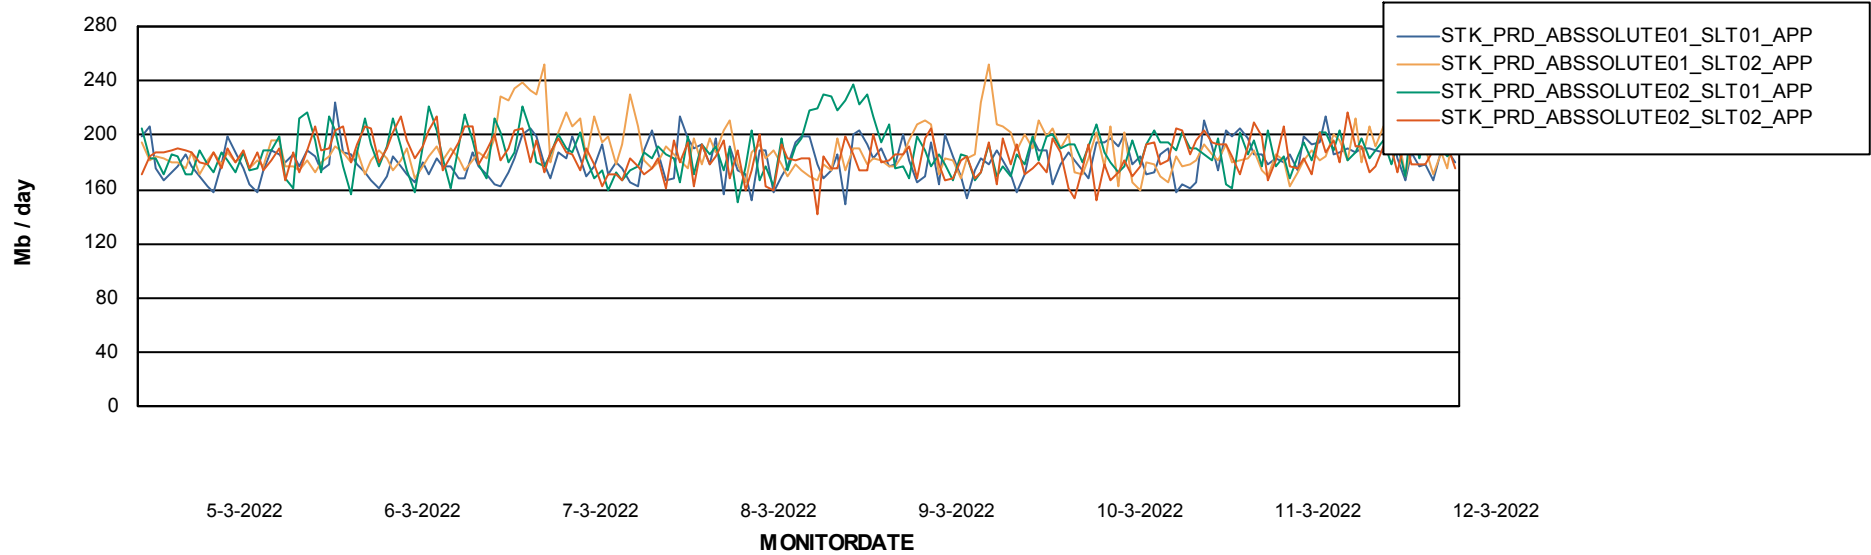

ABSSolute Application Server Services

Avg memory used per ABS Server Service