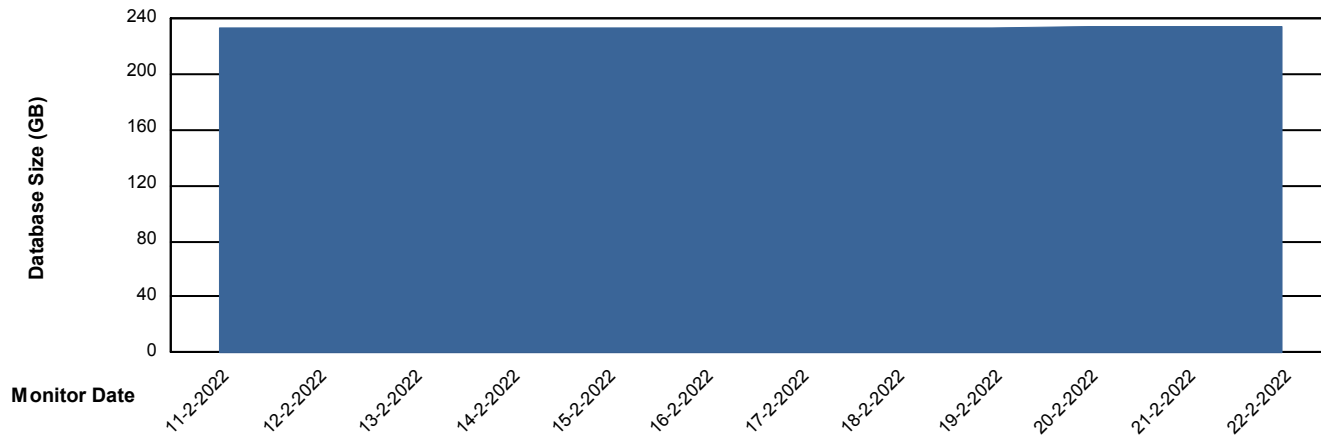

Weekly SLA Customer Report

Customer STK_Production
Database ID 82

DATABASE SIZE STKDB_Production

Database growth over last month

DATABASE SIZE STKDB_Test

Database growth over last month

Weekly SLA Customer Report