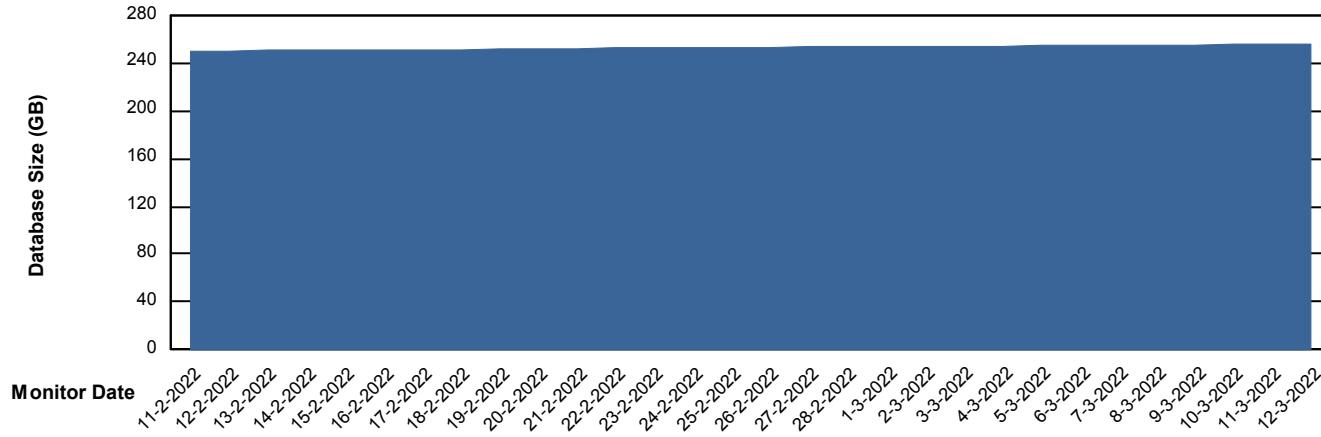

Weekly SLA Customer Report

Customer STK_Production
Database ID 82

Database Performance STKDB_Production

Weekly SLA Customer Report

Customer STK_Production
Database ID 82

Database Performance STKDB_Standby

DB Processes Max 1,000

Weekly SLA Customer Report

Customer STK_Production
Database ID 82

DATABASE SIZE STKDB_Production

Database growth over last month

DATABASE SIZE STKDB_Test

Database growth over last month

Weekly SLA Customer Report