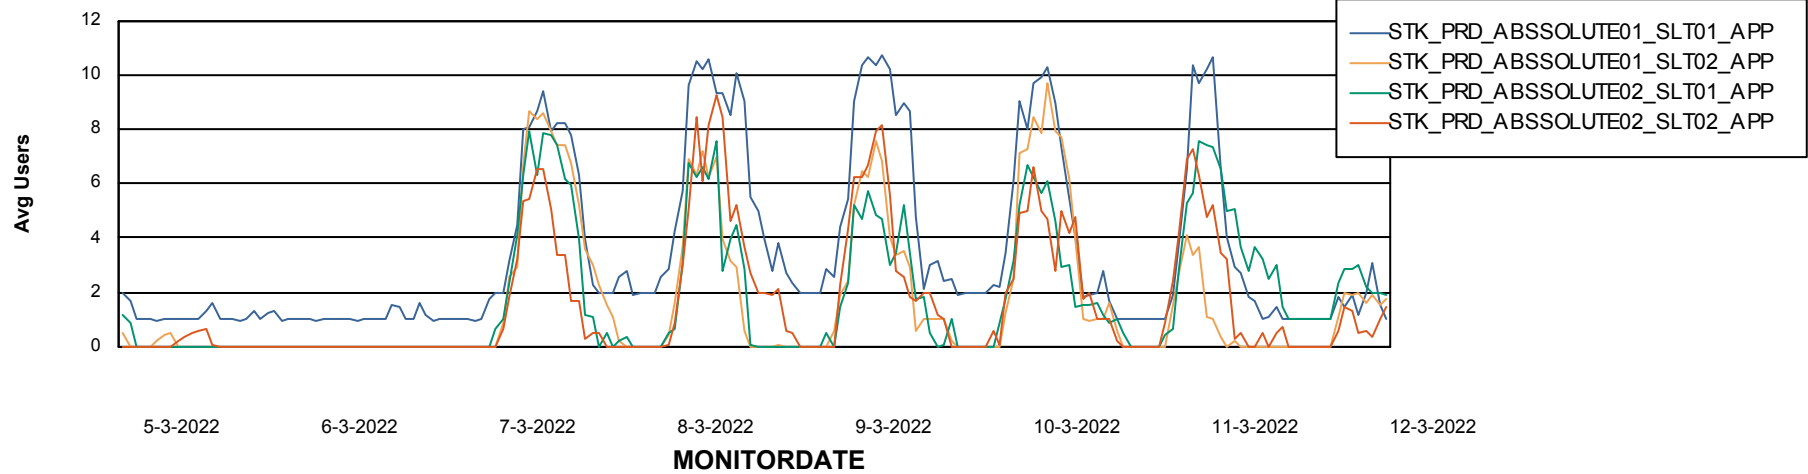

Weekly SLA Customer Report

Customer STK_Production
Database ID 82

ABSSolute Application Server Services

Avg memory used per ABS Server Service

Avg users per day per ABS server

Weekly SLA Customer Report

Customer STK_Production
Database ID 82