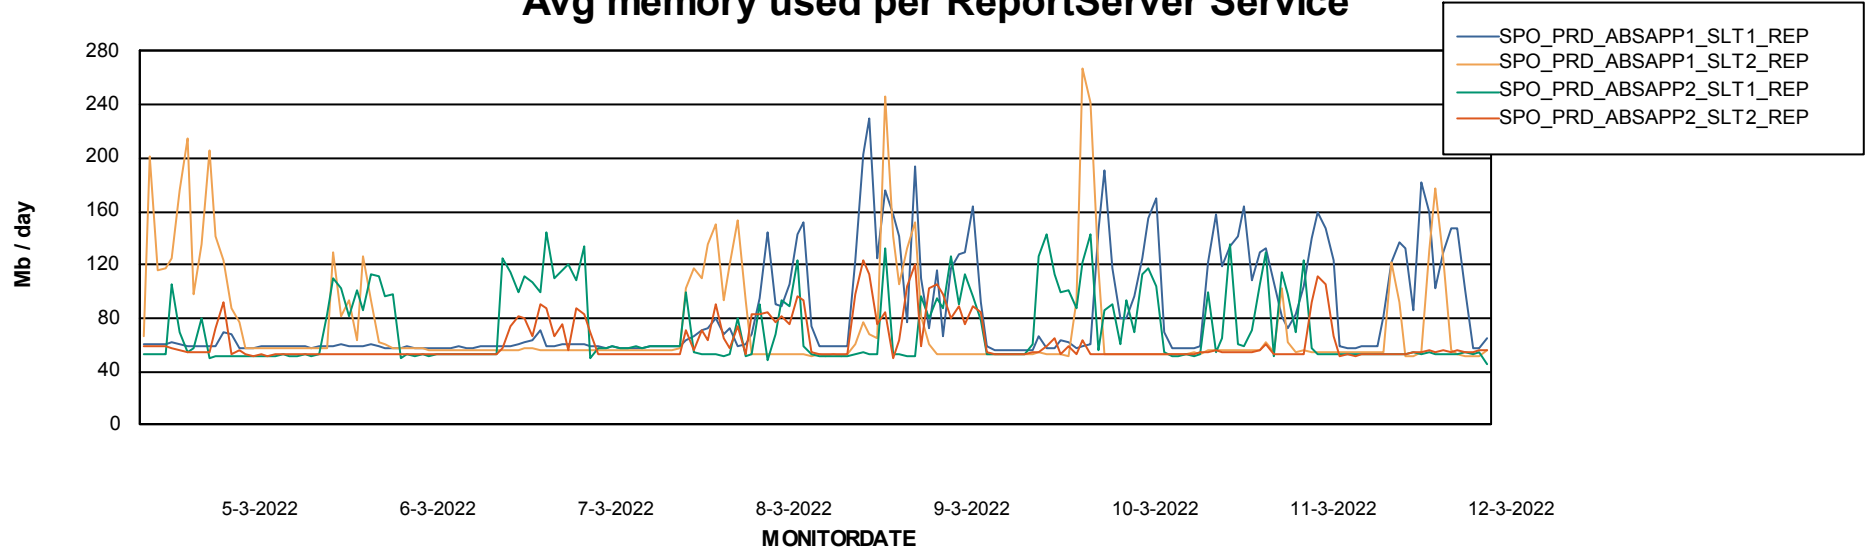

Avg users per day per ABS server

Weekly SLA Customer Report

Customer SPO_Production Silver
Database ID 57

ABSSolute Application ReportServer Services

Avg memory used per ReportServer Service

Weekly SLA Customer Report