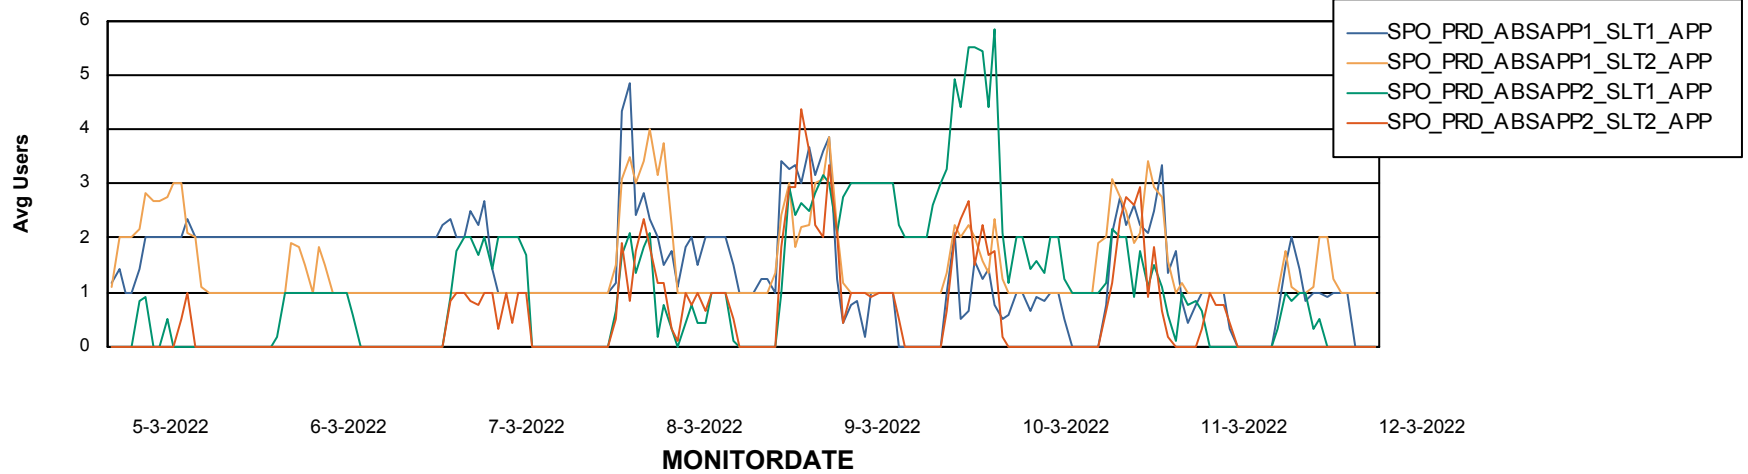

Avg users per day per ABS server