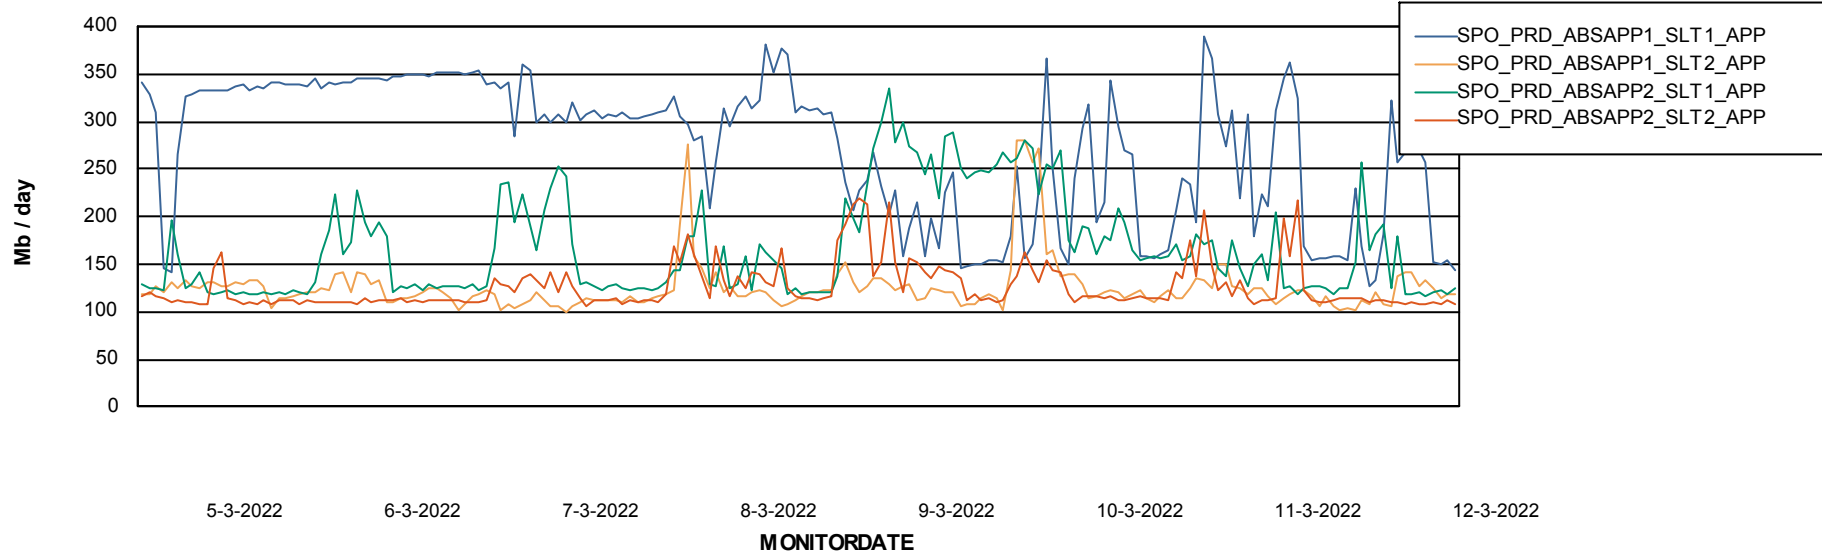

Standby Database Health SPO_Production Silver

Recovery lag for last 7 days

Weekly SLA Customer Report

Customer SPO_Production Silver
Database ID 57

ABSSolute Application Server Services

Avg memory used per ABS Server Service