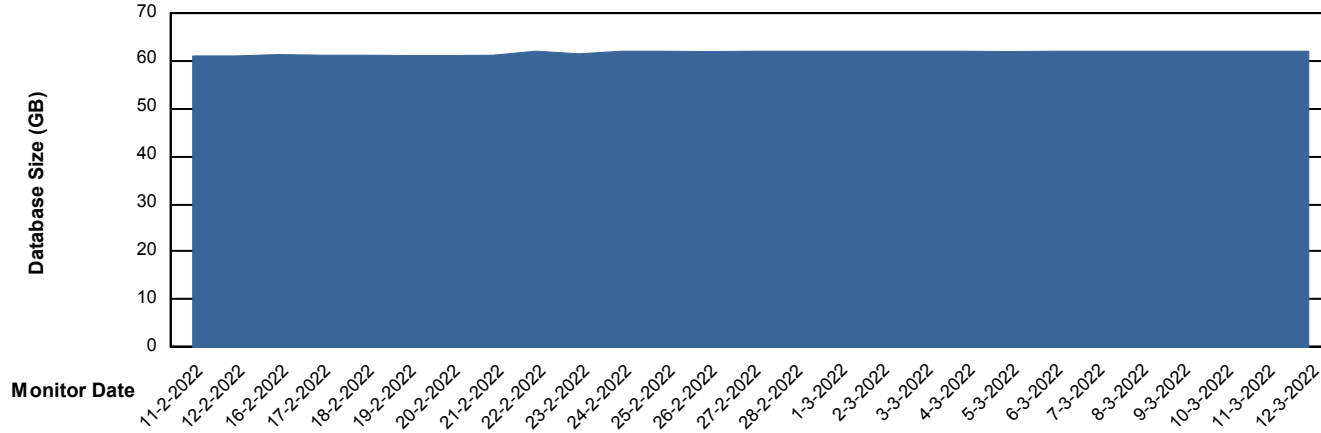

Database Performance SPODB_Production

DB Processes Max 300
DB Sessions Max 472

Weekly SLA Customer Report

Customer SPO_Production Silver
Database ID 57

Database Performance SPODB_Standby

DB Processes Max 300
DB Sessions Max 472

Weekly SLA Customer Report

Customer SPO_Production Silver
Database ID 57

DATABASE SIZE SPODB_BI

Database growth over last month

DATABASE SIZE SPODB_Production

Database growth over last month

Weekly SLA Customer Report