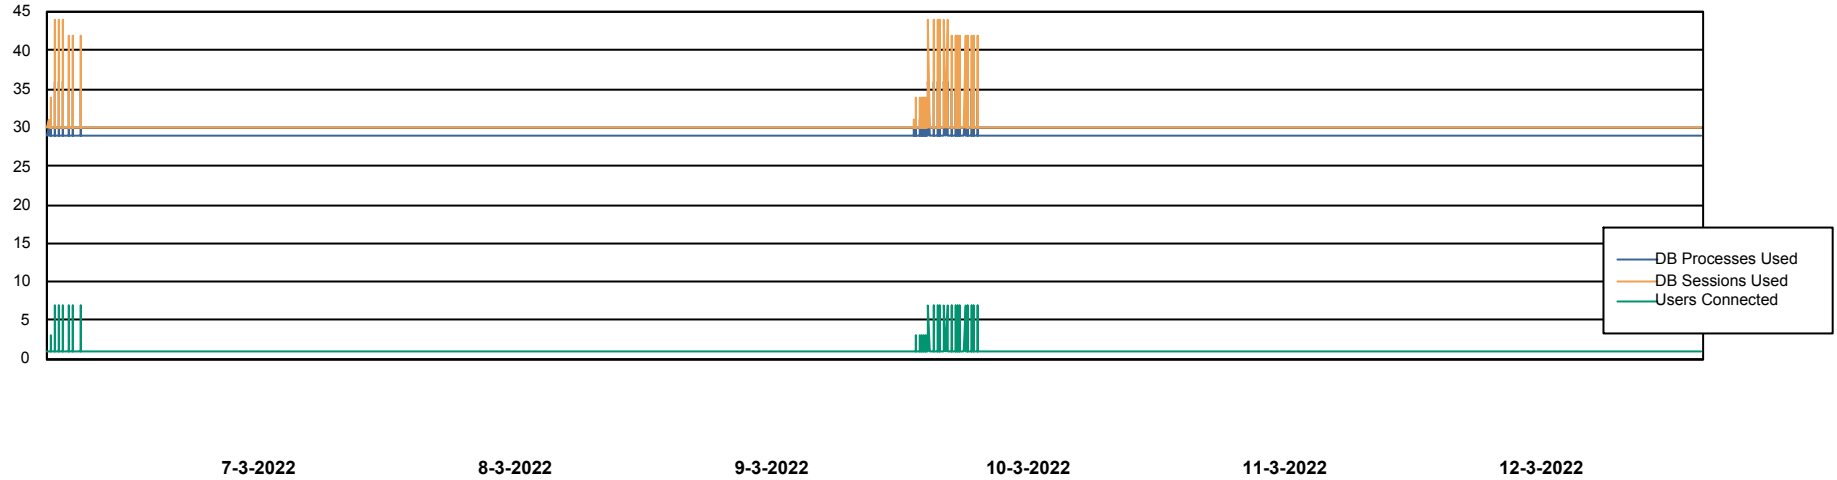

Database Performance SPODB_Production

DB Processes Max 300
DB Sessions Max 472

Weekly SLA Customer Report

Customer SPO_Production Silver
Database ID 57

Database Performance SPODB_Standby

DB Processes Max 300
DB Sessions Max 472