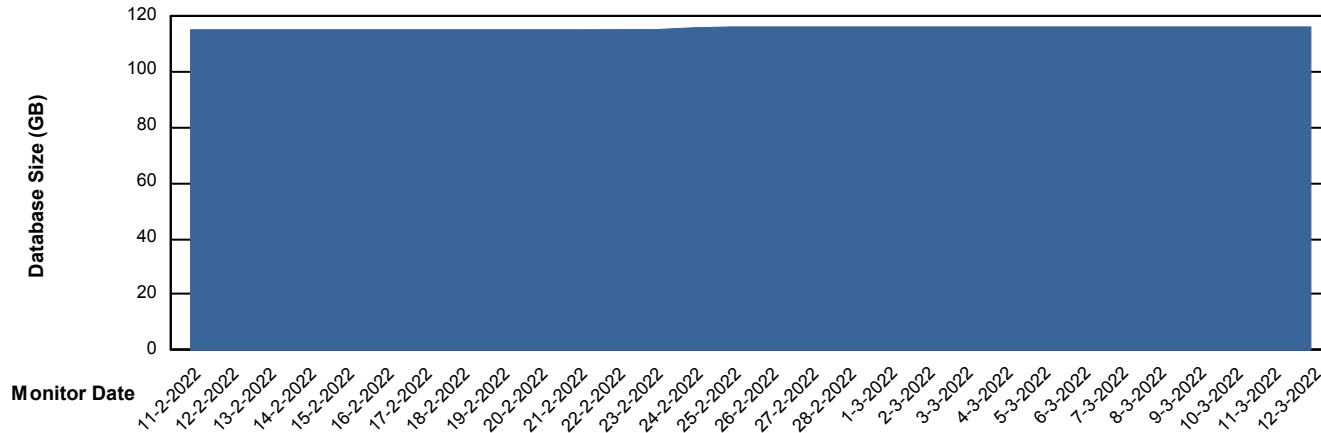

Weekly SLA Customer Report

Customer SPO_Production Silver
Database ID 57

DATABASE SIZE SPODB_BI

Database growth over last month

DATABASE SIZE SPODB_Production

Database growth over last month

Weekly SLA Customer Report

Customer SPO_Production Silver
Database ID 57

Database Tablespace SPODB_BI

Date	Tablespace Name	Filesize (Gb)	Usedsize (Gb)	Percentage free
12-3-2022	ABSDATA	34	26	24
	INDX	41	34	17
11-3-2022	ABSDATA	34	26	24
	INDX	41	34	17
10-3-2022	ABSDATA	34	26	24
	INDX	41	34	17
9-3-2022	ABSDATA	34	26	24
	INDX	41	34	17
8-3-2022	ABSDATA	34	26	24
	INDX	41	34	17
7-3-2022	ABSDATA	34	26	24
	INDX	41	34	17
6-3-2022	ABSDATA	34	26	24
	INDX	41	34	17