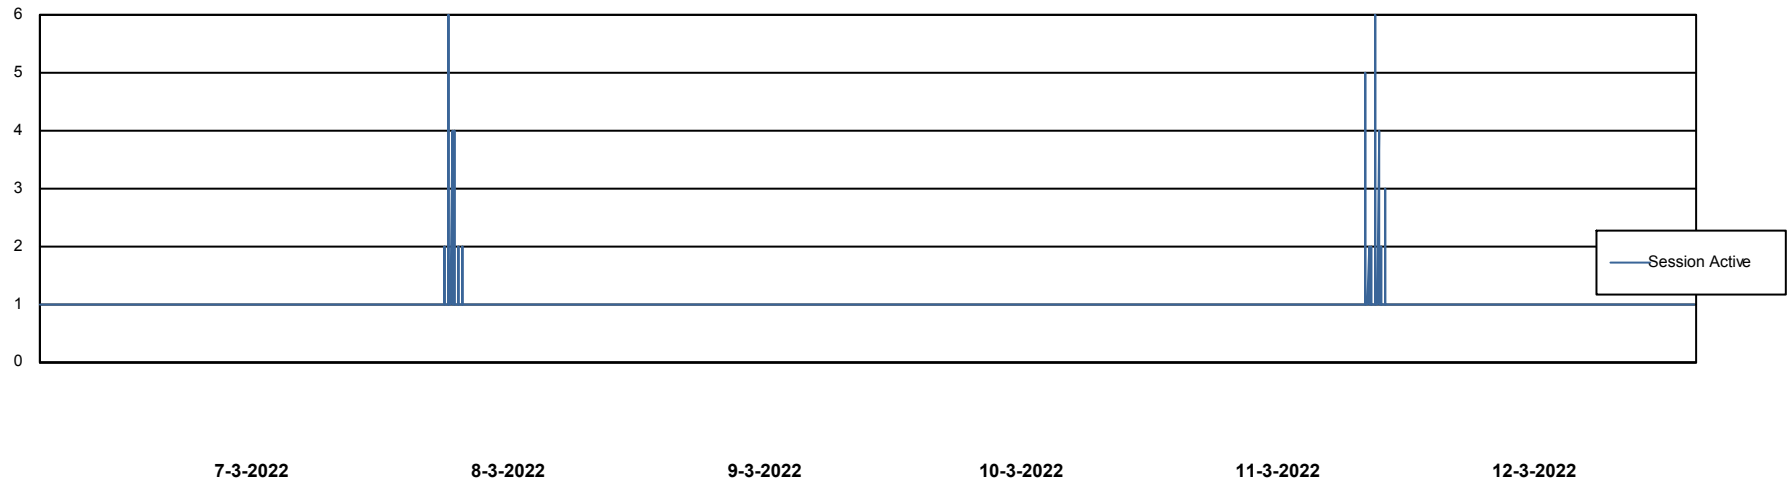

Database Performance RSS_DB_Standby (2020)

DB Processes Max 300
DB Sessions Max 472