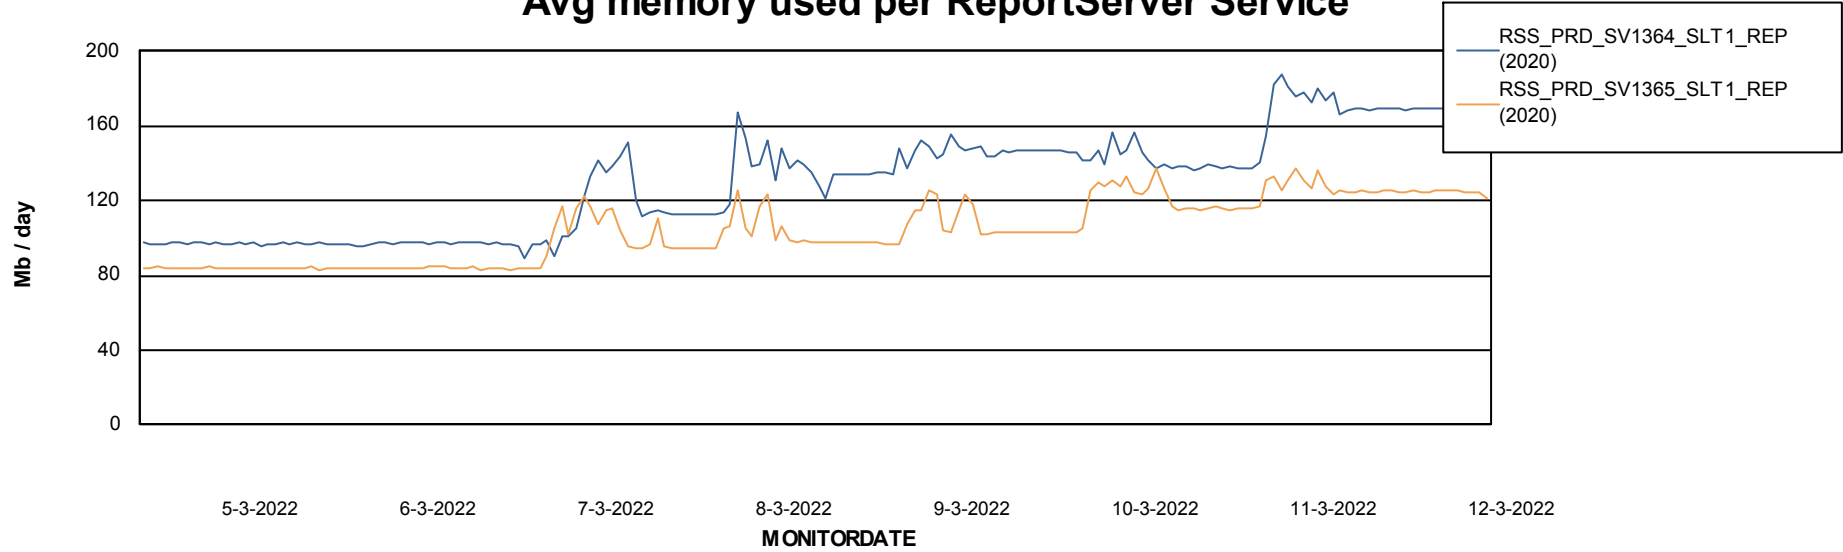

Avg memory used per ABS Server Service

Avg users per day per ABS server

Weekly SLA Customer Report

Customer RSS Production
Database ID 52

ABSSolute Application ReportServer Services

Avg memory used per ReportServer Service