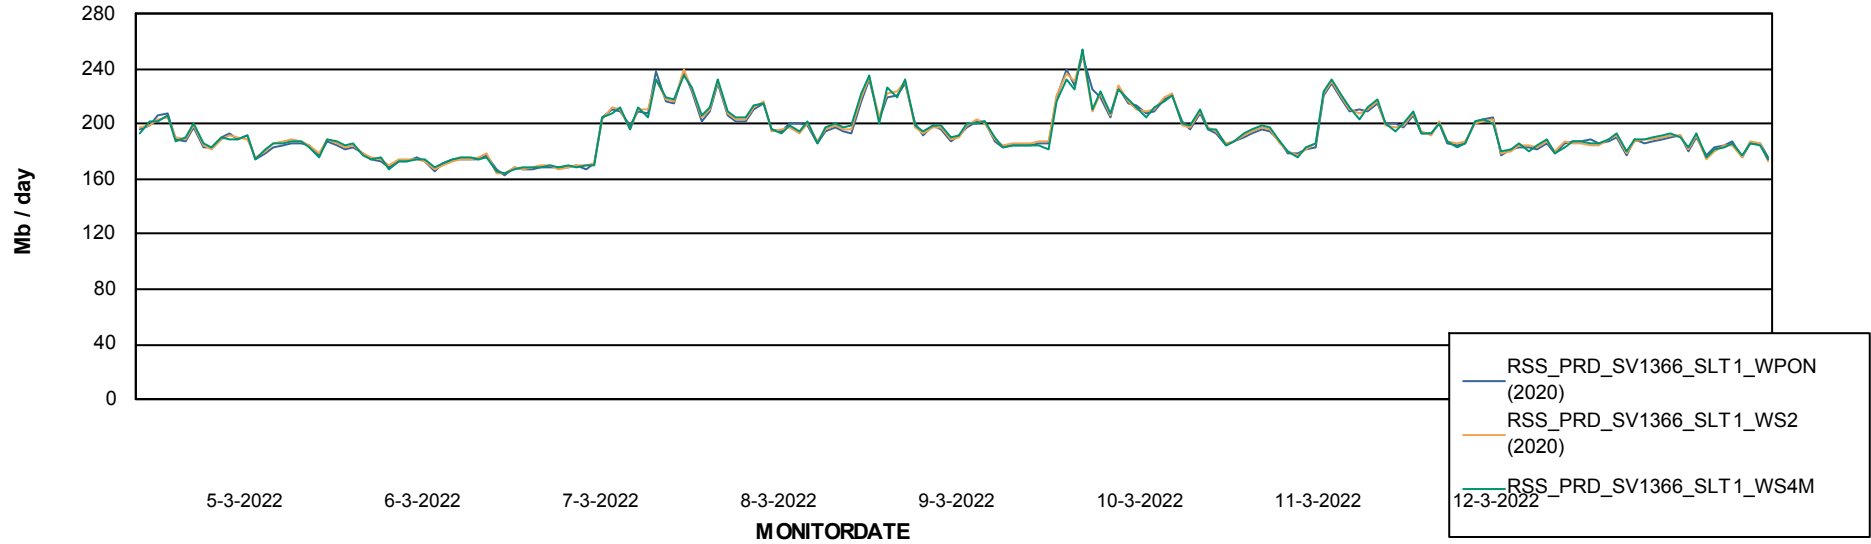

ABSSolute Web Component Services

Avg memory used per ABS Web component