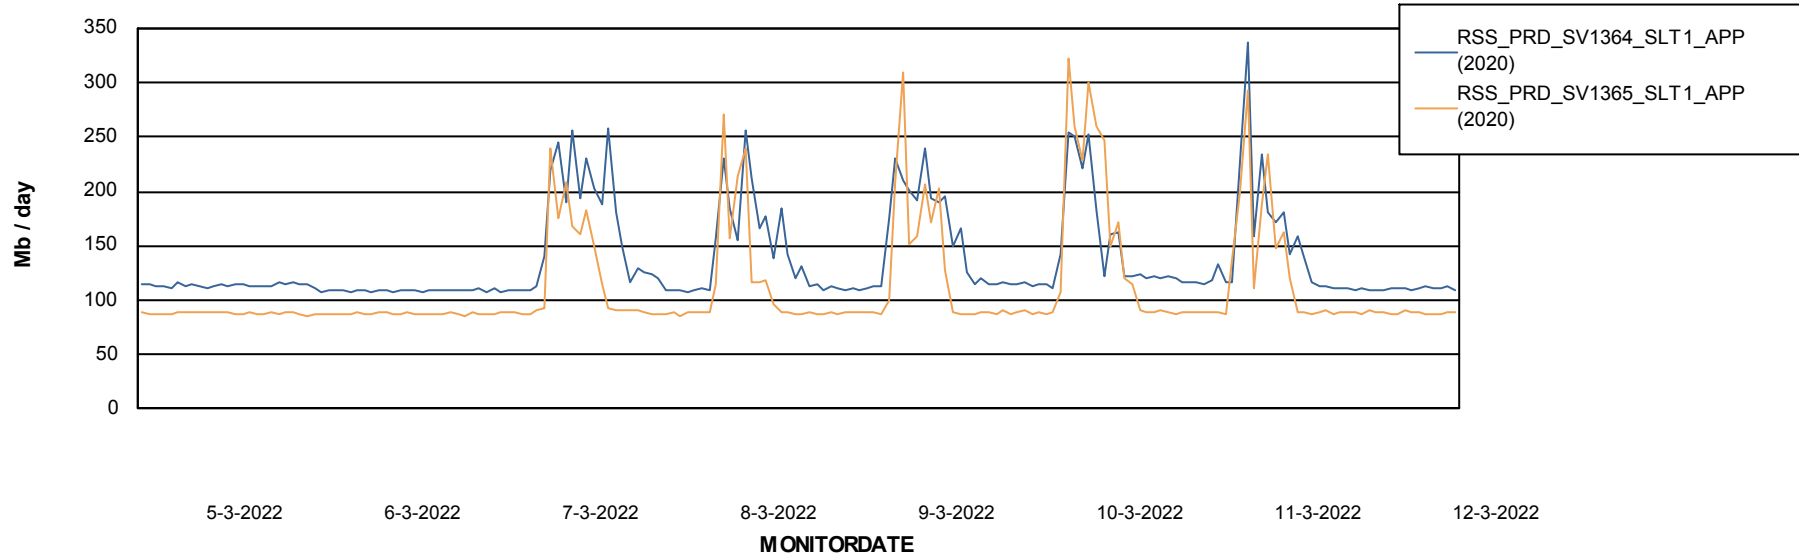

ABSSolute Application Server Services

Avg memory used per ABS Server Service