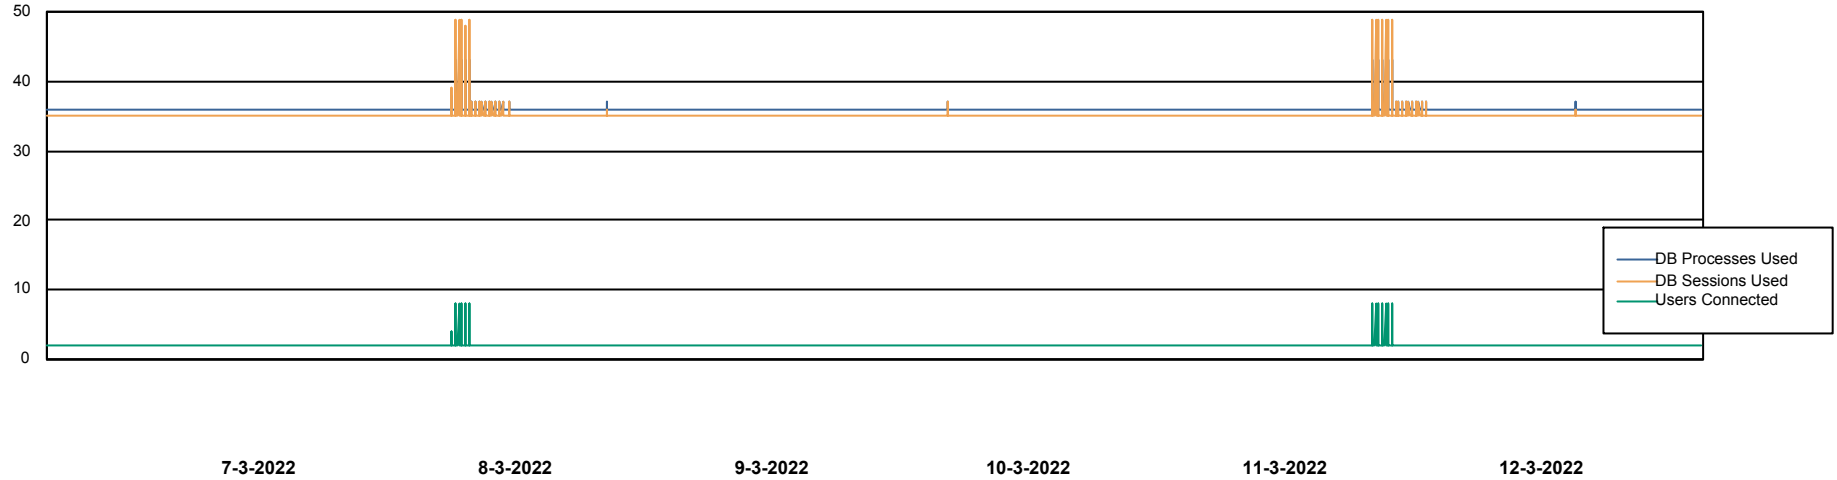

Database Performance RSS_DB_Standby (2020)

DB Processes Max 300
DB Sessions Max 472