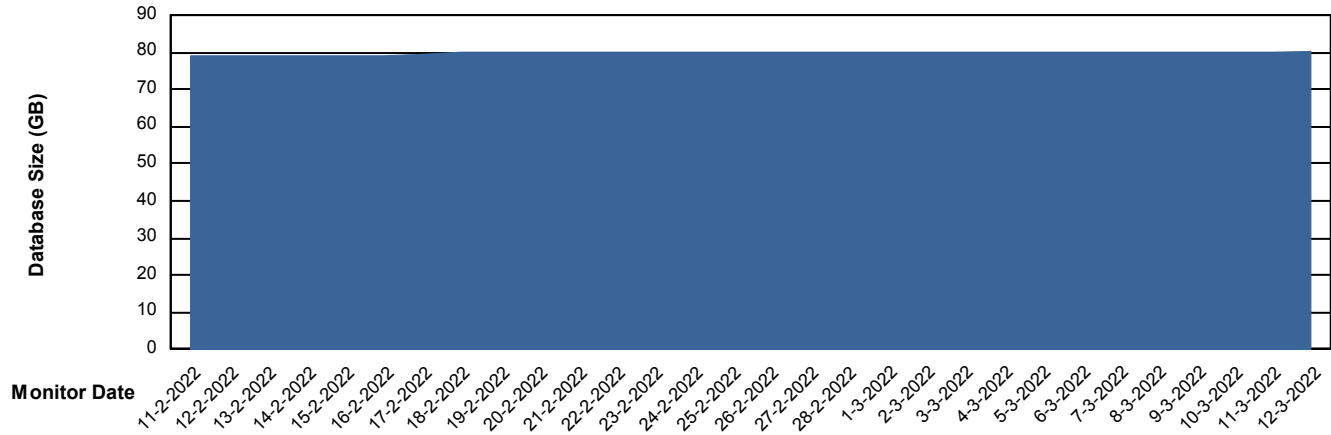

Database Performance RSS_DB_Standby (2020)

DB Processes Max 300
DB Sessions Max 472

Weekly SLA Customer Report

Customer RSS Production
 Database ID 52

DATABASE SIZE RSS_DB_Primary (2020)

Database growth over last month

Database Tablespace RSS_DB_Primary (2020)

Date	Tablespace Name	Filesize (Gb)	Usedsize (Gb)	Percentage free
12-3-2022	ABSDATA	43	37	14
	INDX	49	42	14
11-3-2022	ABSDATA	43	37	14
	INDX	49	42	14
10-3-2022	ABSDATA	43	37	14
	INDX	49	41	16
9-3-2022	ABSDATA	43	37	14
	INDX	49	41	16
8-3-2022	ABSDATA	43	37	14
	INDX	49	41	16
7-3-2022	ABSDATA	43	37	14
	INDX	49	41	16
6-3-2022	ABSDATA	43	37	14
	INDX	49	41	16