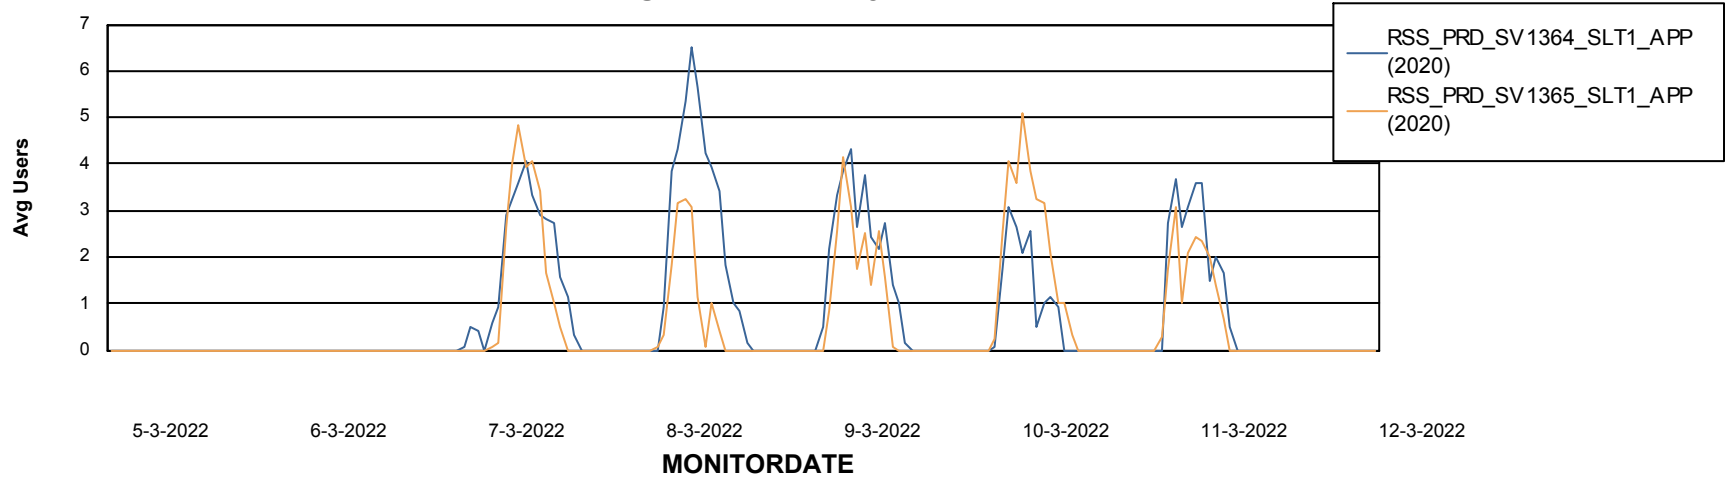

Avg users per day per ABS server