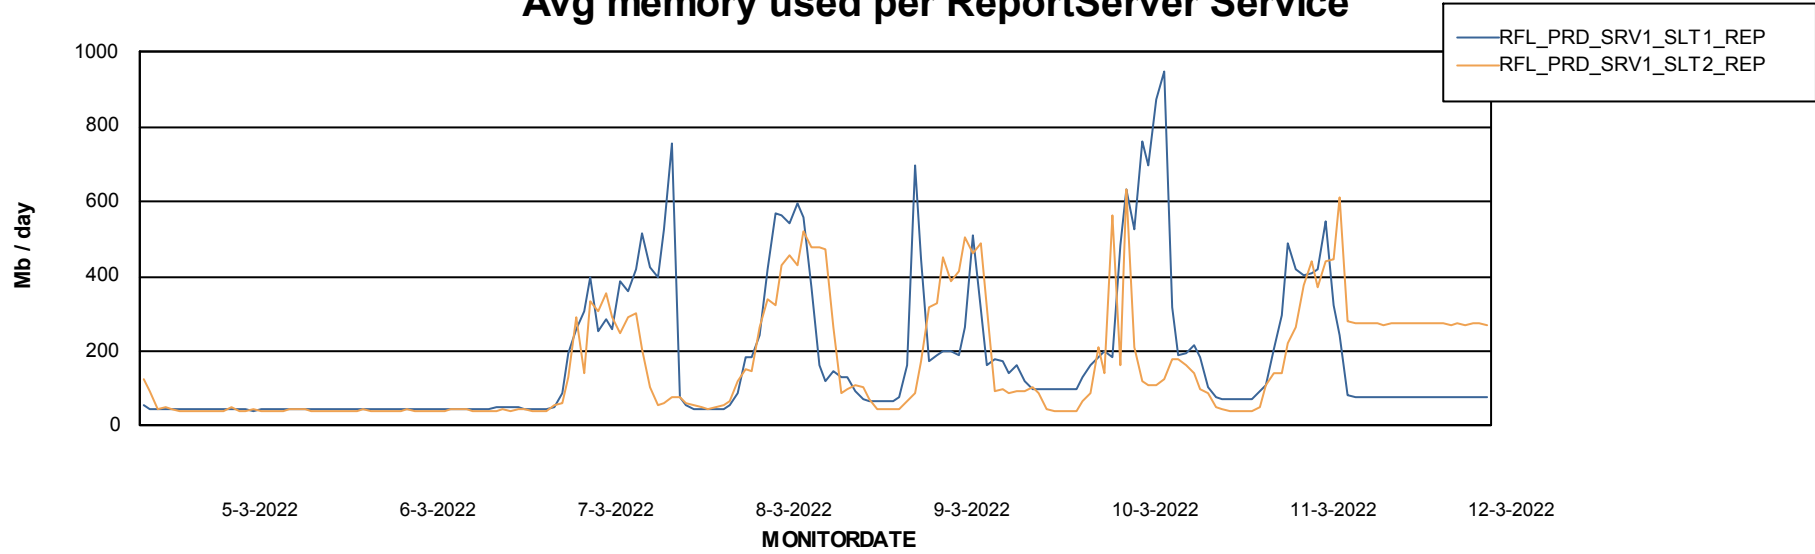

Avg memory used per ABS Server Service

Avg users per day per ABS server

Weekly SLA Customer Report

Customer RFL_Production
Database ID 36

ABSSolute Application ReportServer Services

Avg memory used per ReportServer Service

Weekly SLA Customer Report

Customer RFL_Production
Database ID 36

ABSSolute Web Component Services

Avg memory used per ABS Web component

Weekly SLA Customer Report

Customer RFL_Production
Database ID 36

Disaster per ABS component