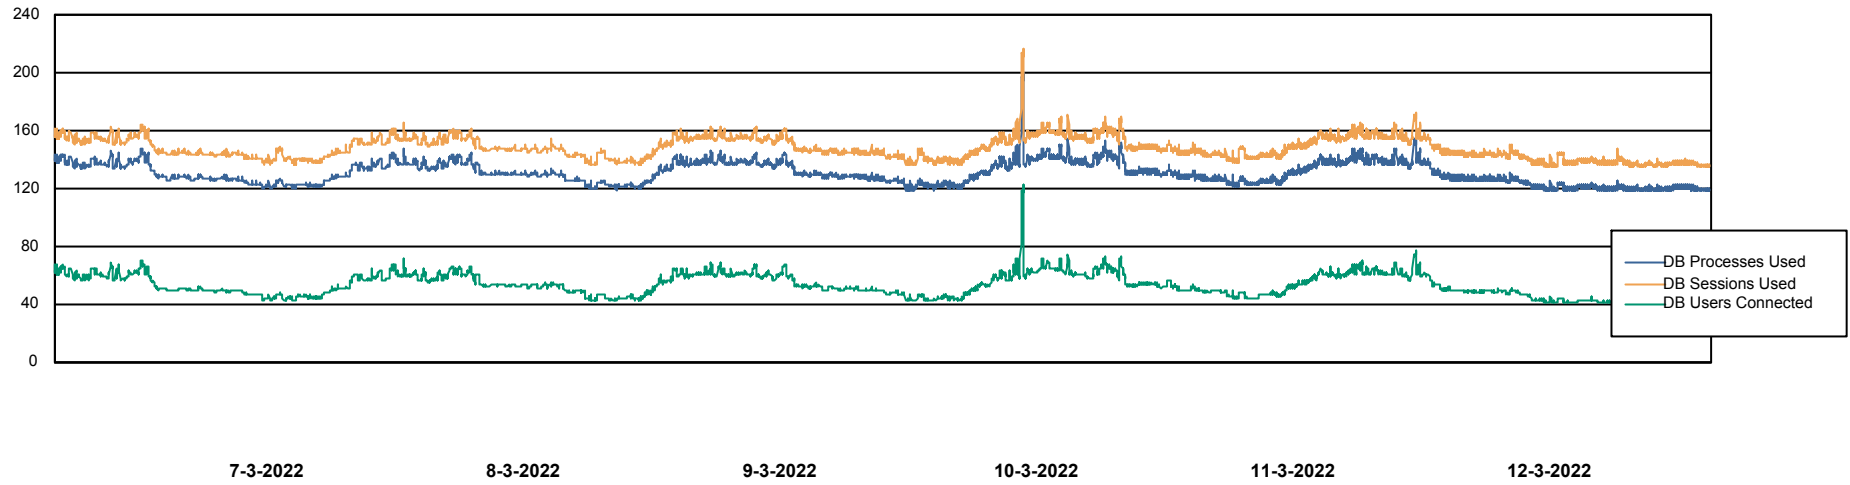

Weekly SLA Customer Report

Customer RFL_Production
Database ID 36

Harddisk Usage RFL_WEB

	Free disk space on C: (%)	Total disk space on C: (Gb)	Used disk space on C: (Gb)
12-3-2022	55	40	18
11-3-2022	55	40	18
10-3-2022	55	40	18
9-3-2022	54	40	18
8-3-2022	54	40	18
7-3-2022	54	40	18
6-3-2022	52	40	19

Weekly SLA Customer Report

Customer RFL_Production
Database ID 36

Database Performance RFLDB_Production

Weekly SLA Customer Report

Customer RFL_Production
Database ID 36

Database Performance RFLDB_Standby

DB Processes Max 1,000