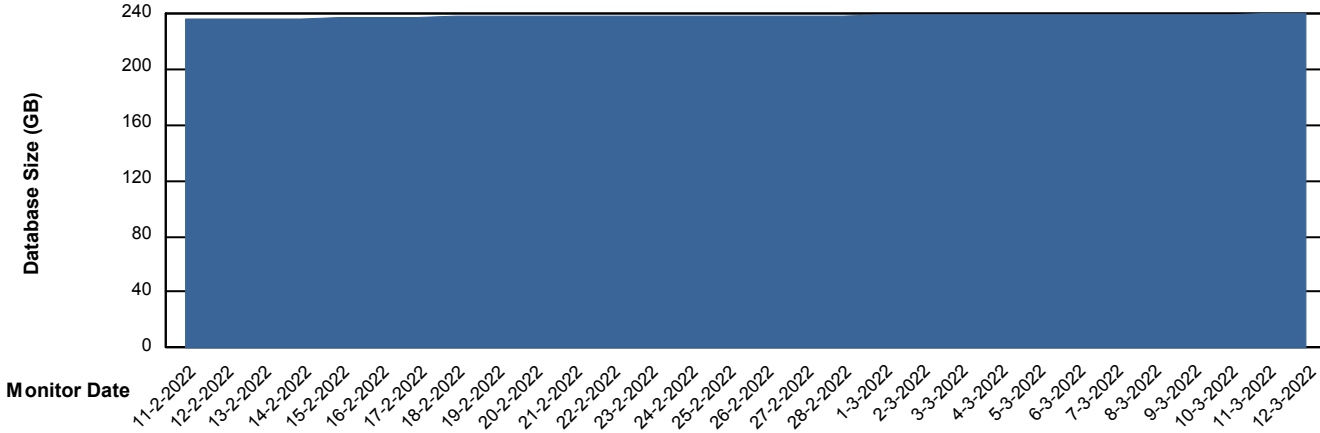

Weekly SLA Customer Report

Customer RFL_Production
Database ID 36

Database Performance RFLDB_Production

Weekly SLA Customer Report

Customer RFL_Production
Database ID 36

Database Performance RFLDB_Standby

DB Processes Max 1,000

Weekly SLA Customer Report

Customer RFL_Production
 Database ID 36

DATABASE SIZE RFLDB_Production

Database growth over last month

Database Tablespace RFLDB_Production

Date	Tablespace Name	Filesize (Gb)	Usedsize (Gb)	Percentage free
12-3-2022	ABSDATA	90	65	28
	INDX	200	165	17
11-3-2022	ABSDATA	90	65	28
	INDX	200	165	17
10-3-2022	ABSDATA	90	65	28
	INDX	200	165	17
9-3-2022	ABSDATA	90	65	28
	INDX	200	165	18
8-3-2022	ABSDATA	90	65	28
	INDX	200	165	18
7-3-2022	ABSDATA	90	65	28
	INDX	200	165	18
6-3-2022	ABSDATA	90	65	28
	INDX	200	165	18