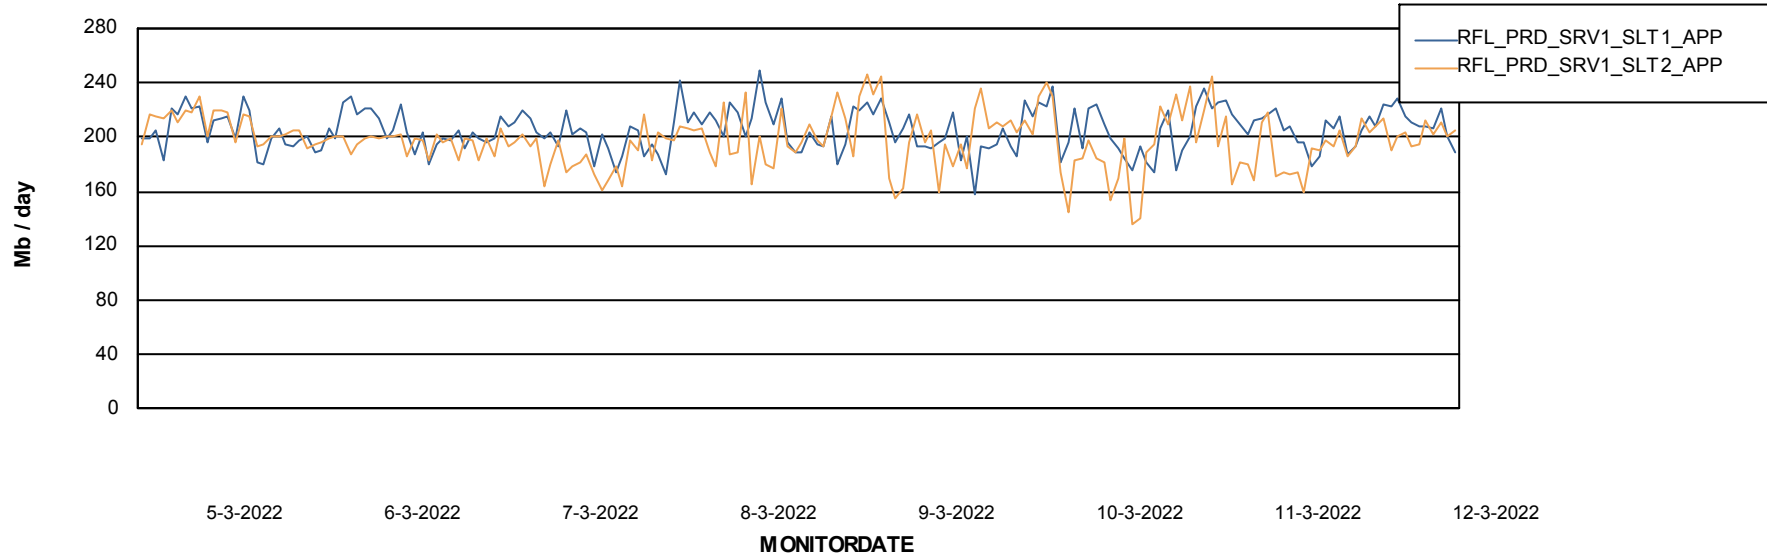

ABSSolute Application Server Services

Avg memory used per ABS Server Service