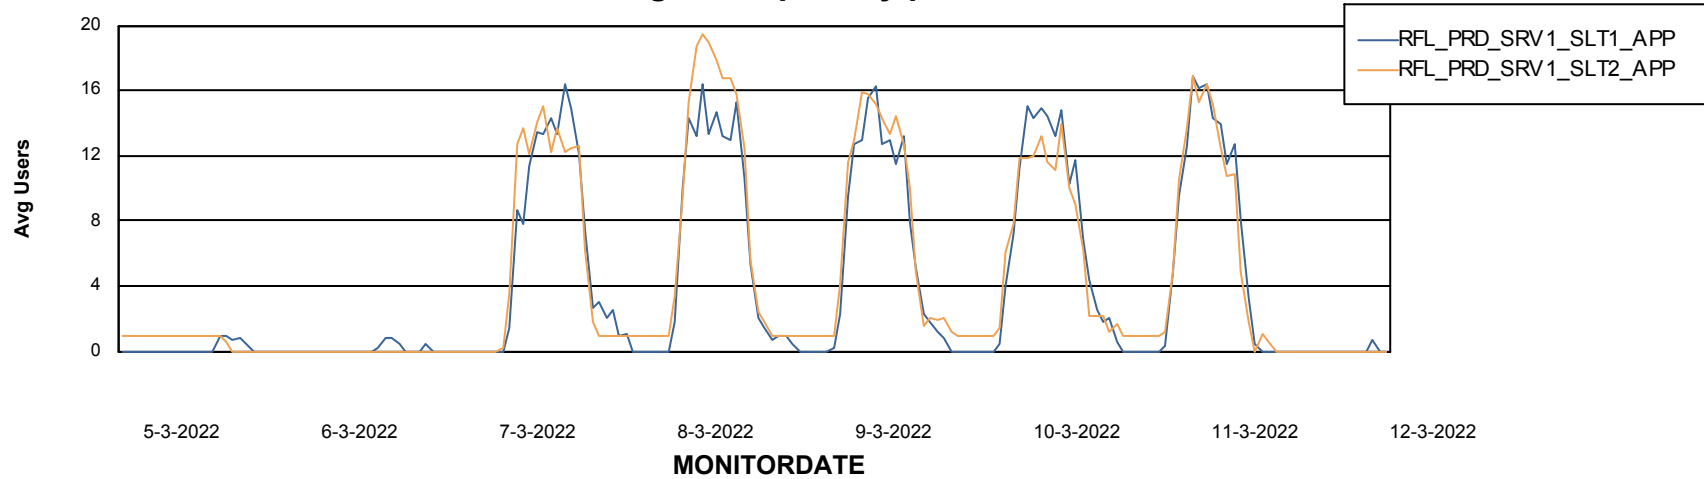

Weekly SLA Customer Report

Customer RFL_Production
Database ID 36

Standby Database Health RFL_Production

Recovery lag for last 7 days

Weekly SLA Customer Report

Customer RFL_Production
Database ID 36

ABSSolute Application Server Services

Avg memory used per ABS Server Service

Avg users per day per ABS server

Weekly SLA Customer Report

Customer RFL_Production
Database ID 36

ABSSolute Application ReportServer Services

Avg memory used per ReportServer Service