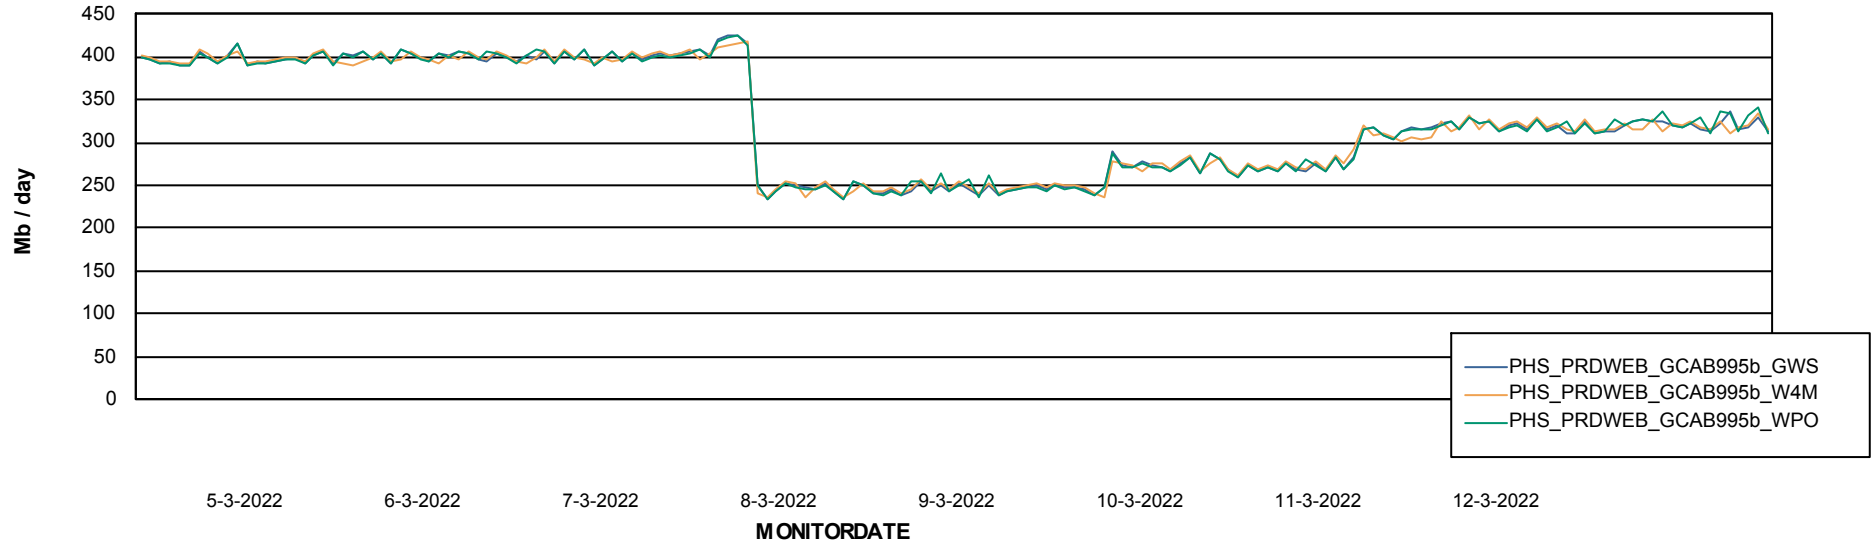

ABSSolute Web Component Services

Avg memory used per ABS Web component