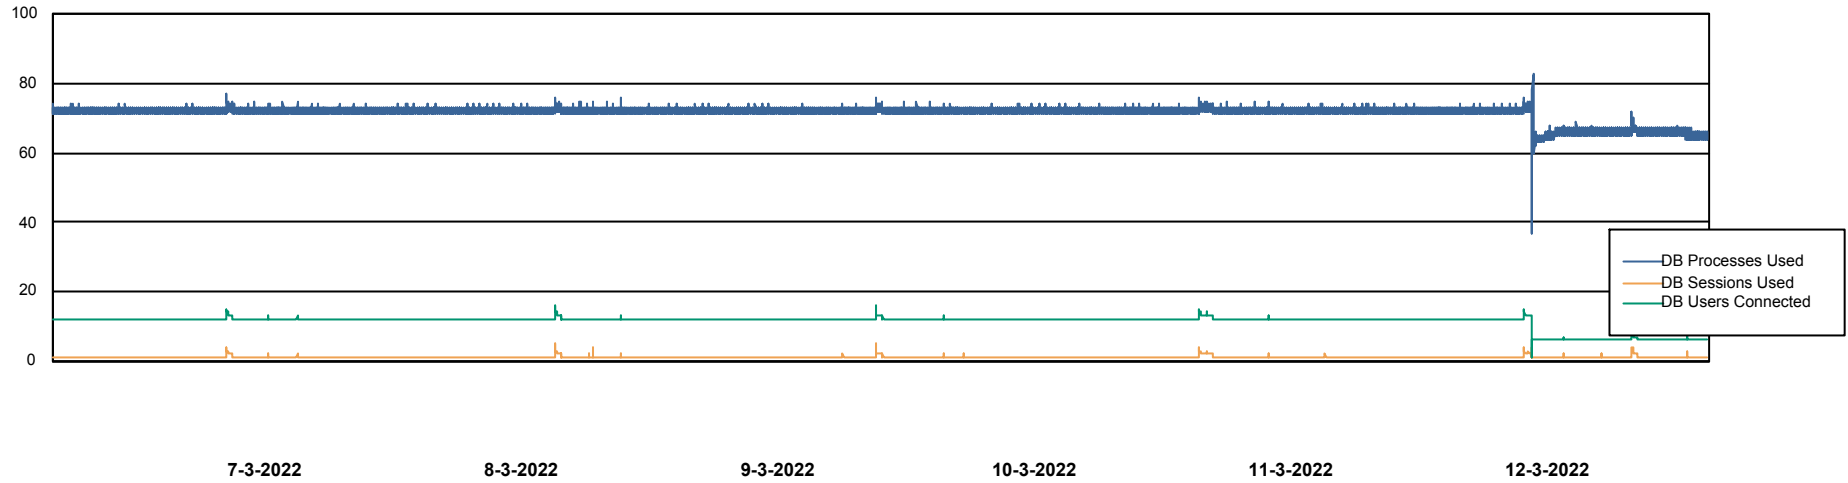

Database Performance PHSDB_Test

DB Processes Max 1,000