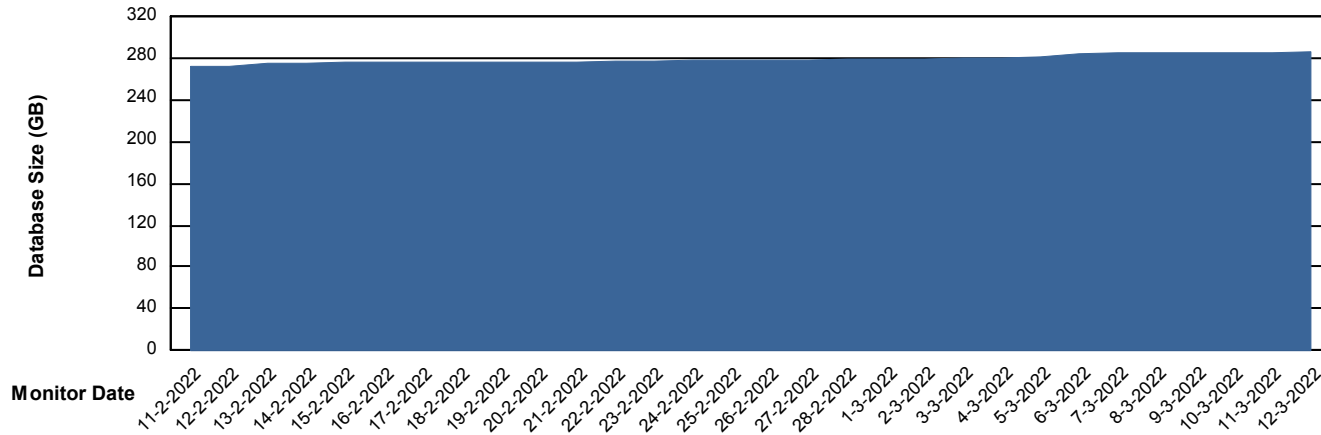

# Weekly SLA Customer Report

Customer PHS\_Production  
Database ID 47

DATABASE SIZE PHSDB\_Production

### Database growth over last month

DATABASE SIZE PHSDB\_Test

### Database growth over last month