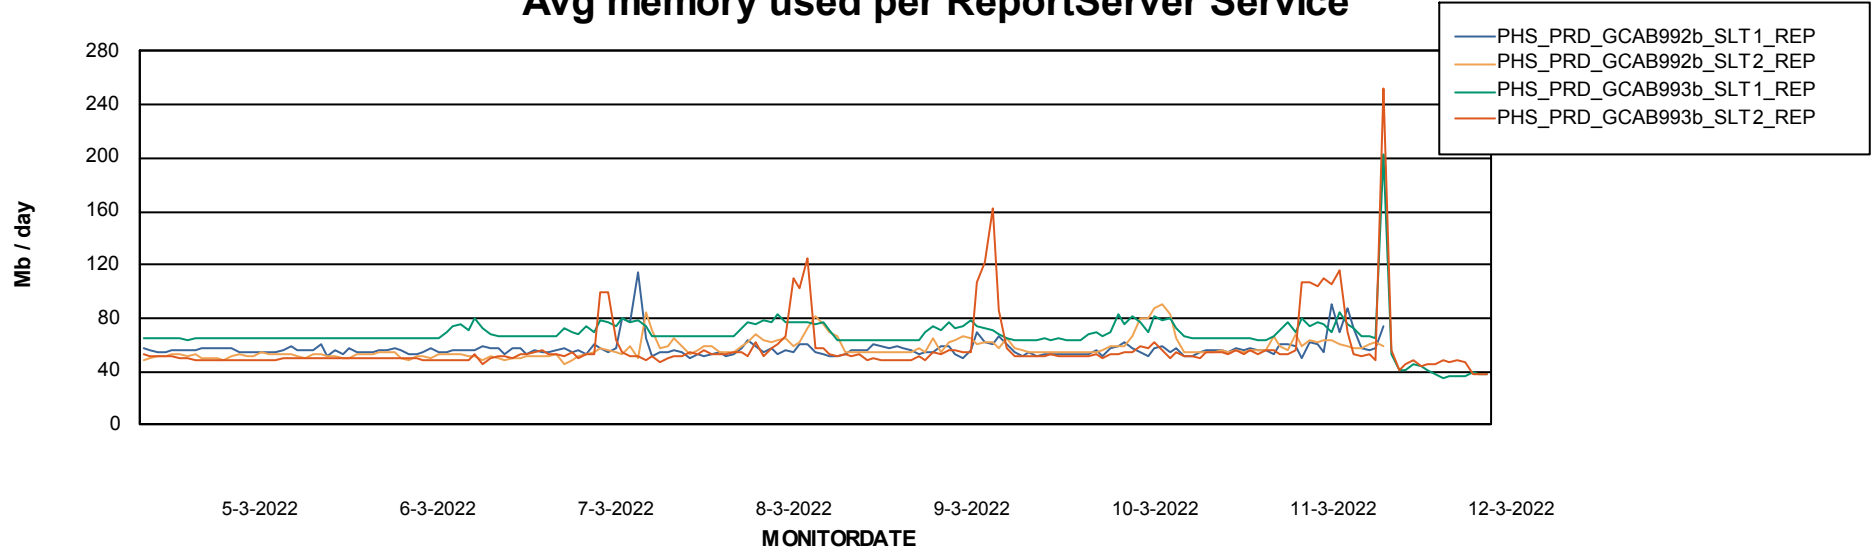

ABSSolute Application ReportServer Services

Avg memory used per ReportServer Service