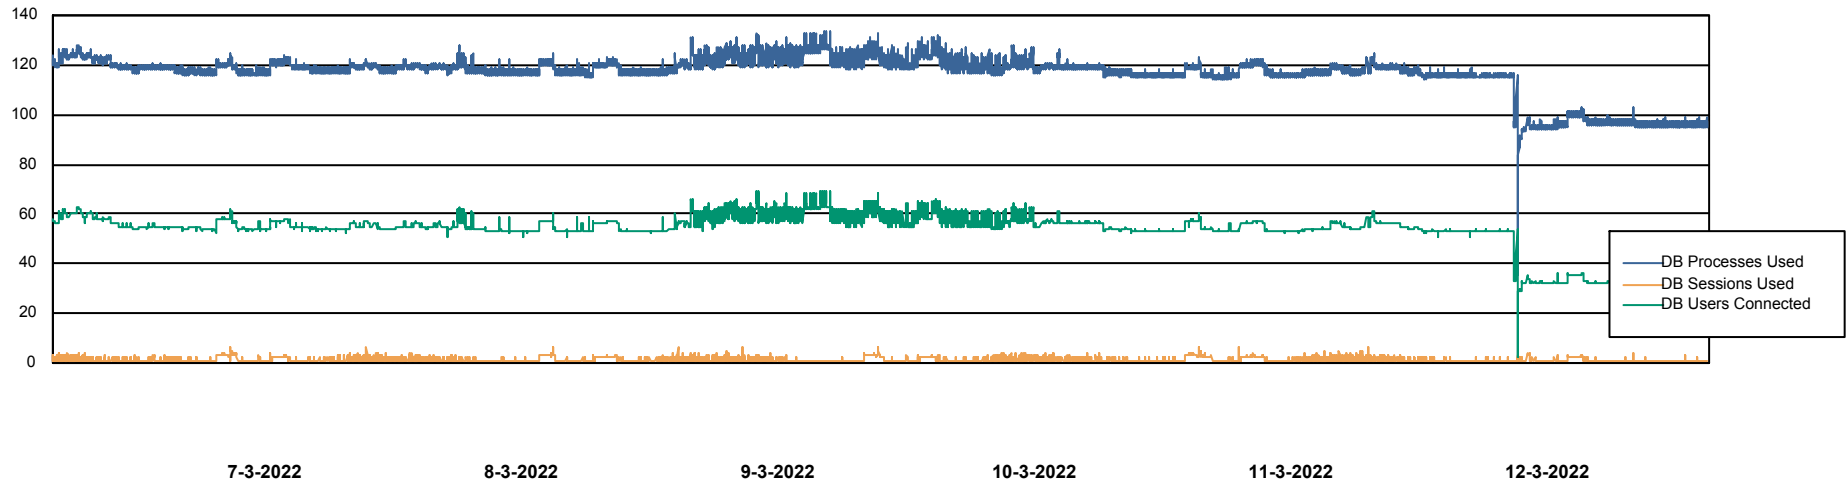

Database Performance PHSDB_Production

DB Processes Max 1,000