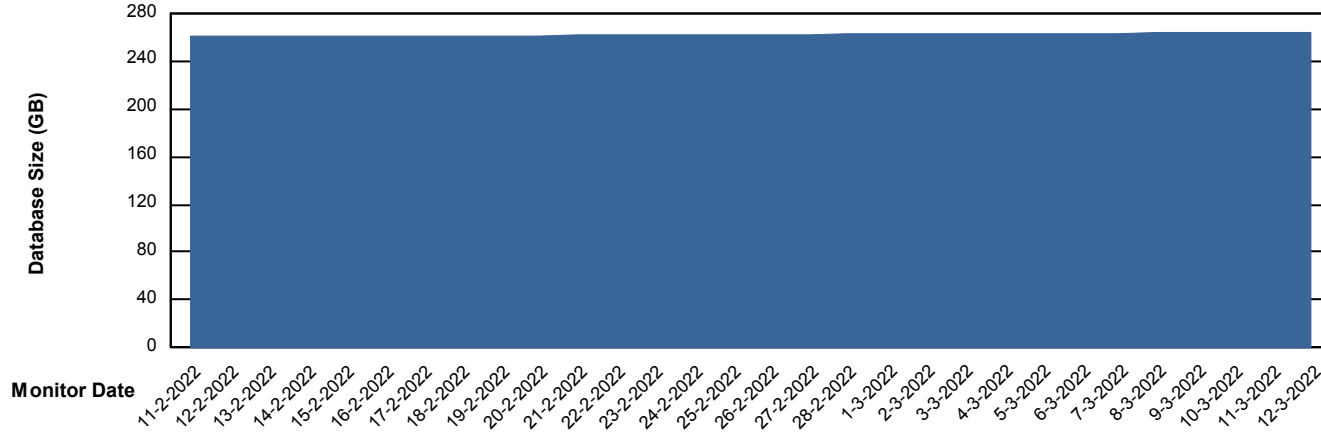

DATABASE SIZE PHSDB_Production

Database growth over last month