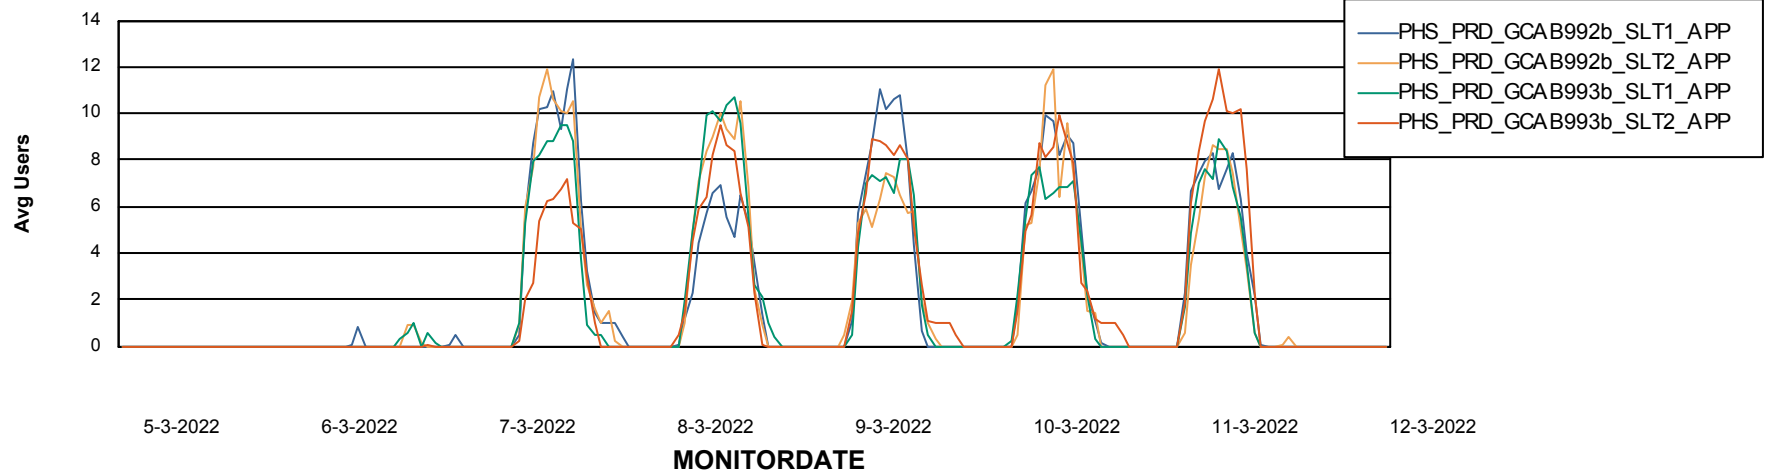

Avg users per day per ABS server