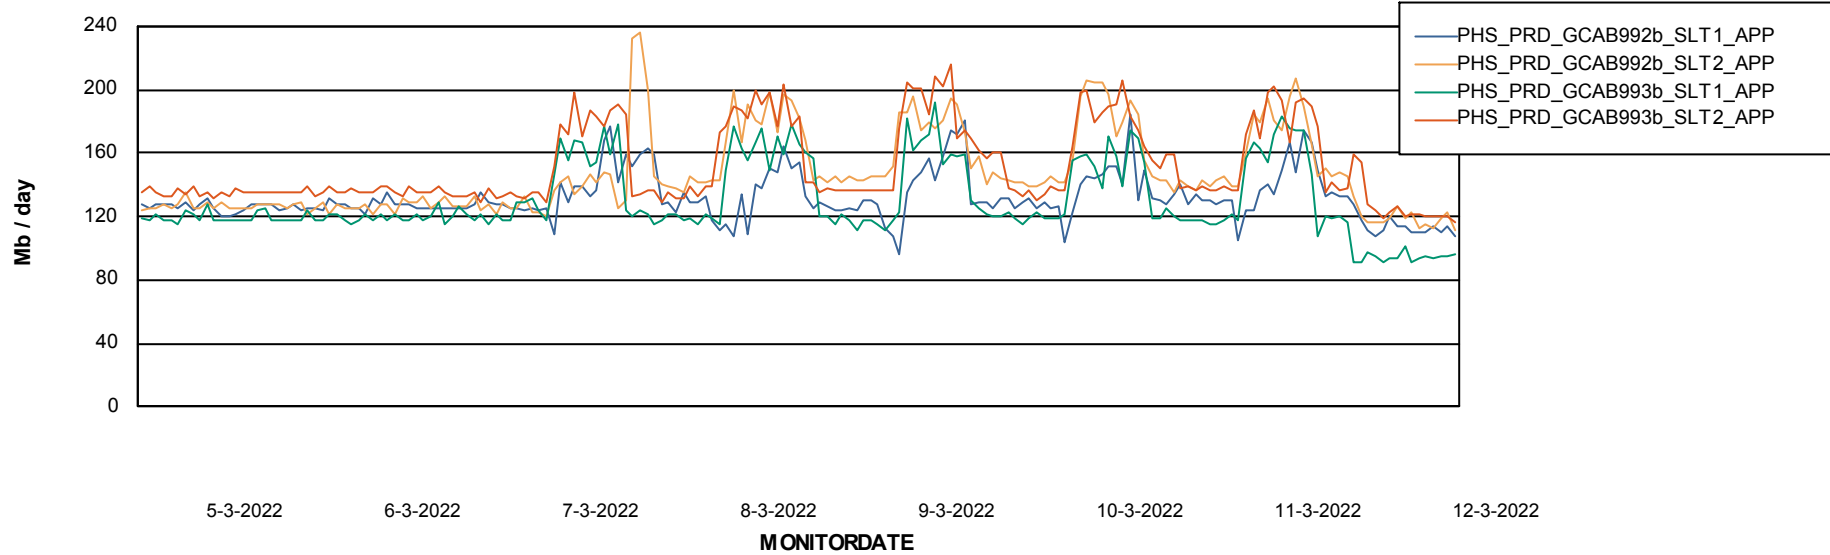

ABSSolute Application Server Services

Avg memory used per ABS Server Service