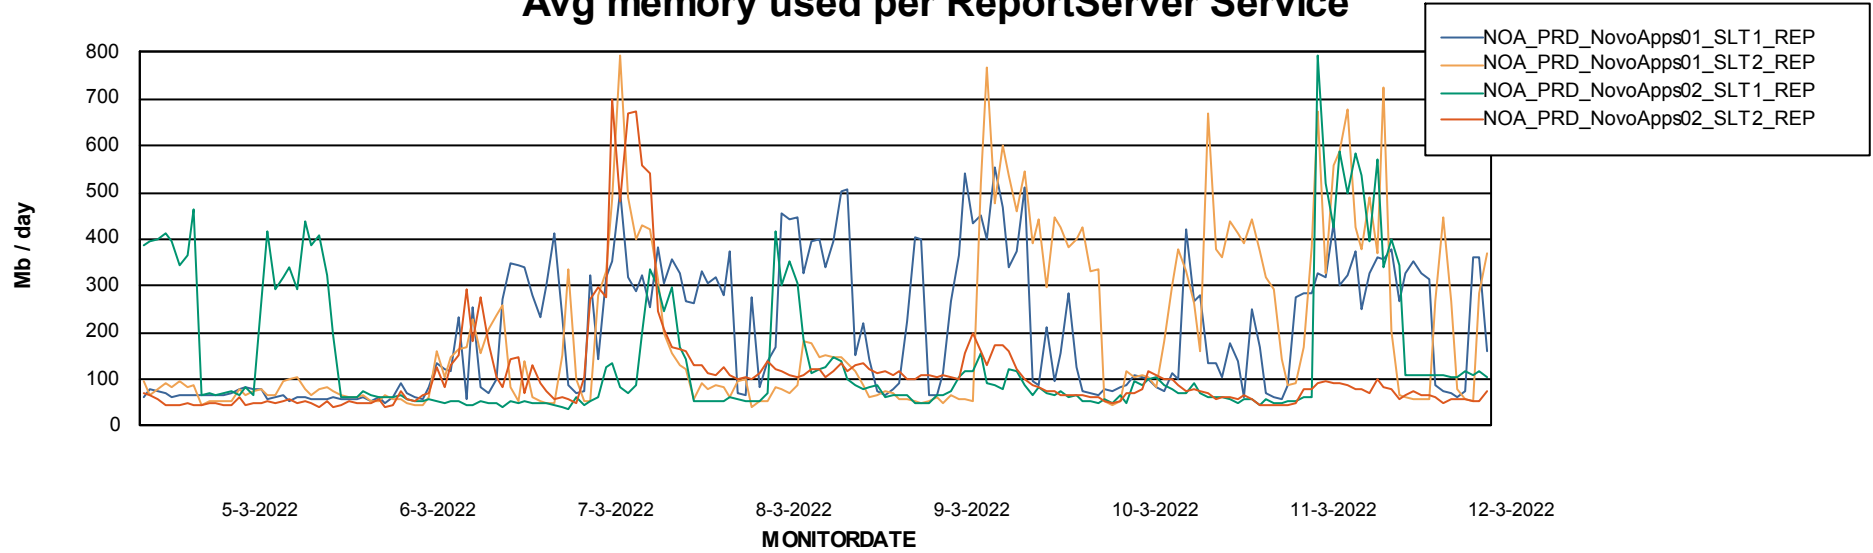

ABSSolute Application ReportServer Services

Avg memory used per ReportServer Service