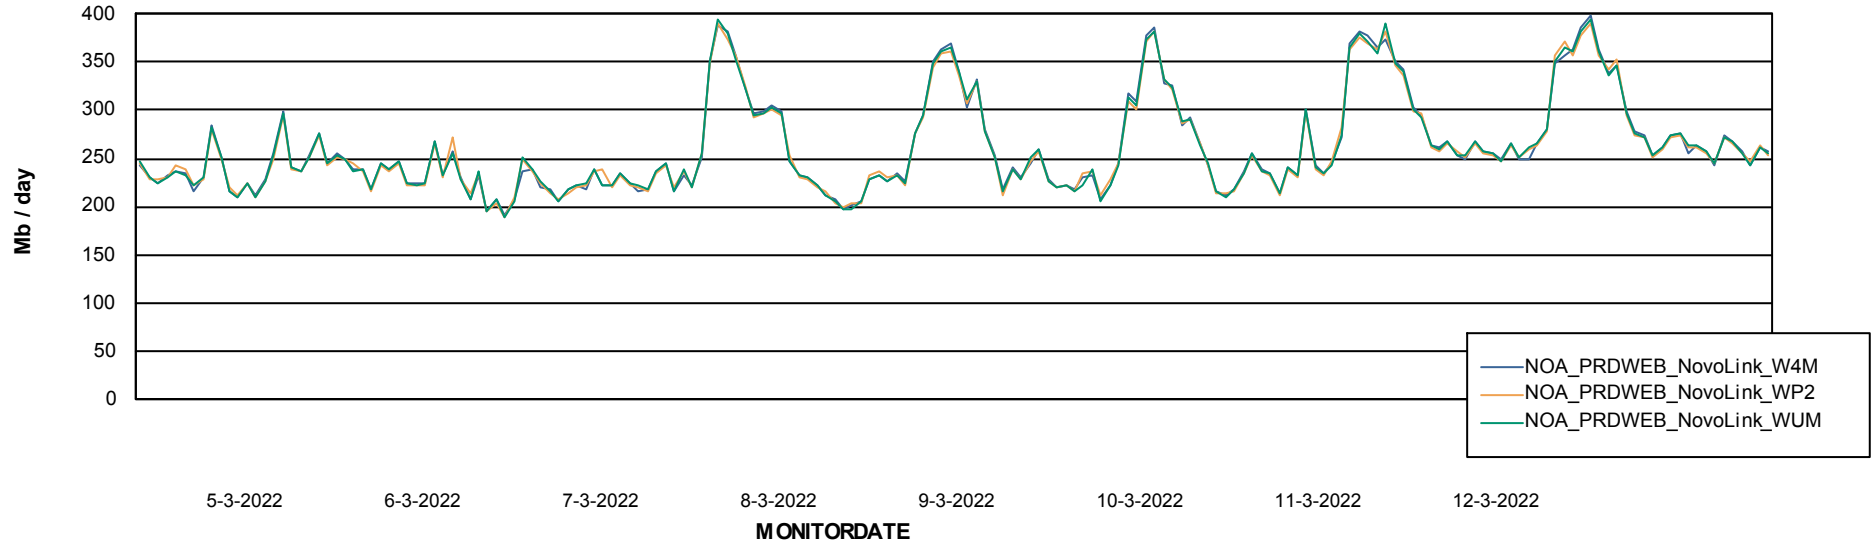

ABSSolute Application ReportServer Services

Avg memory used per ReportServer Service

Weekly SLA Customer Report

Customer NOA_Production
Database ID 116

ABSSolute Web Component Services

Avg memory used per ABS Web component