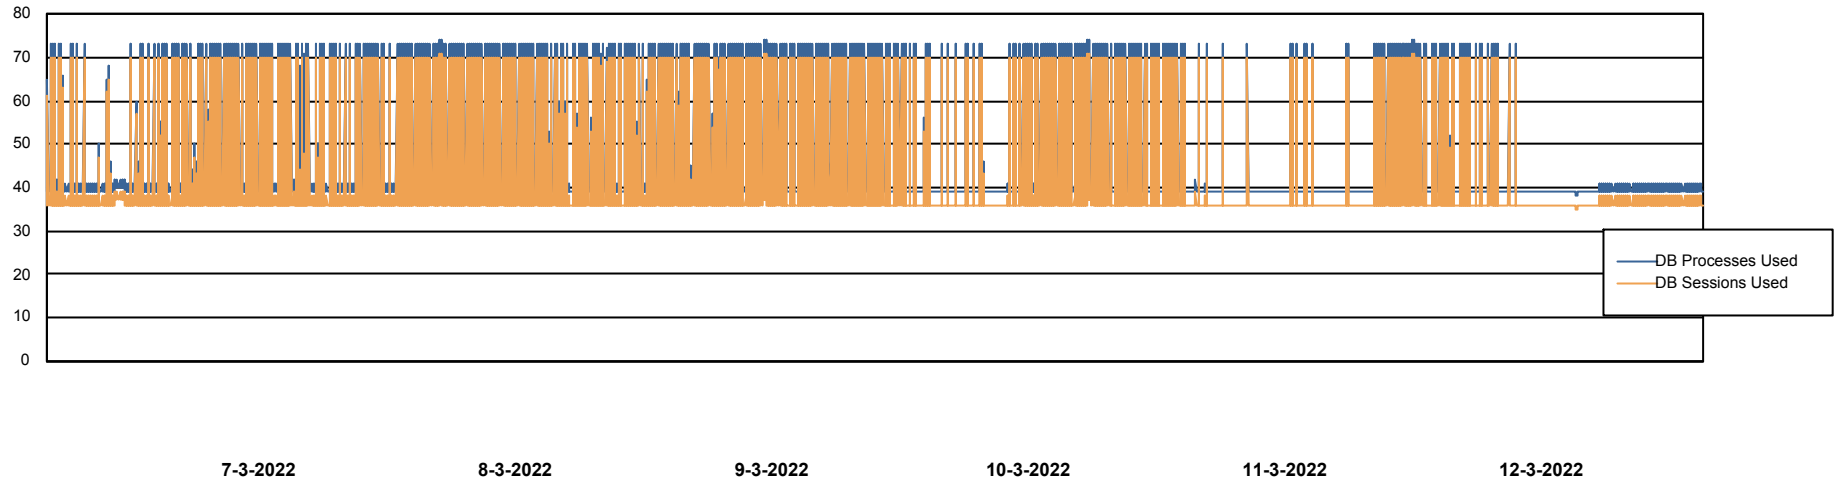

Database Performance NIXDB_Standby

DB Processes Max 300