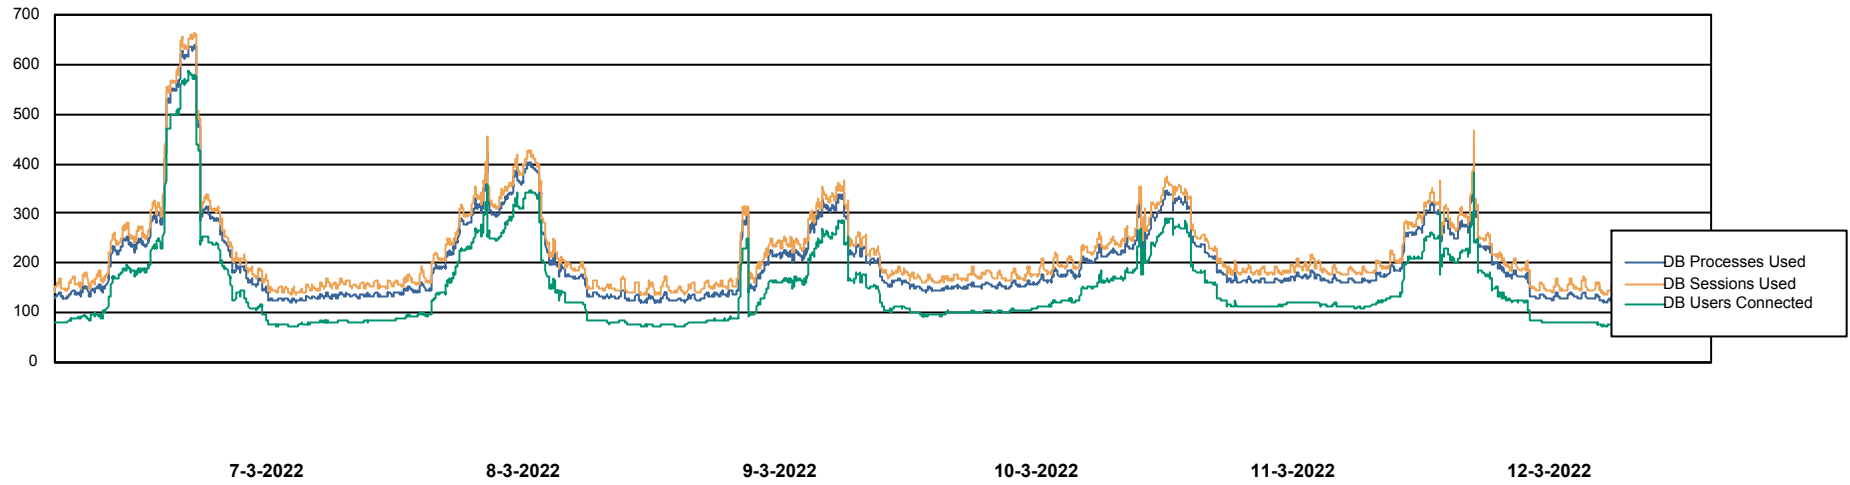

Weekly SLA Customer Report

Customer NIX_Production
Database ID 51

Database Performance NIXDB_BI

Weekly SLA Customer Report

Customer NIX_Production
Database ID 51

Database Performance NIXDB_Production

Weekly SLA Customer Report

Customer NIX_Production
Database ID 51

Database Performance NIXDB_Standby

DB Processes Max 300

Weekly SLA Customer Report

Customer NIX_Production
Database ID 51

DATABASE SIZE NIXDB_BI

Database growth over last month