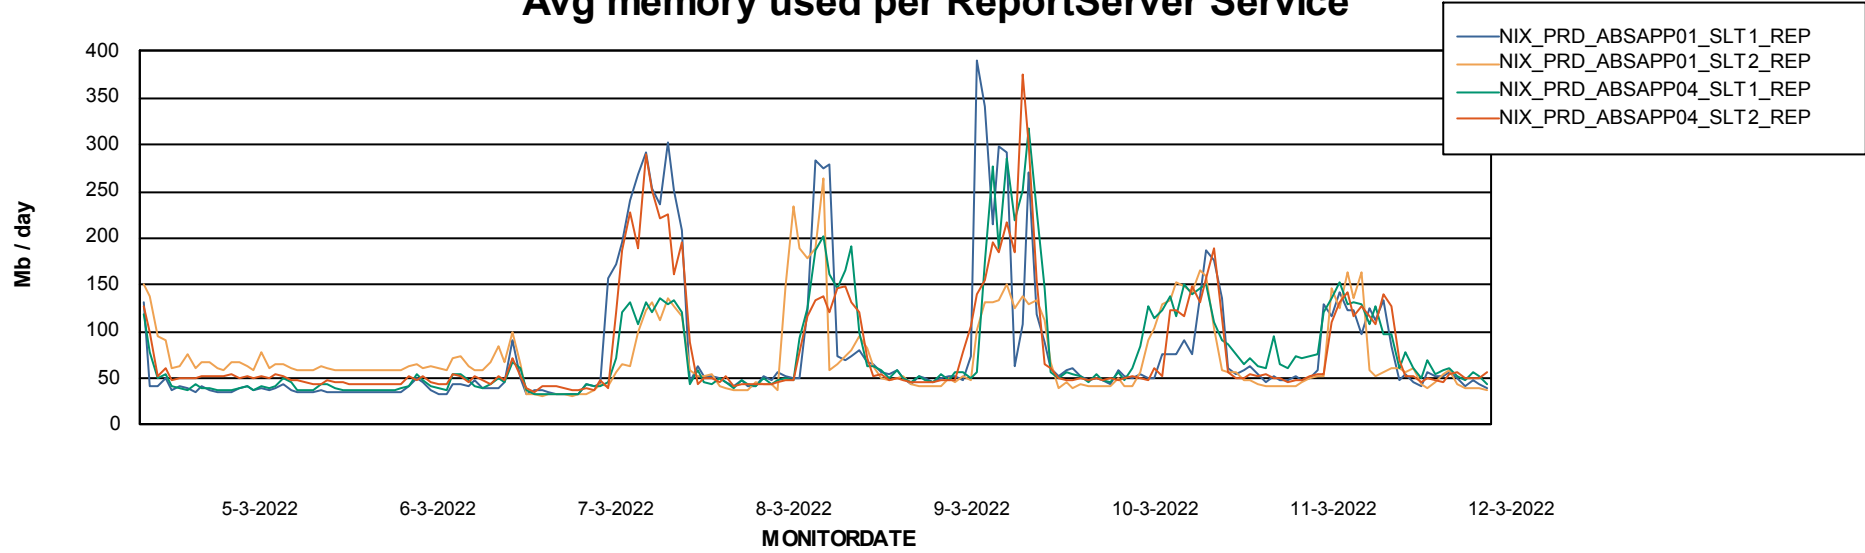

ABSSolute Application ReportServer Services

Avg memory used per ReportServer Service