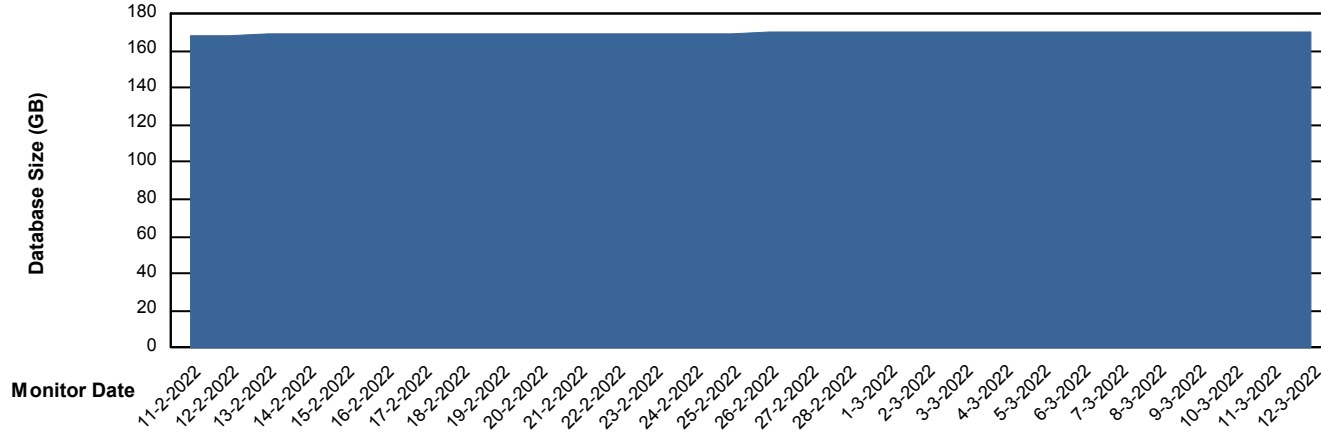

Customer NIX_Production
Database ID 51

Database Performance NIXDB_Standby

DB Processes Max 300

Weekly SLA Customer Report

Customer NIX_Production
Database ID 51

DATABASE SIZE NIXDB_BI

Database growth over last month