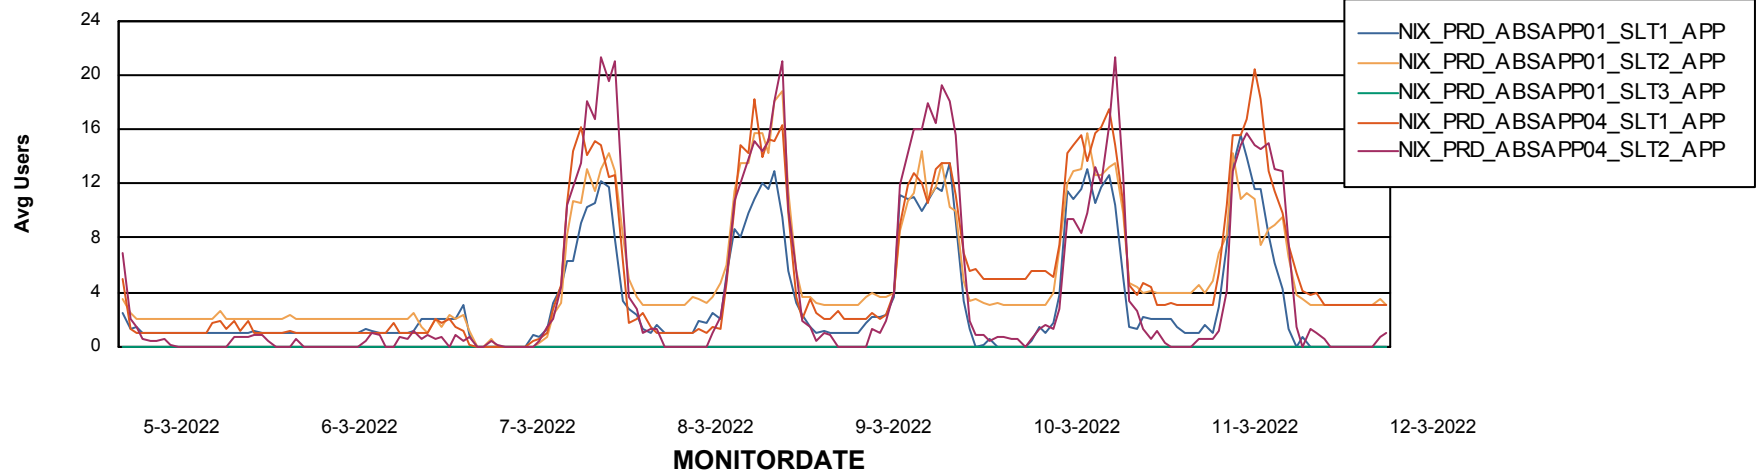

Weekly SLA Customer Report

Customer NIX_Production
Database ID 51

ABSSolute Application Server Services

Avg memory used per ABS Server Service

Avg users per day per ABS server

Weekly SLA Customer Report

Customer NIX_Production
Database ID 51