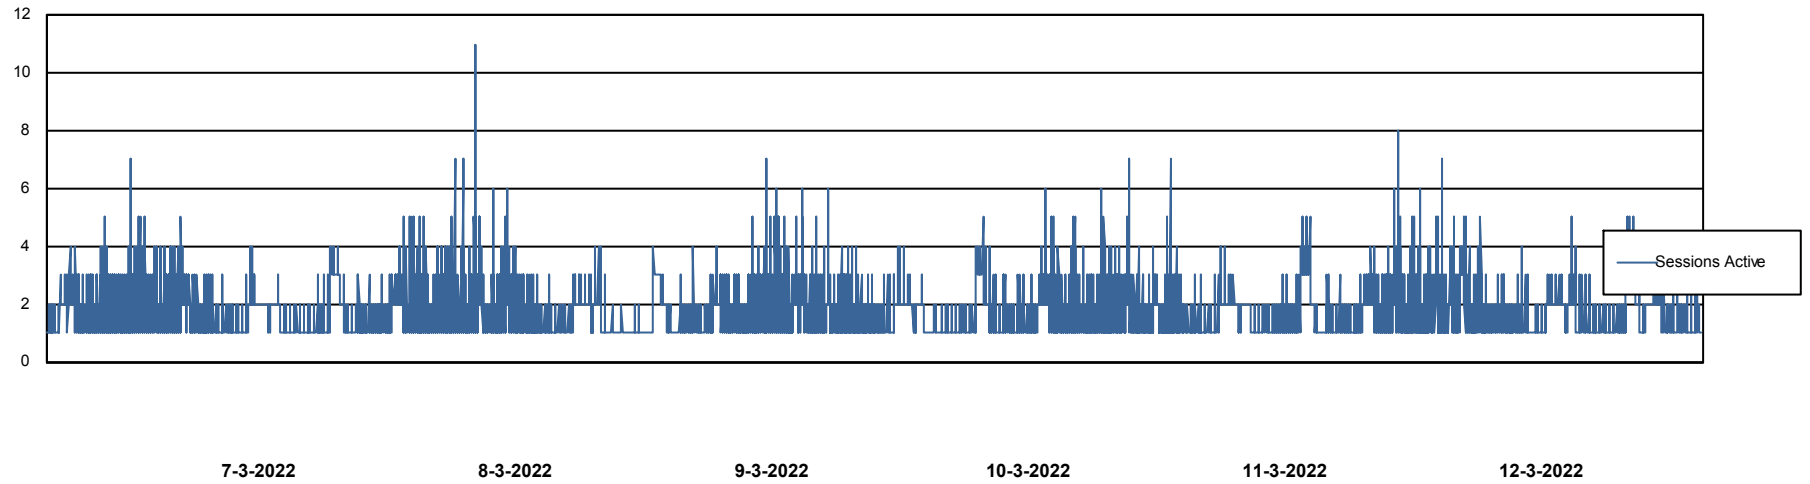

Weekly SLA Customer Report

Customer NIX_Production
Database ID 51

Database Performance NIXDB_BI

Weekly SLA Customer Report

Customer NIX_Production
Database ID 51

Database Performance NIXDB_Production

Weekly SLA Customer Report