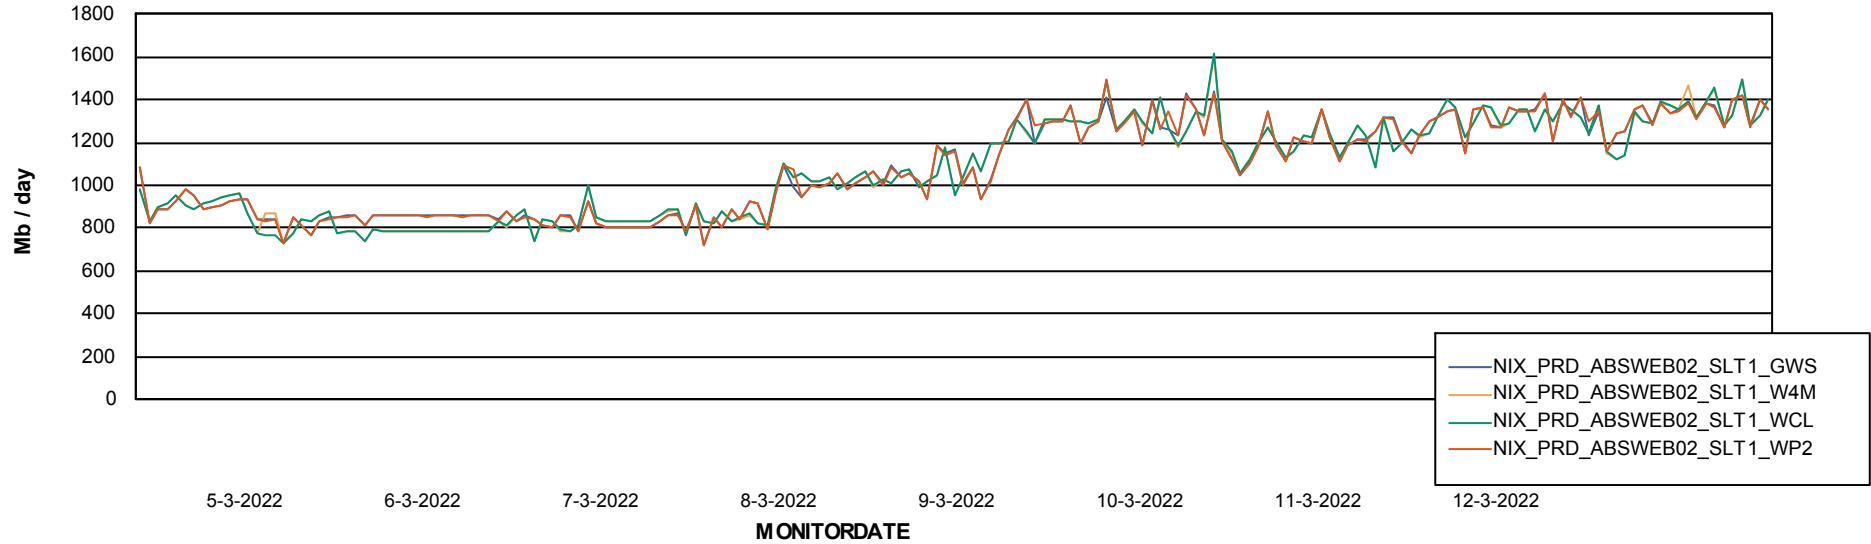

ABSSolute Application ReportServer Services

Avg memory used per ReportServer Service

Weekly SLA Customer Report

Customer NIX_Production
Database ID 51

ABSSolute Web Component Services

Avg memory used per ABS Web component