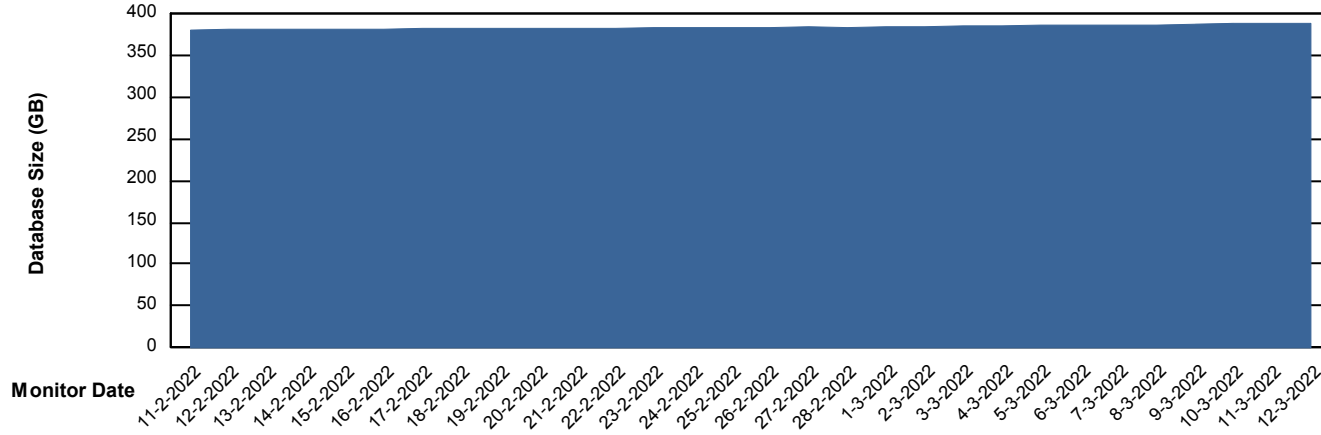

DATABASE SIZE LTS_PROD_CLSABSBI01_BI

Database growth over last month