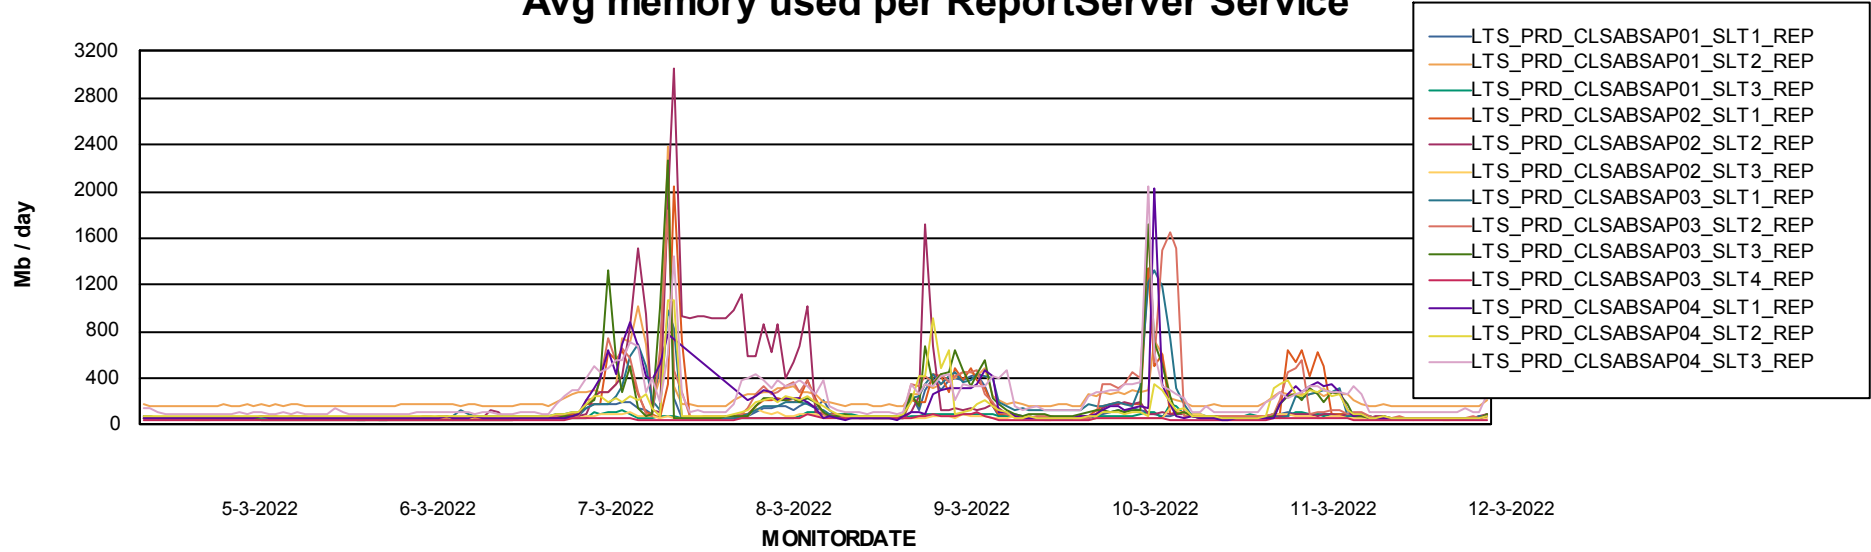

ABSSolute Application ReportServer Services

Avg memory used per ReportServer Service