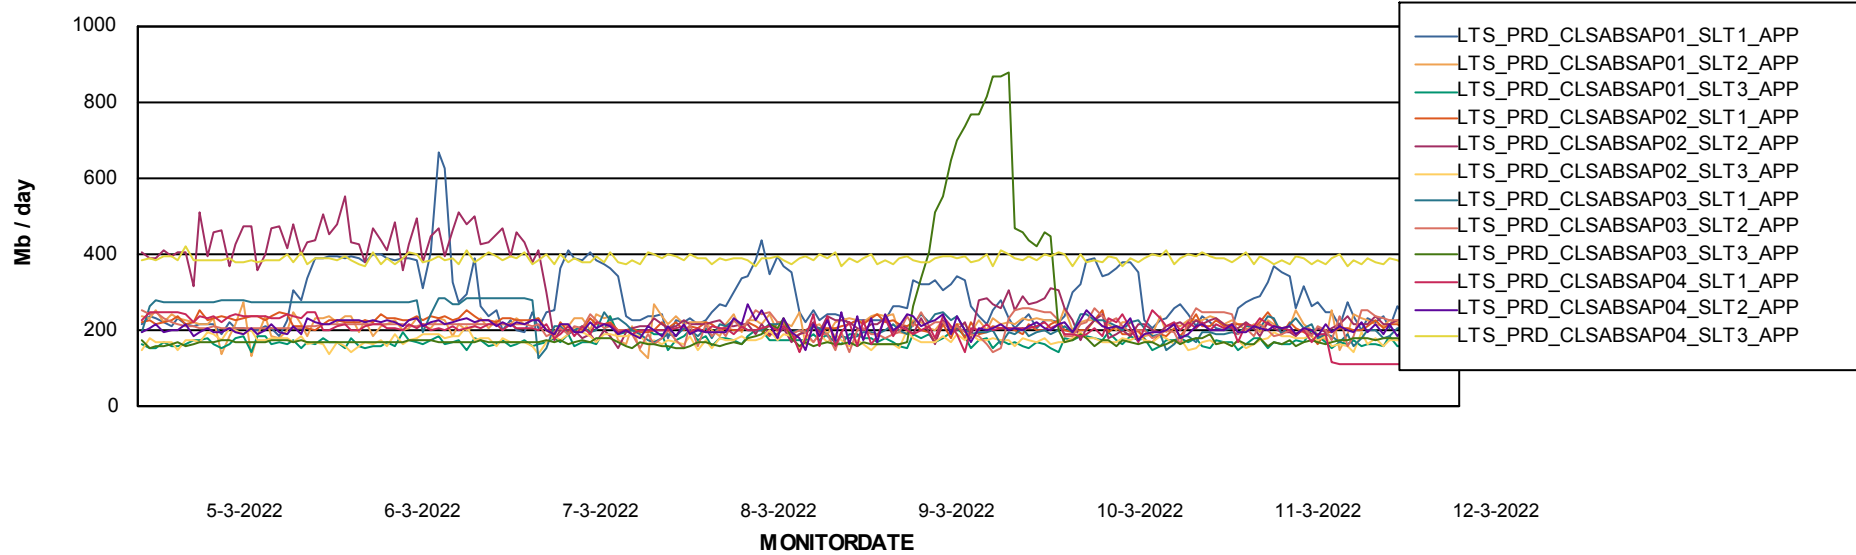

ABSSolute Application Server Services

Avg memory used per ABS Server Service