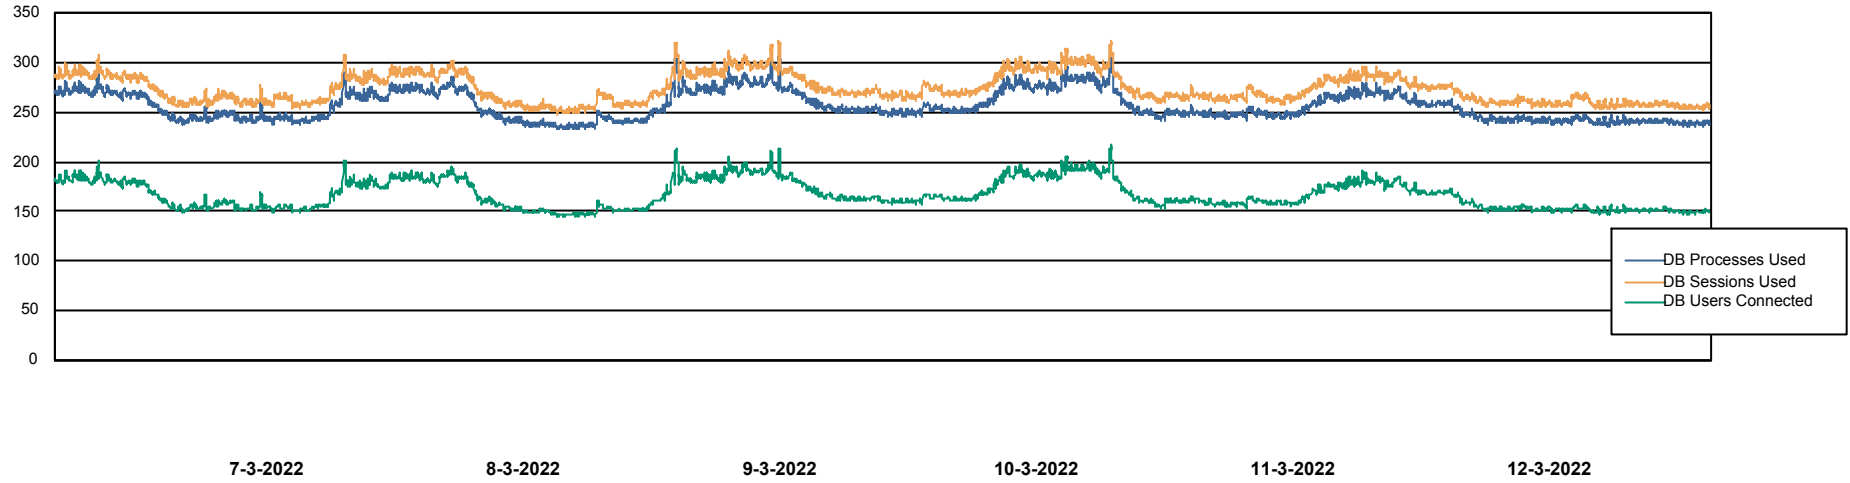

Weekly SLA Customer Report

Customer LTS(CleanLease)_Production
Database ID 126

Database Performance LTS_PROD_CLSABSBI01_BI

Weekly SLA Customer Report

Customer LTS(CleanLease)_Production
Database ID 126

Database Performance LTS_PROD_CLSABSD01_PRDB