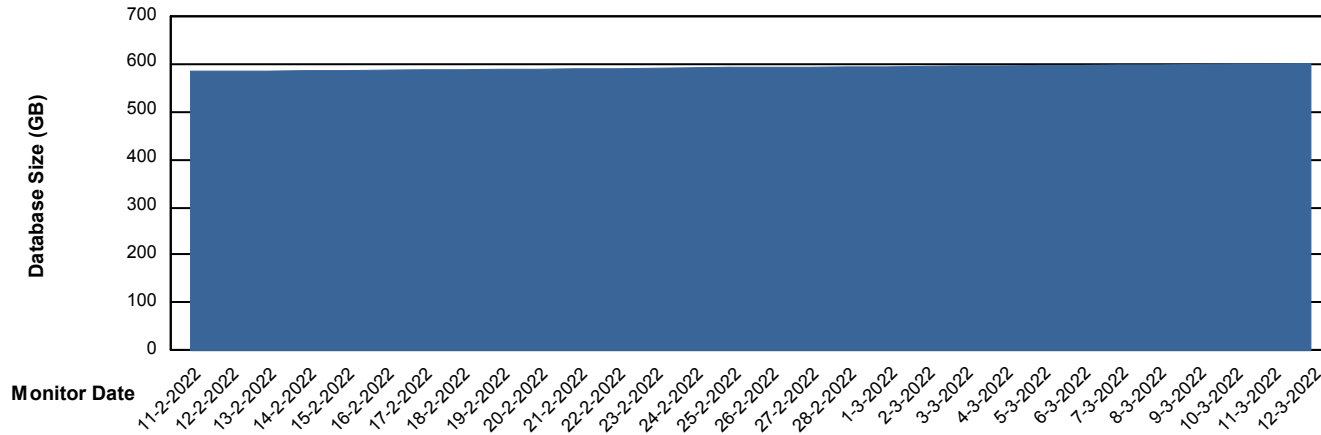

Customer LTS(CleanLease)_Production
Database ID 126

DATABASE SIZE LTS_PROD_CLSABSBI01_BI

Database growth over last month

DATABASE SIZE LTS_PROD_CLSABSDB01_PRDB

Database growth over last month

Weekly SLA Customer Report