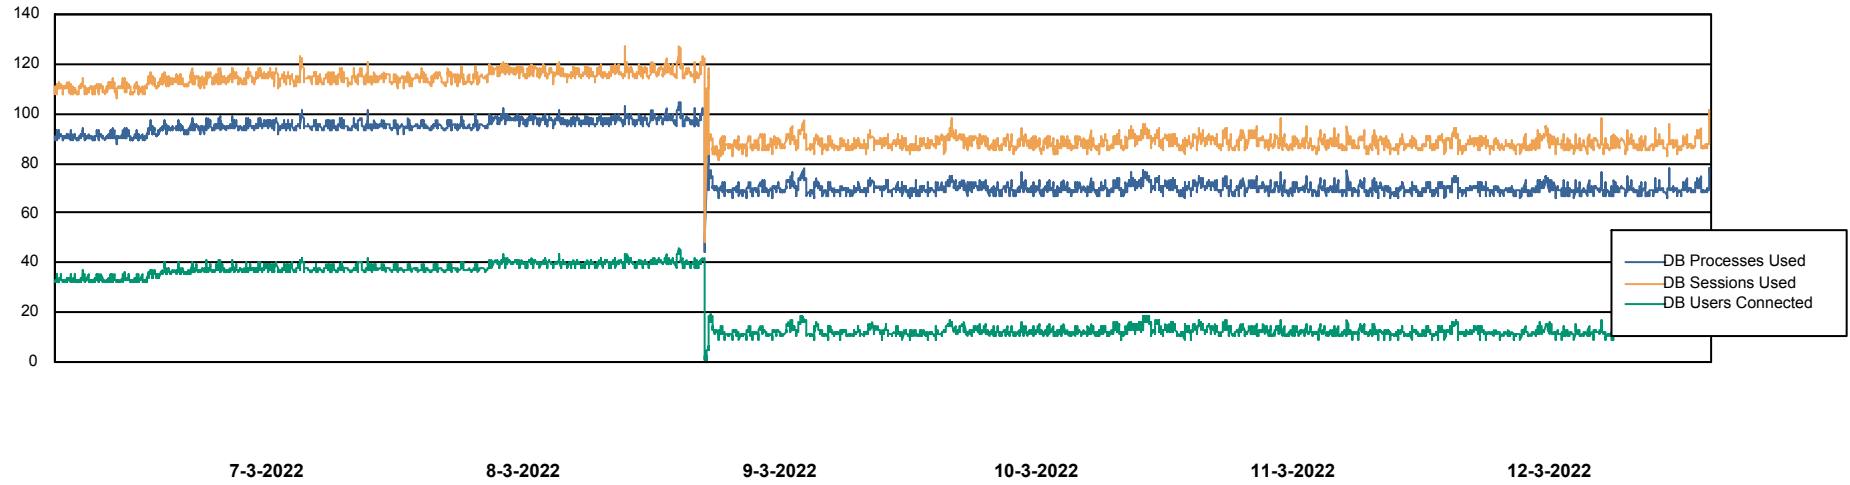

Database Performance BI-DBSRV_DB