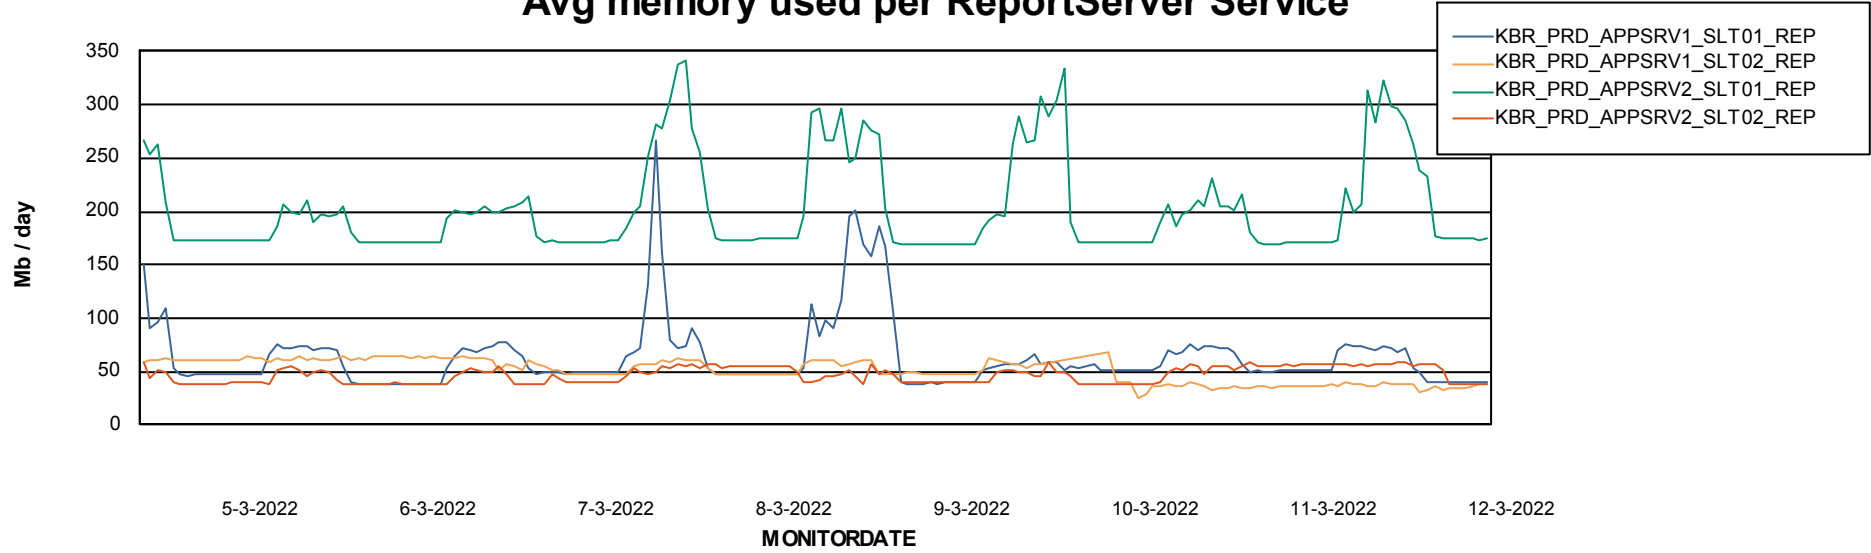

ABSSolute Application Server Services

Avg memory used per ReportServer Service