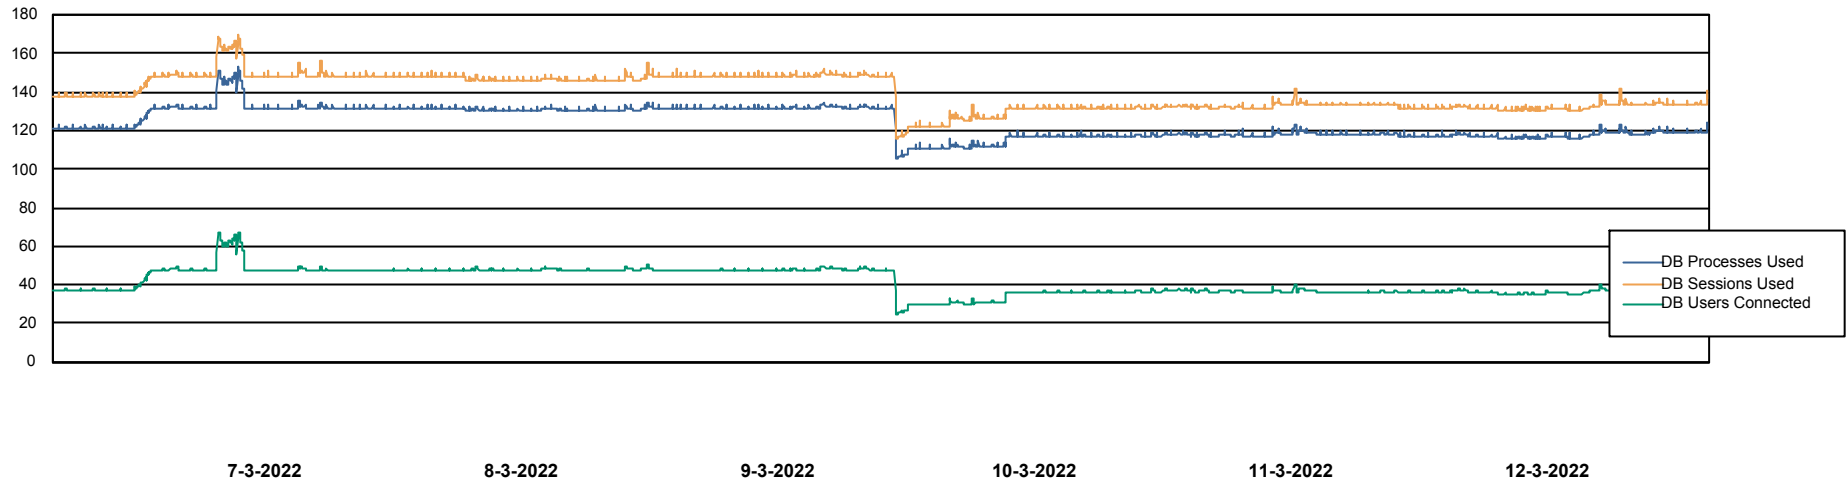

Weekly SLA Customer Report

Customer KBR_Production
Database ID 117

Database Performance BI-DBSRV_DB

Weekly SLA Customer Report

Customer KBR_Production
Database ID 117

Database Performance KBR_PRD_DB-SRV1_DB