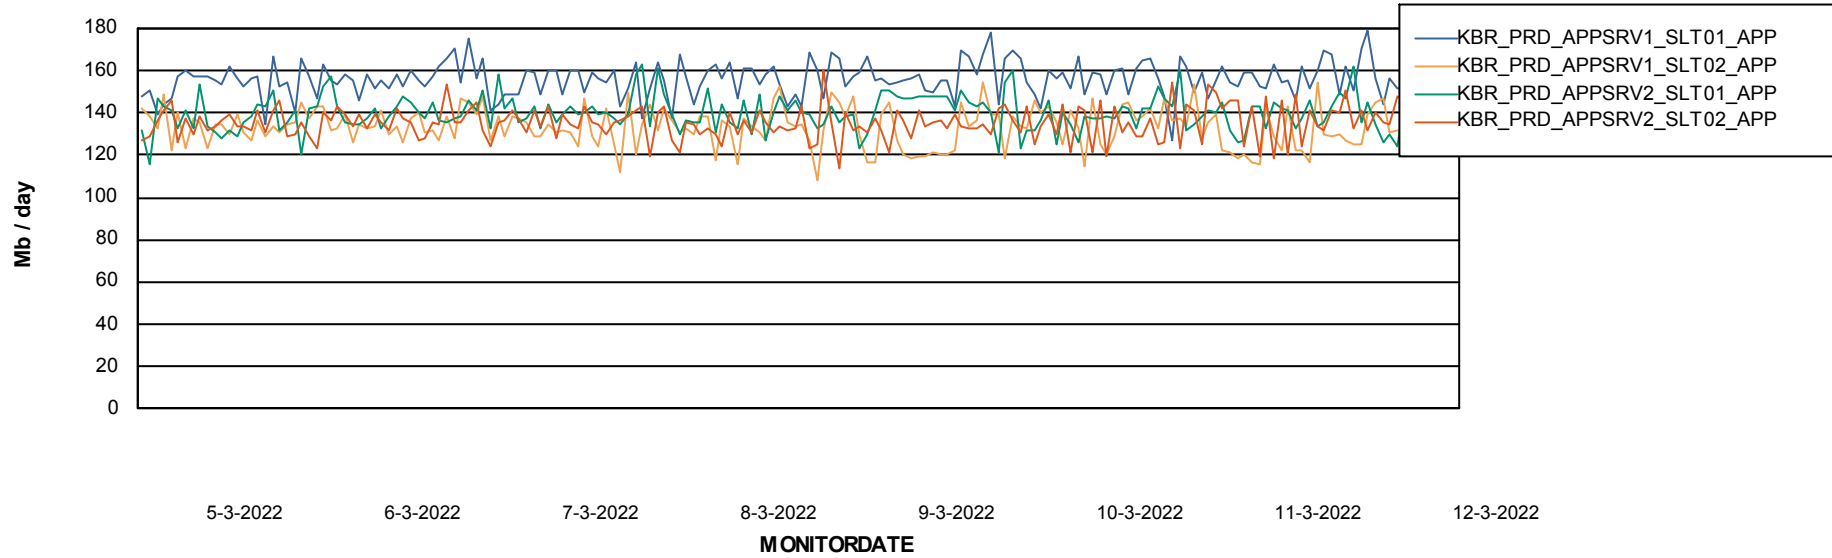

ABSSolute Application Server Services

Avg memory used per ABS Server Service