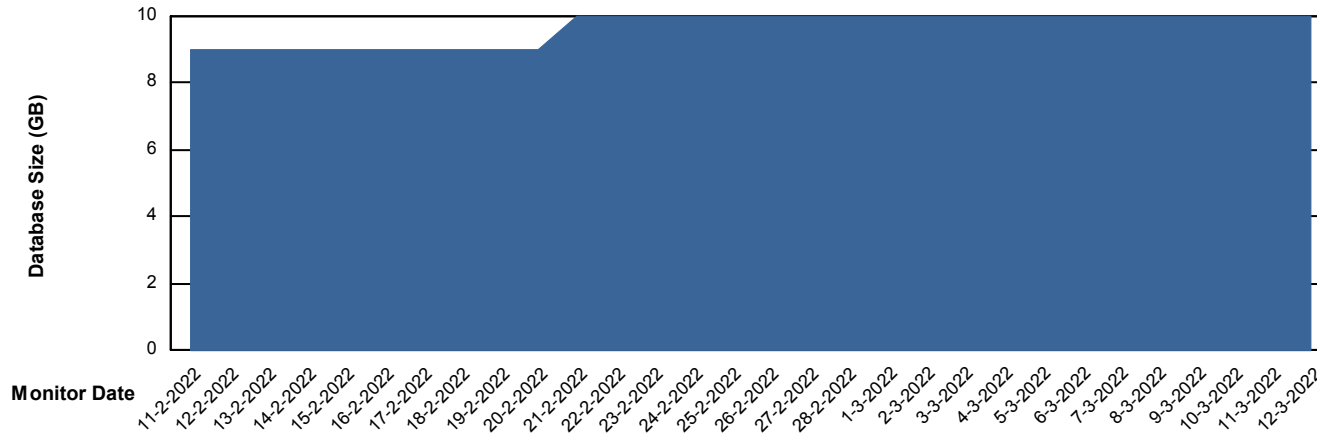

Weekly SLA Customer Report

Customer KBR_Production
Database ID 117

Database Performance BI-DBSRV_DB

Weekly SLA Customer Report

Customer KBR_Production
Database ID 117

Database Performance KBR_PRD_DB-SRV1_DB

Weekly SLA Customer Report

Customer KBR_Production
Database ID 117

DATABASE SIZE BI-DBSRV_DB

Database growth over last month

DATABASE SIZE KBR_PRD_DB-SRV1_DB

Database growth over last month

Weekly SLA Customer Report