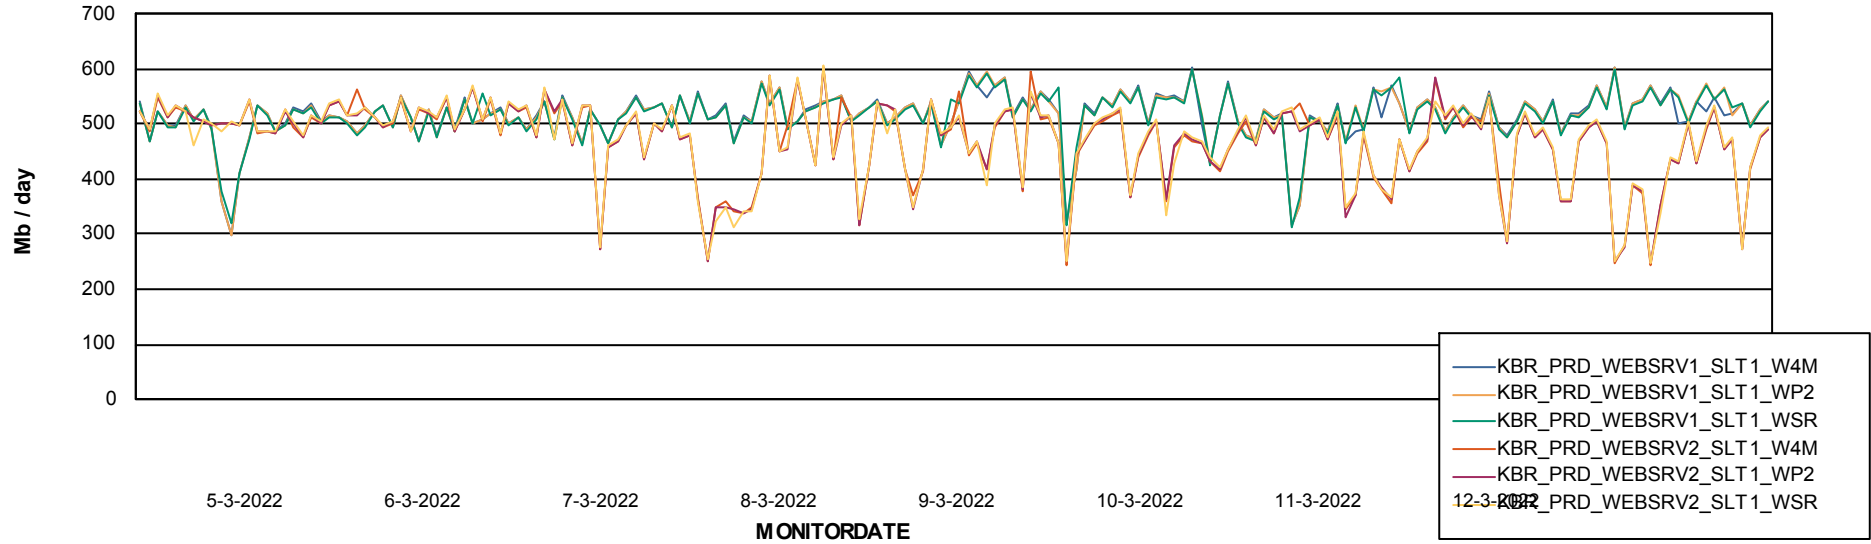

ABSSolute Web Component Services

Avg memory used per ABS Web component