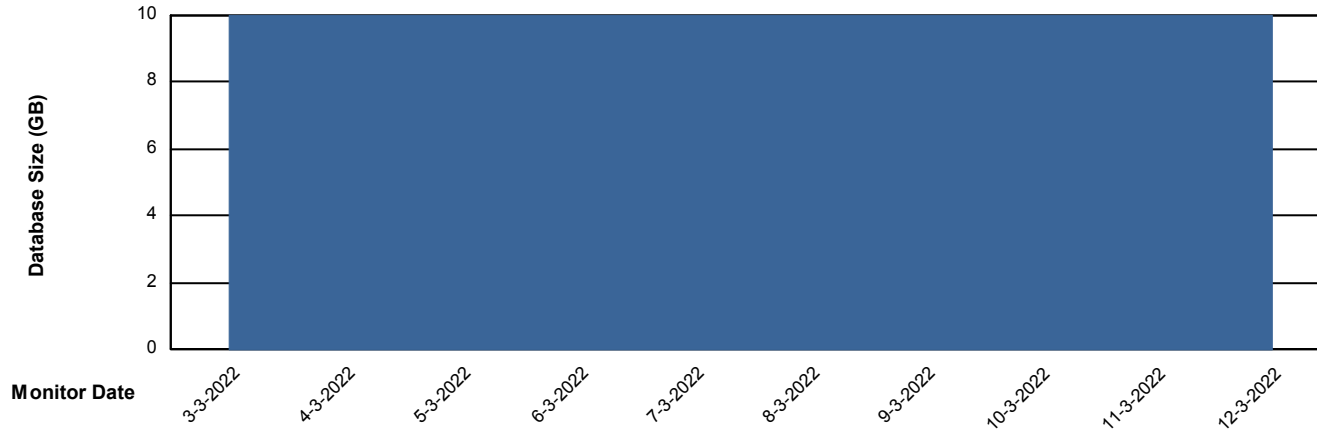

Weekly SLA Customer Report

Customer KBR_Production
Database ID 117

Database Performance BI-DBSRV_DB

Weekly SLA Customer Report

Customer KBR_Production
Database ID 117

Database Performance KBR_PRD_DB-SRV1_DB

Weekly SLA Customer Report

Customer KBR_Production
Database ID 117

DATABASE SIZE BI-DBSRV_DB

Database growth over last month

DATABASE SIZE KBR_PRD_DB-SRV1_DB

Database growth over last month

Weekly SLA Customer Report