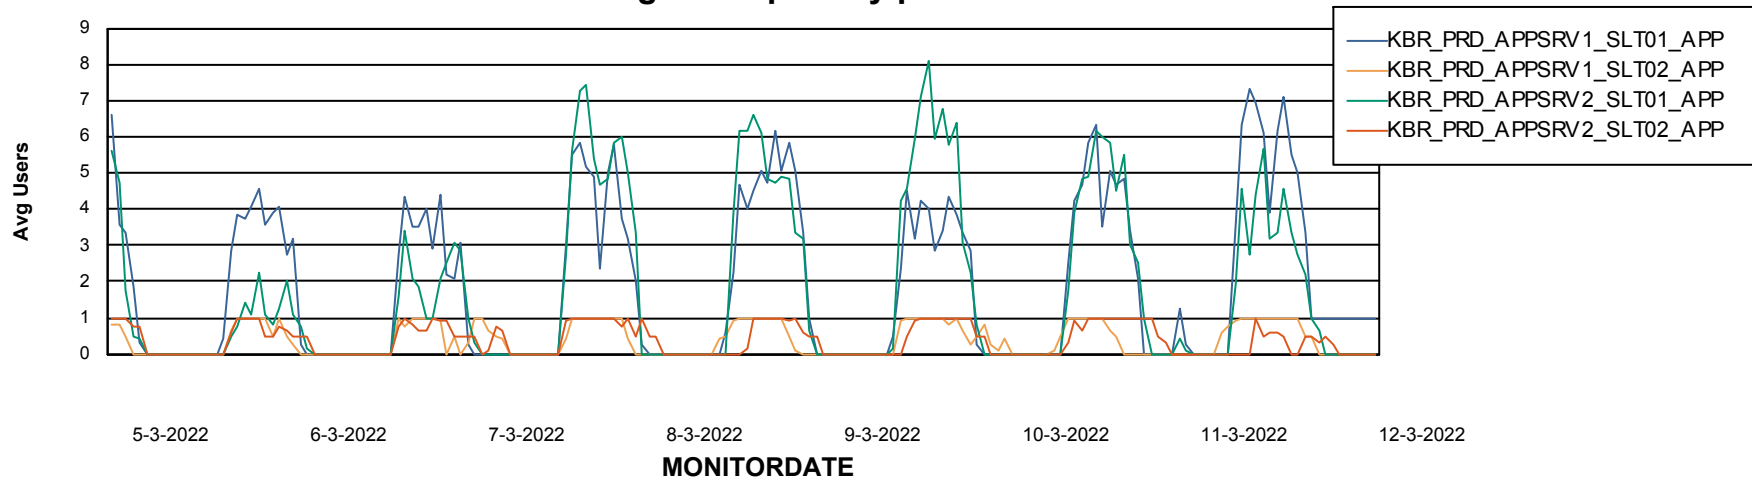

Avg users per day per ABS server