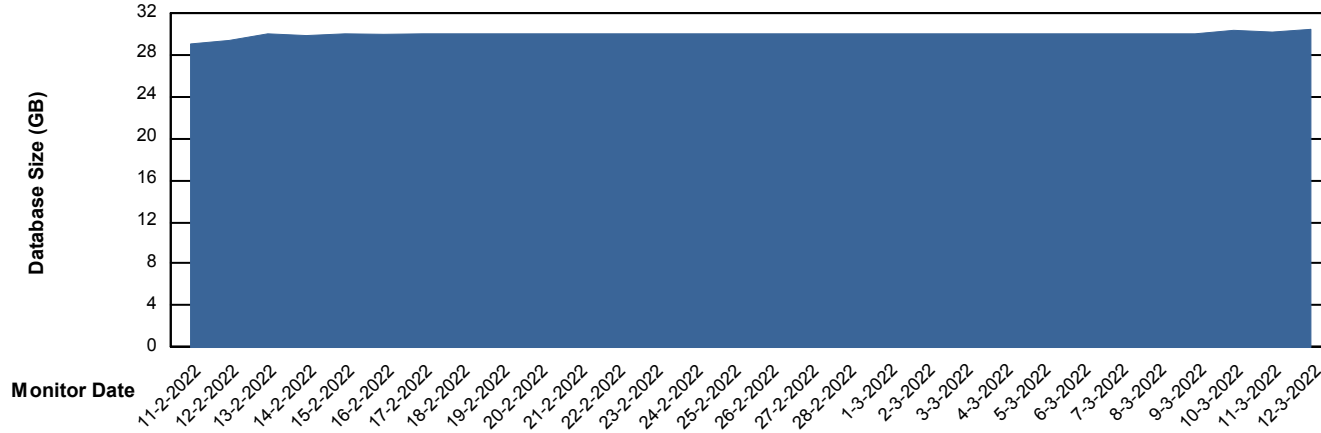

Database Performance ELJDB_Production

DB Processes Max 600
DB Sessions Max 924

Weekly SLA Customer Report

Customer ELJ Production
Database ID 72

Database Performance ELJDB_Standby

DB Processes Max 600
DB Sessions Max 924

Weekly SLA Customer Report

Customer ELJ Production
Database ID 72

DATABASE SIZE ELJDB_PRD_BI

Database growth over last month

DATABASE SIZE ELJDB_Production

Database growth over last month

Weekly SLA Customer Report