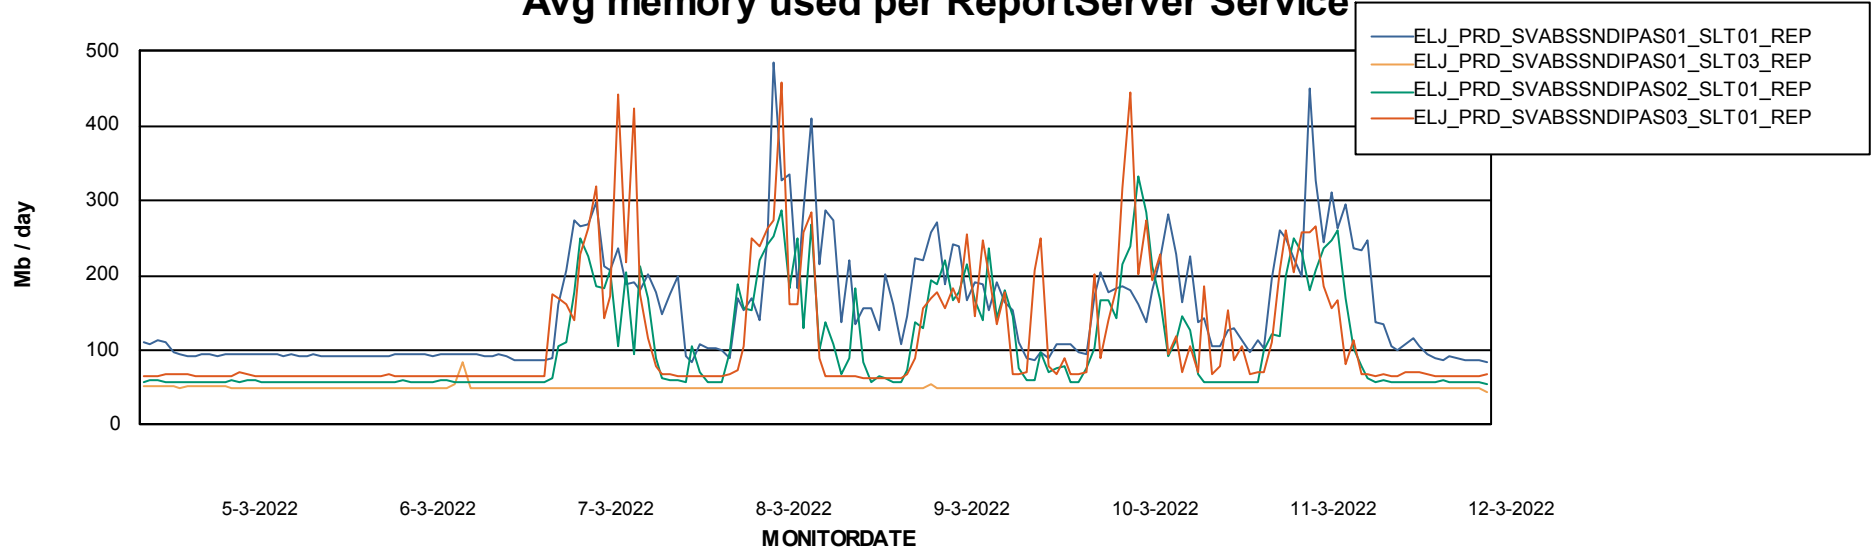

ABSSolute Application ReportServer Services

Avg memory used per ReportServer Service