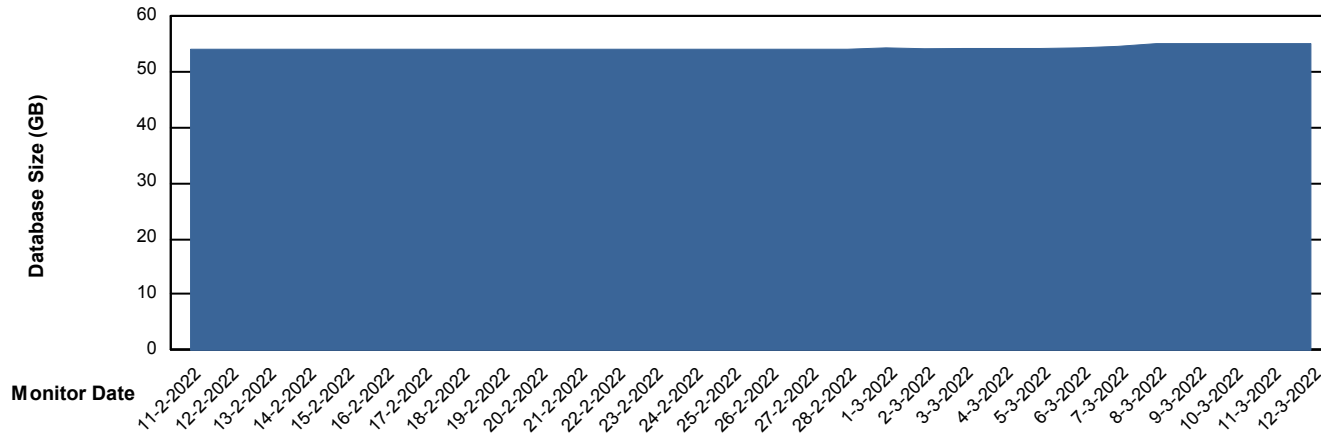

Weekly SLA Customer Report

Customer ELJ Production
Database ID 72

DATABASE SIZE ELJDB_PRD_BI

Database growth over last month

DATABASE SIZE ELJDB_Production

Database growth over last month

Weekly SLA Customer Report