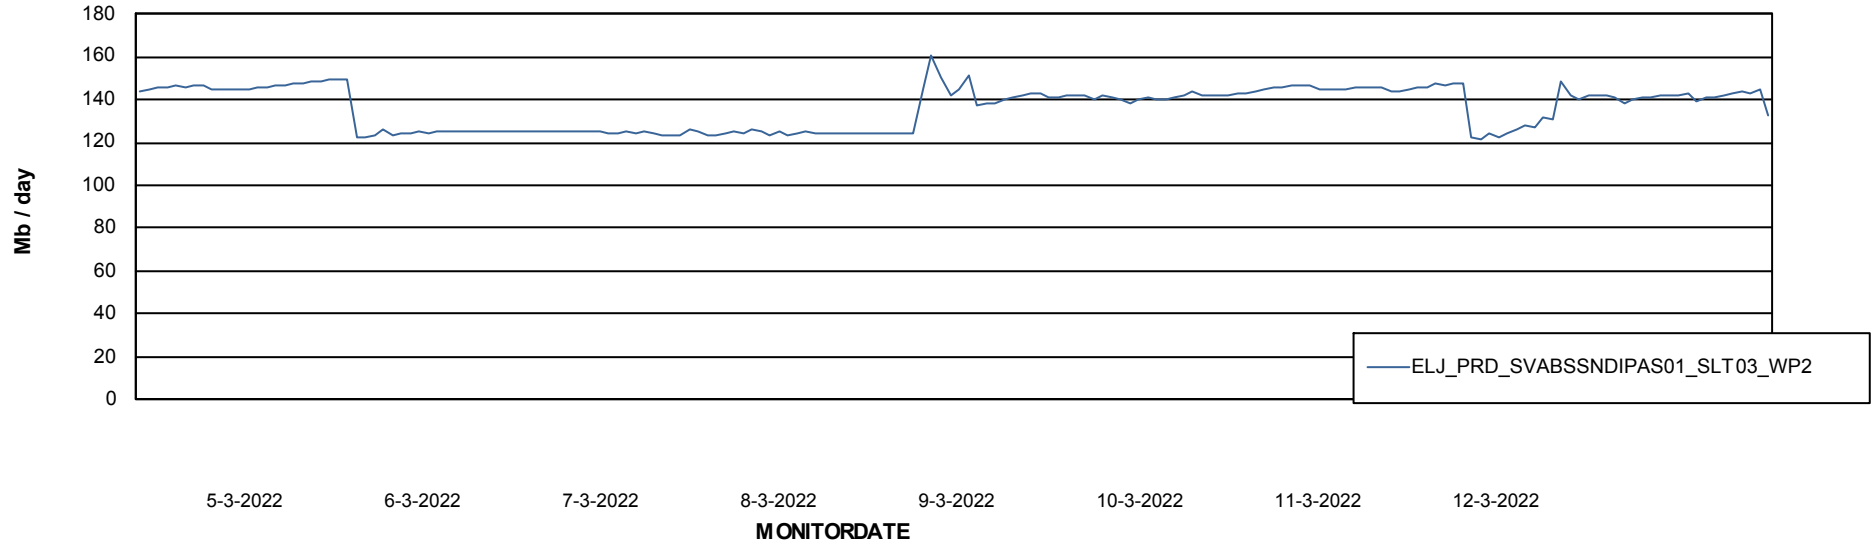

ABSSolute Application ReportServer Services

Avg memory used per ReportServer Service

Weekly SLA Customer Report

Customer ELJ Production
Database ID 72

ABSSolute Web Component Services

Avg memory used per ABS Web component