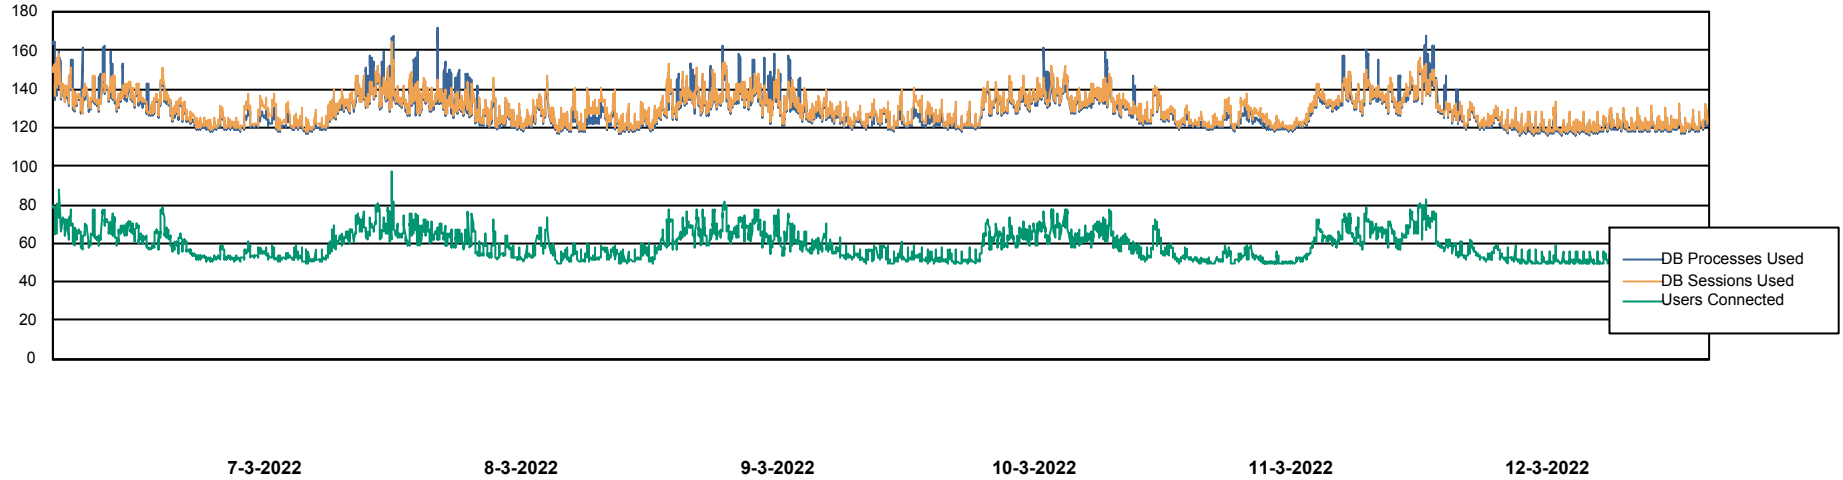

Database Performance ELJDB_Production

DB Processes Max 600
DB Sessions Max 924