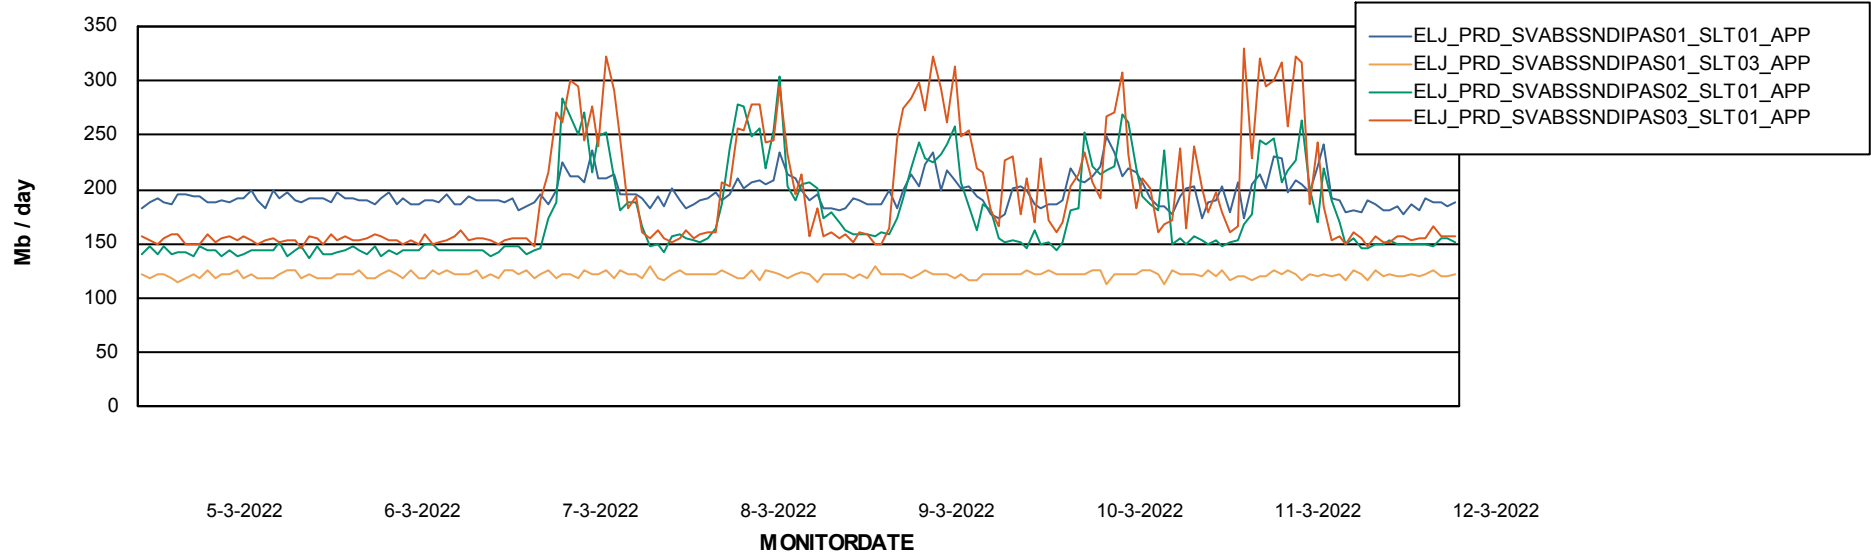

BI Status and last ETL error for ELJDB_PRD_BI

	zo 6/3/2022	ma 7/3/2022	di 8/3/2022	wo 9/3/2022	do 10/3/2022	vr 11/3/2022	za 12/3/2022
ABS DataWarehouse ETL Health	OK	OK	OK	OK	OK	OK	OK
ABS DWHStaging ETL Health	OK	OK	OK	OK	OK	OK	OK

Weekly SLA Customer Report

Customer ELJ Production
Database ID 72

ABSSolute Application Server Services

Avg memory used per ABS Server Service

Avg users per day per ABS server

Weekly SLA Customer Report

Customer ELJ Production
Database ID 72