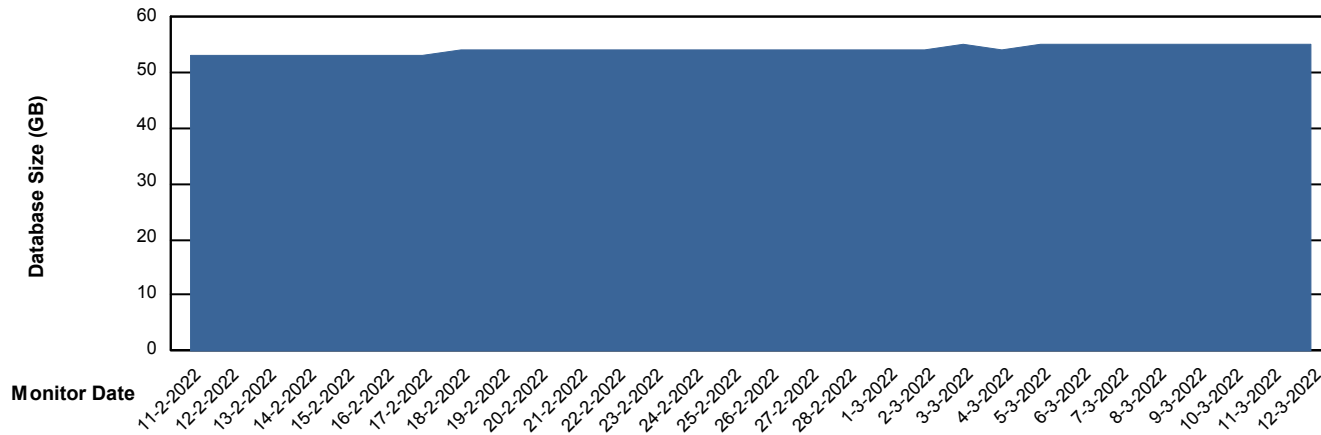

Weekly SLA Customer Report

Customer ECL_Production
Database ID 77

Database Performance ECLDB_Production

Weekly SLA Customer Report

Customer ECL_Production
Database ID 77

Database Performance ECLDB_Standby

DATABASE SIZE ECLDB_Production

Database growth over last month

Weekly SLA Customer Report

Customer ECL_Production
Database ID 77

Database Tablespace ECLDB_Production

Date	Tablespace Name	Filesize (Gb)	Usedsize (Gb)	Percentage free
12-3-2022	ABSDATA	53	45	16
	INDX	8	4	48
11-3-2022	ABSDATA	53	45	16
	INDX	8	4	48
10-3-2022	ABSDATA	53	45	16
	INDX	8	4	48
9-3-2022	ABSDATA	53	45	16
	INDX	8	4	48
8-3-2022	ABSDATA	53	45	16
	INDX	8	4	48
7-3-2022	ABSDATA	53	45	16
	INDX	8	4	48
6-3-2022	ABSDATA	53	45	16
	INDX	8	4	48