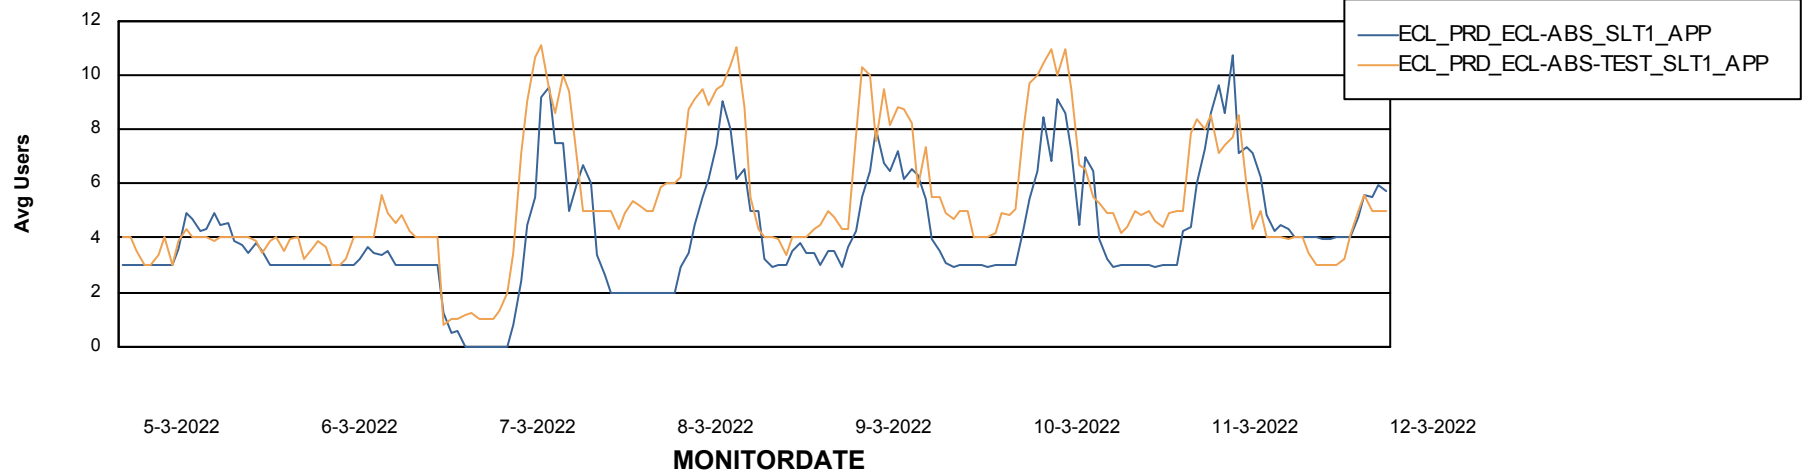

Weekly SLA Customer Report

Customer ECL_Production
Database ID 77

ABSSolute Application Server Services

Avg memory used per ABS Server Service

Avg users per day per ABS server

Weekly SLA Customer Report

Customer ECL_Production
Database ID 77