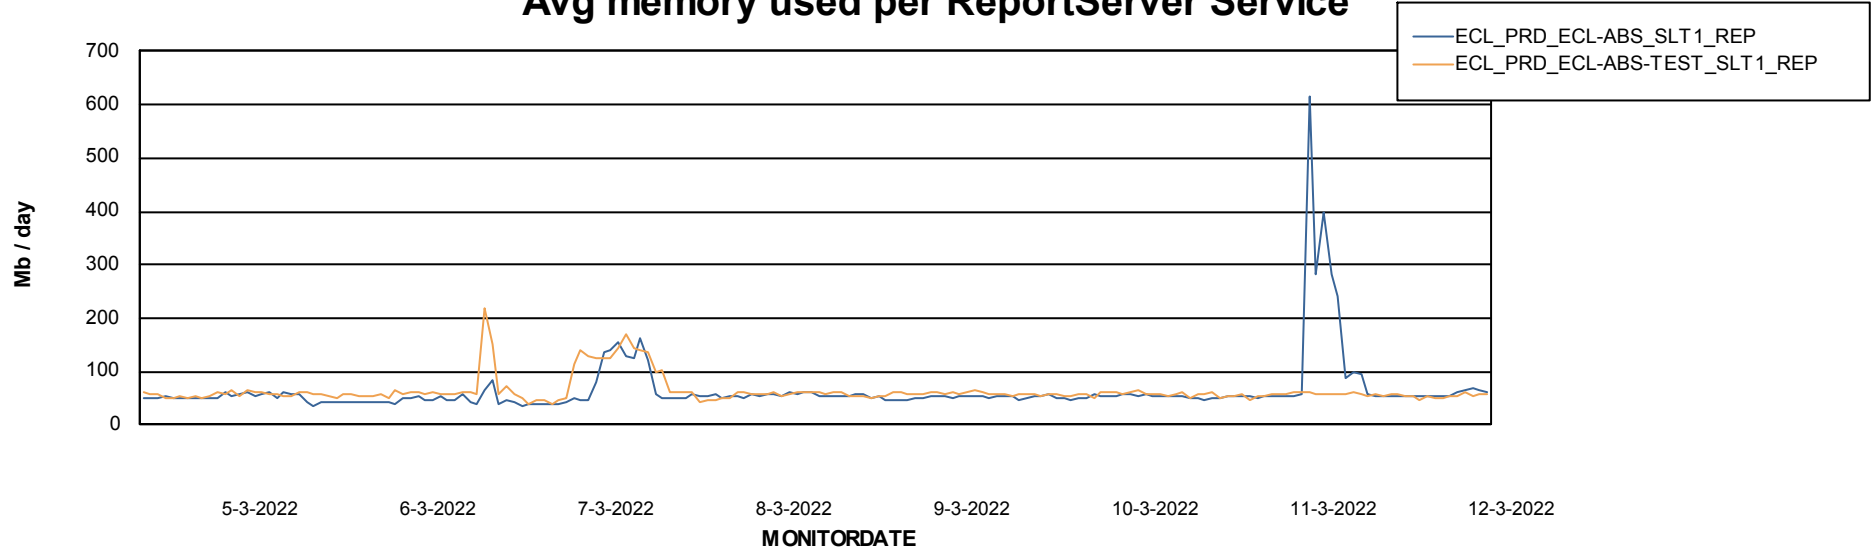

ABSSolute Application ReportServer Services

Avg memory used per ReportServer Service