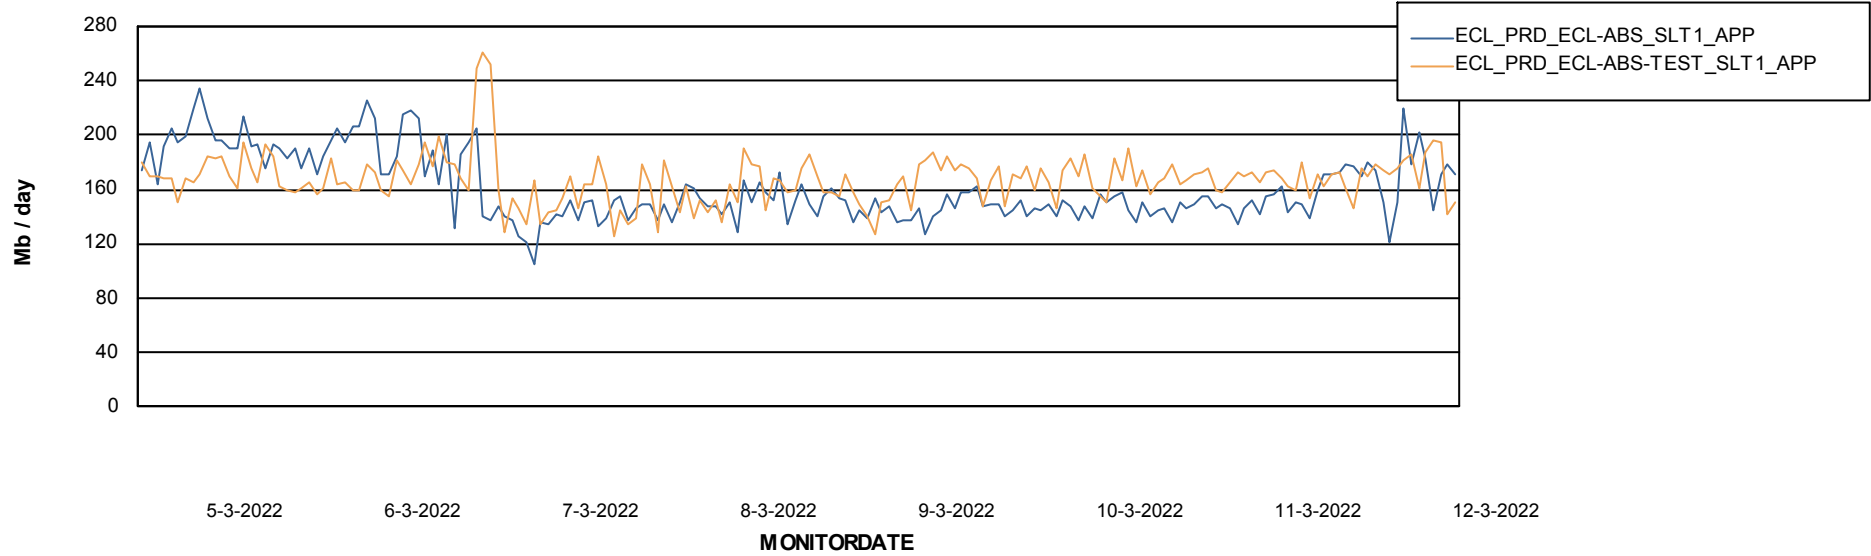

Weekly SLA Customer Report

Customer ECL_Production
Database ID 77

Database Performance ECLDB_Production

Weekly SLA Customer Report

Customer ECL_Production
Database ID 77

Database Performance ECLDB_Standby

DATABASE SIZE ECLDB_Production

Database growth over last month

Weekly SLA Customer Report

Customer ECL_Production
Database ID 77

Database Tablespace ECLDB_Production

Date	Tablespace Name	Filesize (Gb)	Usedsize (Gb)	Percentage free
12-3-2022	ABSDATA	53	45	16
	INDX	8	4	48
11-3-2022	ABSDATA	53	45	16
	INDX	8	4	48
10-3-2022	ABSDATA	53	45	16
	INDX	8	4	48
9-3-2022	ABSDATA	53	45	16
	INDX	8	4	48
8-3-2022	ABSDATA	53	45	16
	INDX	8	4	48
7-3-2022	ABSDATA	53	45	16
	INDX	8	4	48
6-3-2022	ABSDATA	53	45	16
	INDX	8	4	48

Weekly SLA Customer Report

Customer ECL_Production
Database ID 77

ABSSolute Application Server Services

Avg memory used per ABS Server Service

Avg users per day per ABS server

Weekly SLA Customer Report

Customer ECL_Production
Database ID 77