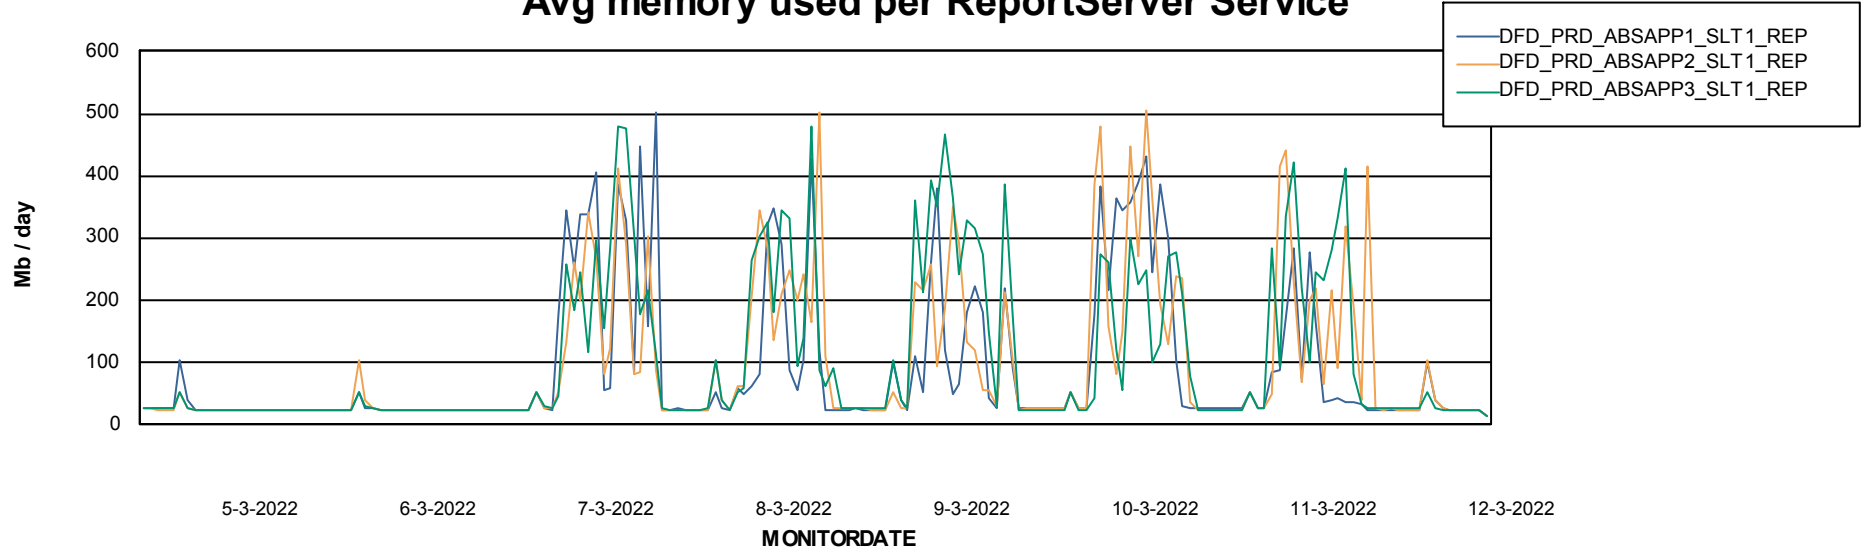

ABSSolute Application ReportServer Services

Avg memory used per ReportServer Service