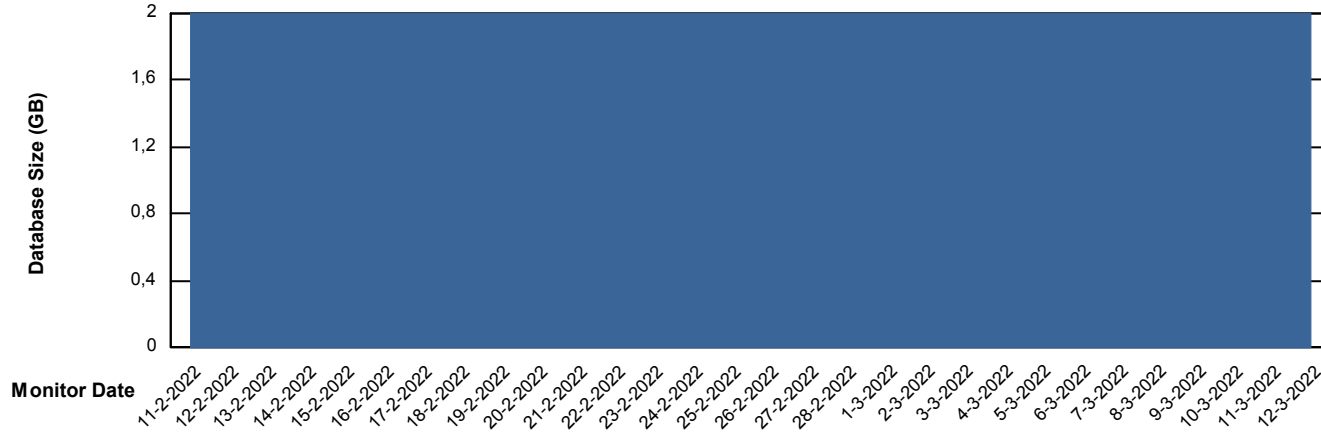

Database growth over last month

Database Tablespace DFDDDB_Production

Date	Tablespace Name	Filesize (Gb)	Usedsize (Gb)	Percentage free
12-3-2022	ABSDATA	83	0	100
	INDX	161	0	100
11-3-2022	ABSDATA	83	0	100
	INDX	161	0	100
10-3-2022	ABSDATA	83	0	100
	INDX	161	0	100
9-3-2022	ABSDATA	83	0	100
	INDX	161	0	100
8-3-2022	ABSDATA	83	0	100
	INDX	161	0	100
7-3-2022	ABSDATA	83	0	100
	INDX	161	0	100
6-3-2022	ABSDATA	83	0	100
	INDX	161	0	100