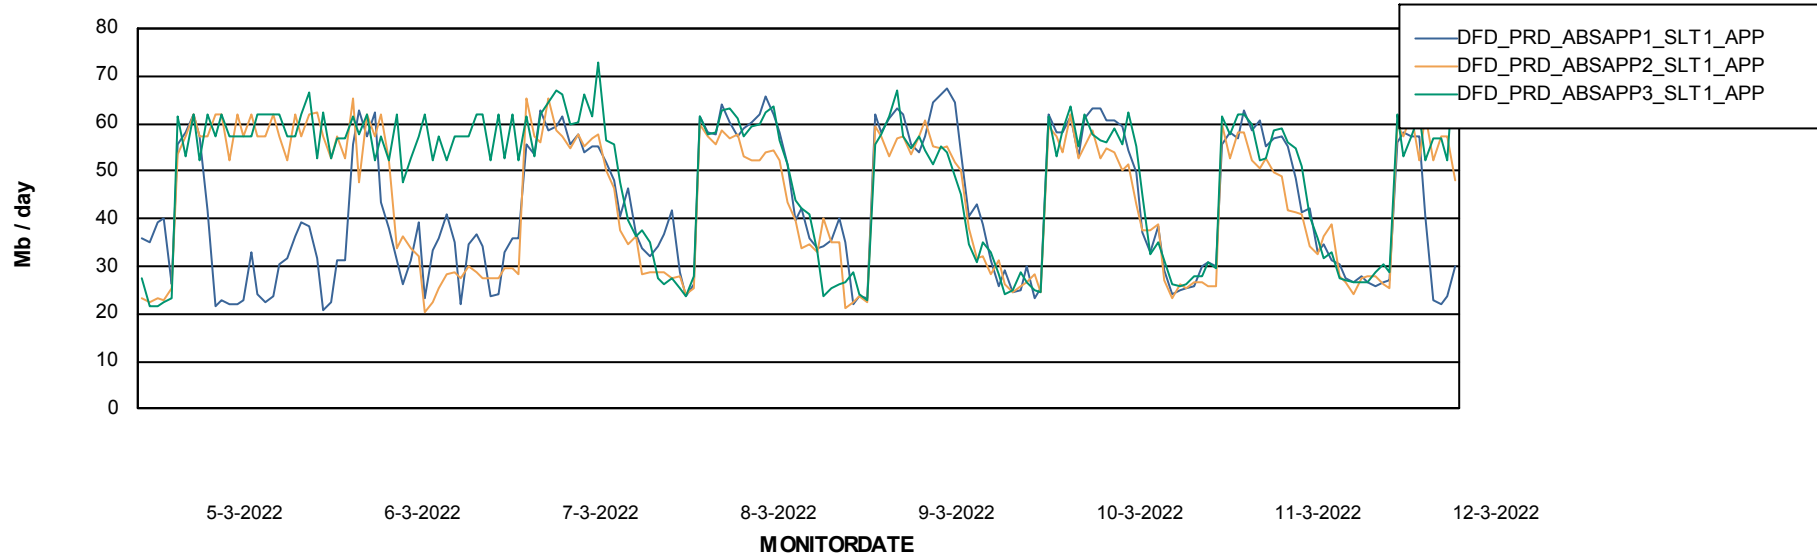

ABSSolute Application Server Services

Avg memory used per ABS Server Service