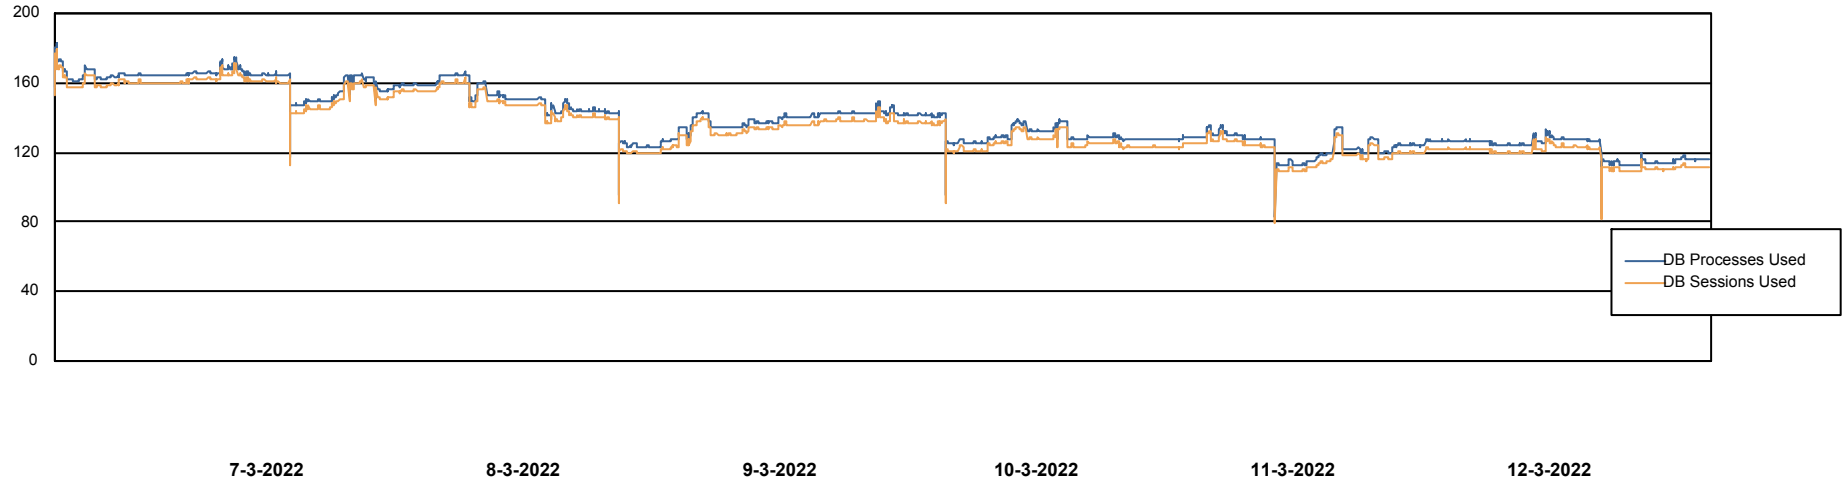

Database Performance DFDDB_Production

DB Processes Max 4
DB Processes Max 600