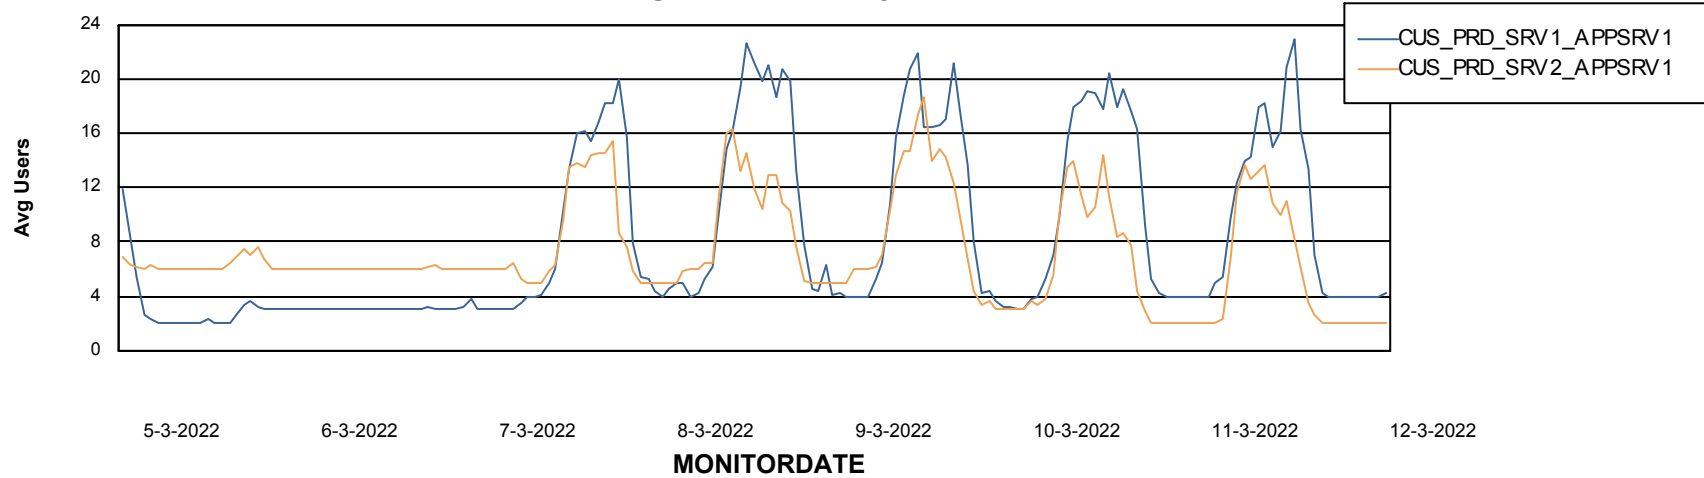

Weekly SLA Customer Report

Customer CUS_Production
Database ID 131

ABSSolute Application Server Services

Avg memory used per ABS Server Service

Avg users per day per ABS server

Weekly SLA Customer Report

Customer CUS_Production
Database ID 131