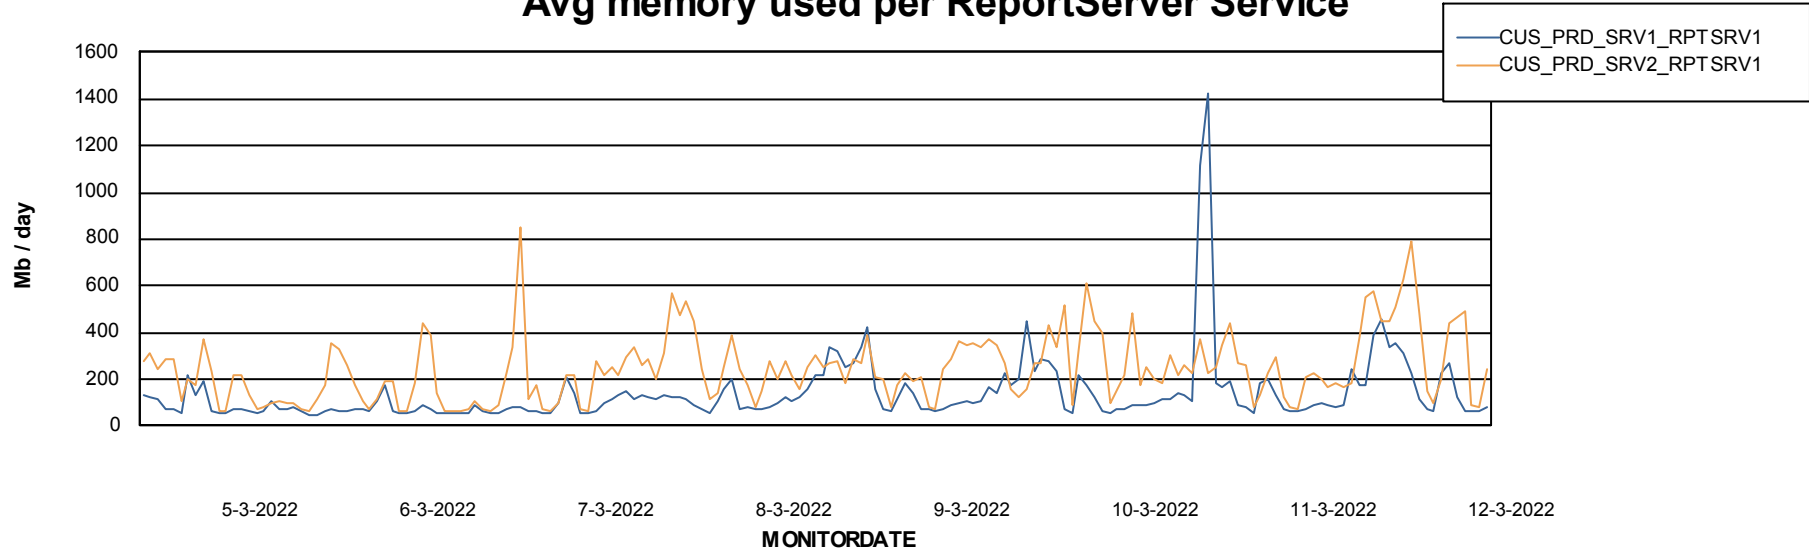

ABSSolute Web Component Services

Avg memory used per ReportServer Service