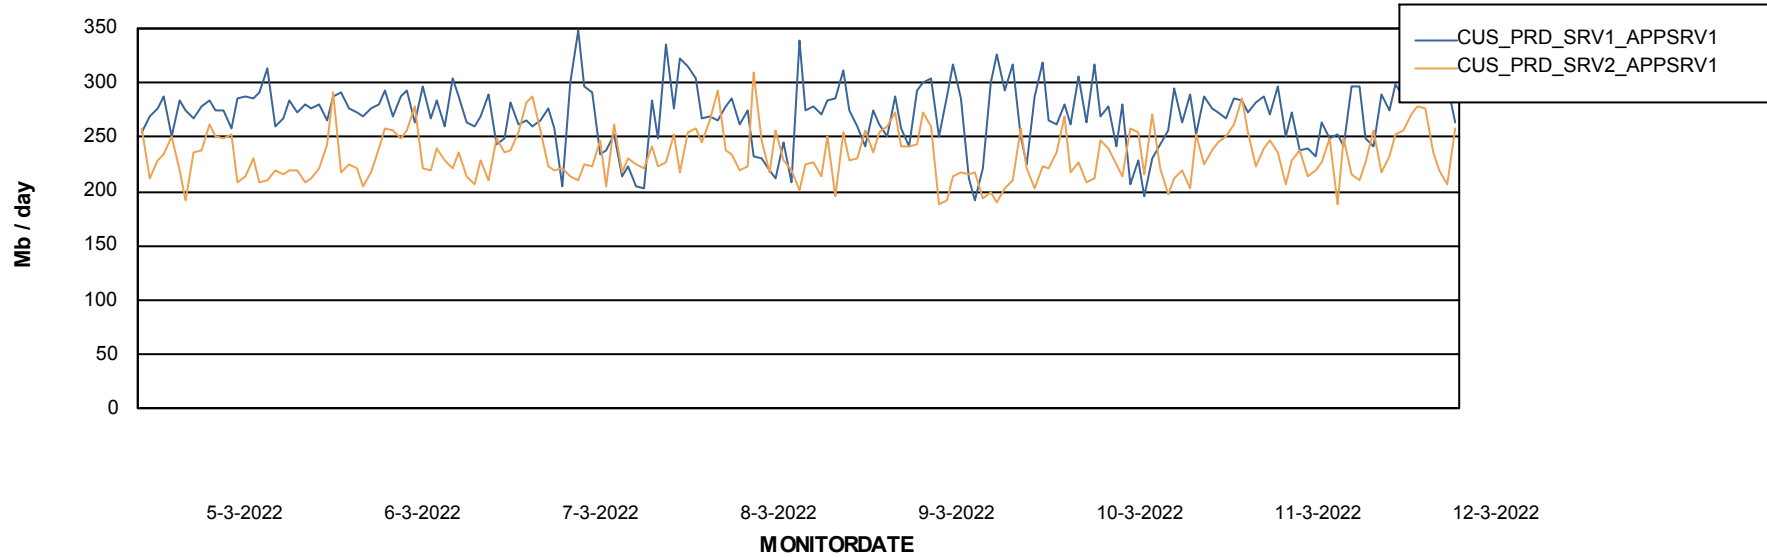

ABSSolute Application Server Services

Avg memory used per ABS Server Service