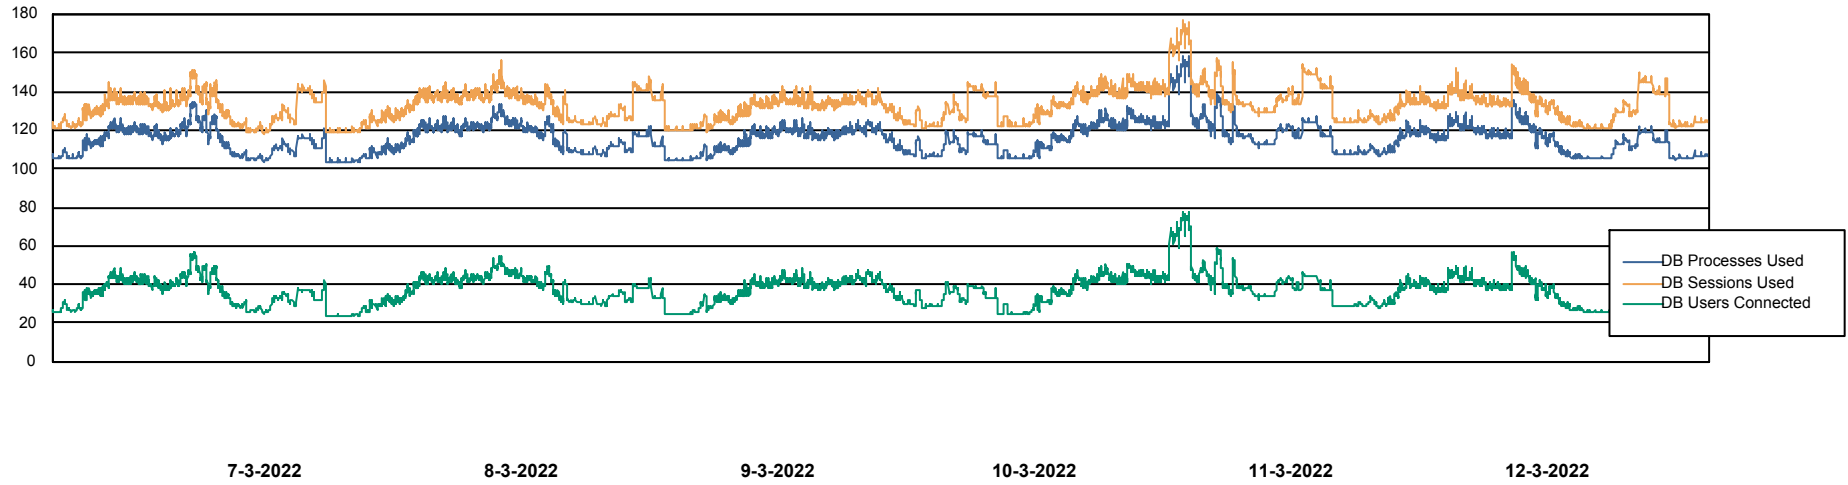

Harddisk Usage CUS_StandByDBSrv_ABSDb2

	Free disk space on C: (%)	Total disk space on C: (Gb)	Used disk space on C: (Gb)	Free disk space on D: (%)	Total disk space on D: (Gb)	Used disk space on D: (Gb)
12-3-2022	76	199	48	30	1,024	722
11-3-2022	76	199	48	30	1,024	720
10-3-2022	76	199	48	30	1,024	720
9-3-2022	76	199	48	30	1,024	718
8-3-2022	76	199	47	30	1,024	714
7-3-2022	76	199	47	31	1,024	706
6-3-2022	77	199	47	31	1,024	708

Weekly SLA Customer Report

Customer CUS_Production
Database ID 131

Database Performance CUS_ProdDB_Primary

Weekly SLA Customer Report

Customer CUS_Production
Database ID 131

Database Performance CUS_ProdDB_Standby