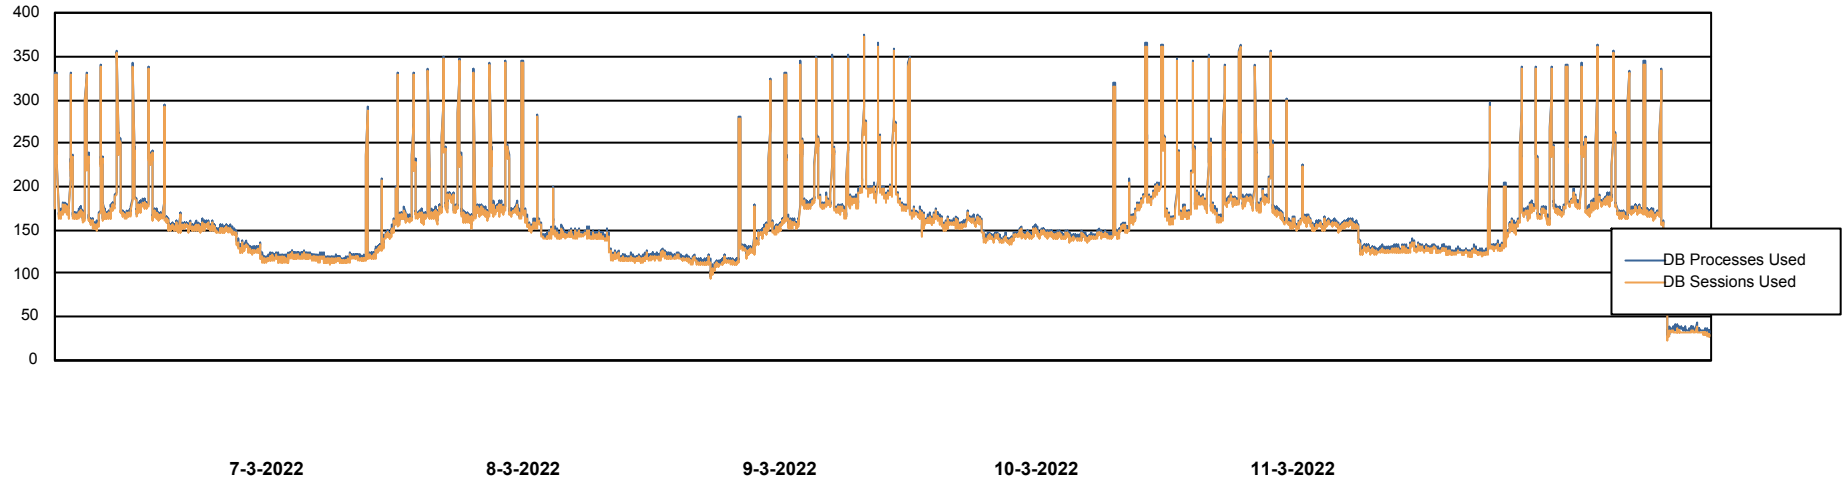

Weekly SLA Customer Report

Customer BNL_Production
Database ID 83

Harddisk Usage BNL_PRD_vm-absa03

	Free disk space on C: (%)	Total disk space on C: (Gb)	Used disk space on C: (Gb)	Free disk space on D: (%)	Total disk space on D: (Gb)	Used disk space on D: (Gb)	Free disk space on F: (%)	Total disk space on F: (Gb)	Used disk space on F: (Gb)
12-3-2022	70	127	38	66	127	43	92	64	5
11-3-2022	71	127	37	70	127	38	92	64	5
10-3-2022	70	127	38	70	127	38	92	64	5
9-3-2022	70	127	38	70	127	38	92	64	5
8-3-2022	70	127	38	70	127	37	92	64	5
7-3-2022	70	127	38	71	127	37	92	64	5
6-3-2022	70	127	38	71	127	37	92	64	5

Weekly SLA Customer Report

Customer BNL_Production
Database ID 83

Database Performance BNLDB_Production

Weekly SLA Customer Report

Customer BNL_Production
Database ID 83

Database Performance BNLDB_Production_New