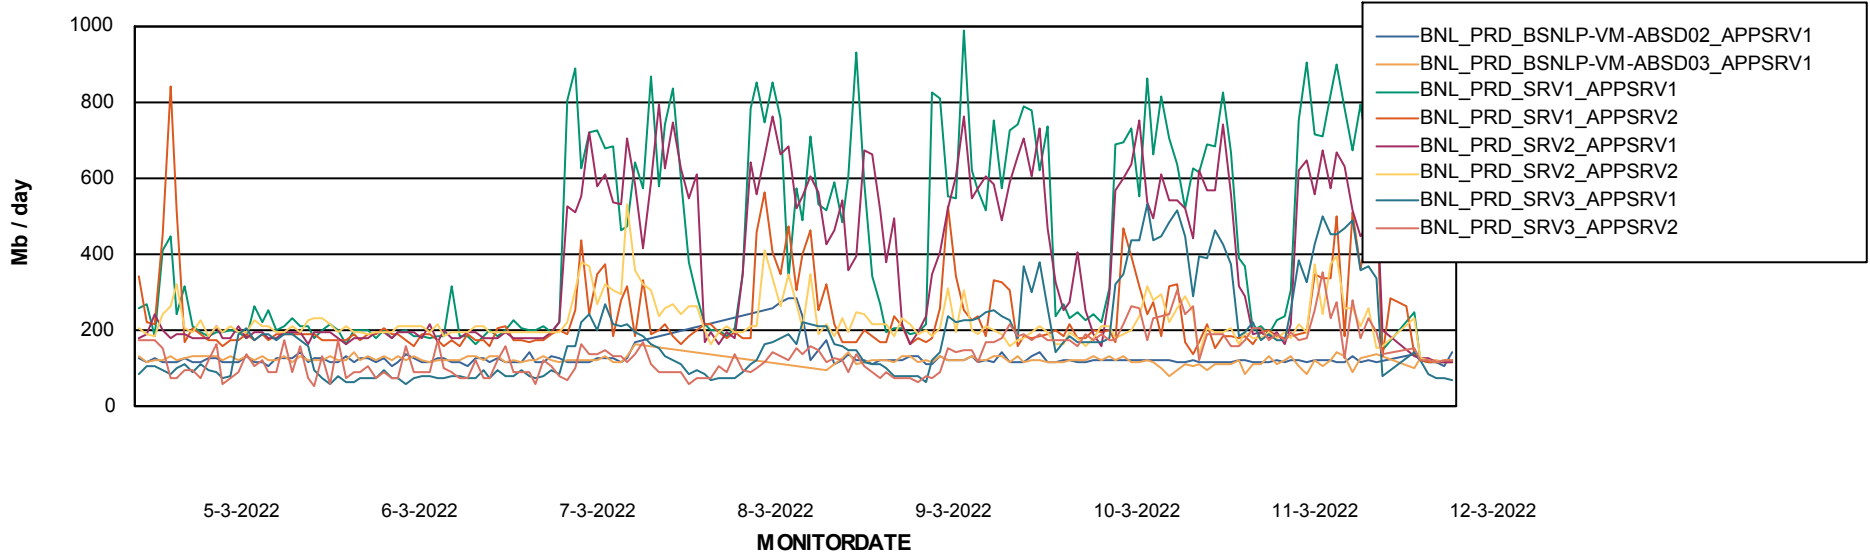

ABSSolute Application Server Services

Avg memory used per ABS Server Service