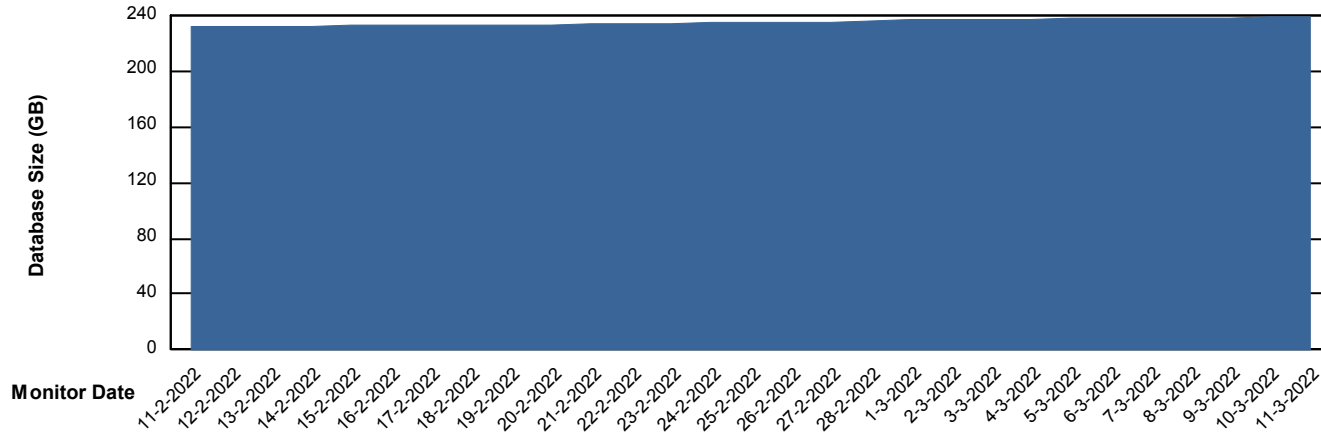

Weekly SLA Customer Report

Customer BNL_Production
Database ID 83

Database Performance BNLDB_Production

Weekly SLA Customer Report

Customer BNL_Production
Database ID 83

Database Performance BNLDB_Production_New

Weekly SLA Customer Report

Customer BNL_Production
Database ID 83

Database Performance BNLDB_Standby

DB Processes Max 1,000
DB Processes Max 4
DB Processes Max 0

Weekly SLA Customer Report

Customer BNL_Production
Database ID 83

DATABASE SIZE BNLDB_Production

Database growth over last month

DATABASE SIZE BNLDB_Production_New

Database growth over last month

Weekly SLA Customer Report

Customer BNL_Production
 Database ID 83

Database Tablespace BNLDB_Production