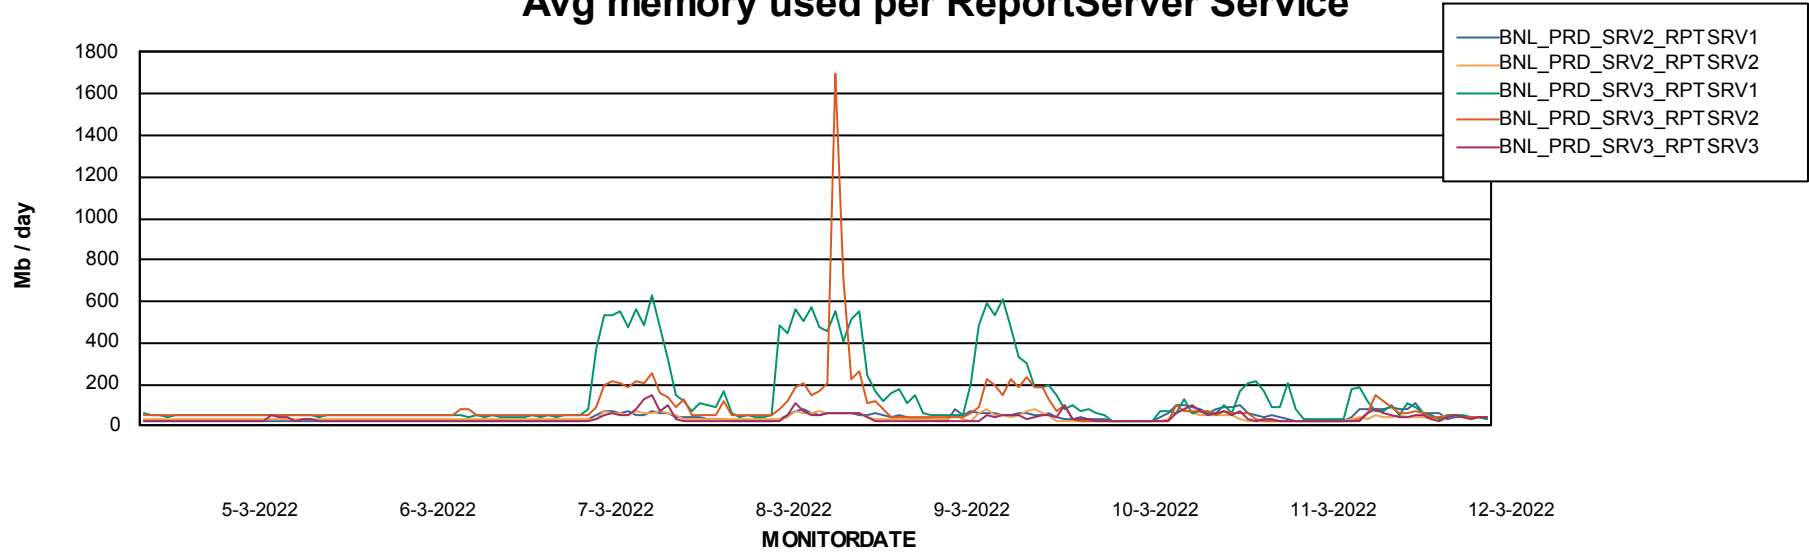

ABSSolute Web Component Services

Avg memory used per ReportServer Service