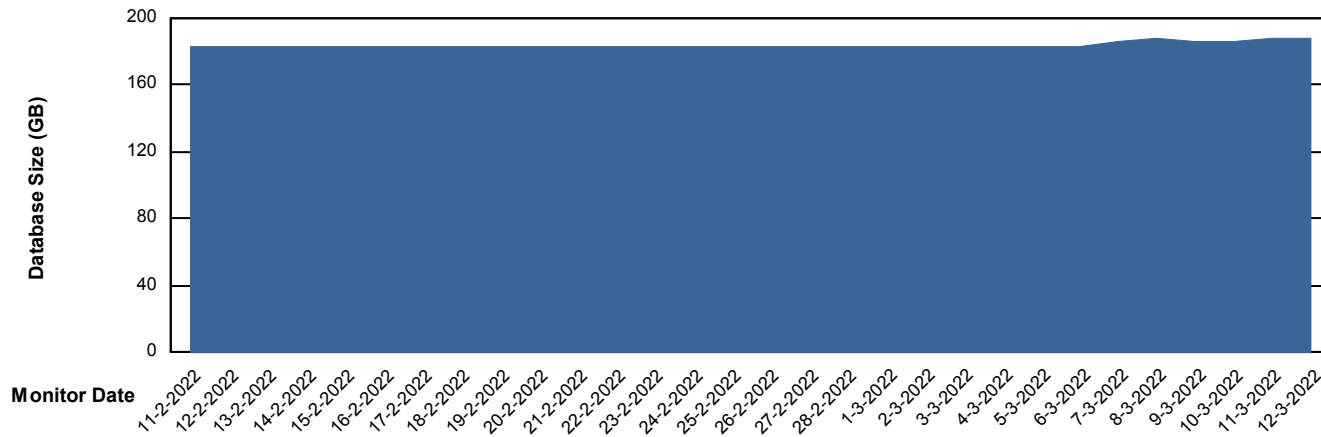

Weekly SLA Customer Report

Customer BNL_Production
Database ID 83

Database Performance BNLDB_Standby

DB Processes Max 1,000
DB Processes Max 4
DB Processes Max 0

Weekly SLA Customer Report

Customer BNL_Production
Database ID 83

DATABASE SIZE BNLDB_Production

Database growth over last month

DATABASE SIZE BNLDB_Production_New

Database growth over last month

Weekly SLA Customer Report

Customer BNL_Production
 Database ID 83

Database Tablespace BNLDB_Production