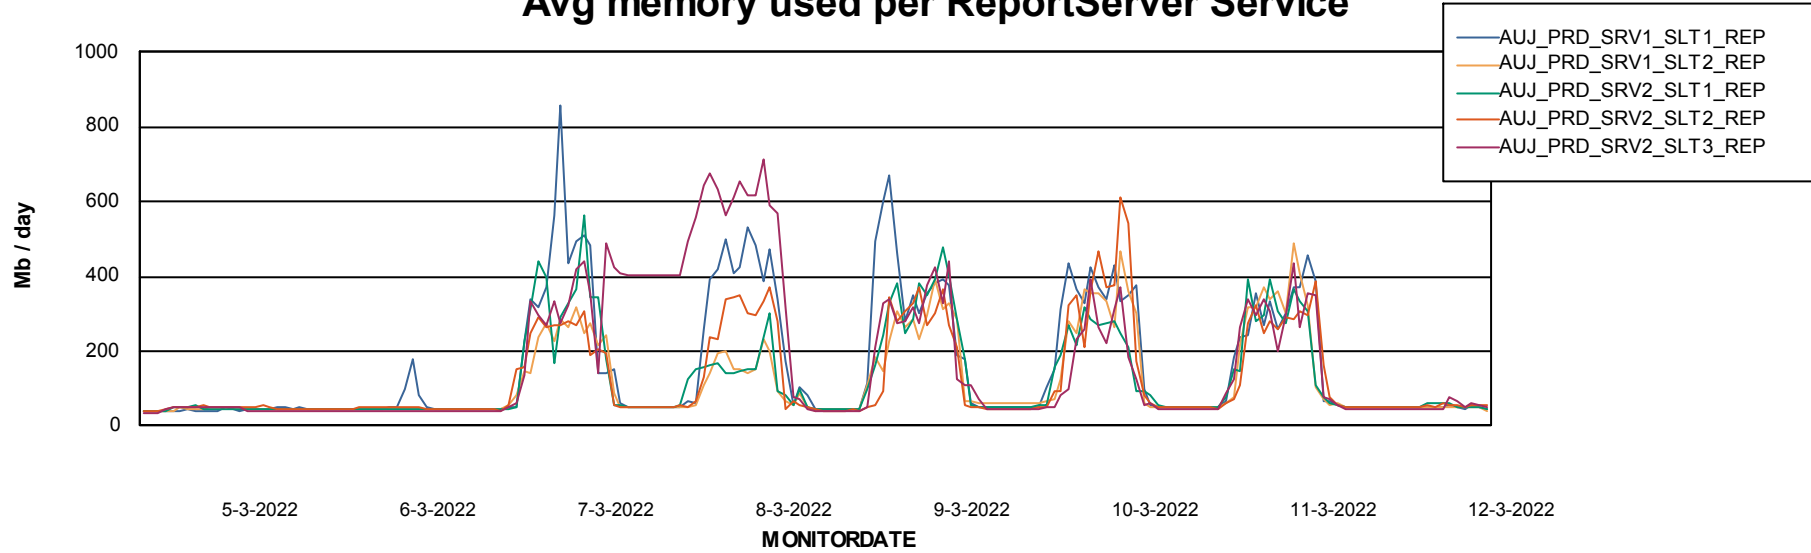

ABSSolute Application ReportServer Services

Avg memory used per ReportServer Service