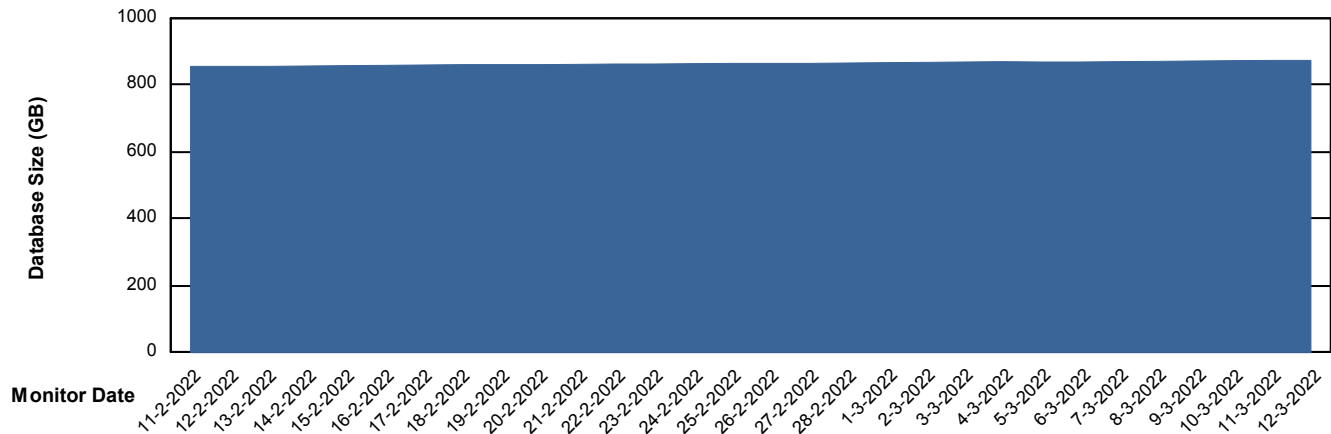

Weekly SLA Customer Report

Customer AUJ Production
Database ID 41

DATABASE SIZE AUJ Prod. BI DB (PABSBI1 server)

Database growth over last month

DATABASE SIZE AUJ_DB1_Primary

Database growth over last month