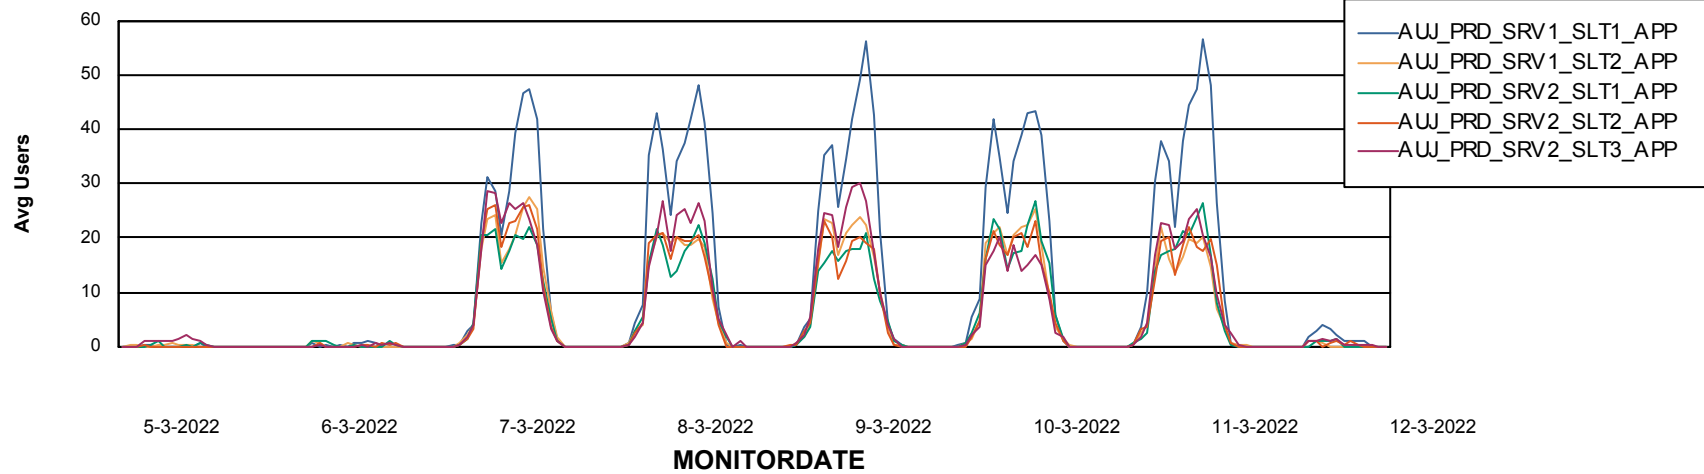

Weekly SLA Customer Report

Customer AUJ Production
Database ID 41

ABSSolute Application Server Services

Avg memory used per ABS Server Service

Avg users per day per ABS server

Weekly SLA Customer Report

Customer AUJ Production
Database ID 41