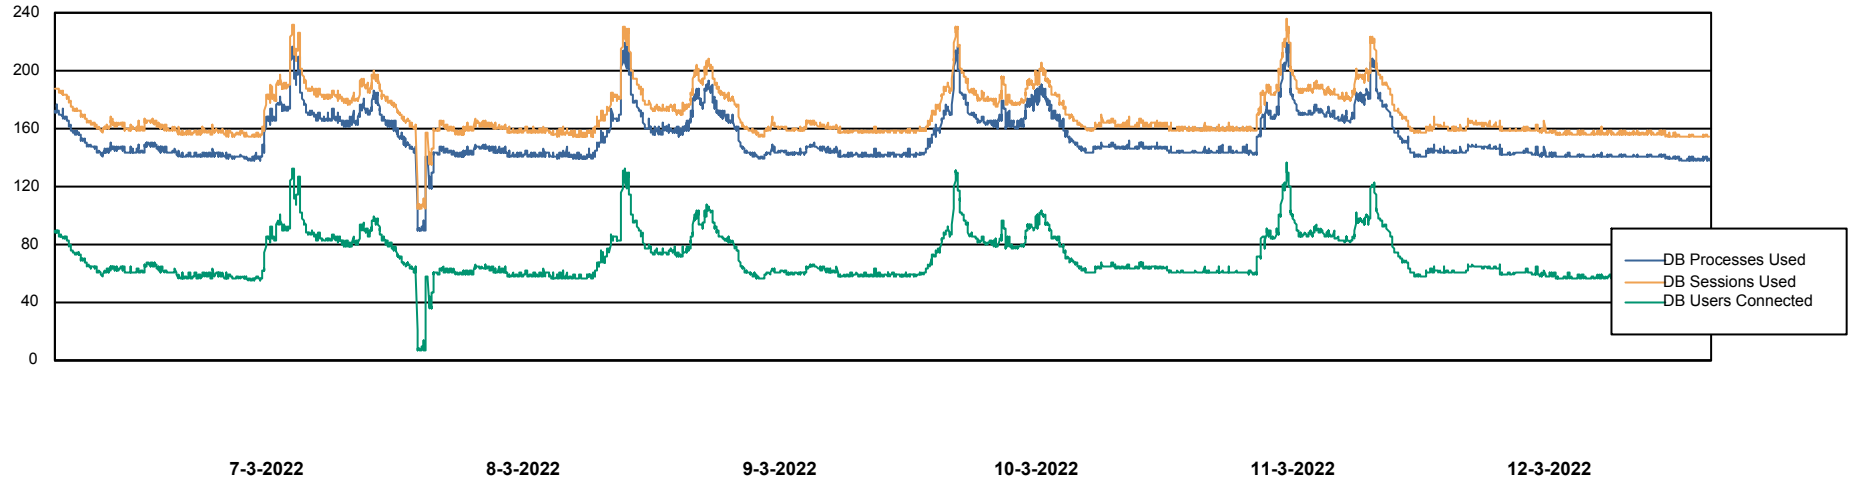

Weekly SLA Customer Report

Customer AUJ Production
Database ID 41

Database Performance AUJ Prod. BI DB (PABSBI1 server)

Weekly SLA Customer Report

Customer AUJ Production
Database ID 41

Database Performance AUJ_DB1_Primary