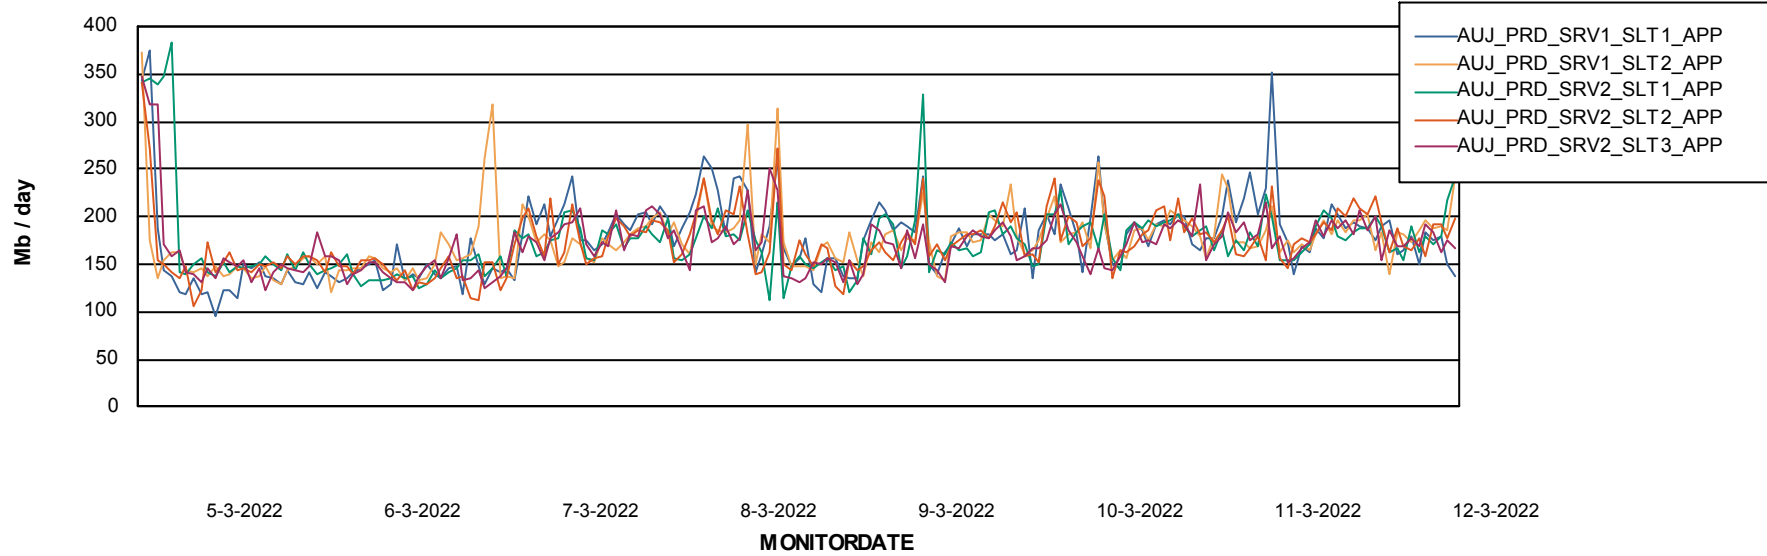

ABSSolute Application Server Services

Avg memory used per ABS Server Service