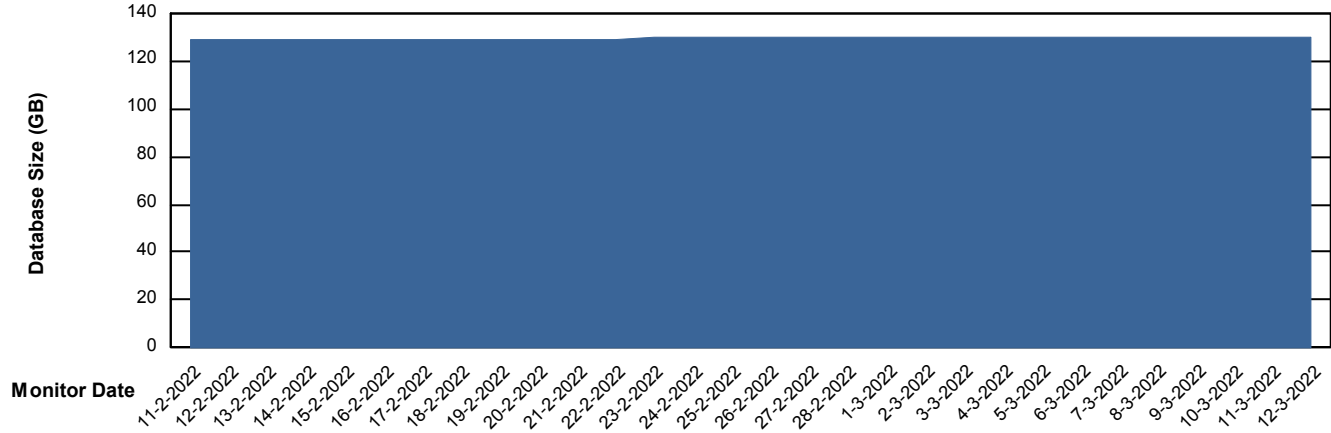

DATABASE SIZE AUJ Prod. BI DB (PABSBI1 server)

Database growth over last month