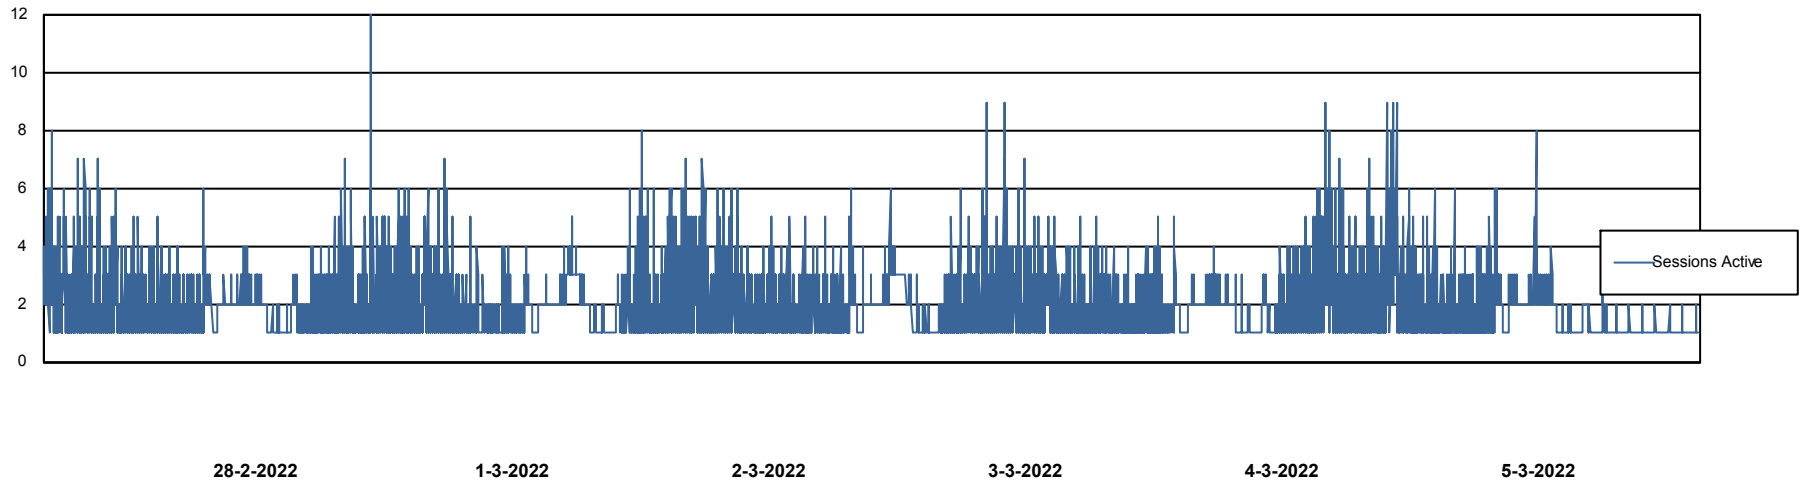

Weekly SLA Customer Report

Customer VOS_Production
Database ID 68

Harddisk Usage VOS_PRD_ABSWEB2

	Free disk space on / (%)	Total disk space on / (Gb)	Used disk space on / (Gb)	Free disk space on /boot (%)	Total disk space on /boot (Gb)	Used disk space on /boot (Gb)
5-3-2022	58	50	21	76	1	0
4-3-2022	58	50	21	76	1	0
3-3-2022	58	50	21	76	1	0
2-3-2022	58	50	21	76	1	0
1-3-2022	58	50	21	76	1	0
28-2-2022	58	50	21	76	1	0
27-2-2022	58	50	21	76	1	0

Weekly SLA Customer Report

Customer VOS_Production
Database ID 68

Database Performance VOSDB_BI

Weekly SLA Customer Report

Customer VOS_Production
Database ID 68

Database Performance VOSDB_Production

Weekly SLA Customer Report

Customer VOS_Production
Database ID 68

Database Performance VOSDB_Standby

DB Processes Max 500

Weekly SLA Customer Report

Customer VOS_Production
Database ID 68

DATABASE SIZE VOSDB_BI

Database growth over last month