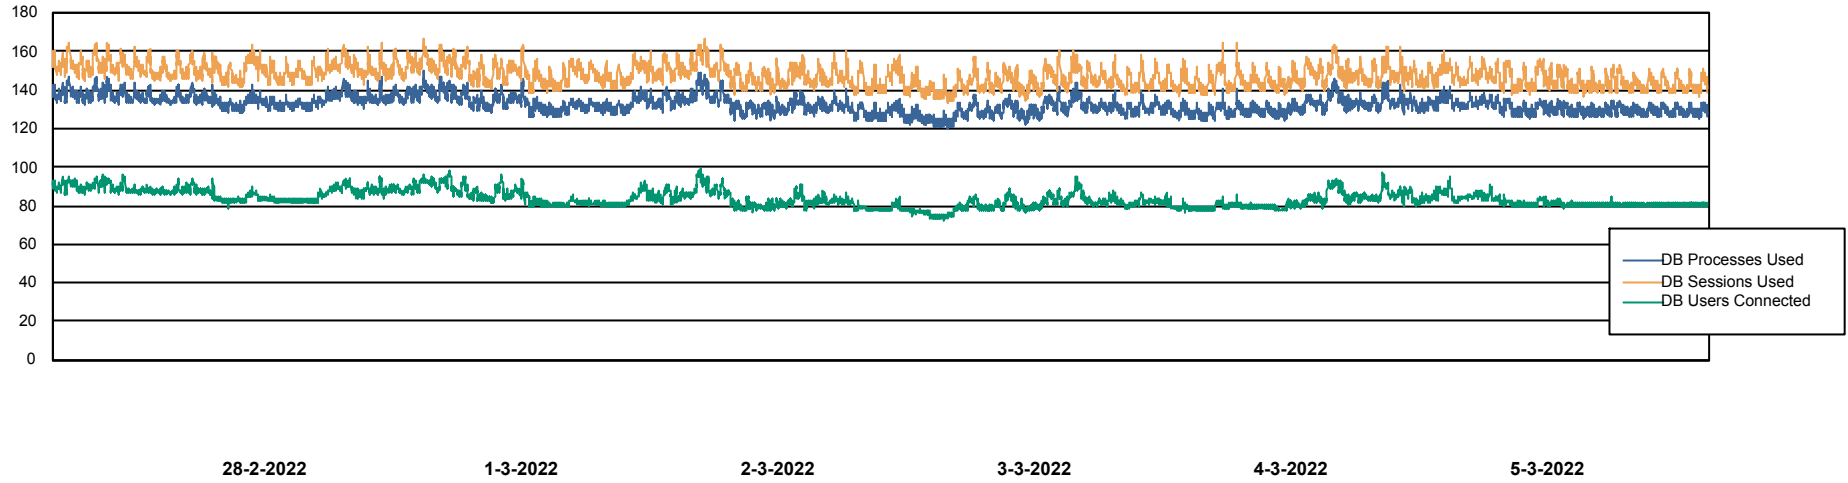

Weekly SLA Customer Report

Customer VOS_Production
Database ID 68

Database Performance VOSDB_BI

Weekly SLA Customer Report

Customer VOS_Production
Database ID 68

Database Performance VOSDB_Production

Weekly SLA Customer Report