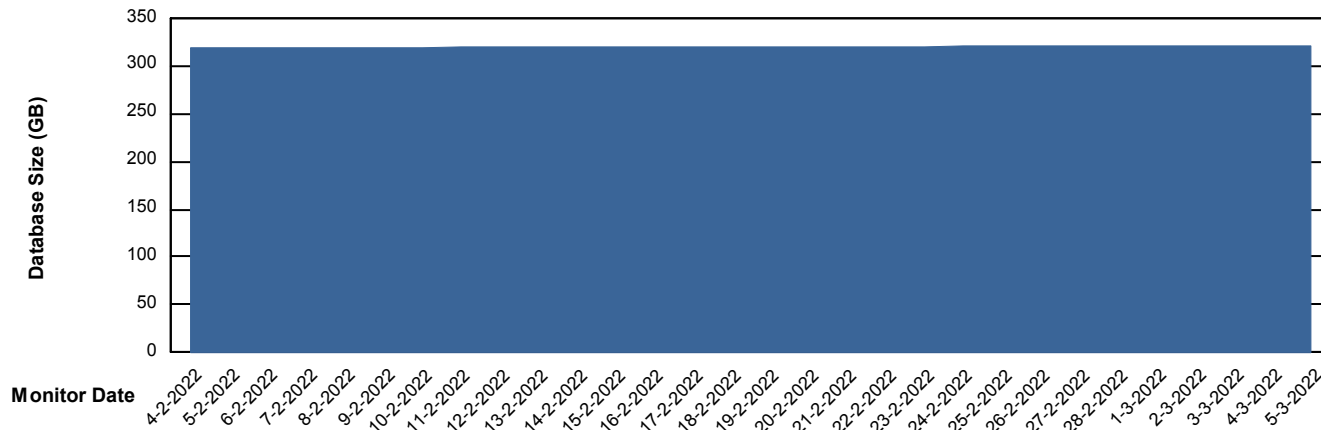

DATABASE SIZE VOSDB_Production

Database growth over last month