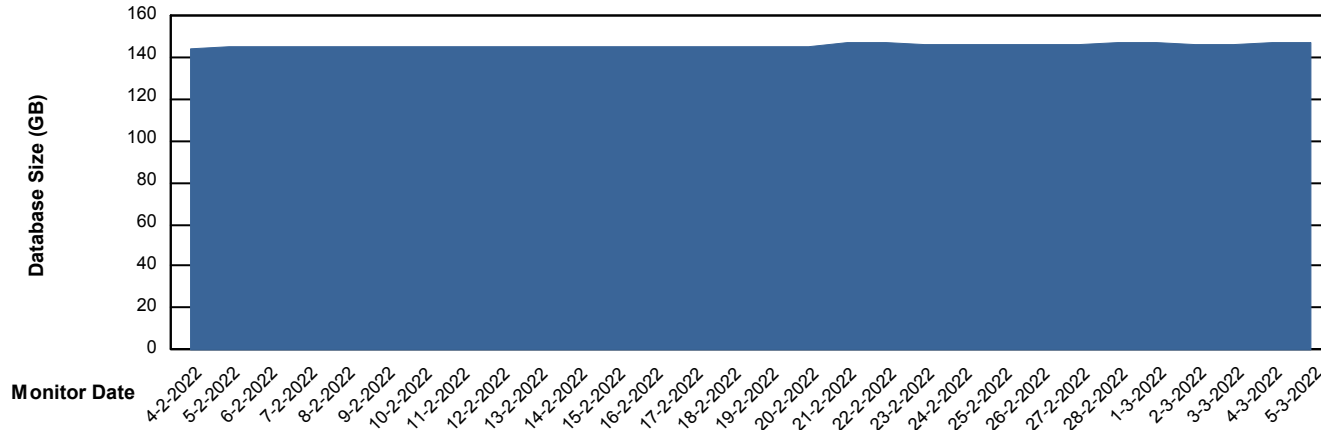

Customer VOS_Production
Database ID 68

Database Performance VOSDB_Standby

DB Processes Max 500

Weekly SLA Customer Report

Customer VOS_Production
Database ID 68

DATABASE SIZE VOSDB_BI

Database growth over last month