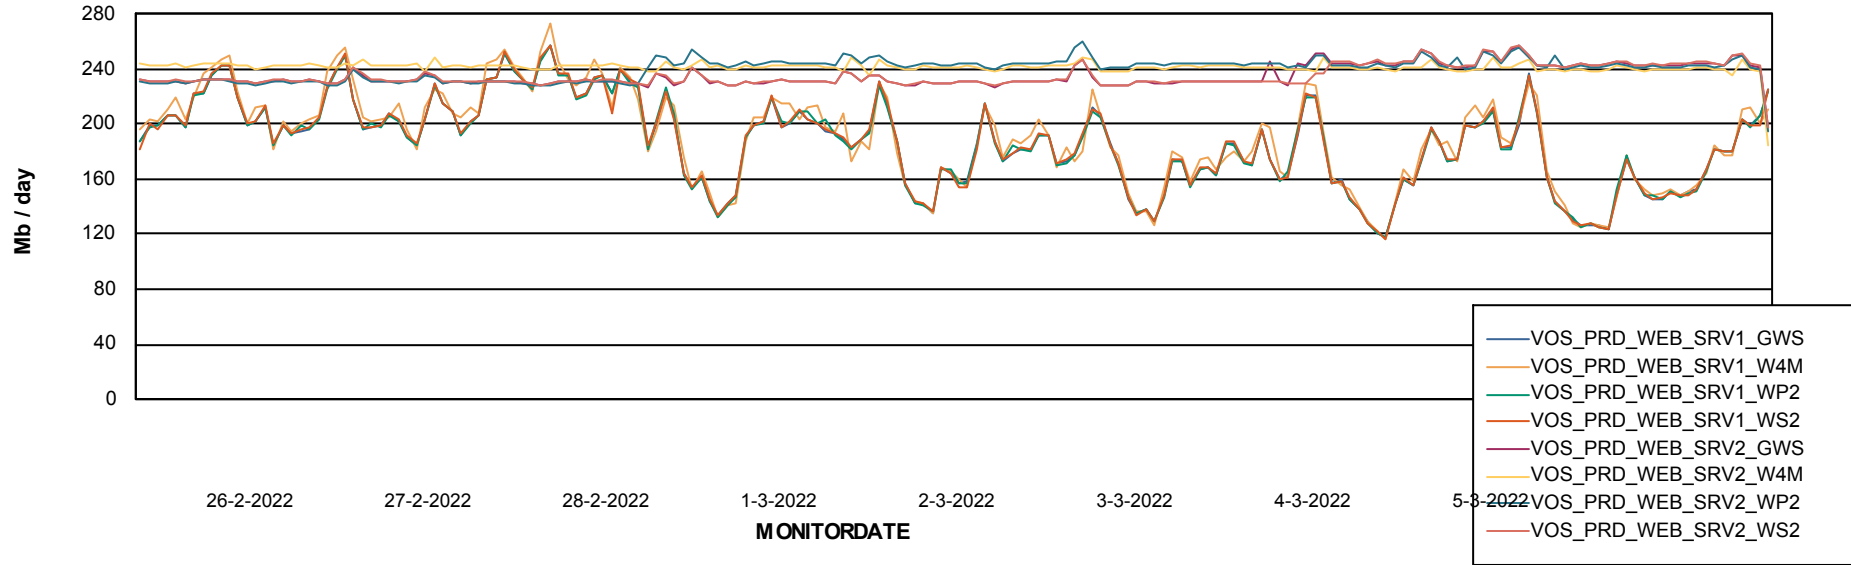

ABSSolute Application ReportServer Services

Avg memory used per ReportServer Service

Weekly SLA Customer Report

Customer VOS_Production
Database ID 68

ABSolute Web Component Services

Avg memory used per ABS Web component