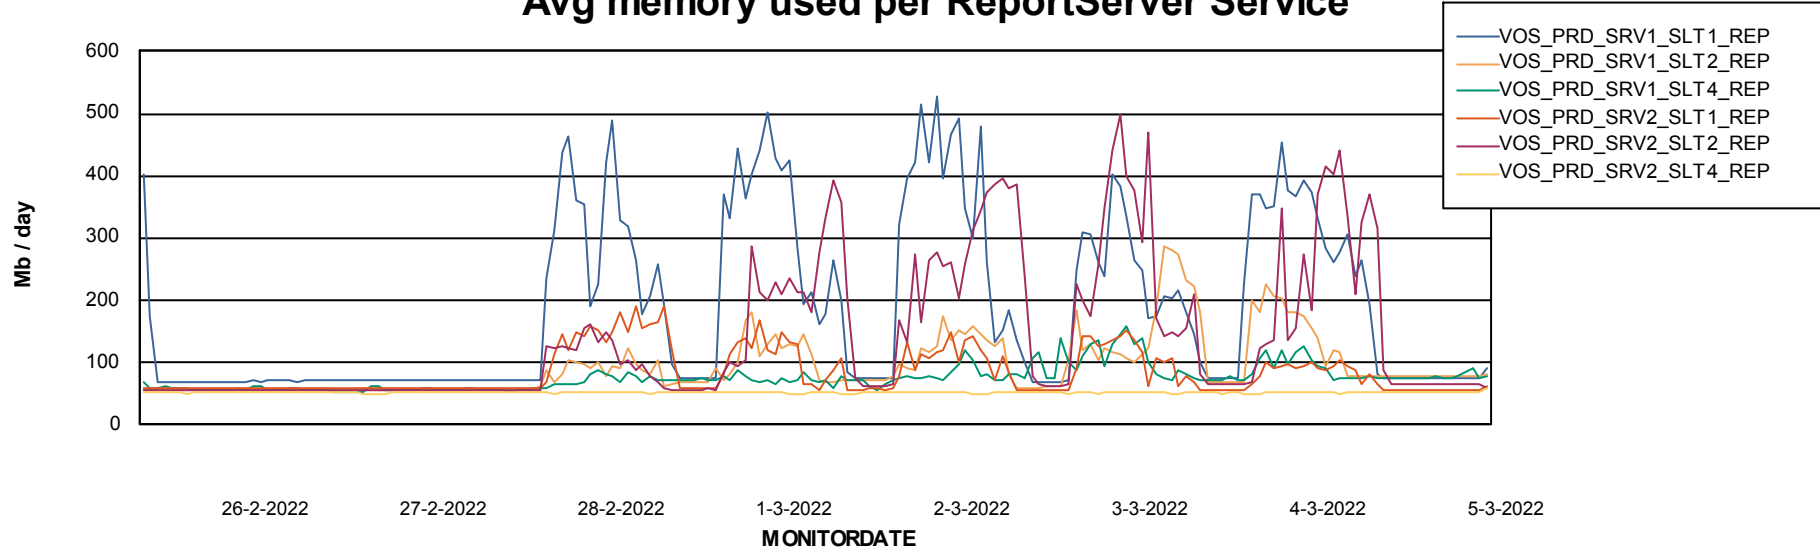

ABSSolute Application ReportServer Services

Avg memory used per ReportServer Service