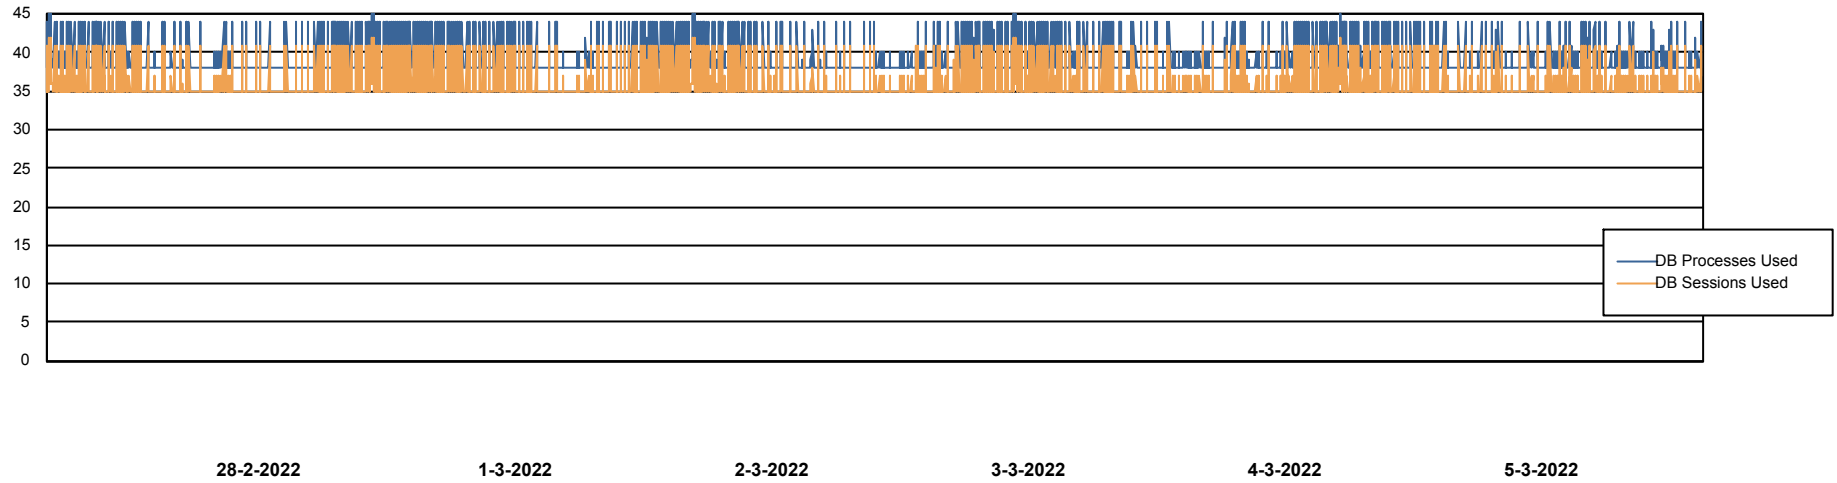

Weekly SLA Customer Report

Customer VOS_Production
Database ID 68

Database Performance VOSDB_BI

Weekly SLA Customer Report

Customer VOS_Production
Database ID 68

Database Performance VOSDB_Production

Weekly SLA Customer Report

Customer VOS_Production
Database ID 68

Database Performance VOSDB_Standby

DB Processes Max 500

Weekly SLA Customer Report

Customer VOS_Production
Database ID 68

DATABASE SIZE VOSDB_BI

Database growth over last month