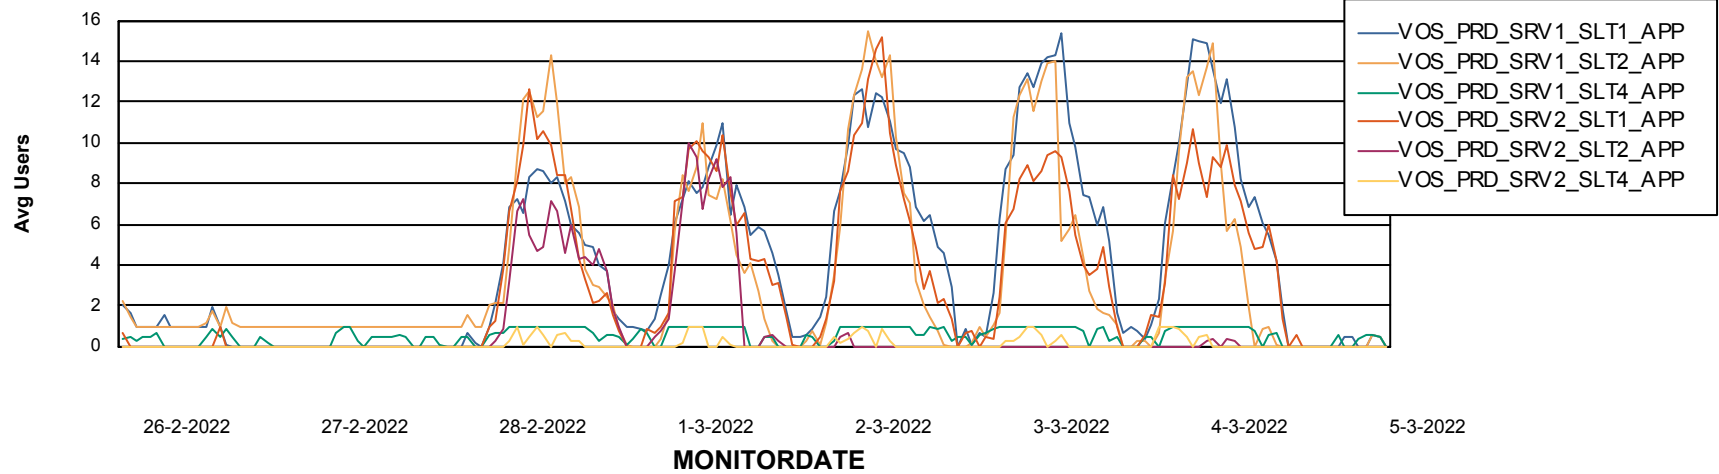

Weekly SLA Customer Report

Customer VOS_Production
Database ID 68

ABSSolute Application Server Services

Avg memory used per ABS Server Service

Avg users per day per ABS server

Weekly SLA Customer Report

Customer VOS_Production
Database ID 68