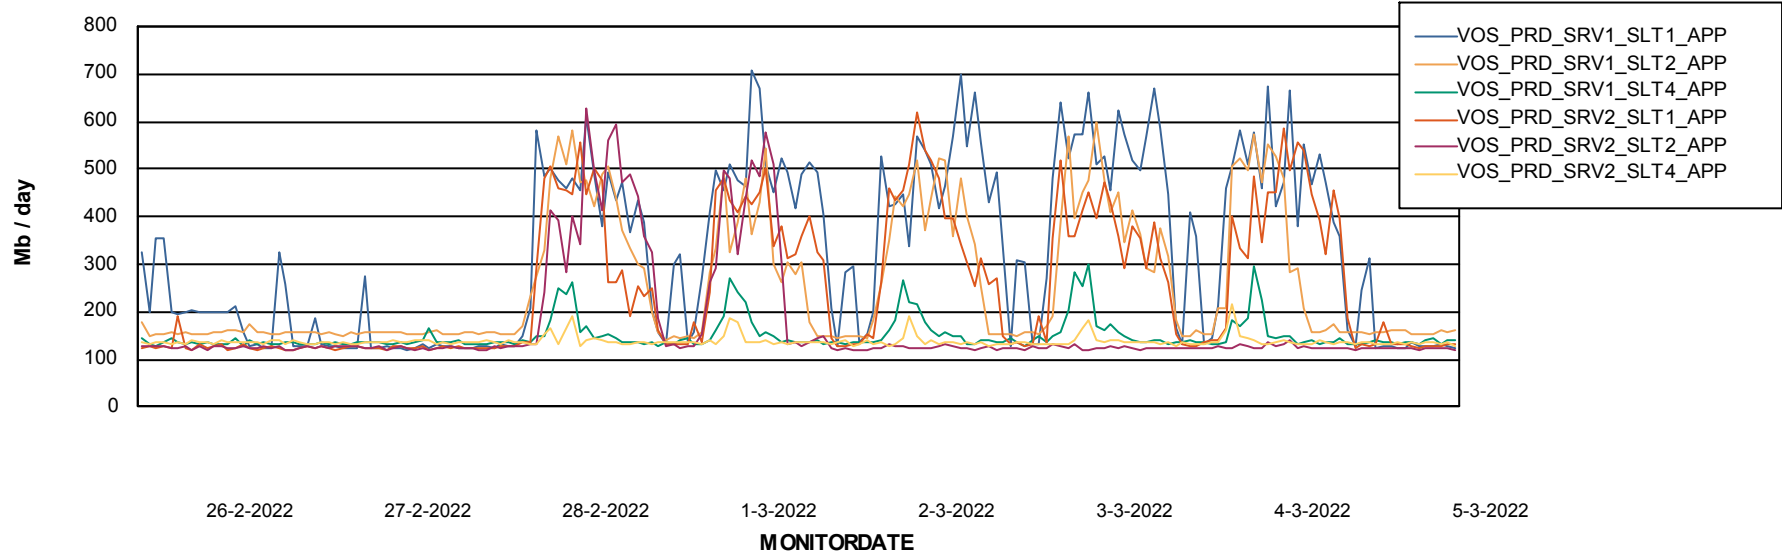

ABSSolute Application Server Services

Avg memory used per ABS Server Service