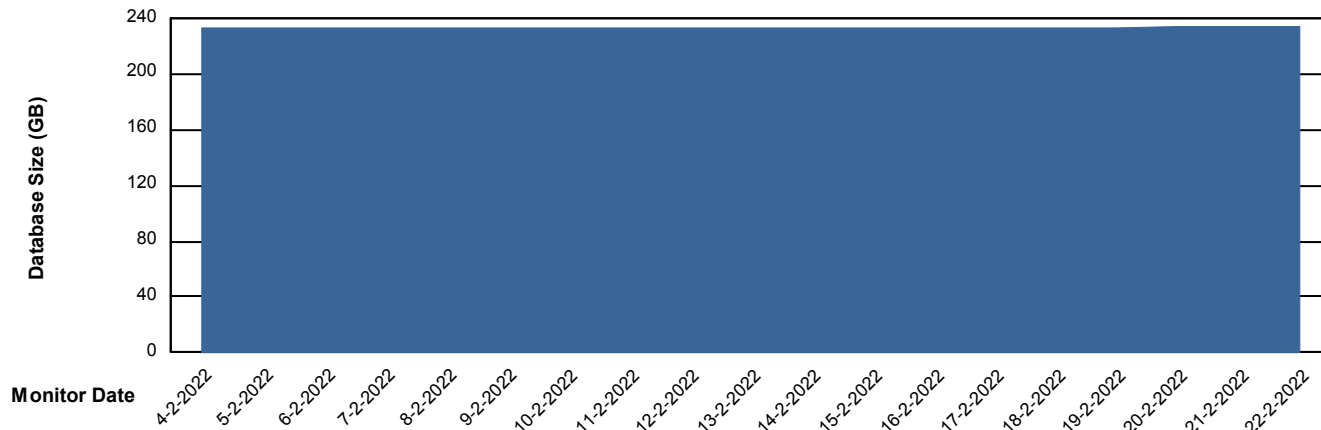

Weekly SLA Customer Report

Customer STK_Production
Database ID 82

DATABASE SIZE STKDB_Production

Database growth over last month

DATABASE SIZE STKDB_Test

Database growth over last month

Weekly SLA Customer Report