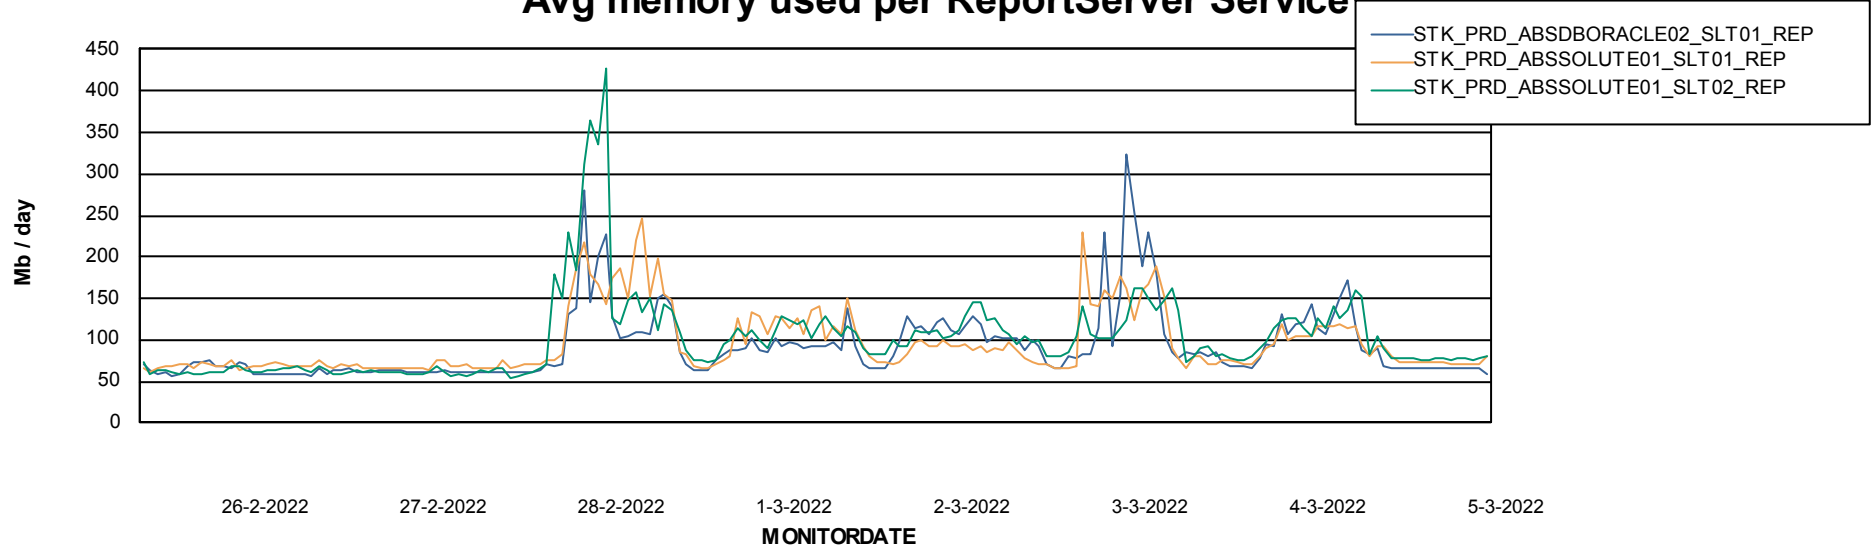

ABSSolute Application ReportServer Services

Avg memory used per ReportServer Service