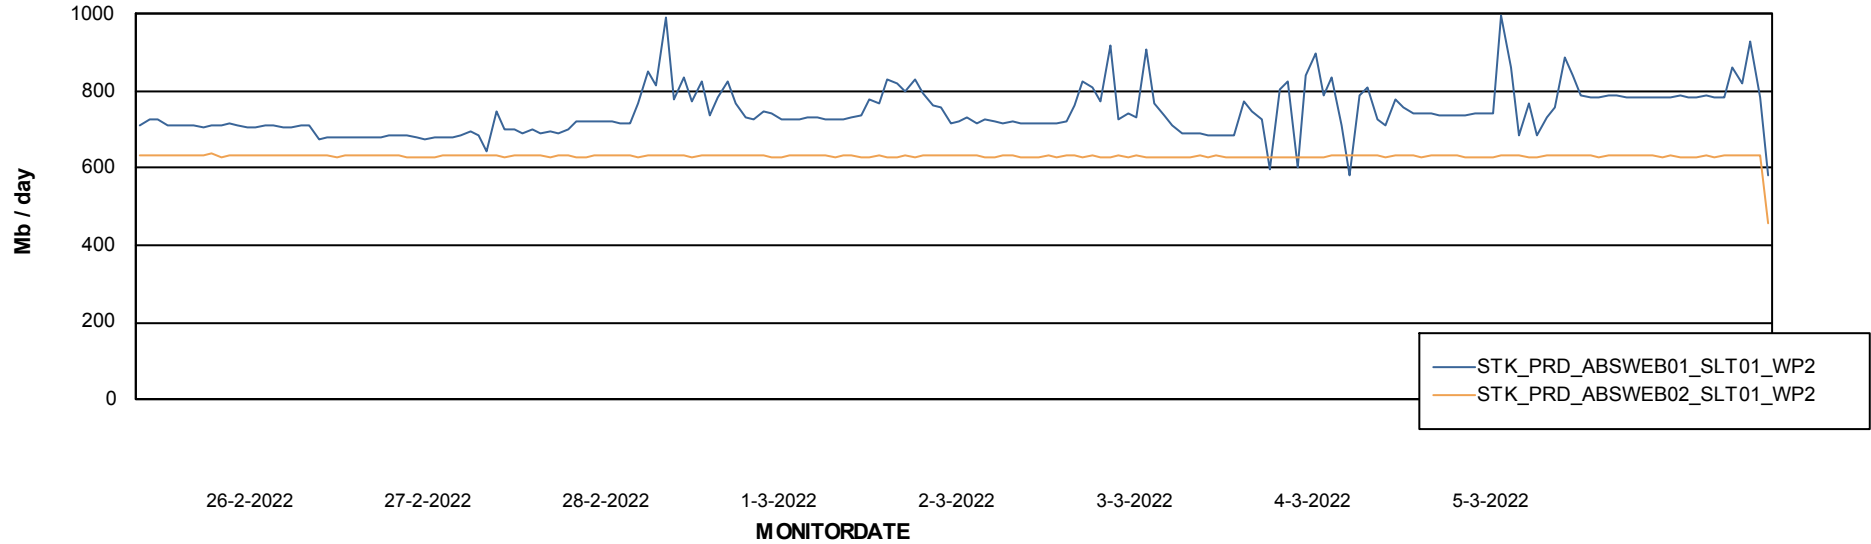

ABSSolute Application ReportServer Services

Avg memory used per ReportServer Service

Weekly SLA Customer Report

Customer STK_Production
Database ID 82

ABSSolute Web Component Services

Avg memory used per ABS Web component