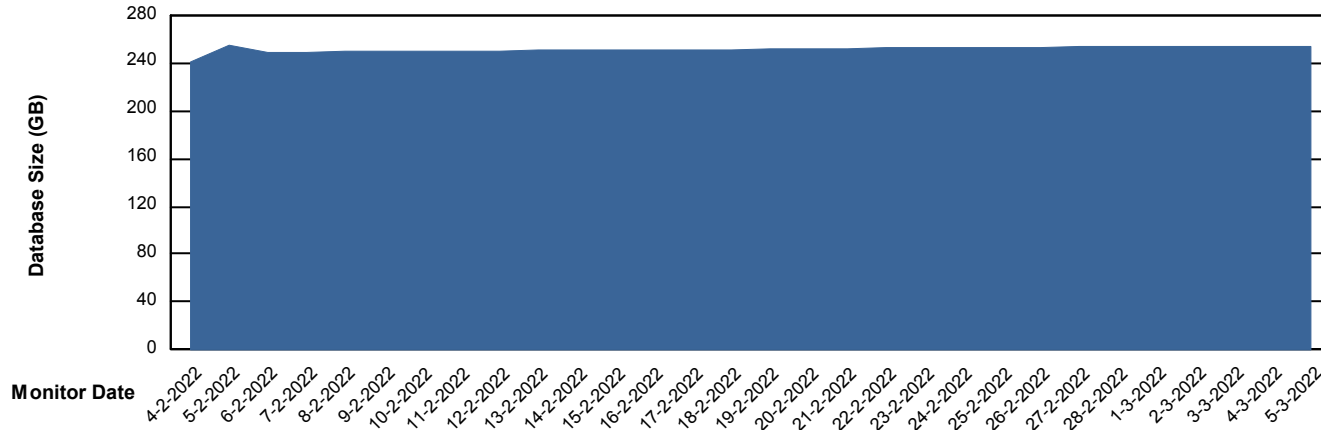

Weekly SLA Customer Report

Customer STK_Production
Database ID 82

Database Performance STKDB_Production

Weekly SLA Customer Report

Customer STK_Production
Database ID 82

Database Performance STKDB_Standby

DB Processes Max 1,000

Weekly SLA Customer Report

Customer STK_Production
Database ID 82

DATABASE SIZE STKDB_Production

Database growth over last month

DATABASE SIZE STKDB_Test

Database growth over last month

Weekly SLA Customer Report