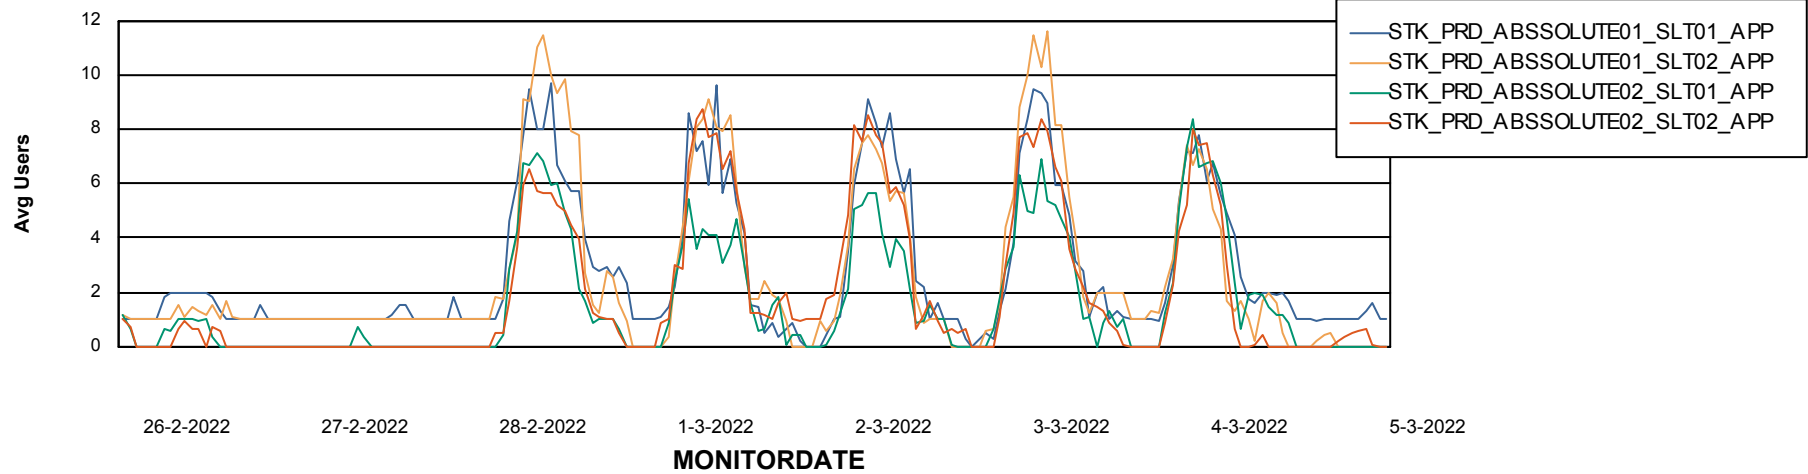

Weekly SLA Customer Report

Customer STK_Production
Database ID 82

ABSSolute Application Server Services

Avg memory used per ABS Server Service

Avg users per day per ABS server

Weekly SLA Customer Report

Customer STK_Production
Database ID 82