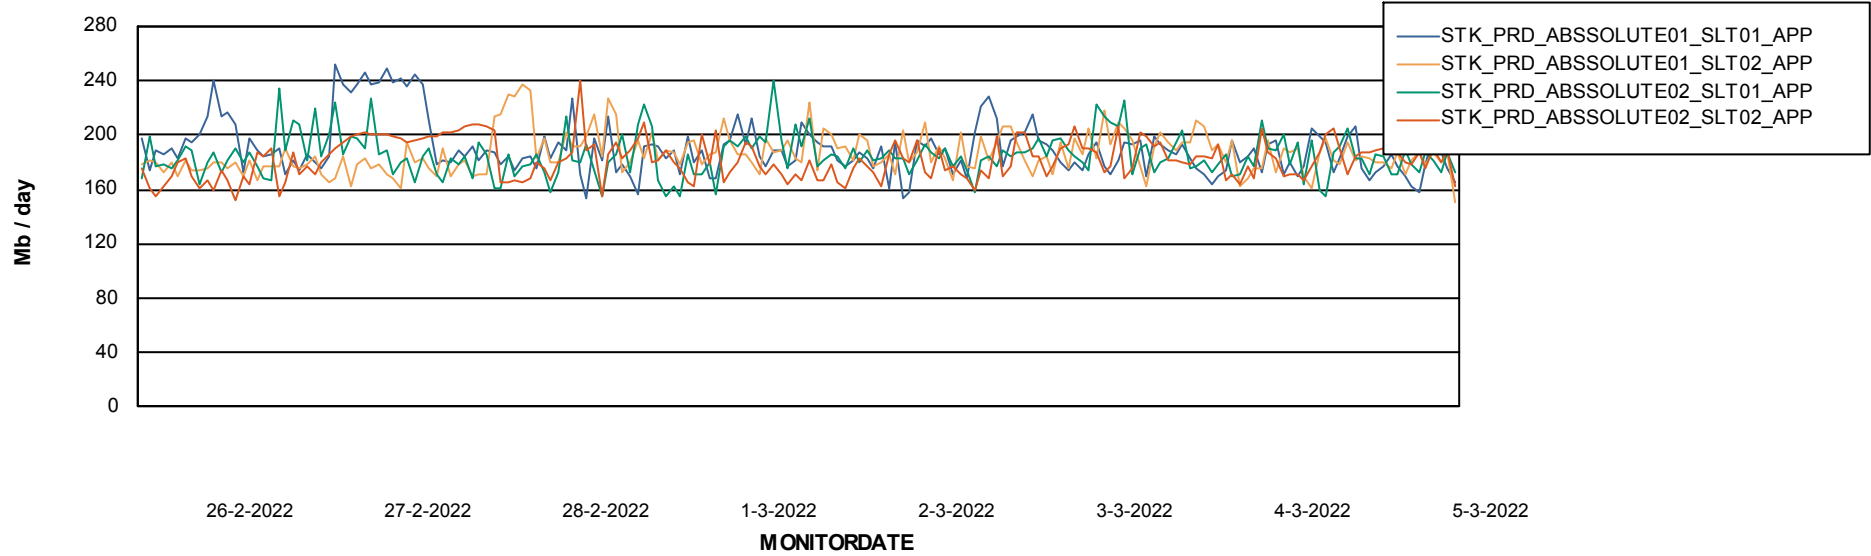

ABSSolute Application Server Services

Avg memory used per ABS Server Service