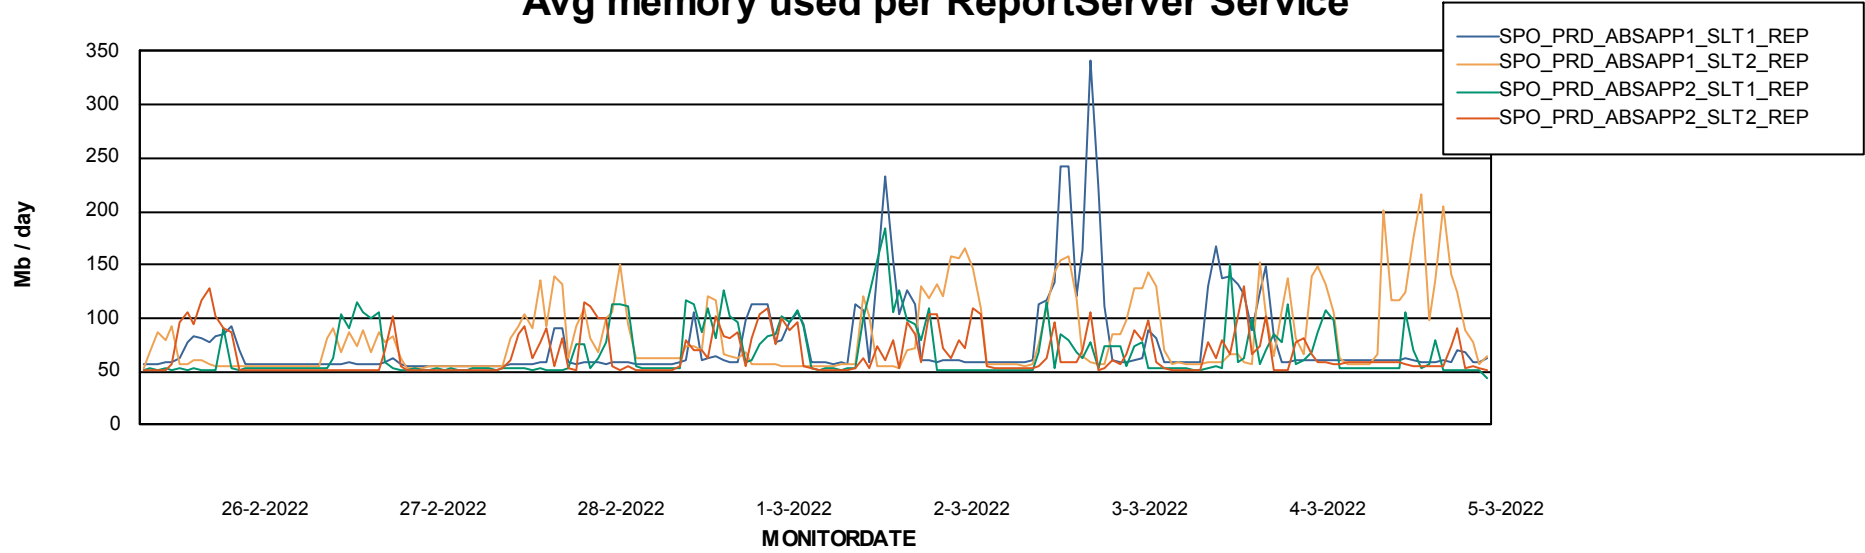

Avg users per day per ABS server

Weekly SLA Customer Report

Customer SPO_Production Silver
Database ID 57

ABSSolute Application ReportServer Services

Avg memory used per ReportServer Service

Weekly SLA Customer Report