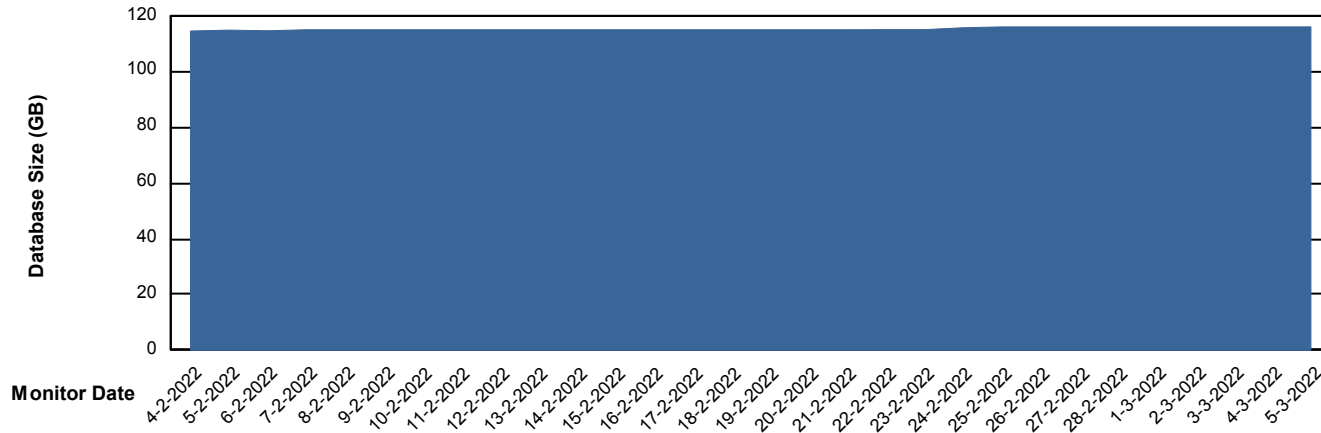

Weekly SLA Customer Report

Customer SPO_Production Silver
Database ID 57

DATABASE SIZE SPODB_BI

Database growth over last month

DATABASE SIZE SPODB_Production

Database growth over last month

Weekly SLA Customer Report

Customer SPO_Production Silver
 Database ID 57

Database Tablespace SPODB_BI

Date	Tablespace Name	Filesize (Gb)	Usedsize (Gb)	Percentage free
5-3-2022	ABSDATA	34	26	24
	INDX	41	34	17
4-3-2022	ABSDATA	34	26	24
	INDX	41	34	17
3-3-2022	ABSDATA	34	26	24
	INDX	41	34	17
2-3-2022	ABSDATA	34	26	24
	INDX	41	34	17
1-3-2022	ABSDATA	34	26	24
	INDX	41	34	17
28-2-2022	ABSDATA	34	26	24
	INDX	41	34	17
27-2-2022	ABSDATA	34	26	24
	INDX	41	34	17