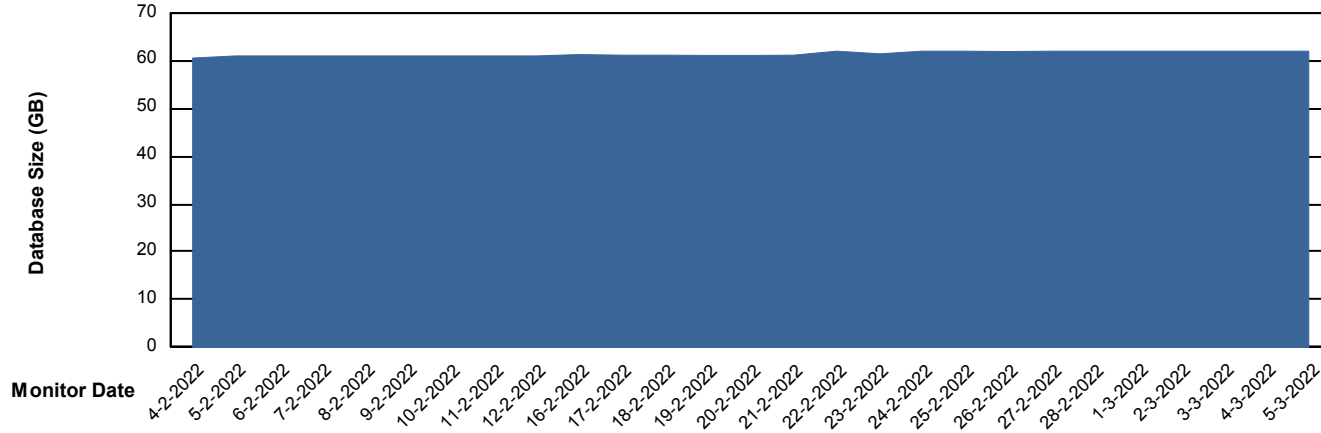

Weekly SLA Customer Report

Customer SPO_Production Silver
Database ID 57

Database Performance SPODB_BI

DB Processes Max 500
DB Sessions Max 772

Weekly SLA Customer Report

Customer SPO_Production Silver
Database ID 57

Database Performance SPODB_Production

DB Processes Max 300
DB Sessions Max 472

Weekly SLA Customer Report

Customer SPO_Production Silver
Database ID 57

Database Performance SPODB_Standby

DB Processes Max 300
DB Sessions Max 472

Weekly SLA Customer Report

Customer SPO_Production Silver
Database ID 57

DATABASE SIZE SPODB_BI

Database growth over last month

DATABASE SIZE SPODB_Production

Database growth over last month

Weekly SLA Customer Report