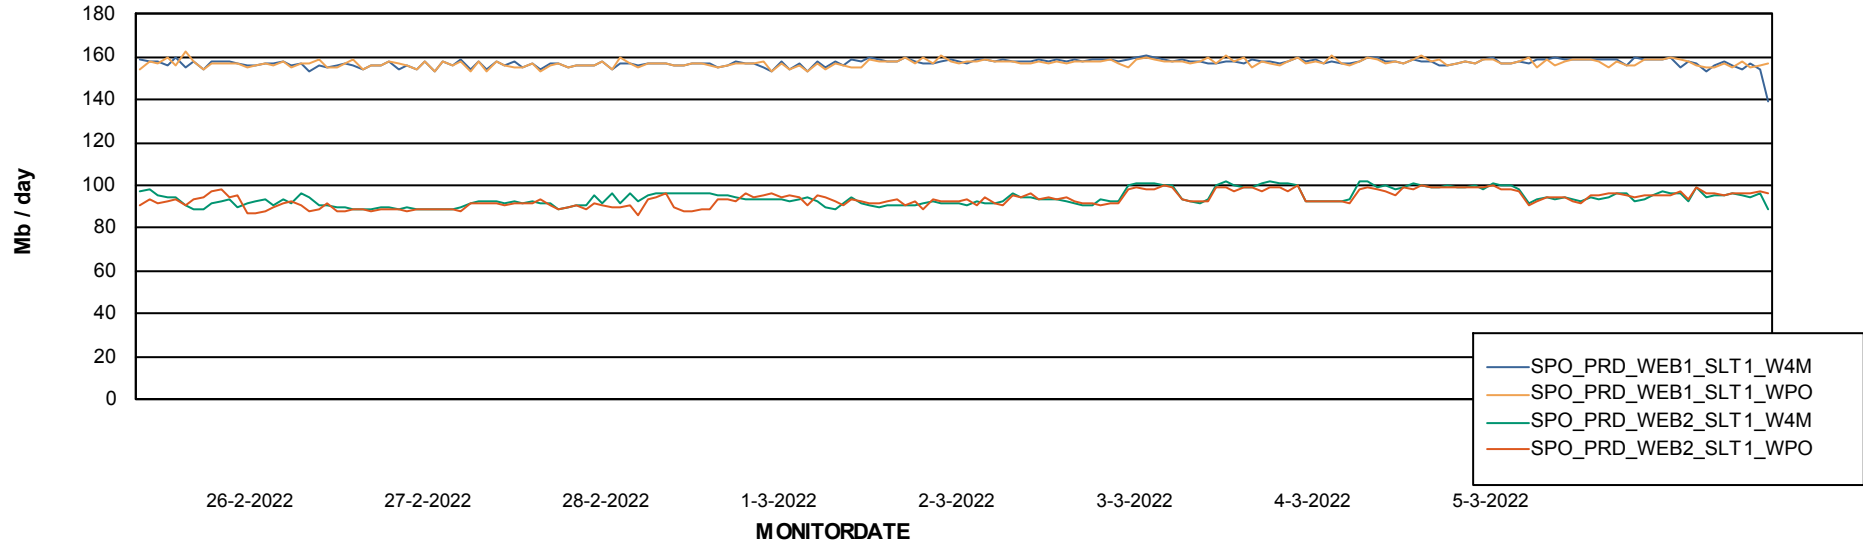

ABSSolute Web Component Services

Avg memory used per ABS Web component