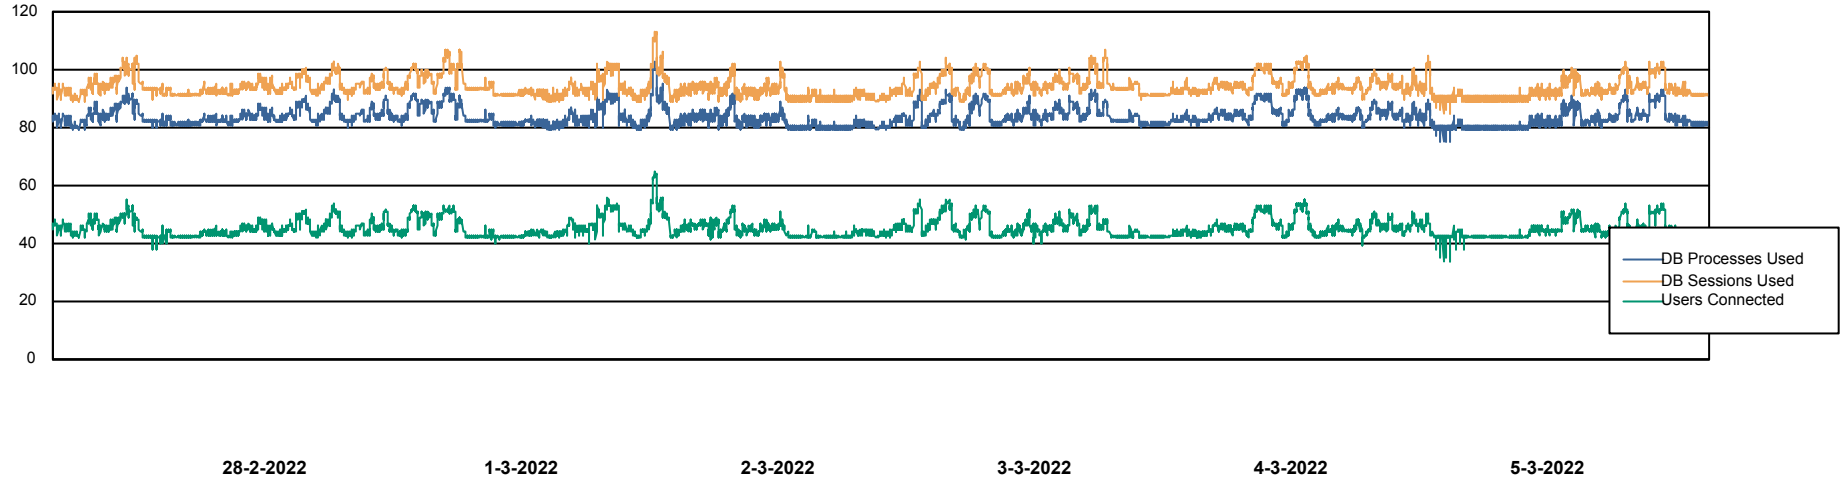

Weekly SLA Customer Report

Customer SPO_Production Silver
Database ID 57

Database Performance SPODB_BI

DB Processes Max 500
DB Sessions Max 772

Weekly SLA Customer Report

Customer SPO_Production Silver
Database ID 57

Database Performance SPODB_Production

DB Processes Max 300
DB Sessions Max 472

Weekly SLA Customer Report

Customer SPO_Production Silver
Database ID 57

Database Performance SPODB_Standby

DB Processes Max 300
DB Sessions Max 472