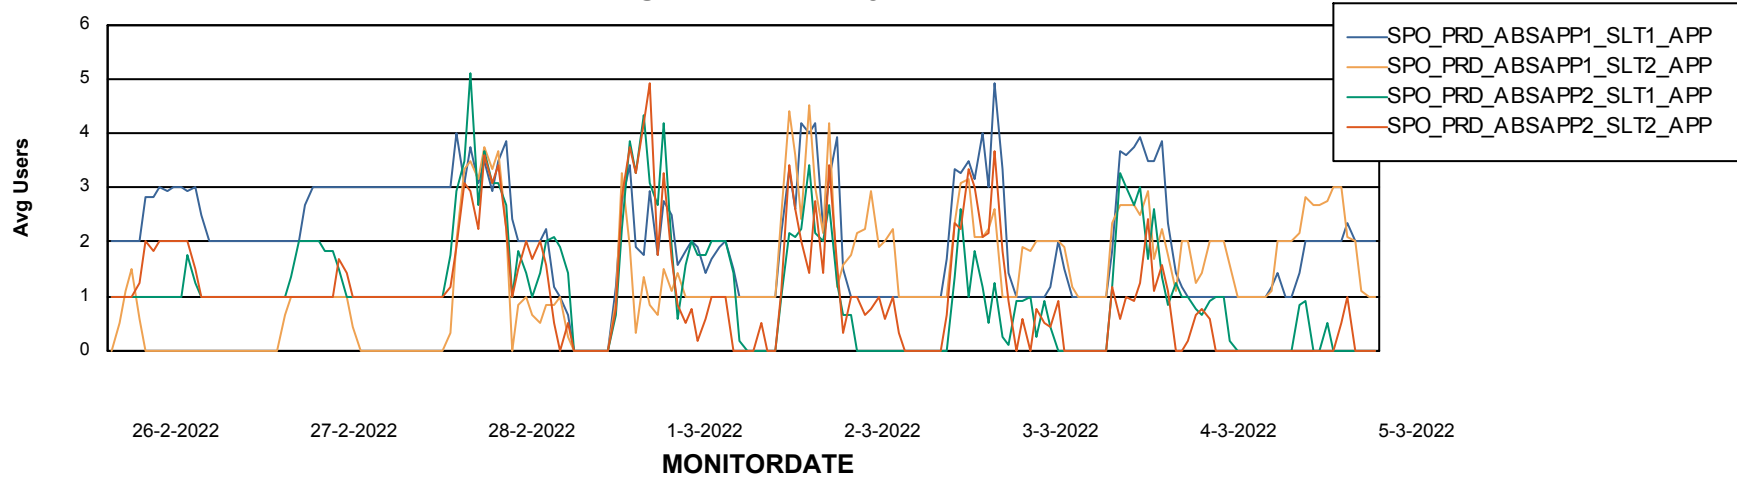

Avg users per day per ABS server