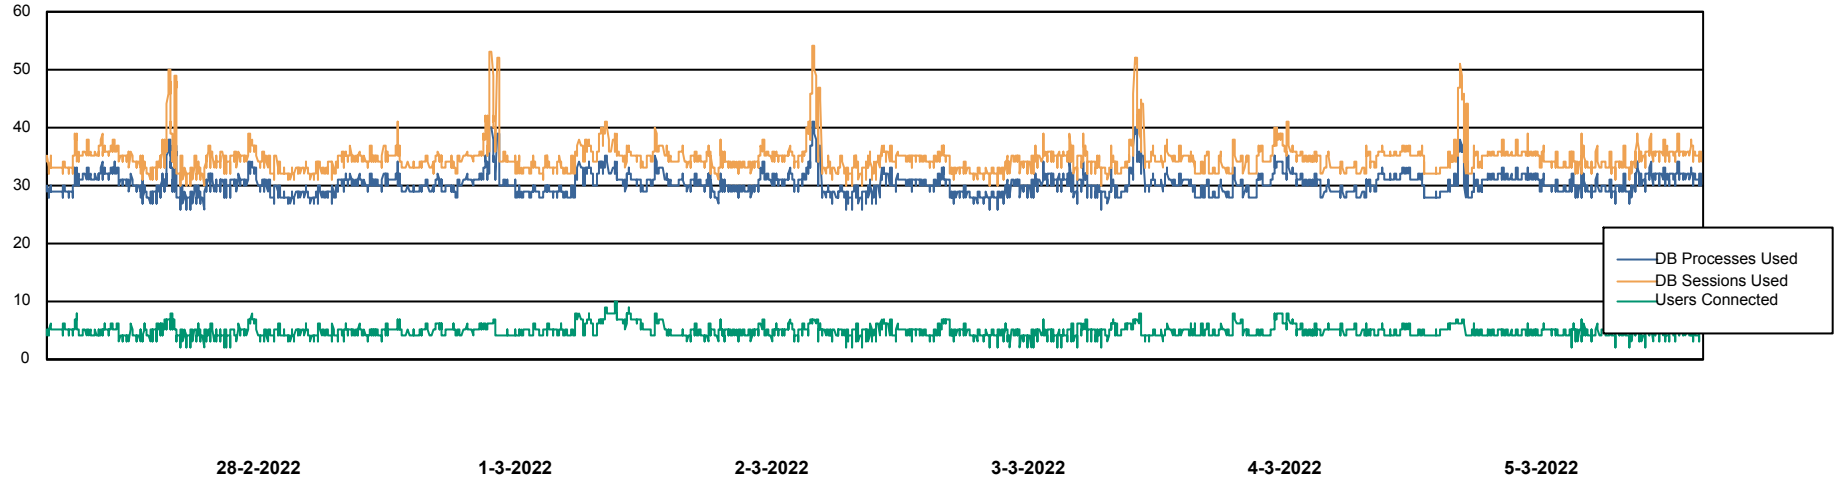

Weekly SLA Customer Report

Customer SPO_Production Silver
 Database ID 57

Harddisk Usage SPO_PRD_ORACLE_BI1

	Free disk space on c: (%)	Total disk space on c: (Gb)	Free disk space on d: (%)	Total disk space on d: (Gb)	Free disk space on e: (%)	Total disk space on e: (Gb)	Free disk space on f: (%)	Total disk space on f: (Gb)
5-3-2022	15	80	42	200	100	100	100	50
4-3-2022	15	80	42	200	100	100	100	50
3-3-2022	15	80	42	200	100	100	100	50
2-3-2022	15	80	42	200	100	100	100	50
1-3-2022	15	80	42	200	100	100	100	50
28-2-2022	15	80	42	200	100	100	100	50
27-2-2022	15	80	42	200	100	100	100	50

Weekly SLA Customer Report

Customer SPO_Production Silver
Database ID 57

Database Performance SPODB_BI

DB Processes Max 500
DB Sessions Max 772

Weekly SLA Customer Report

Customer SPO_Production Silver
Database ID 57