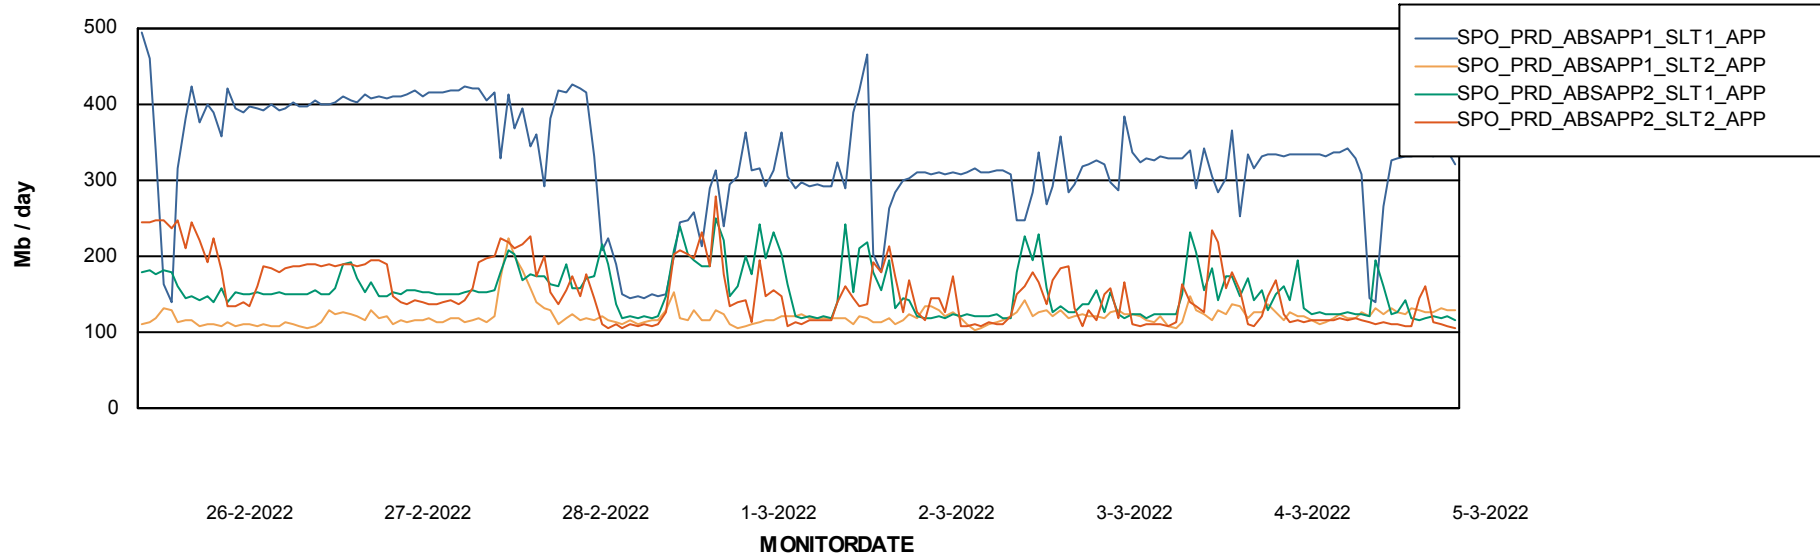

Standby Database Health SPO_Production Silver

Recovery lag for last 7 days

Weekly SLA Customer Report

Customer SPO_Production Silver
Database ID 57

ABSSolute Application Server Services

Avg memory used per ABS Server Service