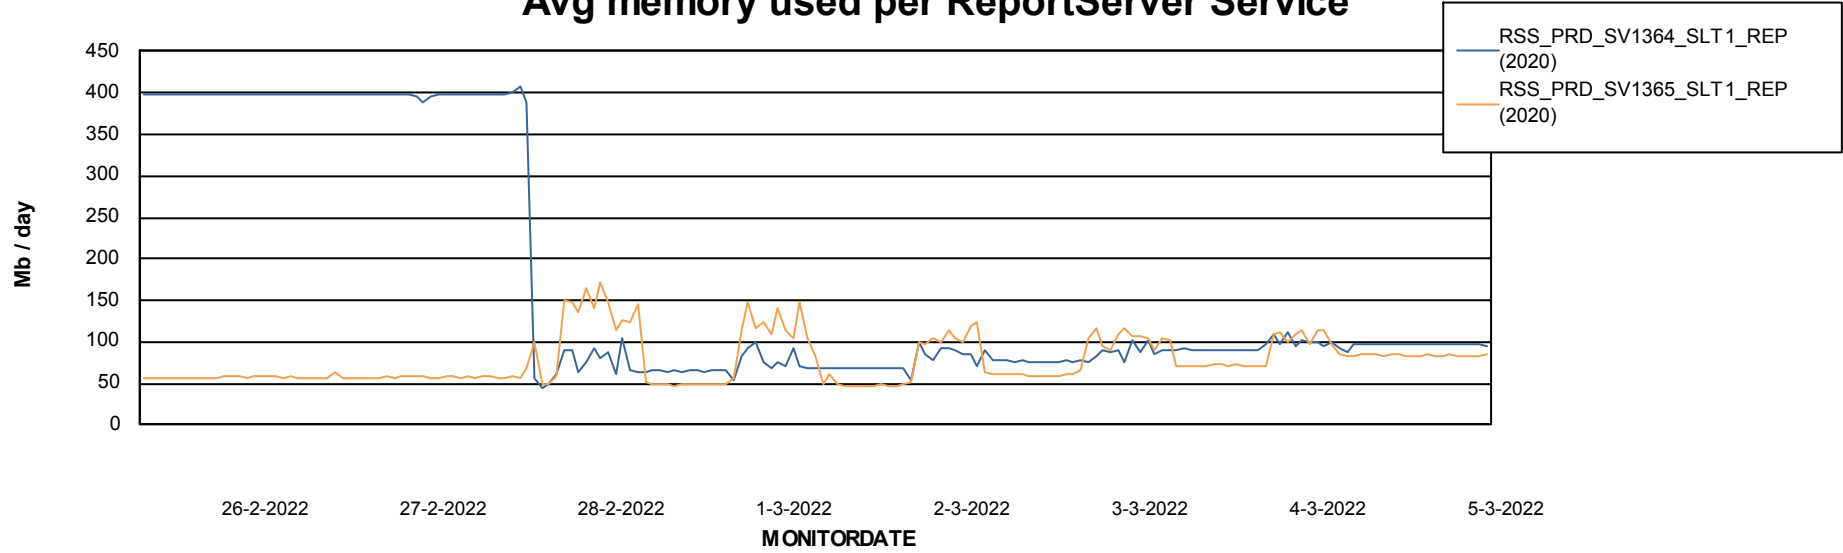

Avg memory used per ABS Server Service

Avg users per day per ABS server

Weekly SLA Customer Report

Customer RSS Production
Database ID 52

ABSSolute Application ReportServer Services

Avg memory used per ReportServer Service