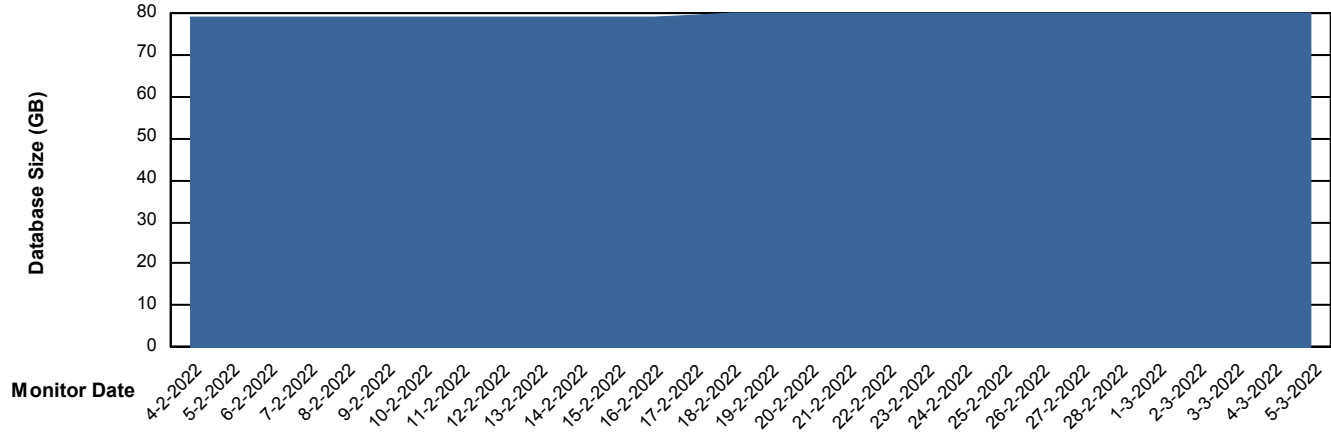

Database Performance RSS_DB_Standby (2020)

DB Processes Max 300
DB Sessions Max 472

Weekly SLA Customer Report

Customer RSS Production
 Database ID 52

DATABASE SIZE RSS_DB_Primary (2020)

Database growth over last month