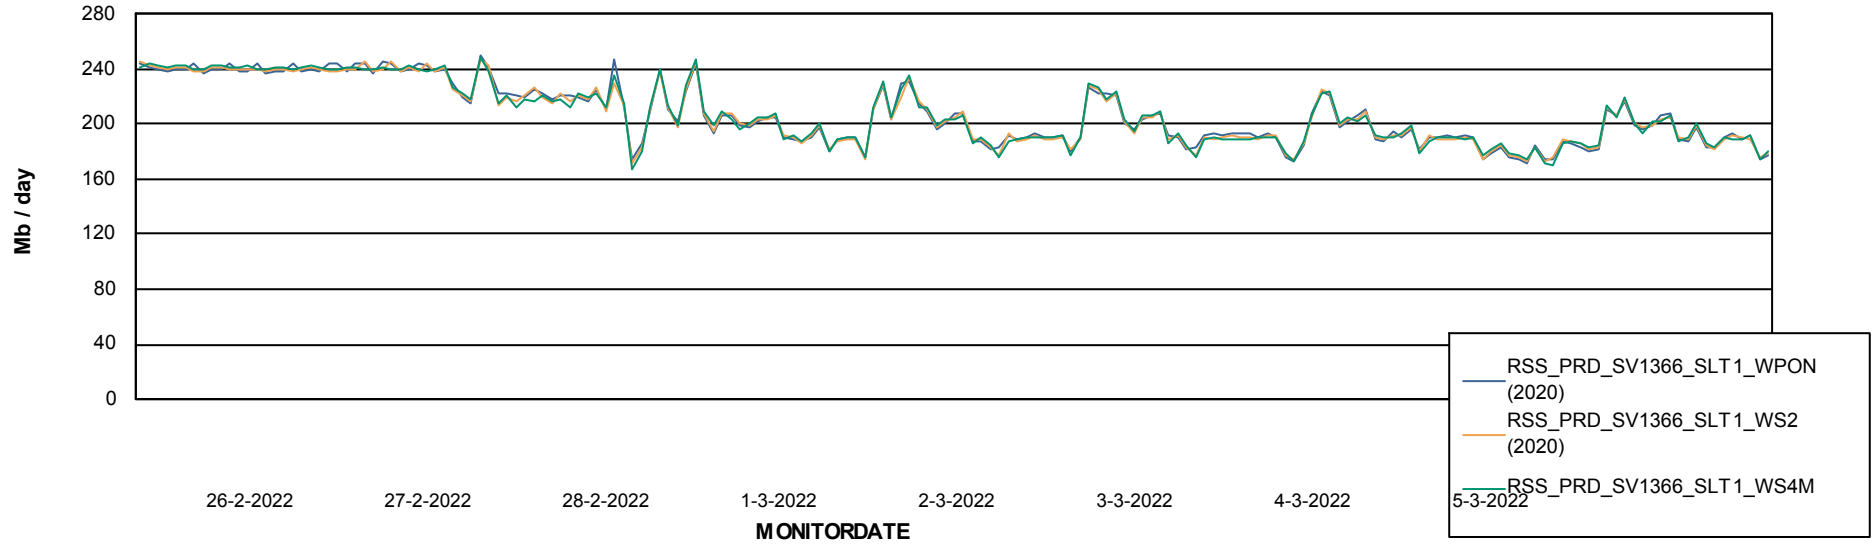

ABSSolute Web Component Services

Avg memory used per ABS Web component