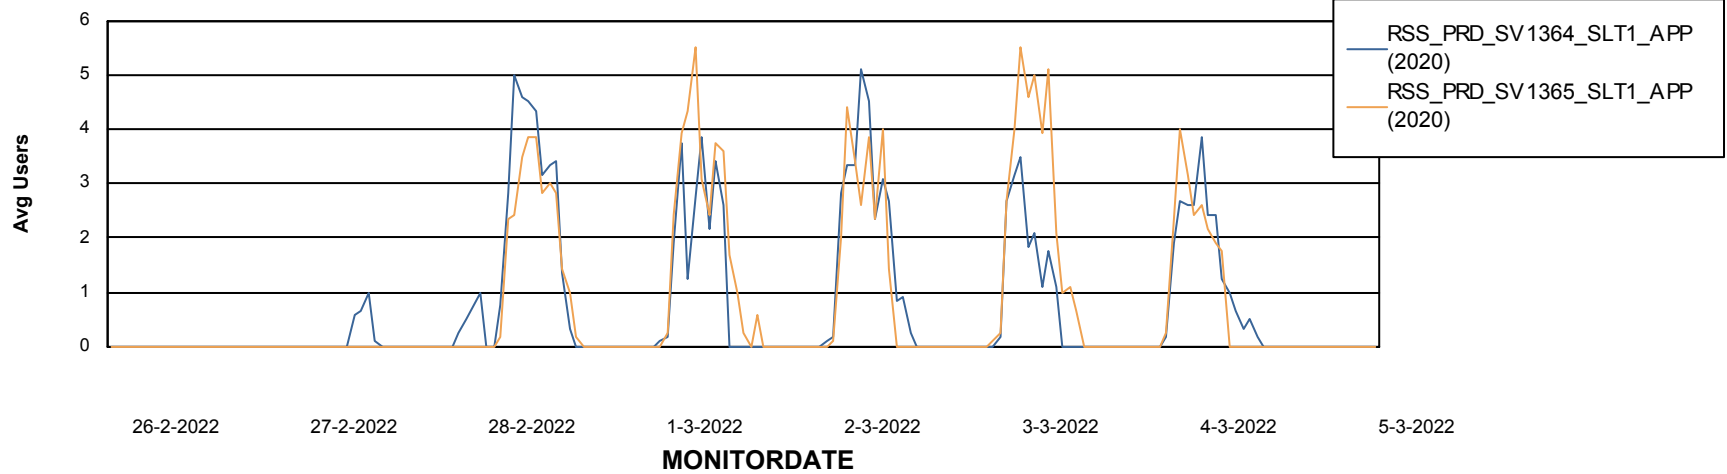

Avg users per day per ABS server