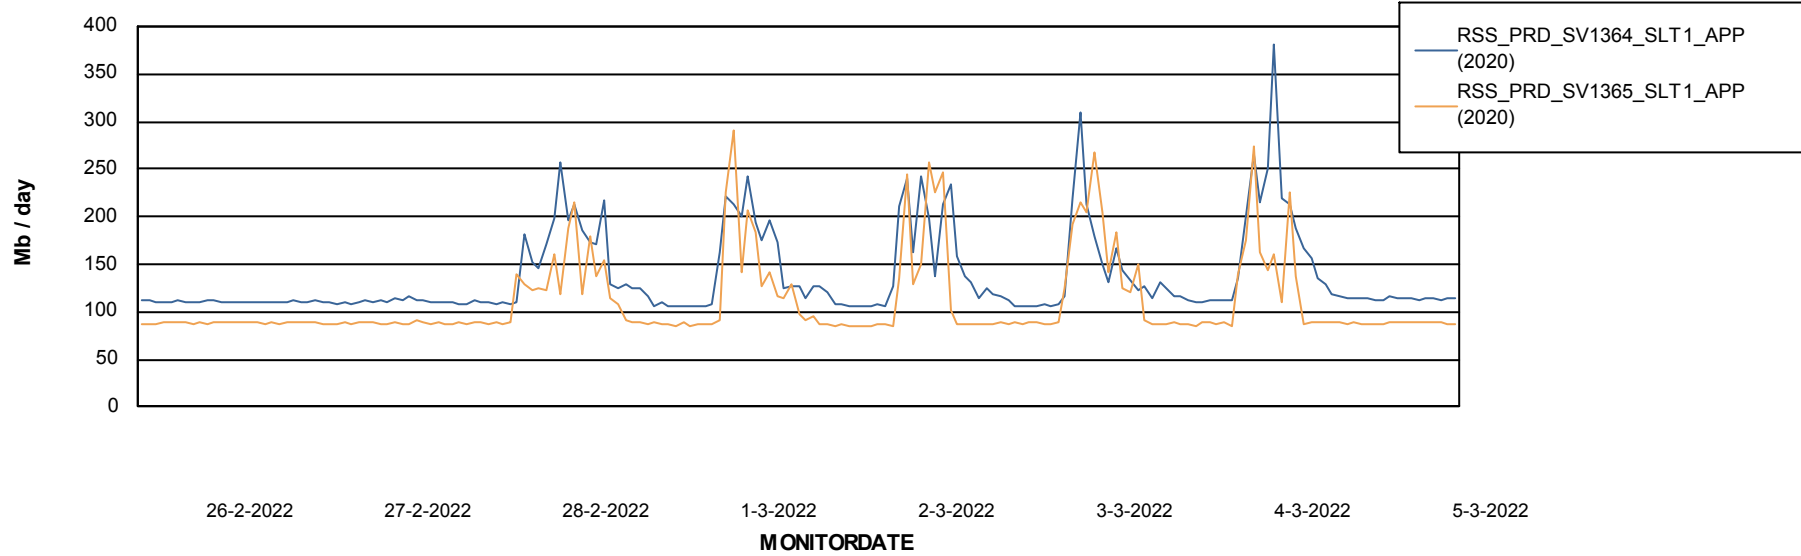

ABSSolute Application Server Services

Avg memory used per ABS Server Service