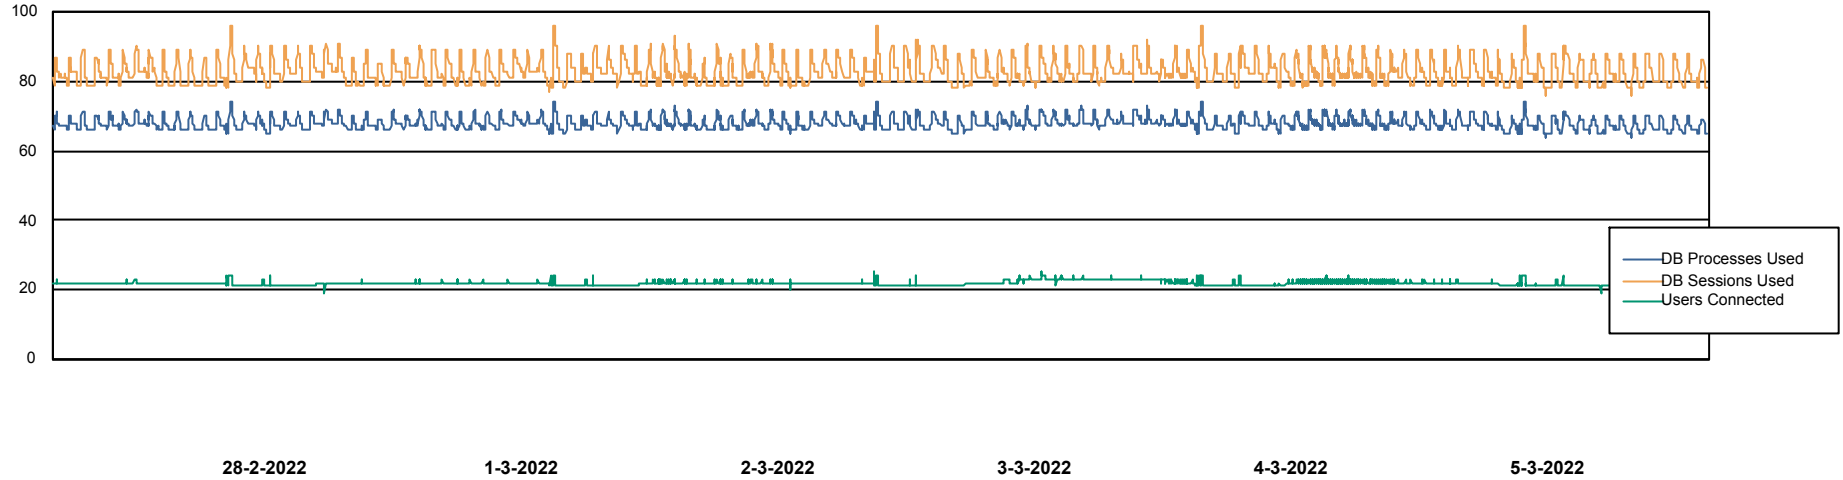

Database Performance RSS_DB_Primary (2020)

DB Processes Max 300
DB Sessions Max 472