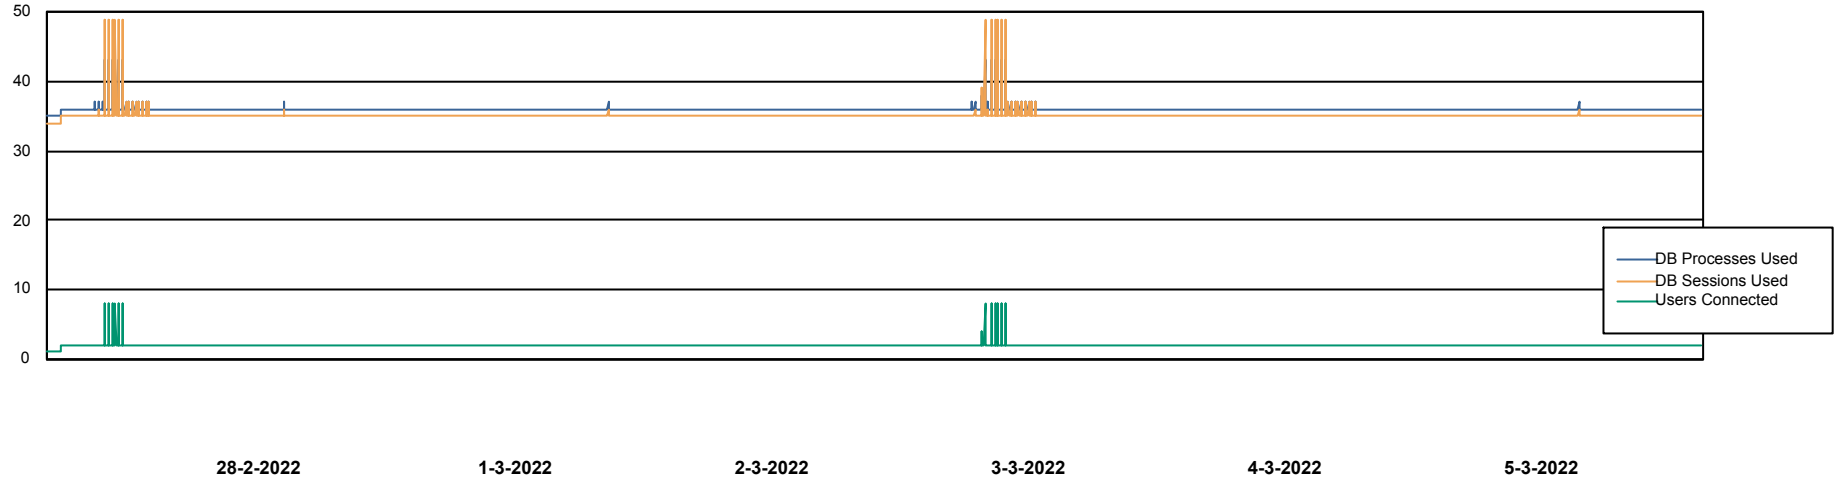

Database Performance RSS_DB_Standby (2020)

DB Processes Max 300
DB Sessions Max 472