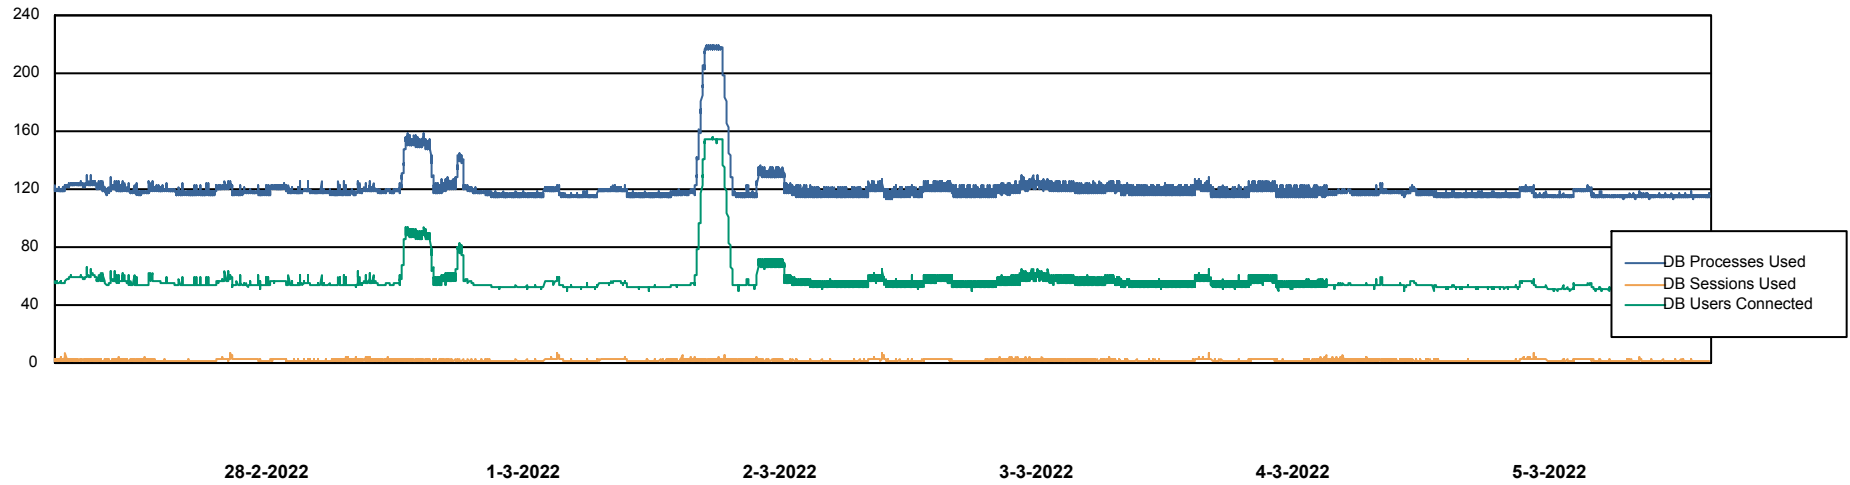

Database Performance PHSDB_Production

DB Processes Max 1,000