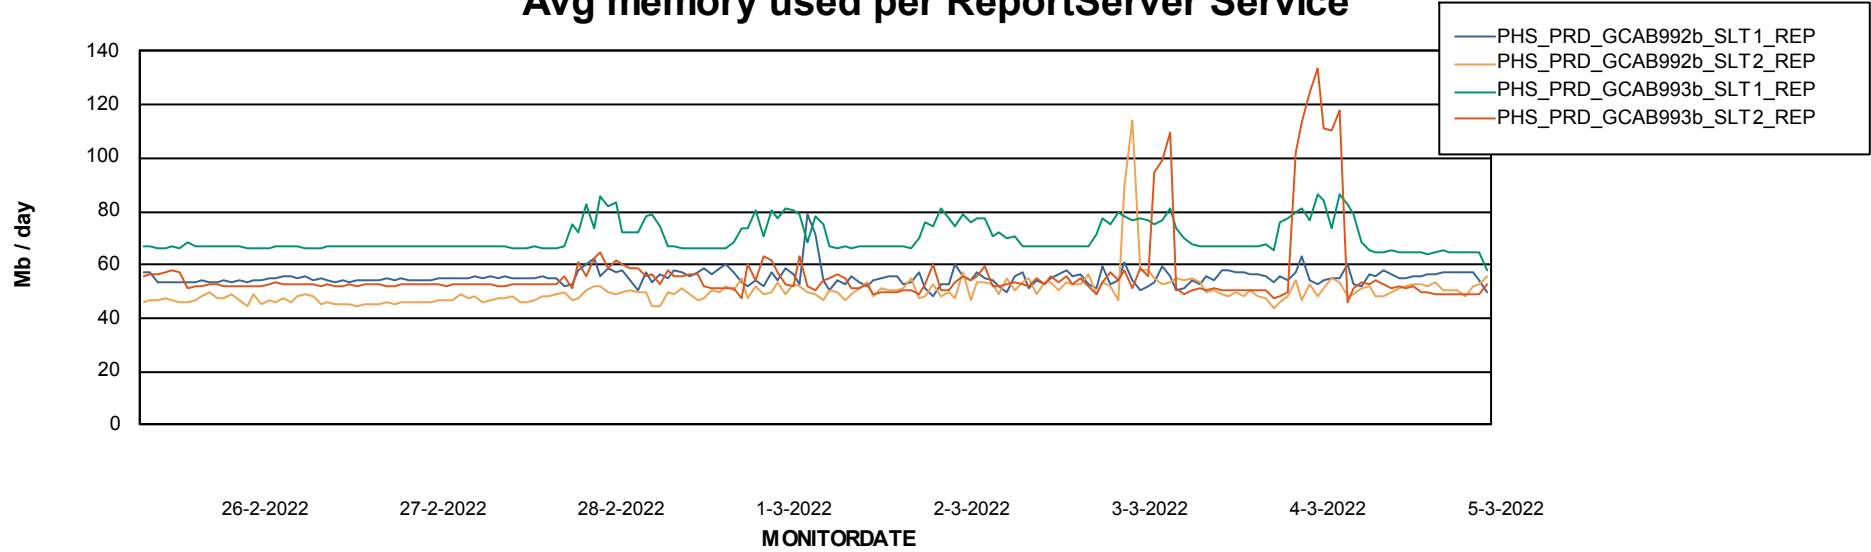

ABSSolute Application ReportServer Services

Avg memory used per ReportServer Service