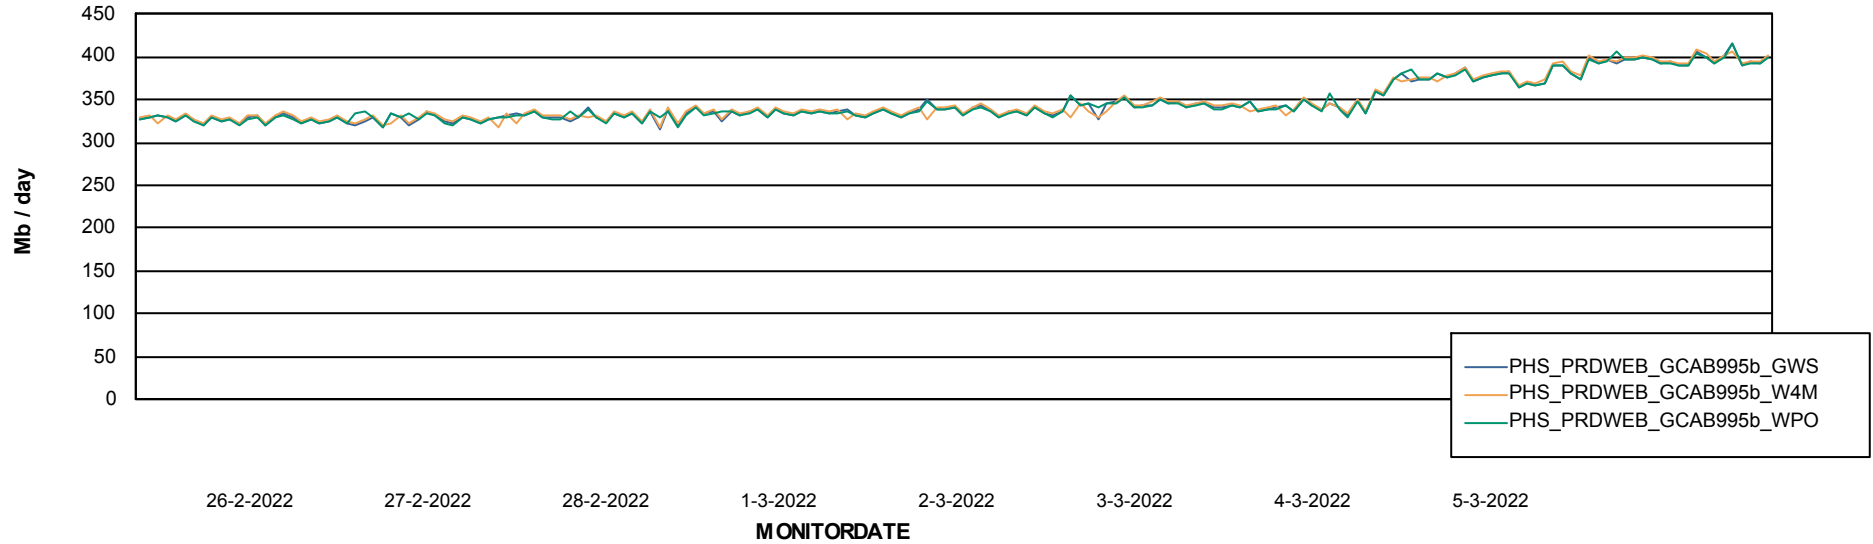

ABSSolute Application ReportServer Services

Avg memory used per ReportServer Service

Weekly SLA Customer Report

Customer PHS_Production
Database ID 47

ABSSolute Web Component Services

Avg memory used per ABS Web component