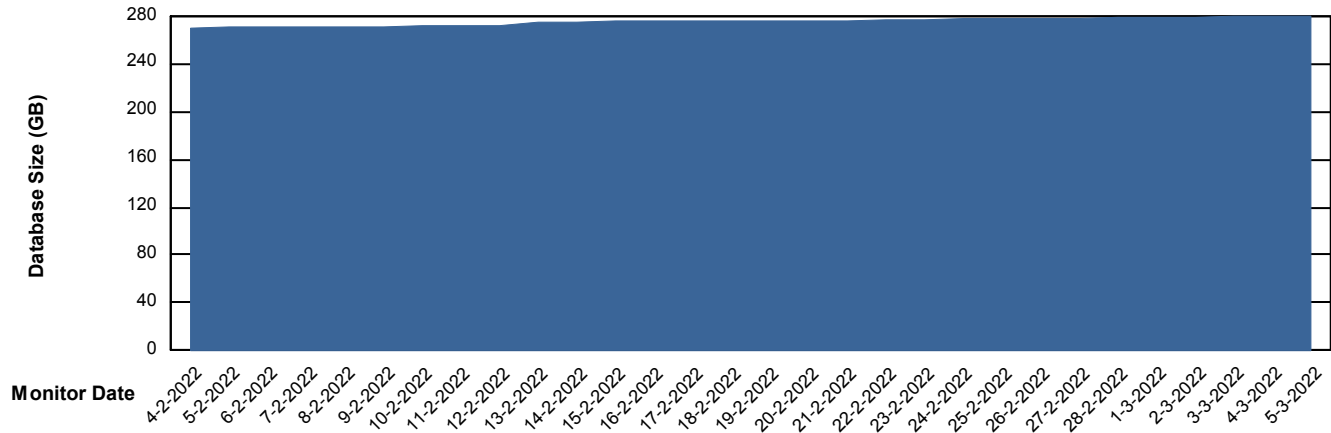

DATABASE SIZE PHSDB_Test

Database growth over last month