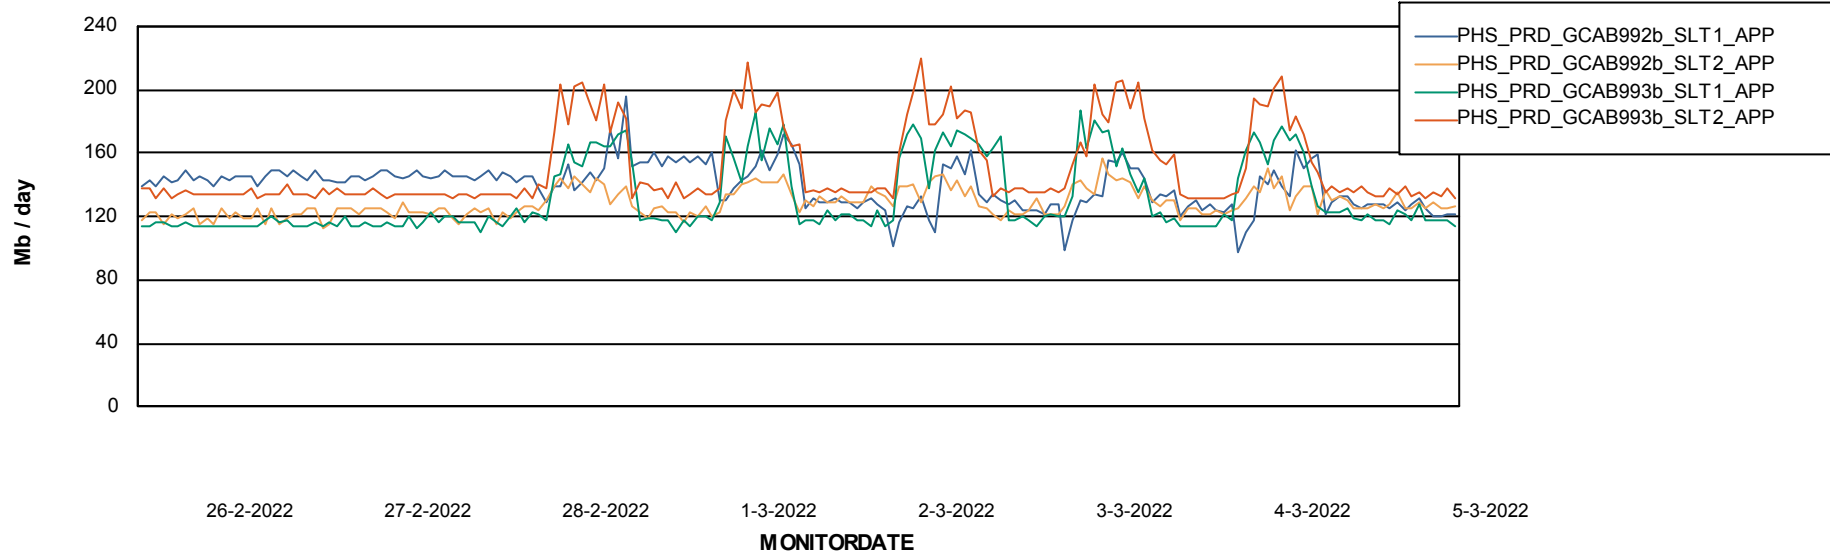

ABSSolute Application Server Services

Avg memory used per ABS Server Service