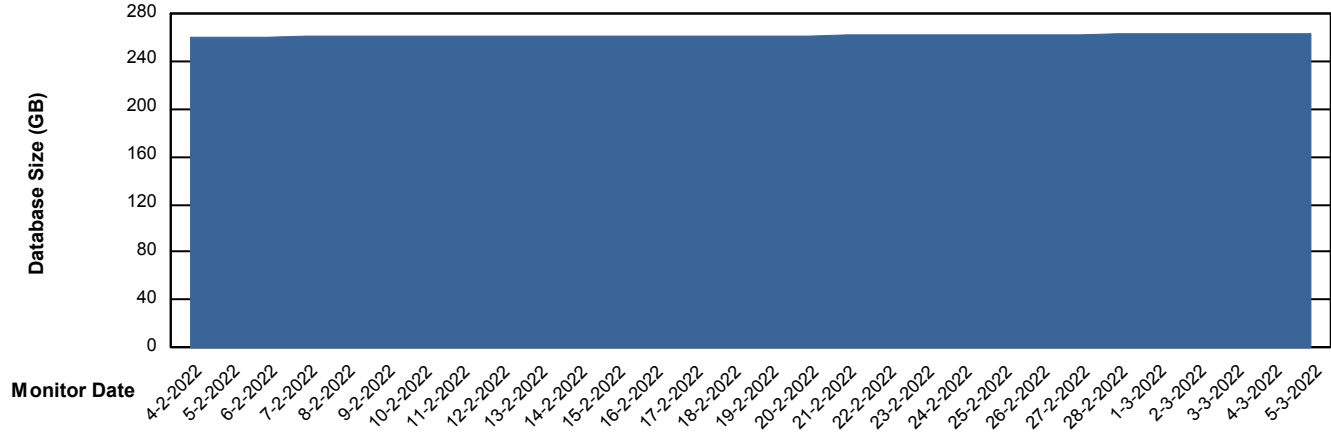

DATABASE SIZE PHSDB_Production

Database growth over last month