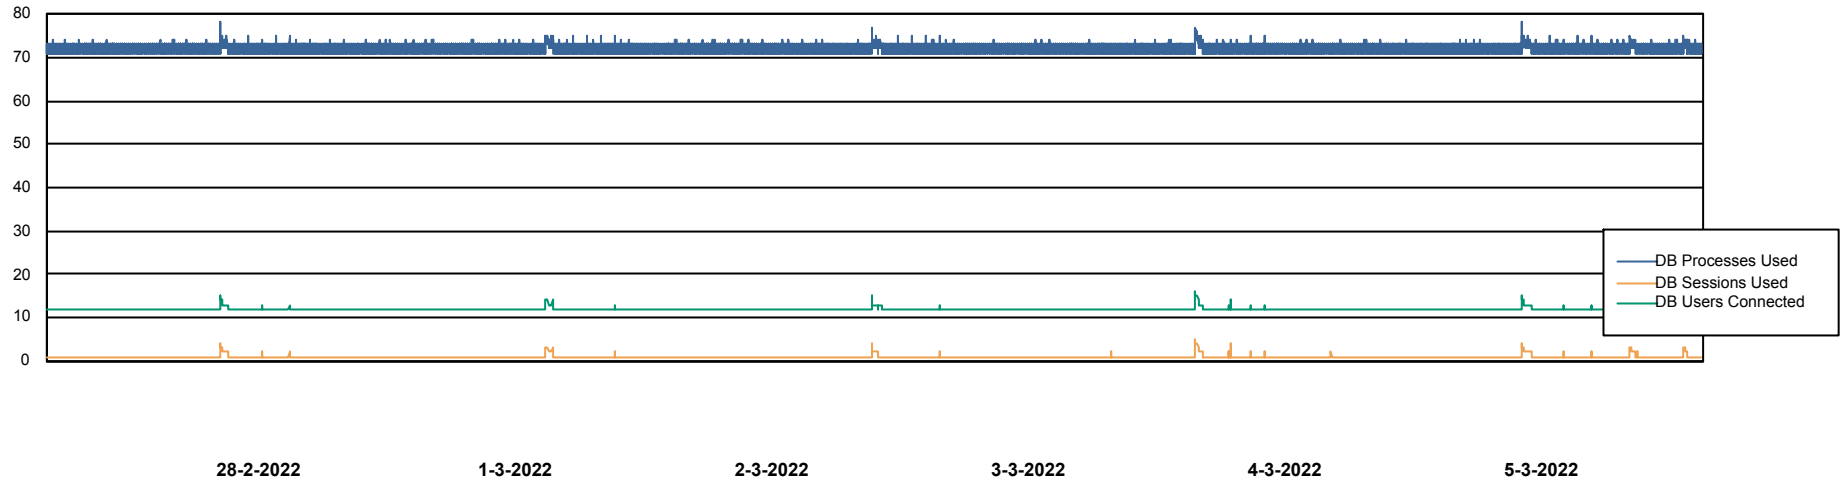

DB Processes Max 1,000

Weekly SLA Customer Report

Customer PHS_Production
Database ID 47

Database Performance PHSDB_Test

DB Processes Max 1,000

Weekly SLA Customer Report

Customer PHS_Production
Database ID 47