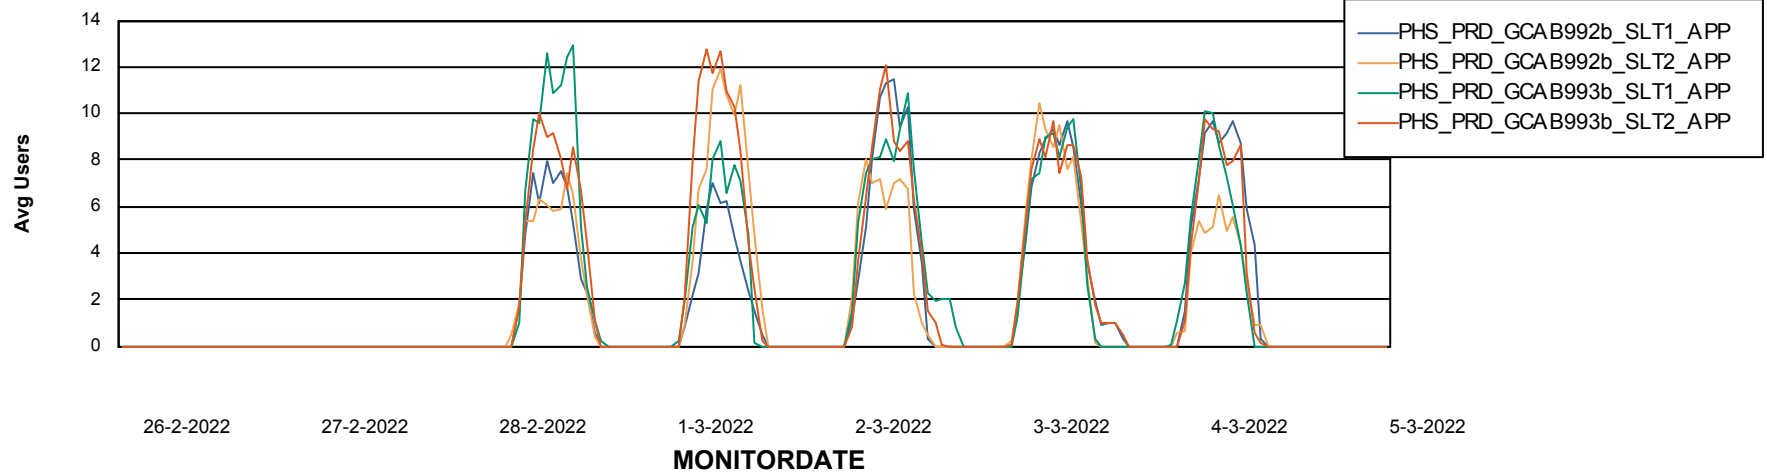

Weekly SLA Customer Report

Customer PHS_Production
Database ID 47

ABSSolute Application Server Services

Avg memory used per ABS Server Service

Avg users per day per ABS server

Weekly SLA Customer Report

Customer PHS_Production
Database ID 47