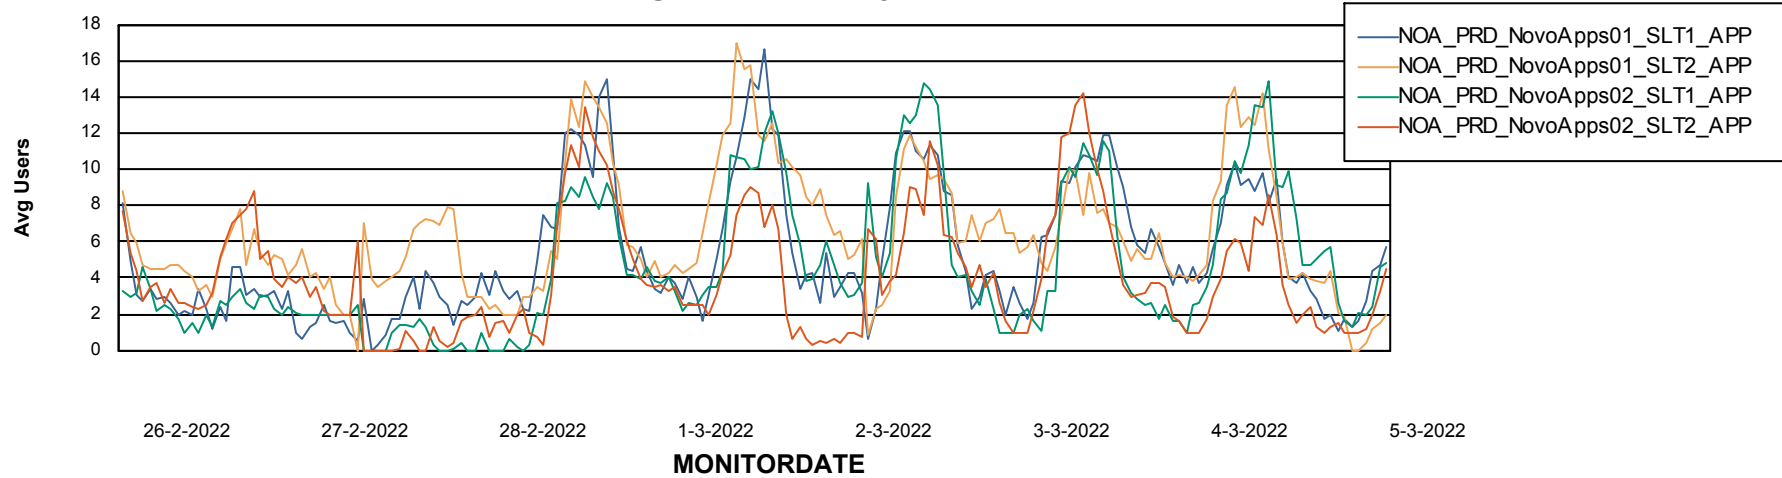

Weekly SLA Customer Report

Customer NOA_Production
Database ID 116

ABSSolute Application Server Services

Avg memory used per ABS Server Service

Avg users per day per ABS server

Weekly SLA Customer Report

Customer NOA_Production
Database ID 116