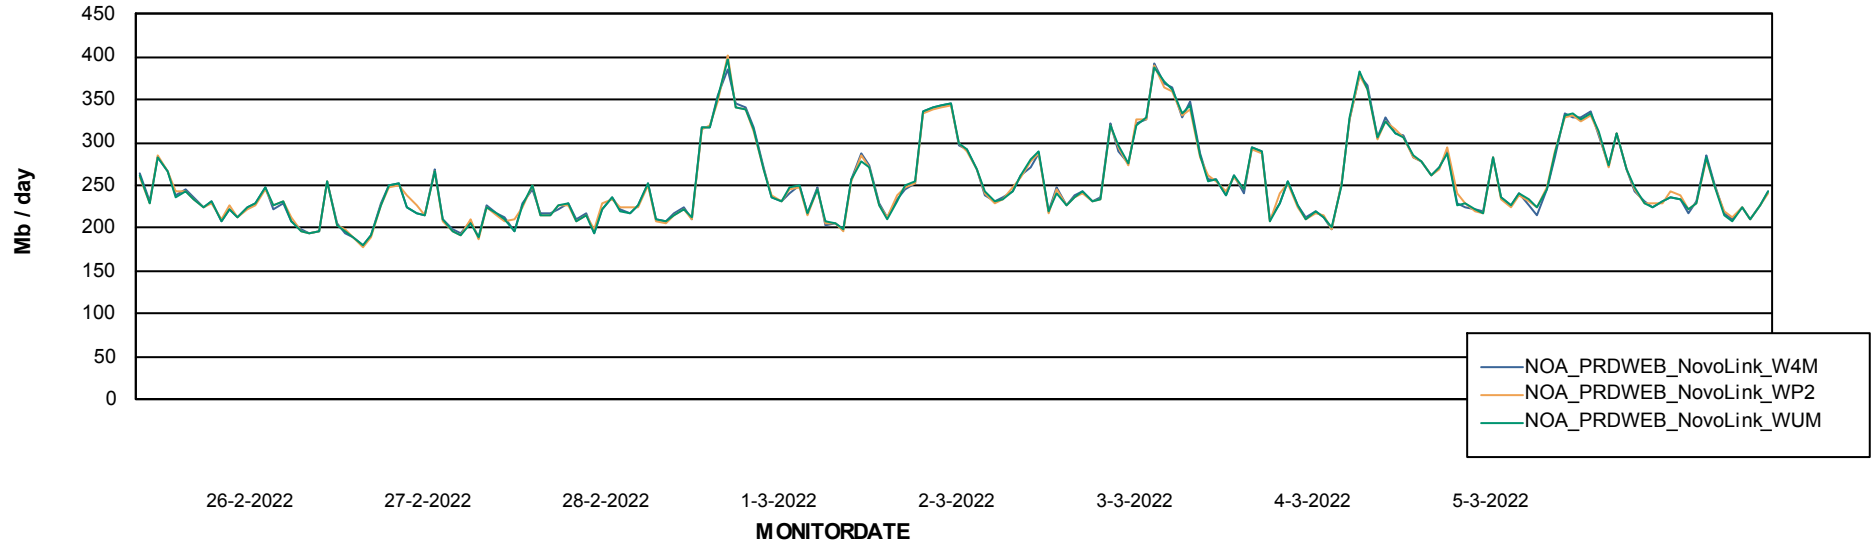

ABSSolute Application ReportServer Services

Avg memory used per ReportServer Service

Weekly SLA Customer Report

Customer NOA_Production
Database ID 116

ABSolute Web Component Services

Avg memory used per ABS Web component