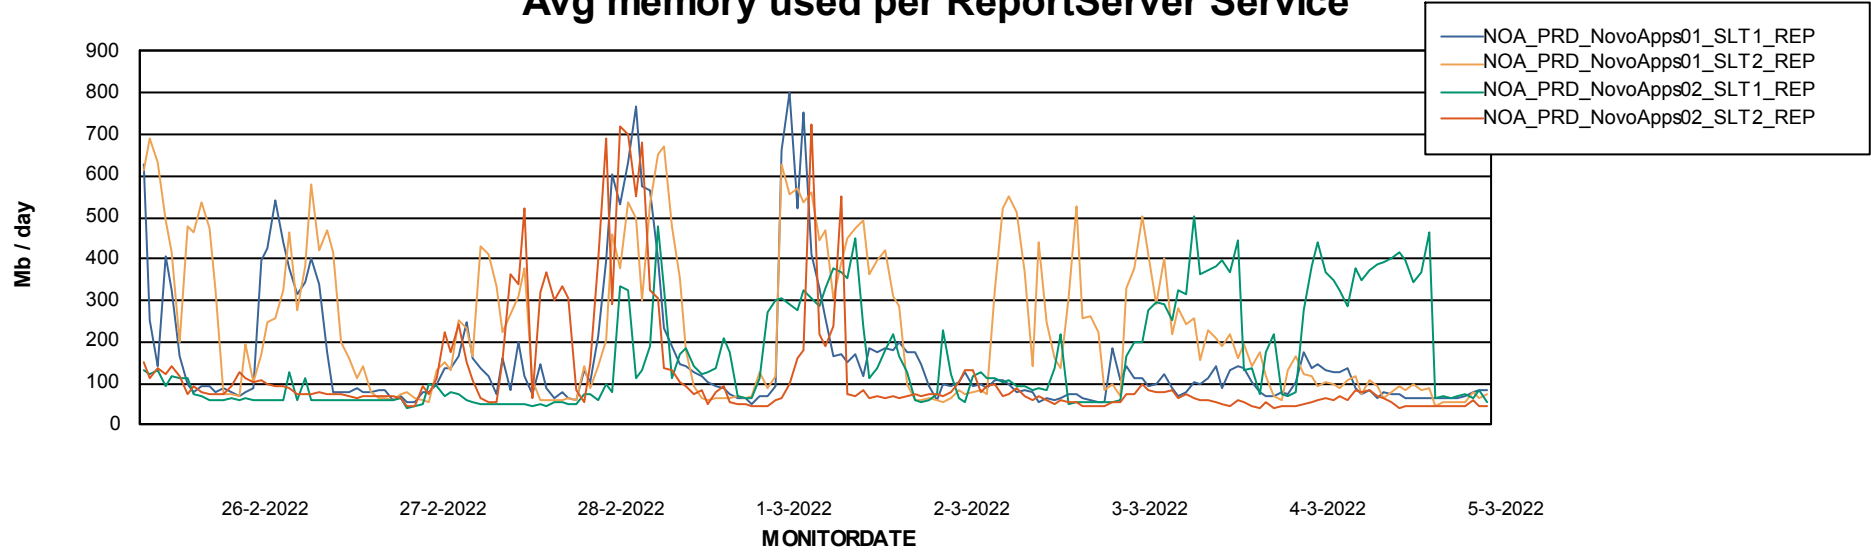

ABSSolute Application ReportServer Services

Avg memory used per ReportServer Service