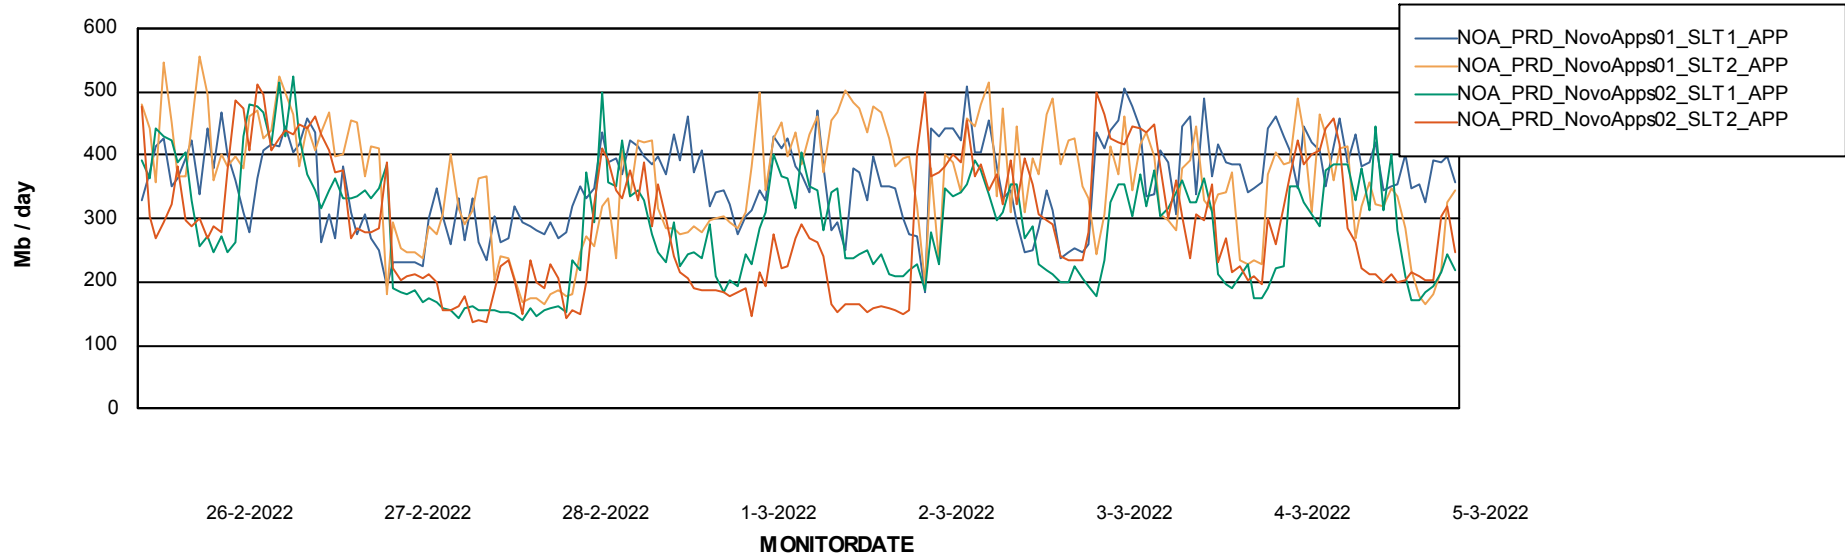

Weekly SLA Customer Report

Customer NOA_Production
Database ID 116

Database Performance NOA_PRD_NovoABS01_DB

DB Processes Max 300

Weekly SLA Customer Report

Customer NOA_Production
Database ID 116

Database Performance NOA_STB_NovoABS03_DB

DB Processes Max 300

Weekly SLA Customer Report

Customer NOA_Production
 Database ID 116

DATABASE SIZE NOA_PRD_NovoABS01_DB

Database growth over last month

Database Tablespace NOA_PRD_NovoABS01_DB

Date	Tablespace Name	Filesize (Gb)	Usedsize (Gb)	Percentage free
5-3-2022	ABSDATA	148	107	28
	INDX	184	146	21
4-3-2022	ABSDATA	148	107	28
	INDX	184	145	21
3-3-2022	ABSDATA	148	107	28
	INDX	184	145	21
2-3-2022	ABSDATA	148	107	28
	INDX	184	145	21
1-3-2022	ABSDATA	148	107	28
	INDX	184	145	21
28-2-2022	ABSDATA	148	107	28
	INDX	184	145	21
27-2-2022	ABSDATA	148	107	28
	INDX	184	145	21

Weekly SLA Customer Report

Customer NOA_Production
Database ID 116

ABSSolute Application Server Services

Avg memory used per ABS Server Service

Avg users per day per ABS server

Weekly SLA Customer Report

Customer NOA_Production
Database ID 116