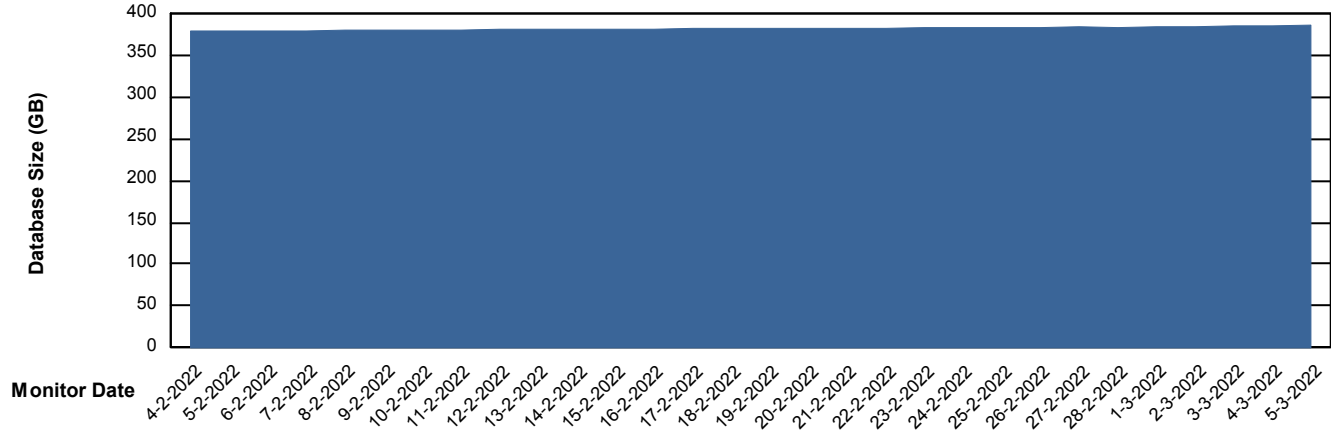

DATABASE SIZE LTS_PROD_CLSABSBI01_BI

Database growth over last month