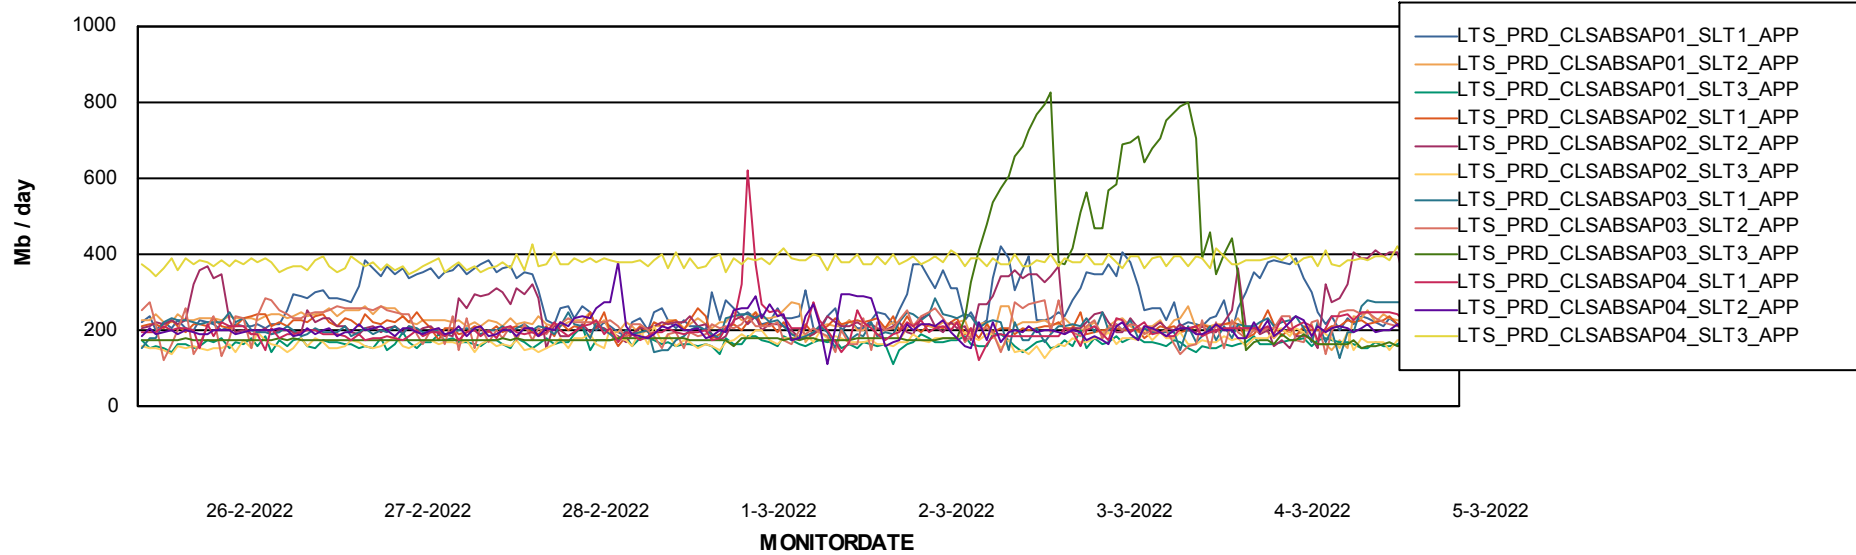

ABSSolute Application Server Services

Avg memory used per ABS Server Service