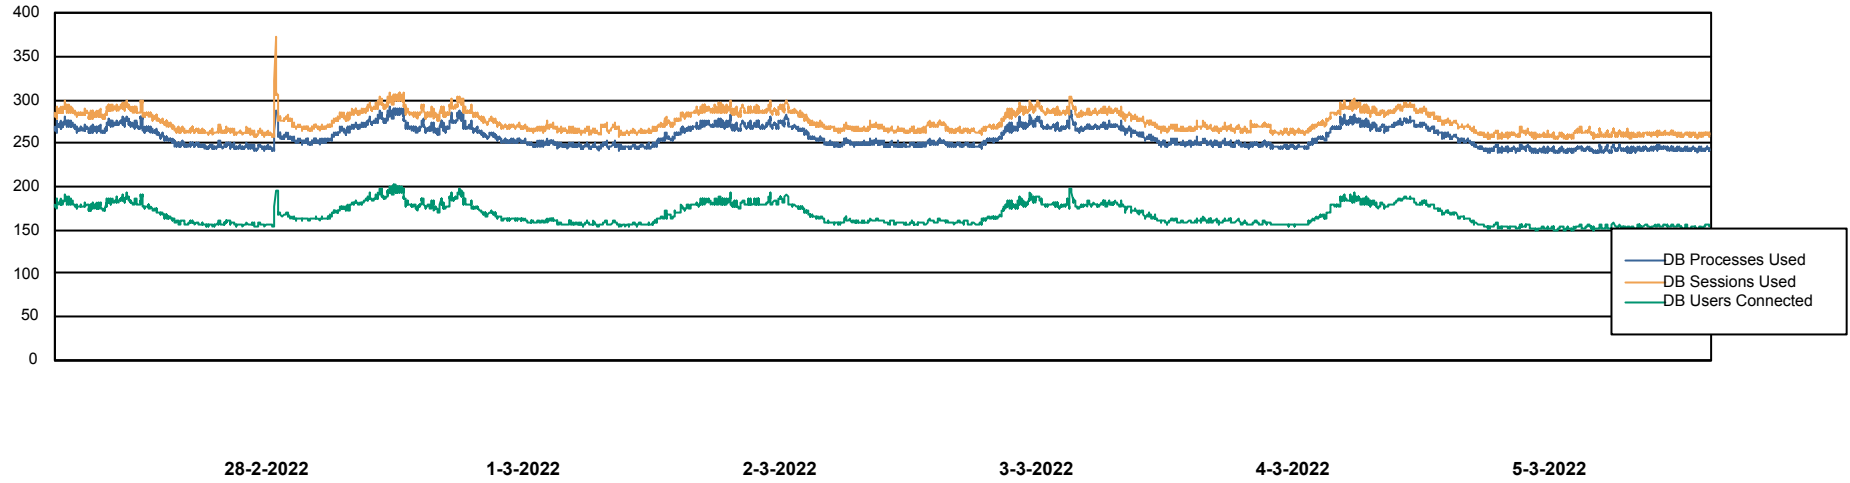

Weekly SLA Customer Report

Customer LTS(CleanLease)_Production
Database ID 126

Database Performance LTS_PROD_CLSABSBI01_BI

Weekly SLA Customer Report

Customer LTS(CleanLease)_Production
Database ID 126

Database Performance LTS_PROD_CLSABSD01_PRDB