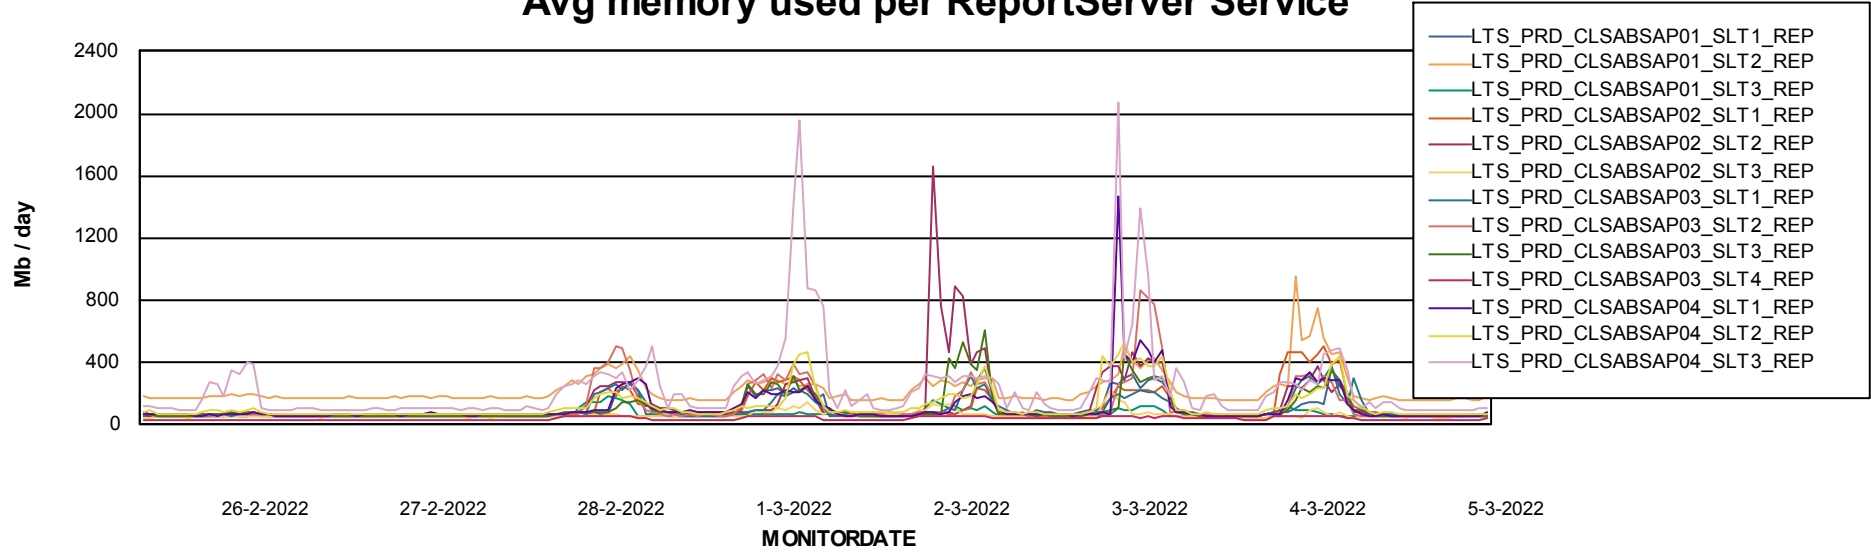

ABSSolute Application ReportServer Services

Avg memory used per ReportServer Service