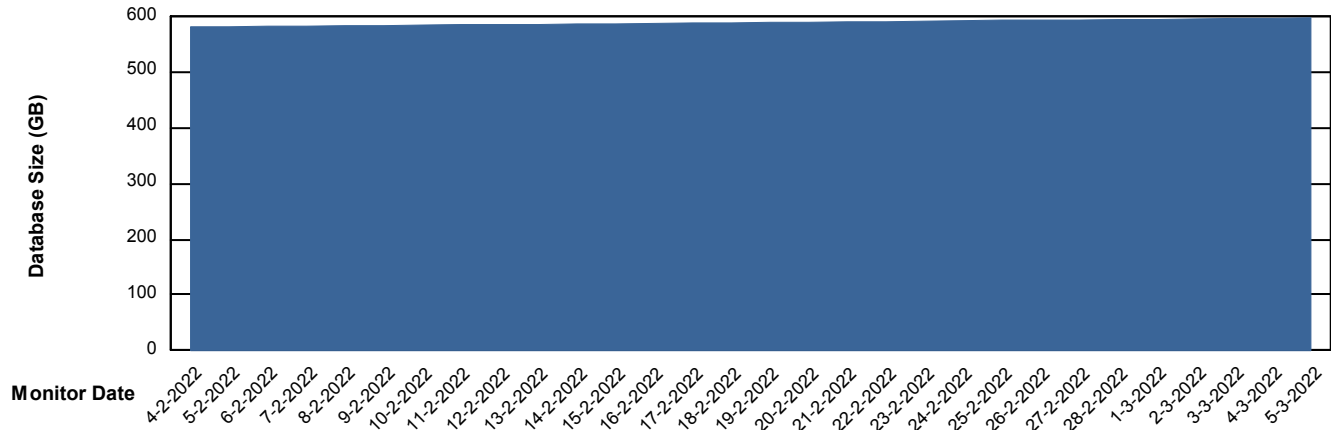

Customer LTS(CleanLease)_Production
Database ID 126

DATABASE SIZE LTS_PROD_CLSABSBI01_BI

Database growth over last month

DATABASE SIZE LTS_PROD_CLSABSDB01_PRDB

Database growth over last month

Weekly SLA Customer Report