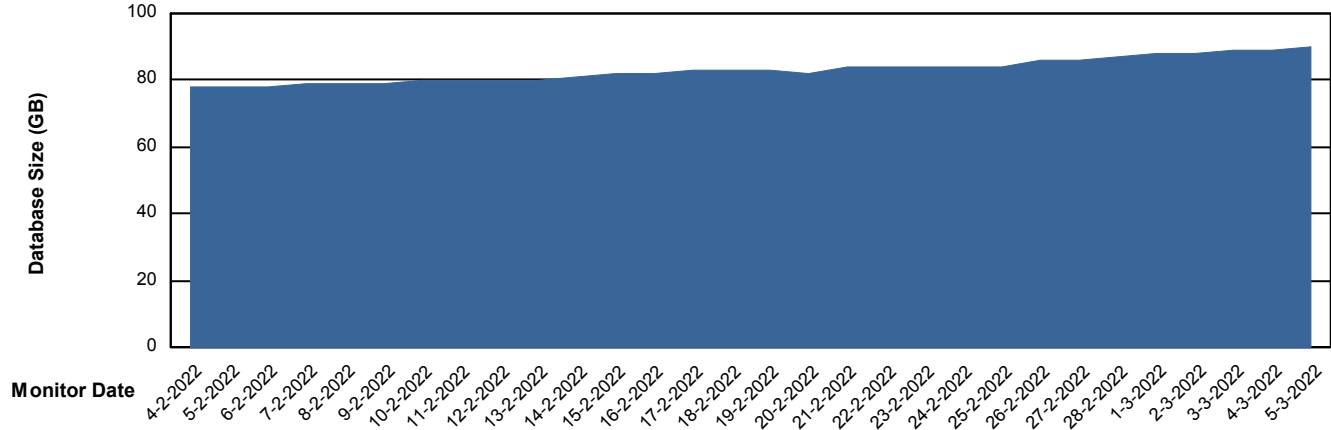

DB Processes Max 1,000
DB Processes Max 4
DB Processes Max 0

Weekly SLA Customer Report

Customer JSG_Production
Database ID 102

Database Performance JSG_PRD_SAREK_DB

Weekly SLA Customer Report

Customer JSG_Production
Database ID 102

DATABASE SIZE JSG_PRD_PICARD_DB

Database growth over last month

DATABASE SIZE JSG_PRD_SAREK_DB

Database growth over last month

Weekly SLA Customer Report

Customer JSG_Production
 Database ID 102

Database Tablespace JSG_PRD_PICARD_DB