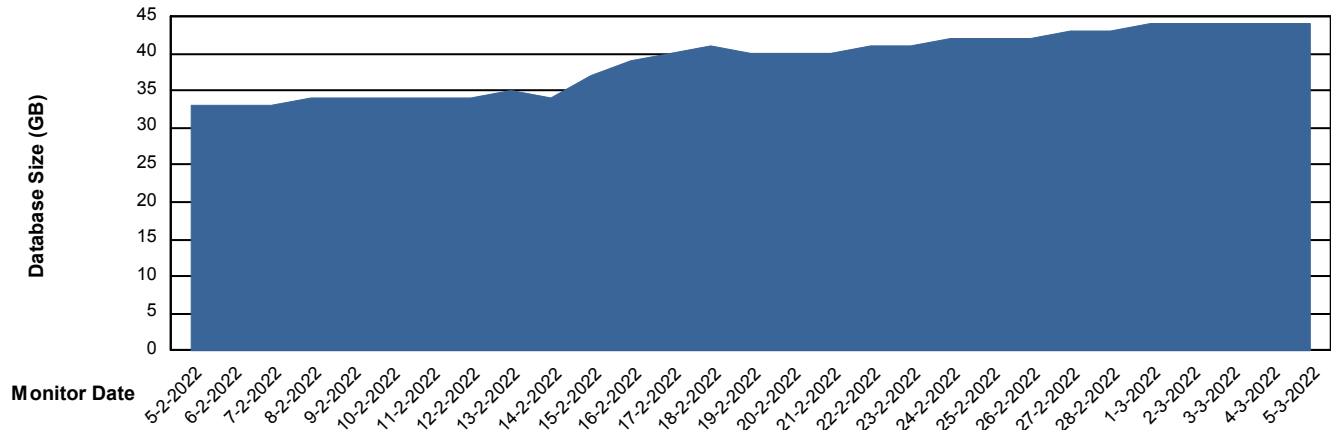

DATABASE SIZE JSG_PRD_SAREK_DB

Database growth over last month