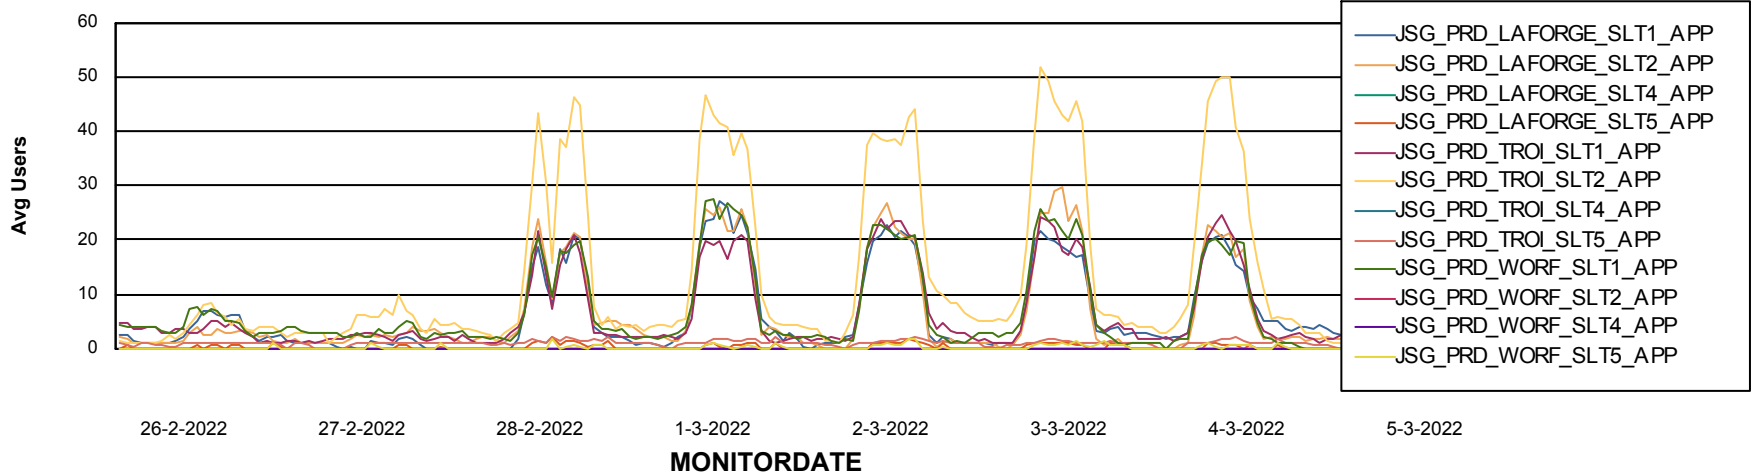

Weekly SLA Customer Report

Customer JSG_Production
Database ID 102

BI last ETL error for	JSG_PRD_SAREK_DB
zo, 27-02-2022	None
wo, 2-03-2022	None
za, 5-03-2022	None
do, 3-03-2022	None
vr, 4-03-2022	None
di, 1-03-2022	None
ma, 28-02-2022	None
za, 5-03-2022	None
zo, 27-02-2022	None
di, 1-03-2022	None
wo, 2-03-2022	None
ma, 28-02-2022	None
do, 3-03-2022	None
vr, 4-03-2022	None

Weekly SLA Customer Report

Customer JSG_Production
Database ID 102

ABSSolute Application Server Services

Avg memory used per ABS Server Service

Avg users per day per ABS server

Weekly SLA Customer Report

Customer JSG_Production
Database ID 102