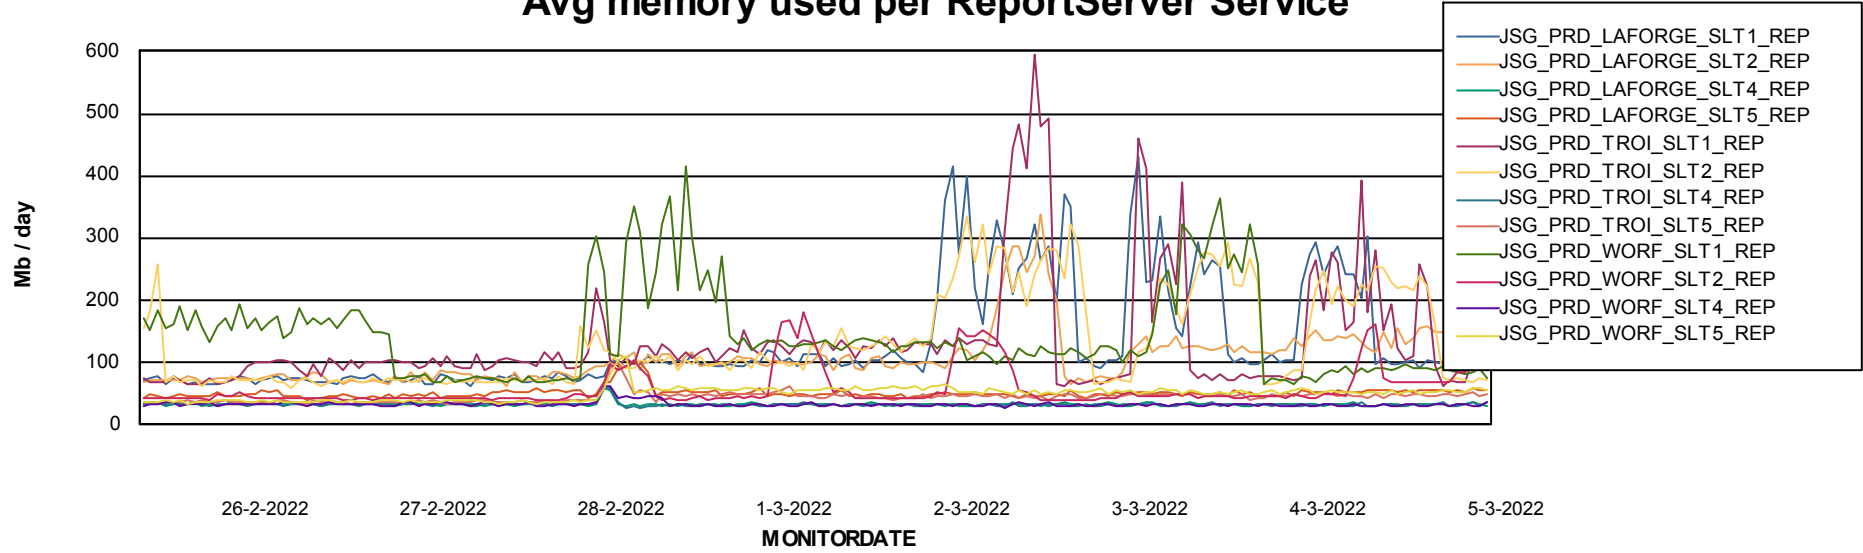

ABSSolute Application ReportServer Services

Avg memory used per ReportServer Service