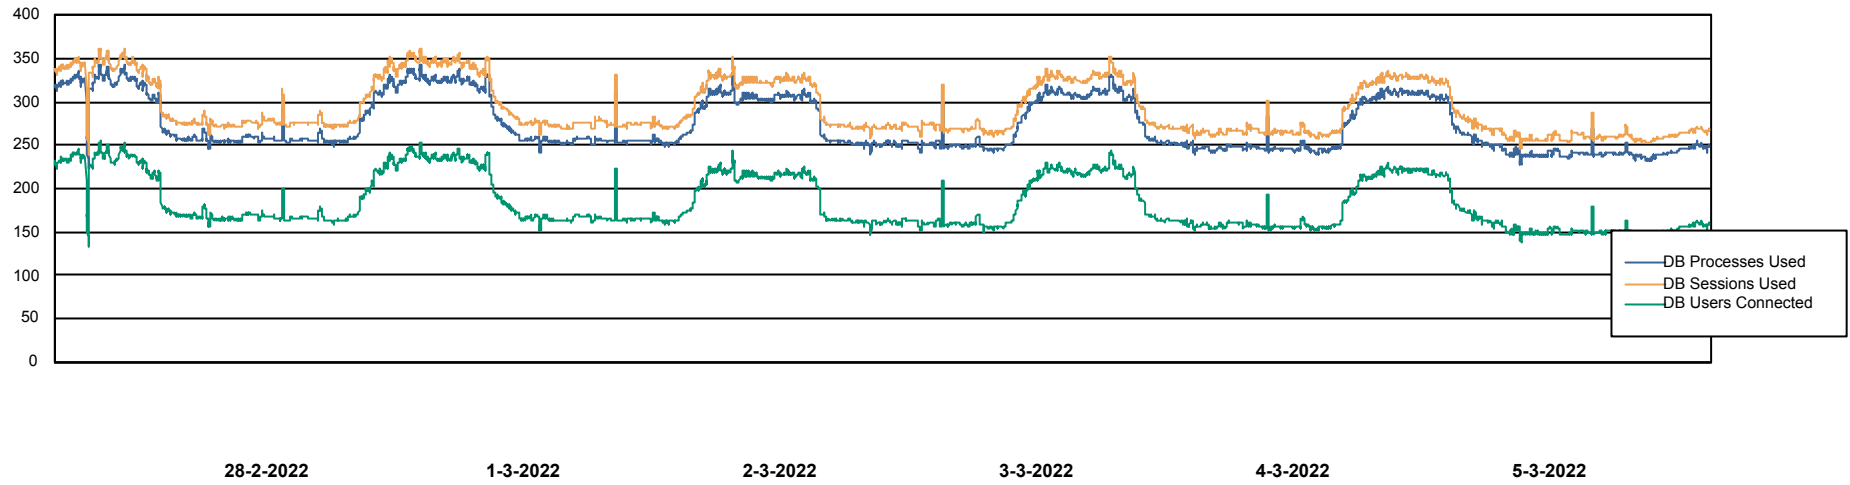

Weekly SLA Customer Report

Customer JSG_Production
Database ID 102

Harddisk Usage JSG_PRD_WORF

	Free disk space on C: (%)	Total disk space on C: (Gb)	Used disk space on C: (Gb)
5-3-2022	48	149	77
4-3-2022	48	149	77
3-3-2022	48	149	77
2-3-2022	48	149	77
1-3-2022	48	149	77
28-2-2022	48	149	77
27-2-2022	48	149	77

Weekly SLA Customer Report

Customer JSG_Production
Database ID 102

Database Performance JSG_PRD_PICARD_DB

Weekly SLA Customer Report

Customer JSG_Production
Database ID 102

Database Performance JSG_PRD_RIKER_DB