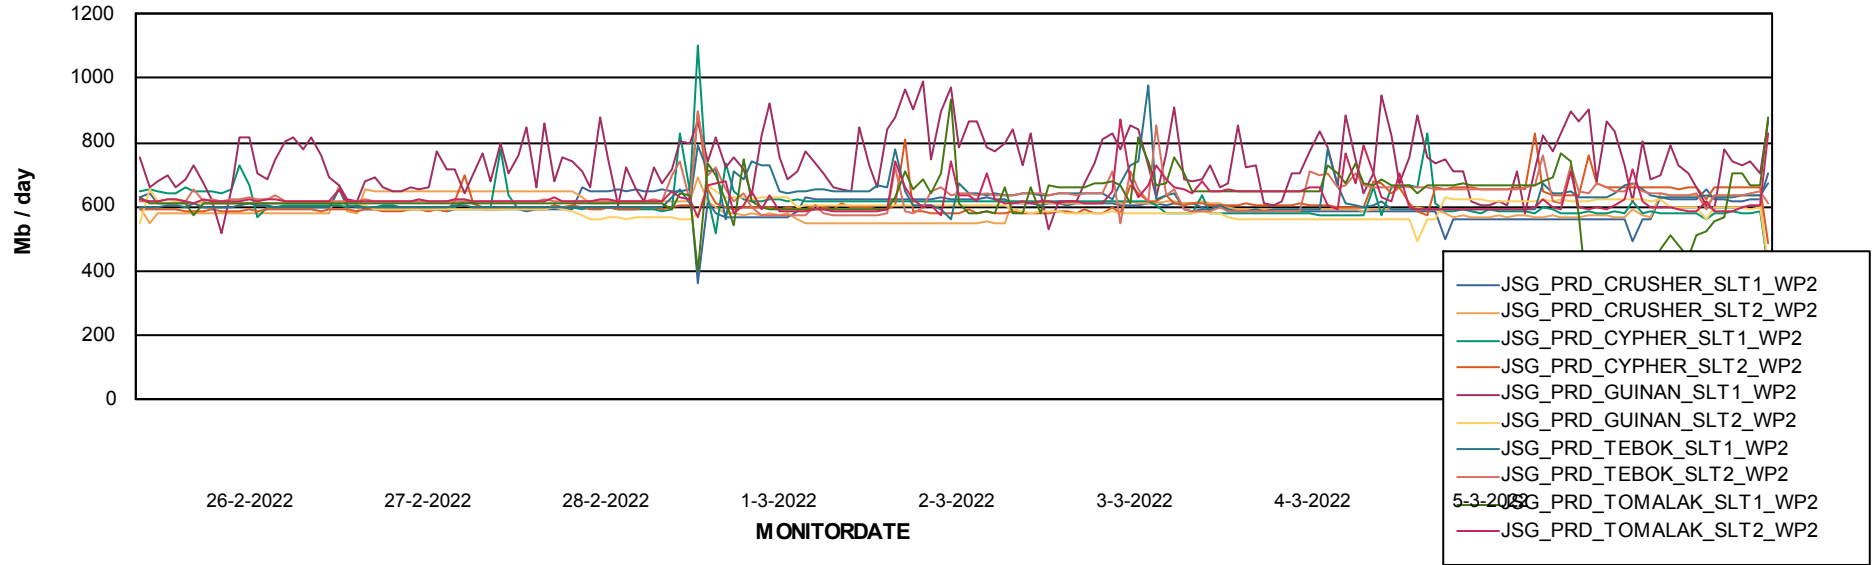

ABSSolute Application ReportServer Services

Avg memory used per ReportServer Service

Weekly SLA Customer Report

Customer JSG_Production
Database ID 102

ABSSolute Web Component Services

Avg memory used per ABS Web component