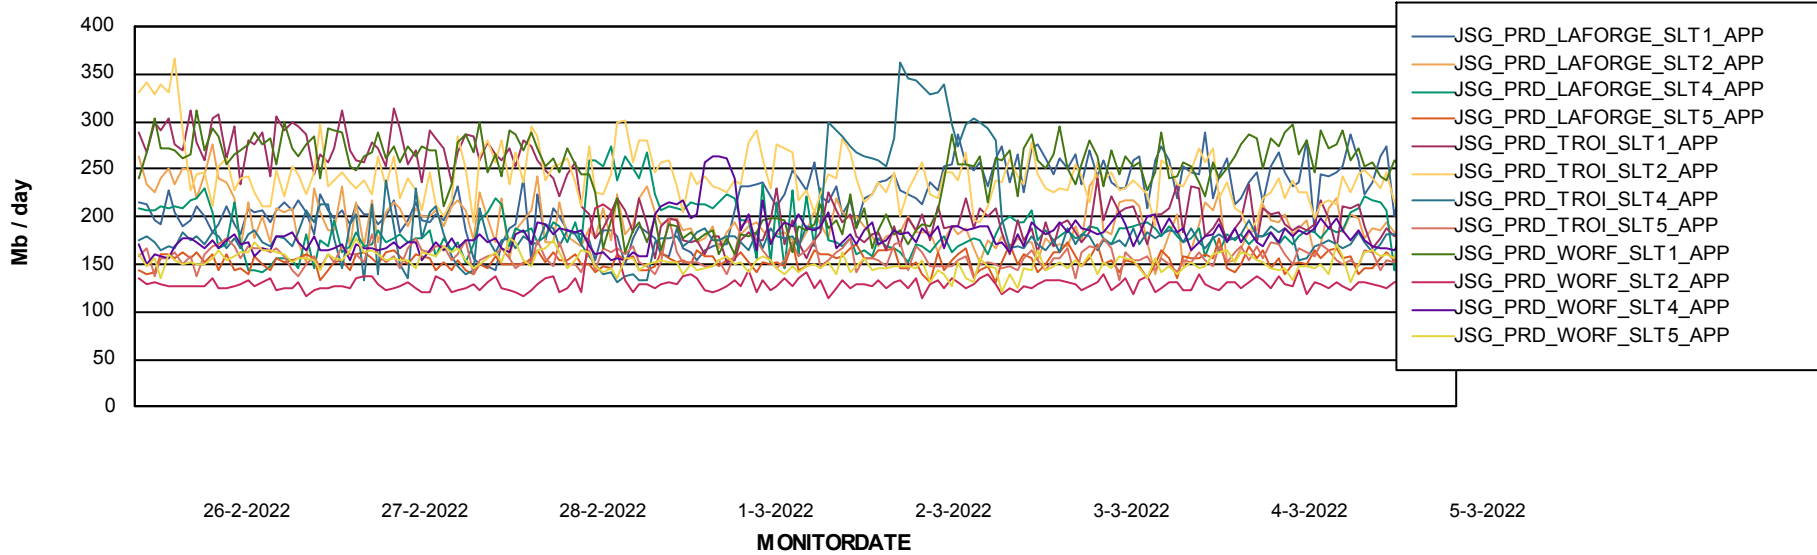

ABSSolute Application Server Services

Avg memory used per ABS Server Service