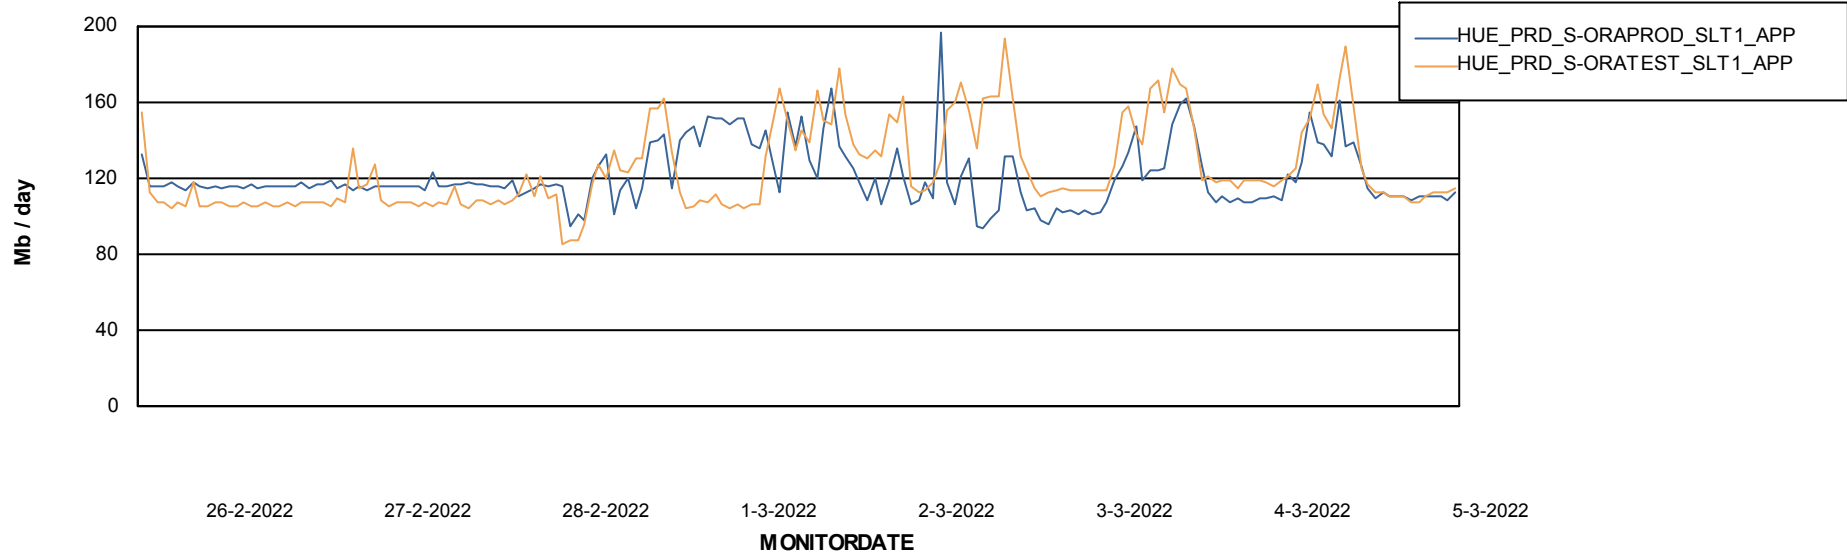

ABSSolute Application Server Services

Avg memory used per ABS Server Service