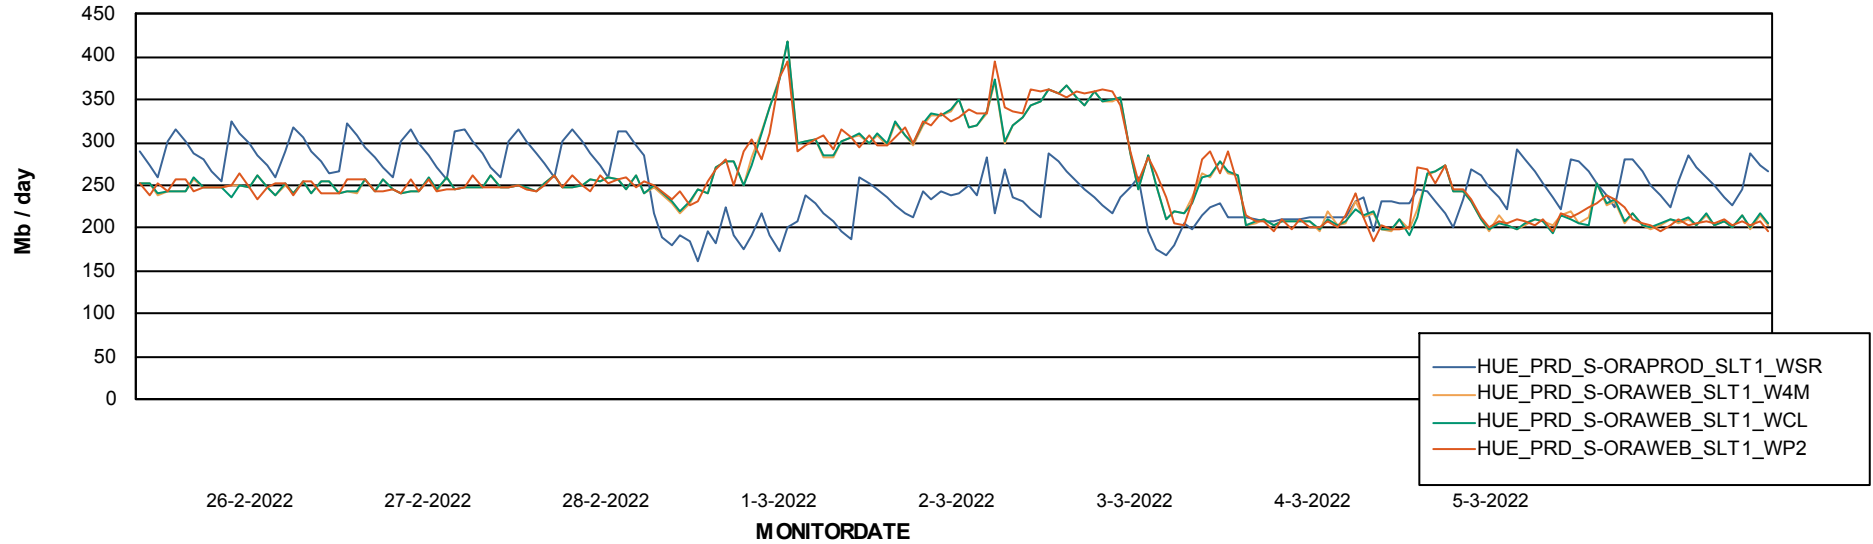

ABSSolute Application ReportServer Services

Avg memory used per ReportServer Service

Weekly SLA Customer Report

Customer HUE_Production
Database ID 104

ABSolute Web Component Services

Avg memory used per ABS Web component