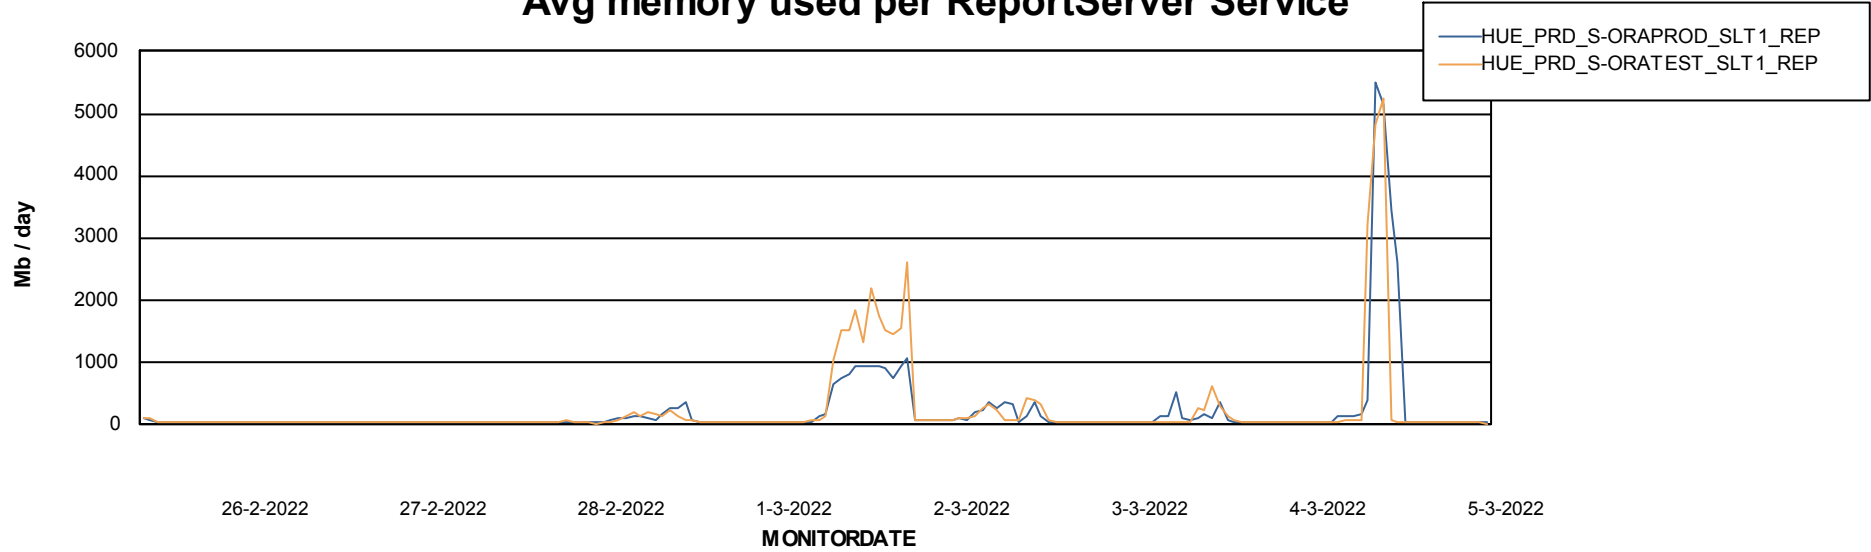

ABSSolute Application ReportServer Services

Avg memory used per ReportServer Service