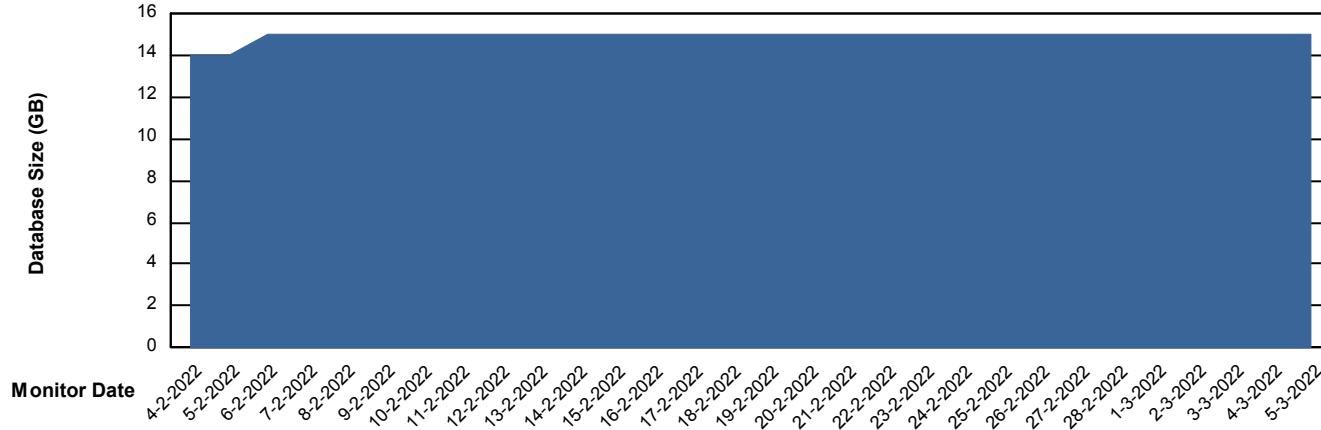

DATABASE SIZE HUE_PRD_S-ORABI_DB

Database growth over last month