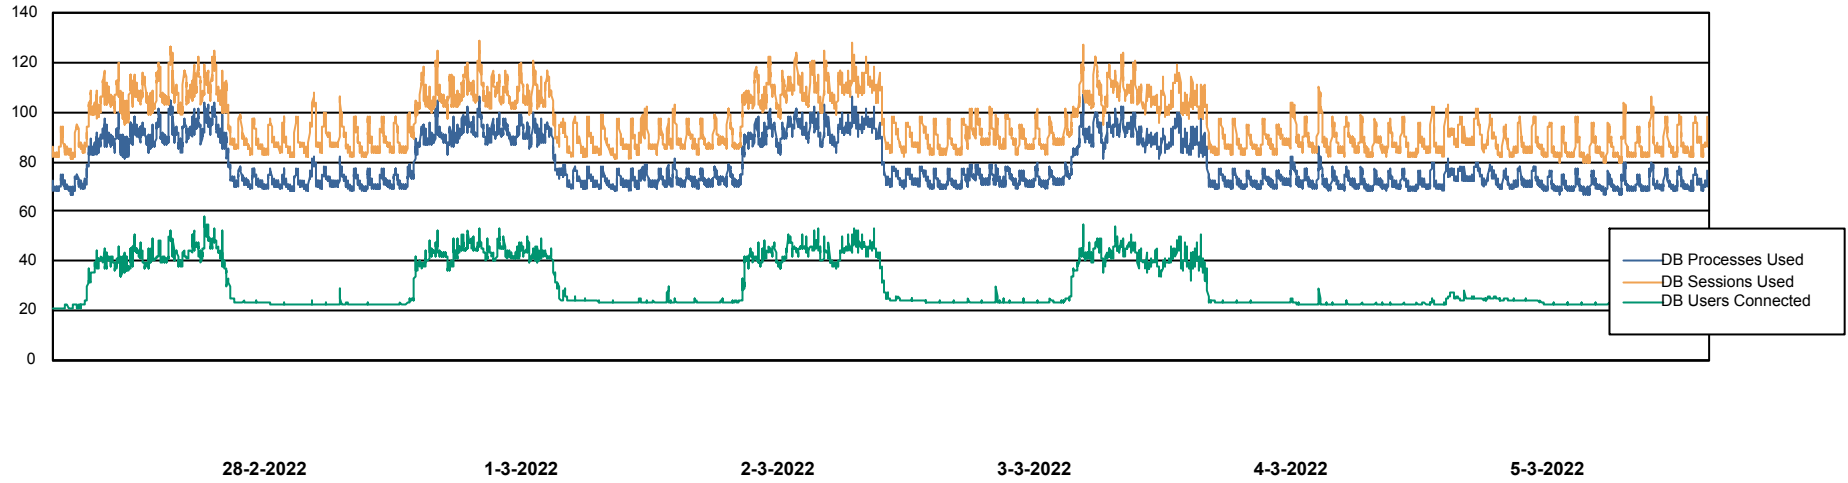

Weekly SLA Customer Report

Customer HUE_Production
Database ID 104

Database Performance HUE_PRD_S-ORABI_DB

Weekly SLA Customer Report

Customer HUE_Production
Database ID 104

Database Performance HUE_PRD_S-ORAPROD_DB