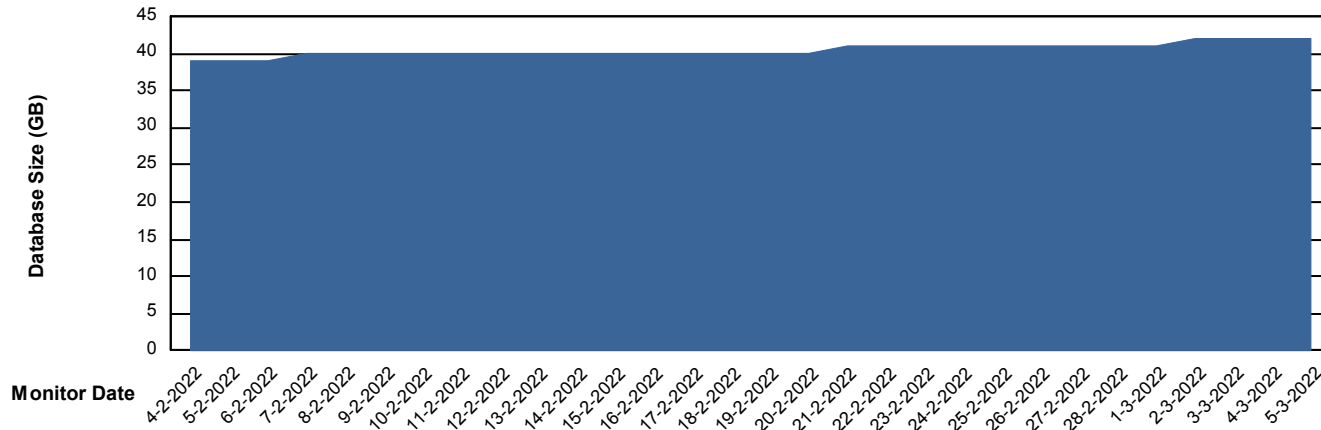

DATABASE SIZE HUE_PRD_S-ORAPROD_DB

Database growth over last month