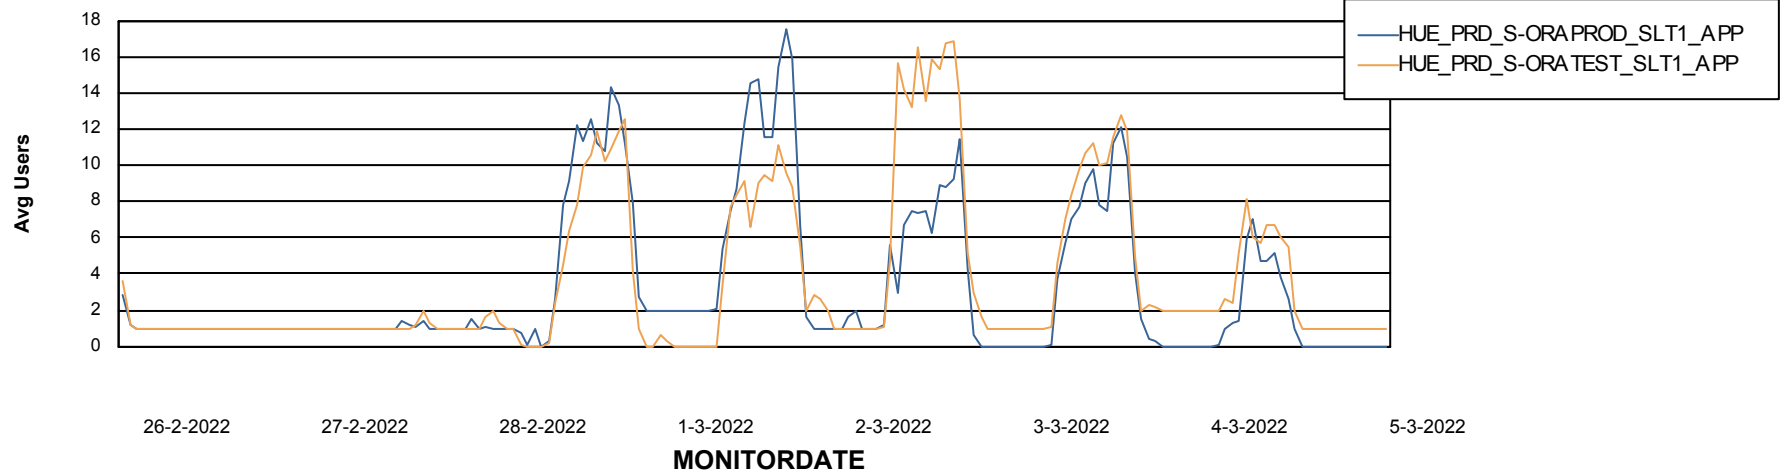

Weekly SLA Customer Report

Customer HUE_Production
Database ID 104

ABSSolute Application Server Services

Avg memory used per ABS Server Service

Avg users per day per ABS server

Weekly SLA Customer Report

Customer HUE_Production
Database ID 104