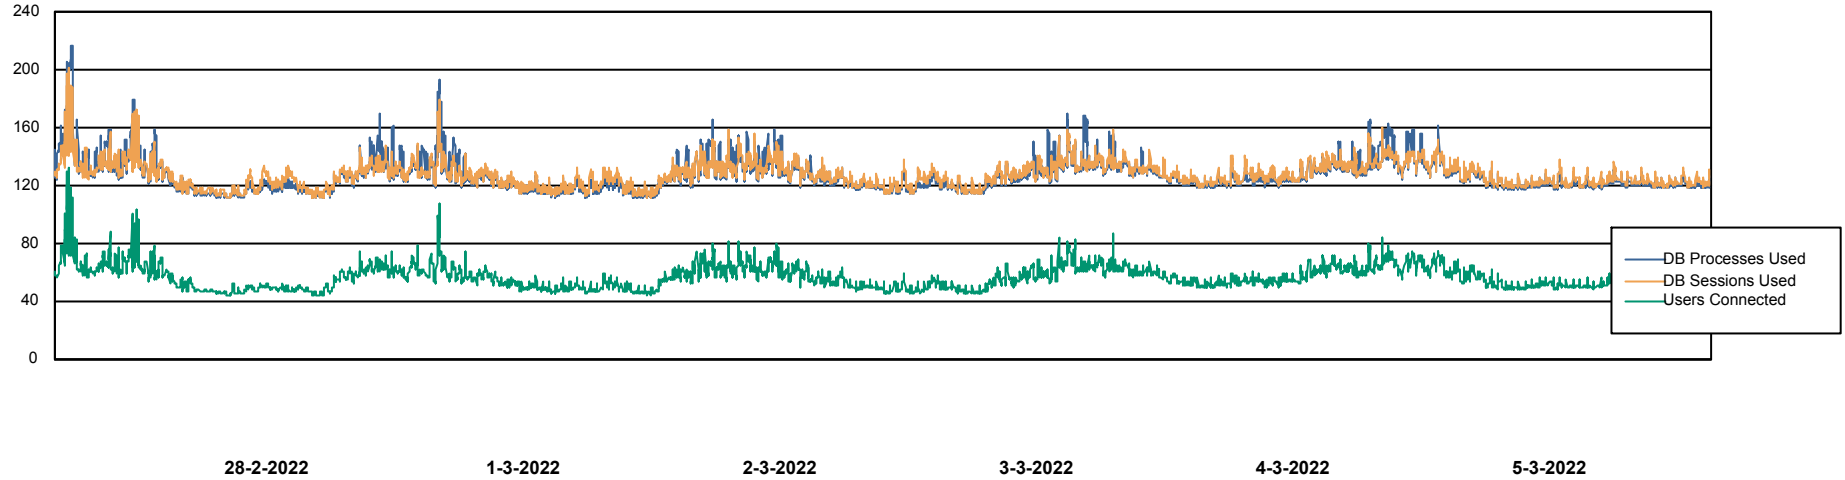

Database Performance ELJDB_Production

DB Processes Max 600
DB Sessions Max 924