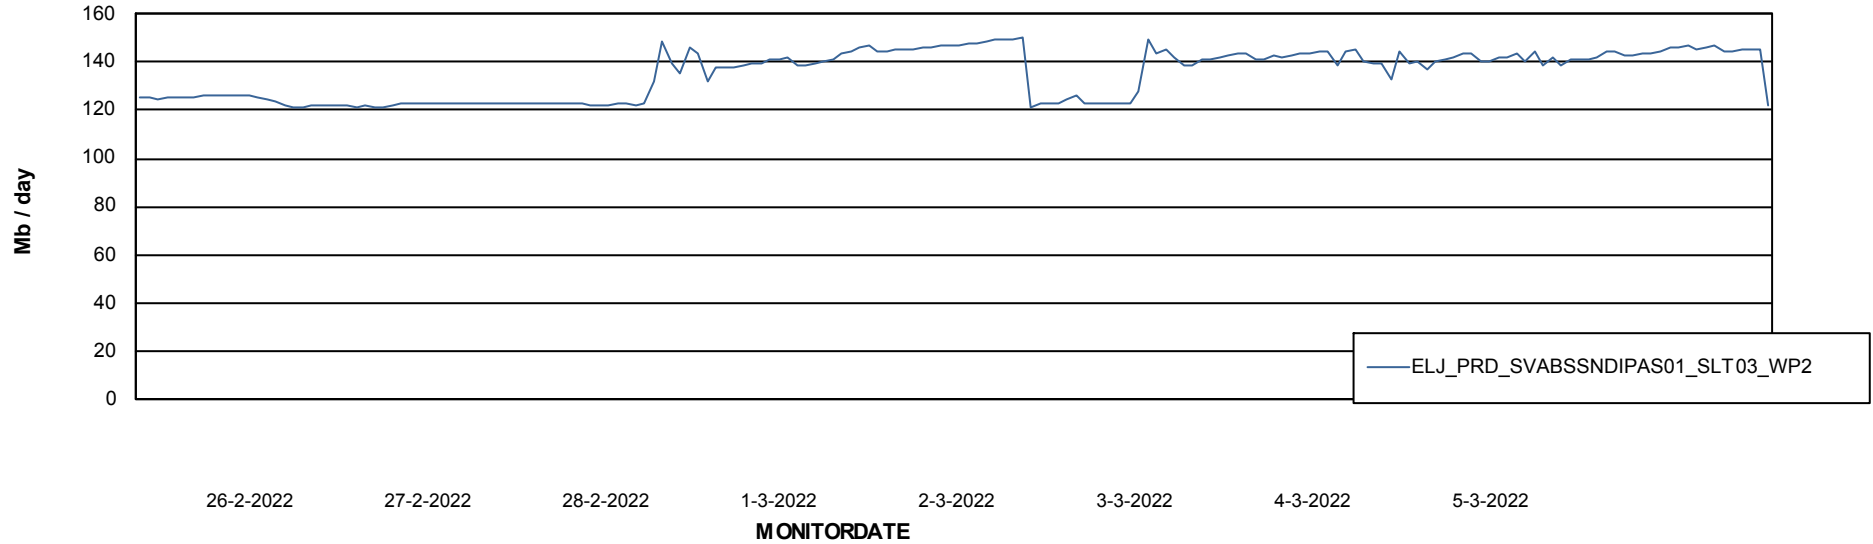

ABSSolute Application ReportServer Services

Avg memory used per ReportServer Service

Weekly SLA Customer Report

Customer ELJ Production
Database ID 72

ABSSolute Web Component Services

Avg memory used per ABS Web component