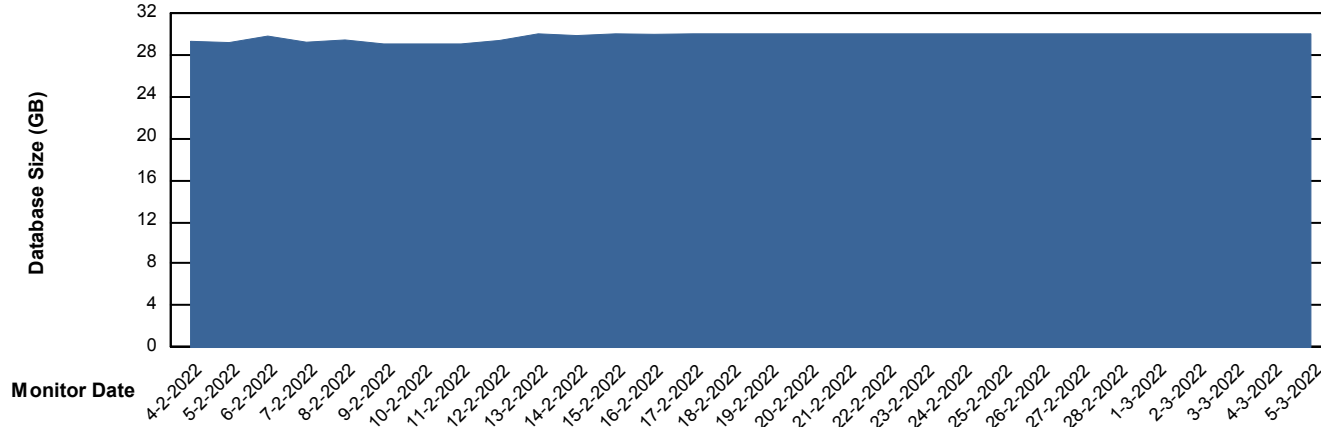

Database Performance ELJDB_Production

DB Processes Max 600
DB Sessions Max 924

Weekly SLA Customer Report

Customer ELJ Production
Database ID 72

Database Performance ELJDB_Standby

DB Processes Max 600
DB Sessions Max 924

Weekly SLA Customer Report

Customer ELJ Production
Database ID 72

DATABASE SIZE ELJDB_PRD_BI

Database growth over last month

DATABASE SIZE ELJDB_Production

Database growth over last month

Weekly SLA Customer Report