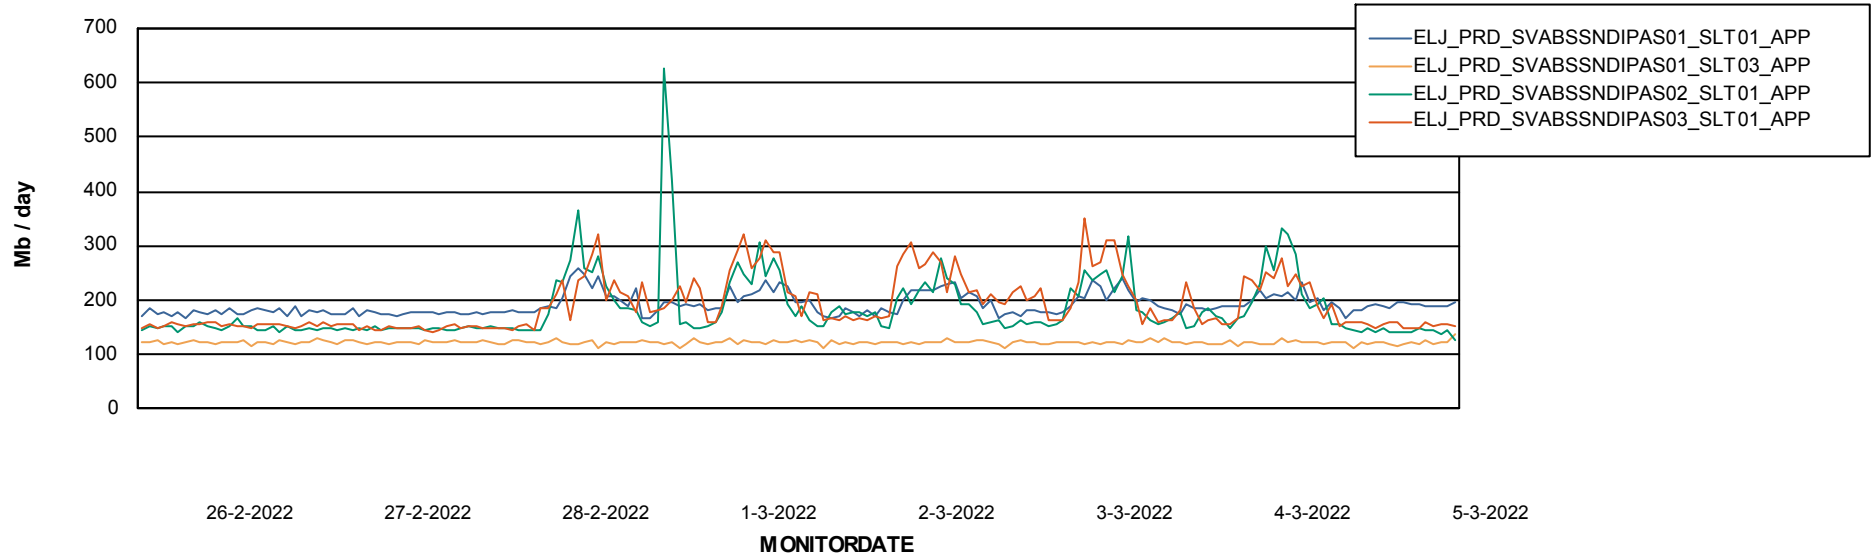

BI Status and last ETL error for ELJDB_PRD_BI

	zo 27/2/2022	ma 28/2/2022	di 1/3/2022	wo 2/3/2022	do 3/3/2022	vr 4/3/2022	za 5/3/2022
ABS DataWarehouse ETL Health	OK	OK	OK	OK	OK	OK	OK
ABS DWHStaging ETL Health	OK	OK	OK	OK	OK	OK	OK

Weekly SLA Customer Report

Customer ELJ Production
Database ID 72

ABSSolute Application Server Services

Avg memory used per ABS Server Service

Avg users per day per ABS server

Weekly SLA Customer Report

Customer ELJ Production
Database ID 72