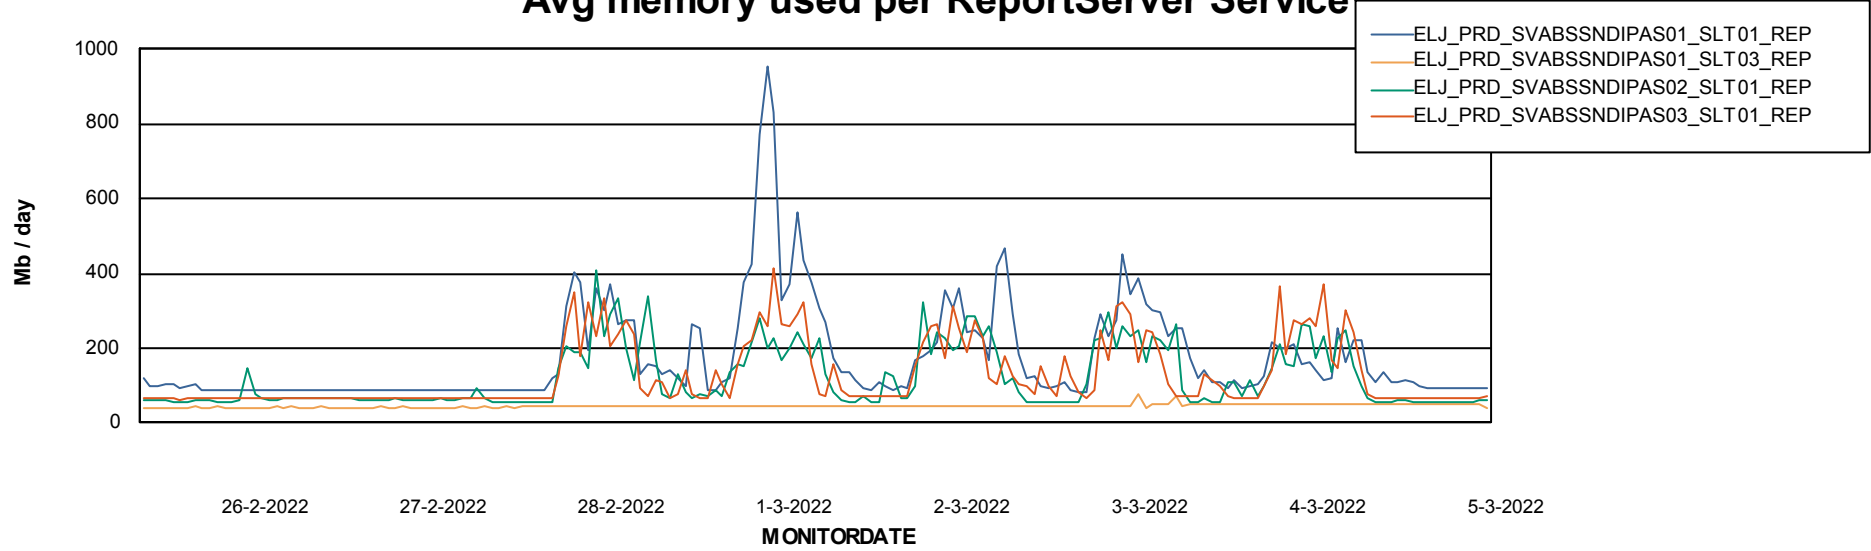

ABSSolute Application ReportServer Services

Avg memory used per ReportServer Service