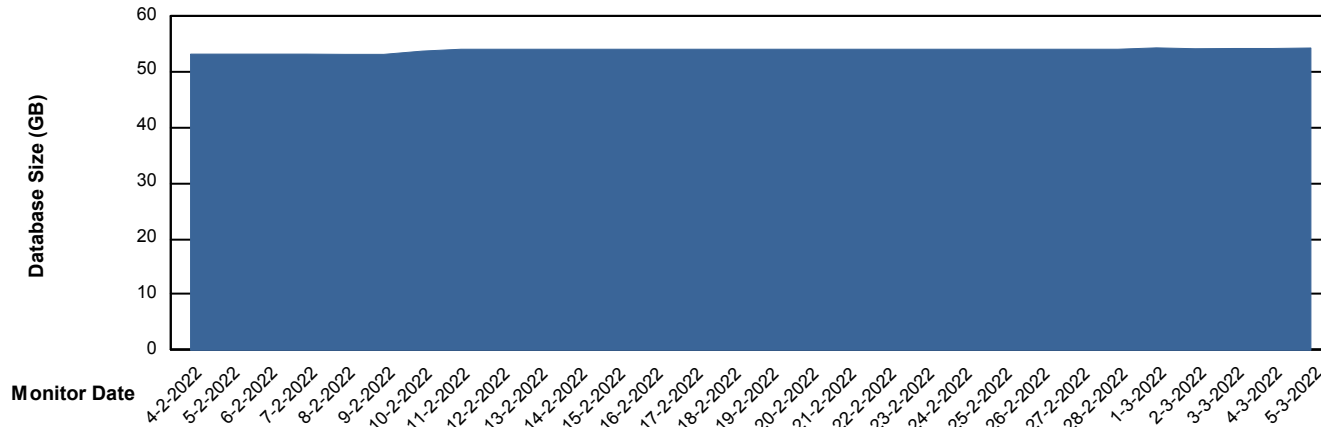

Weekly SLA Customer Report

Customer ELJ Production
Database ID 72

DATABASE SIZE ELJDB_PRD_BI

Database growth over last month

DATABASE SIZE ELJDB_Production

Database growth over last month

Weekly SLA Customer Report