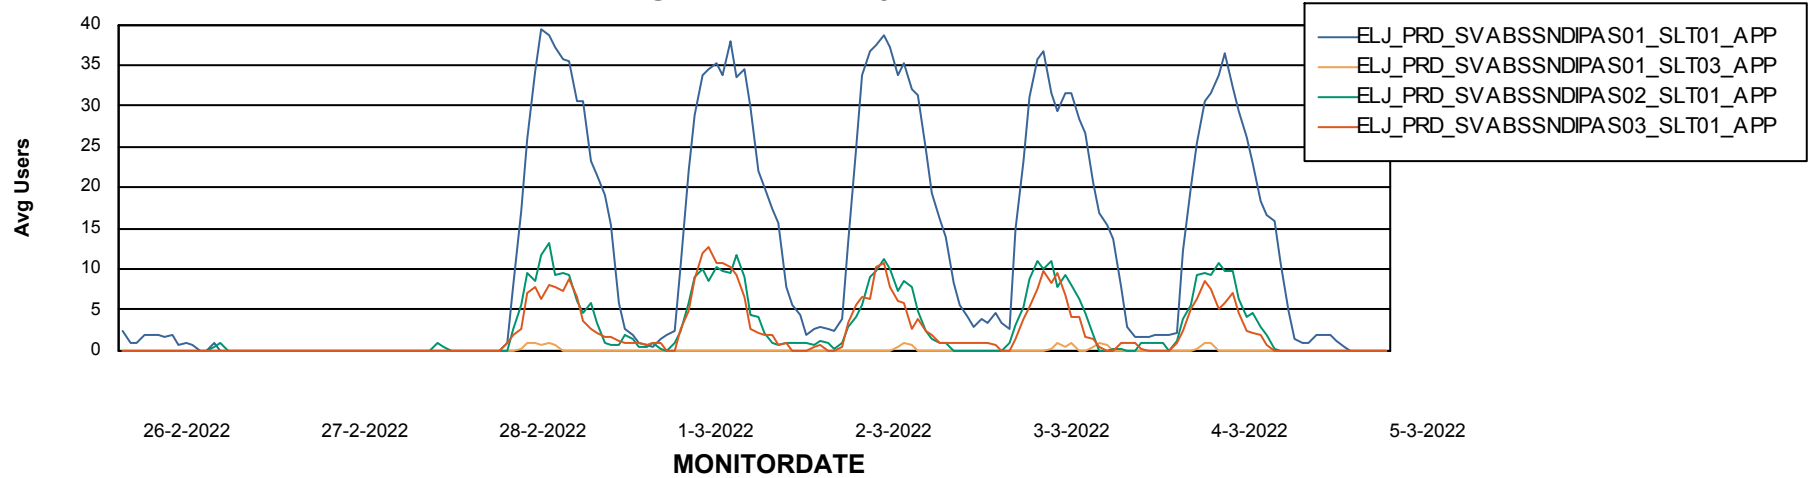

Weekly SLA Customer Report

Customer ELJ Production
Database ID 72

ABSSolute Application Server Services

Avg memory used per ABS Server Service

Avg users per day per ABS server

Weekly SLA Customer Report

Customer ELJ Production
Database ID 72