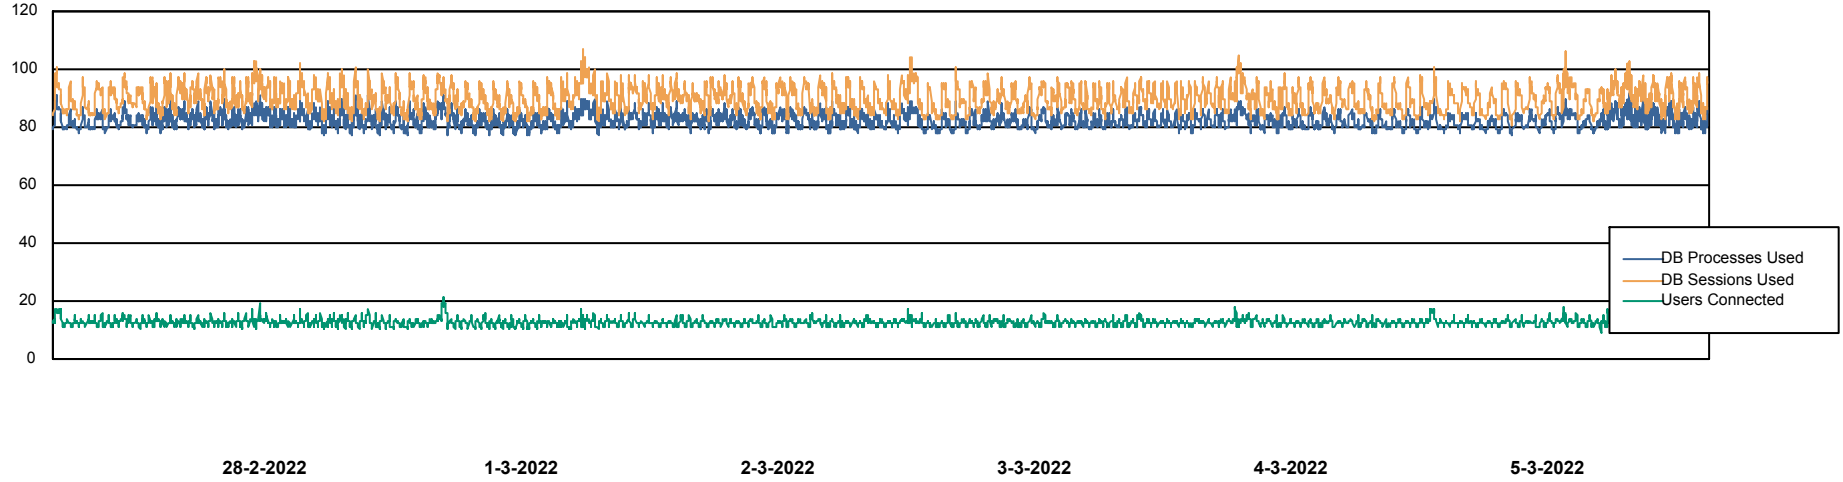

Database Performance ELJDB_PRD_BI

DB Processes Max 1,000
DB Sessions Max 1,524