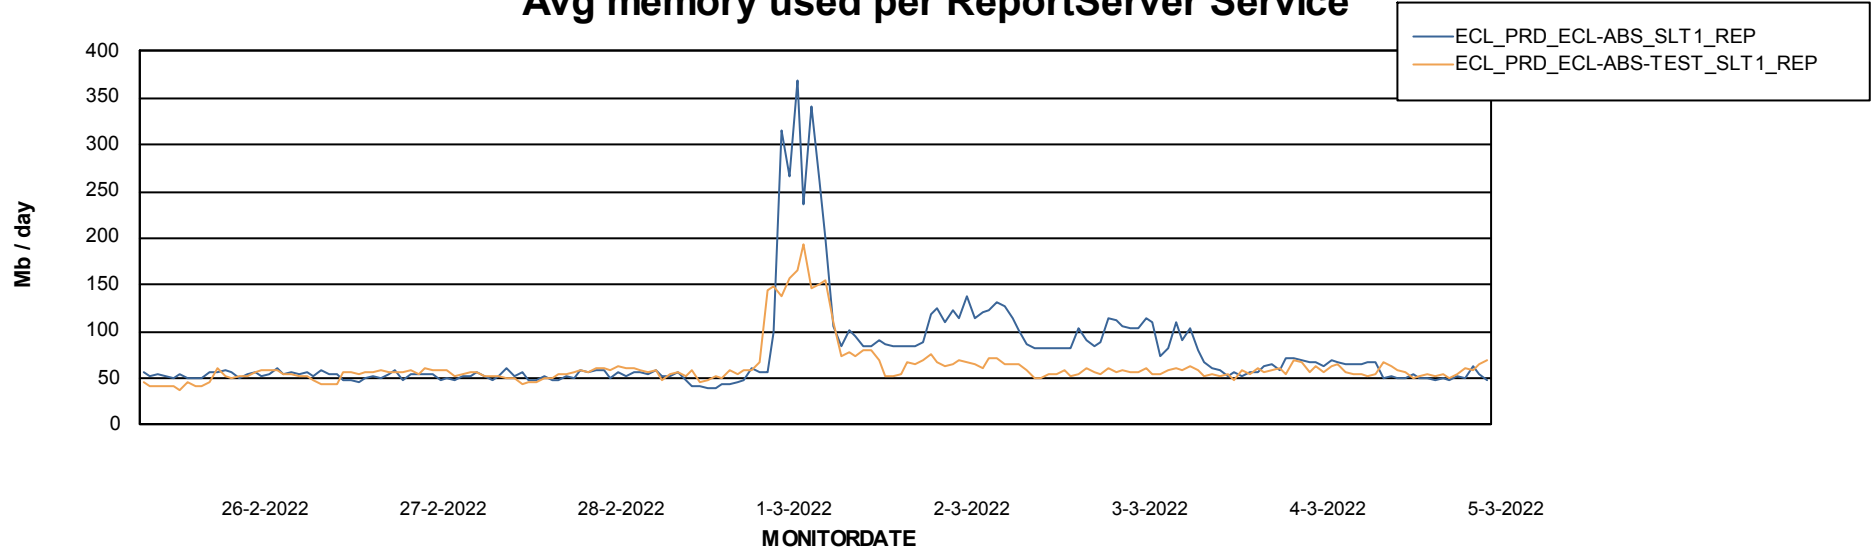

ABSSolute Application ReportServer Services

Avg memory used per ReportServer Service