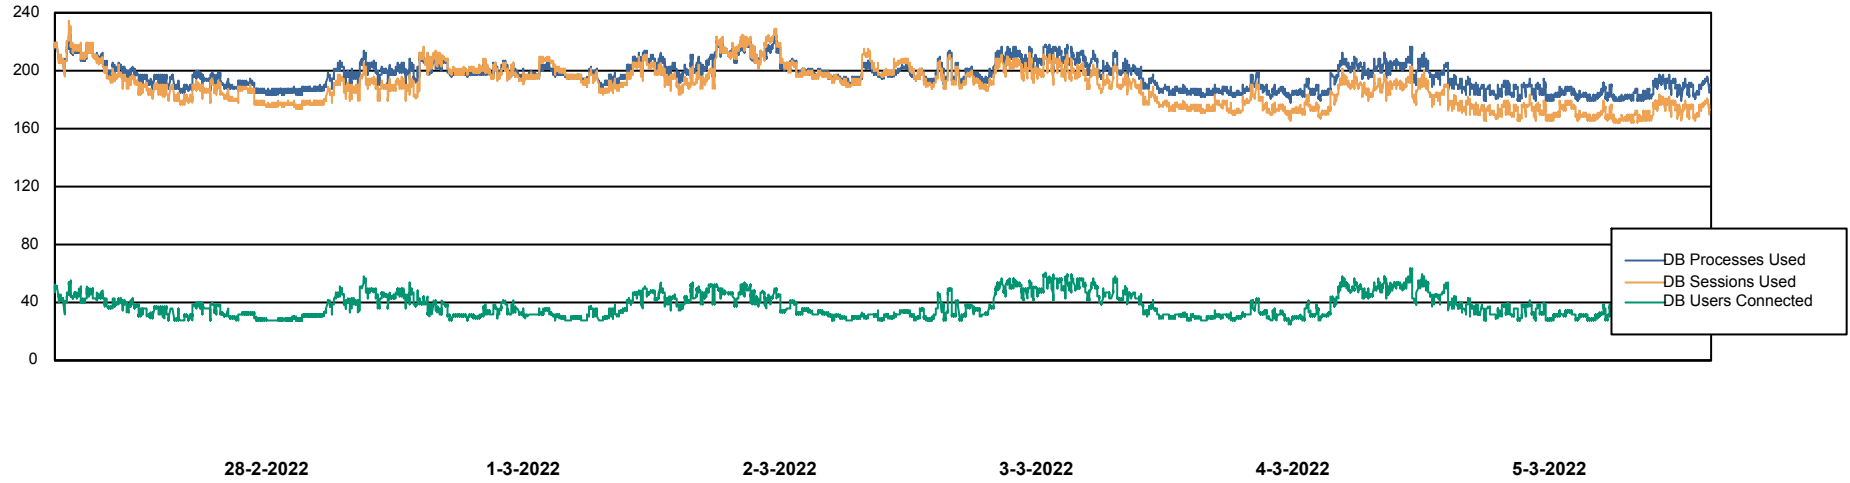

Weekly SLA Customer Report

Customer ECL_Production
Database ID 77

Harddisk Usage ECL_PRD_ECL-ABS-WEB

	Free disk space on C: (%)	Total disk space on C: (Gb)	Used disk space on C: (Gb)
5-3-2022	49	0	64
4-3-2022	50	127	64
3-3-2022	50	127	64
2-3-2022	50	127	63
1-3-2022	51	127	62
28-2-2022	52	127	61
27-2-2022	52	127	61

Weekly SLA Customer Report

Customer ECL_Production
Database ID 77

Database Performance ECLDB_Production

Weekly SLA Customer Report

Customer ECL_Production
Database ID 77

Database Performance ECLDB_Standby

DATABASE SIZE ECLDB_Production