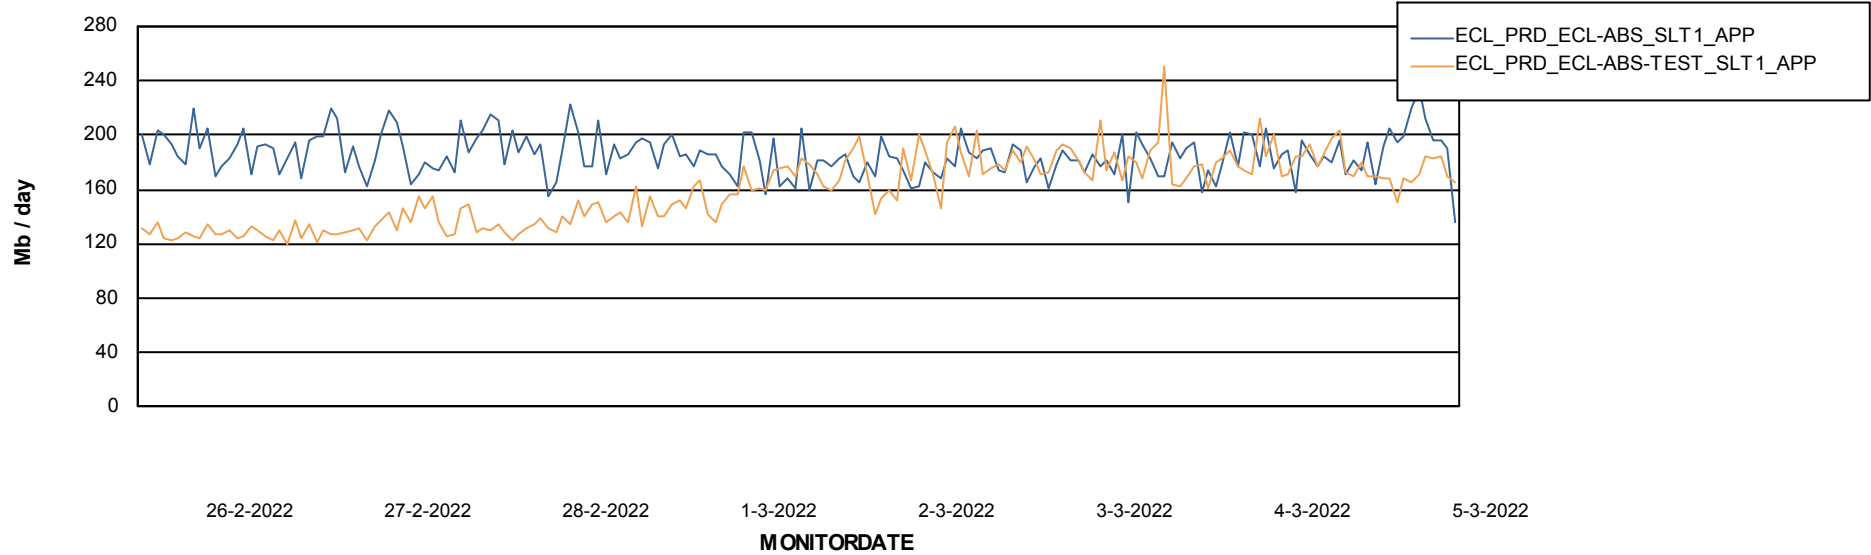

Weekly SLA Customer Report

Customer ECL_Production
Database ID 77

Database Performance ECLDB_Production

Weekly SLA Customer Report

Customer ECL_Production
Database ID 77

Database Performance ECLDB_Standby

DATABASE SIZE ECLDB_Production

Database growth over last month

Weekly SLA Customer Report

Customer ECL_Production
 Database ID 77

Database Tablespace ECLDB_Production

Date	Tablespace Name	Filesize (Gb)	Usedsize (Gb)	Percentage free
5-3-2022	ABSDATA	53	45	16
	INDX	8	4	48
4-3-2022	ABSDATA	53	44	16
	INDX	8	4	48
3-3-2022	ABSDATA	53	44	16
	INDX	8	4	48
2-3-2022	ABSDATA	53	44	16
	INDX	8	4	48
1-3-2022	ABSDATA	53	44	17
	INDX	8	4	49
28-2-2022	ABSDATA	53	44	17
	INDX	8	4	49
27-2-2022	ABSDATA	53	44	17
	INDX	8	4	49

Weekly SLA Customer Report

Customer ECL_Production
Database ID 77

ABSSolute Application Server Services

Avg memory used per ABS Server Service

Avg users per day per ABS server

Weekly SLA Customer Report

Customer ECL_Production
Database ID 77