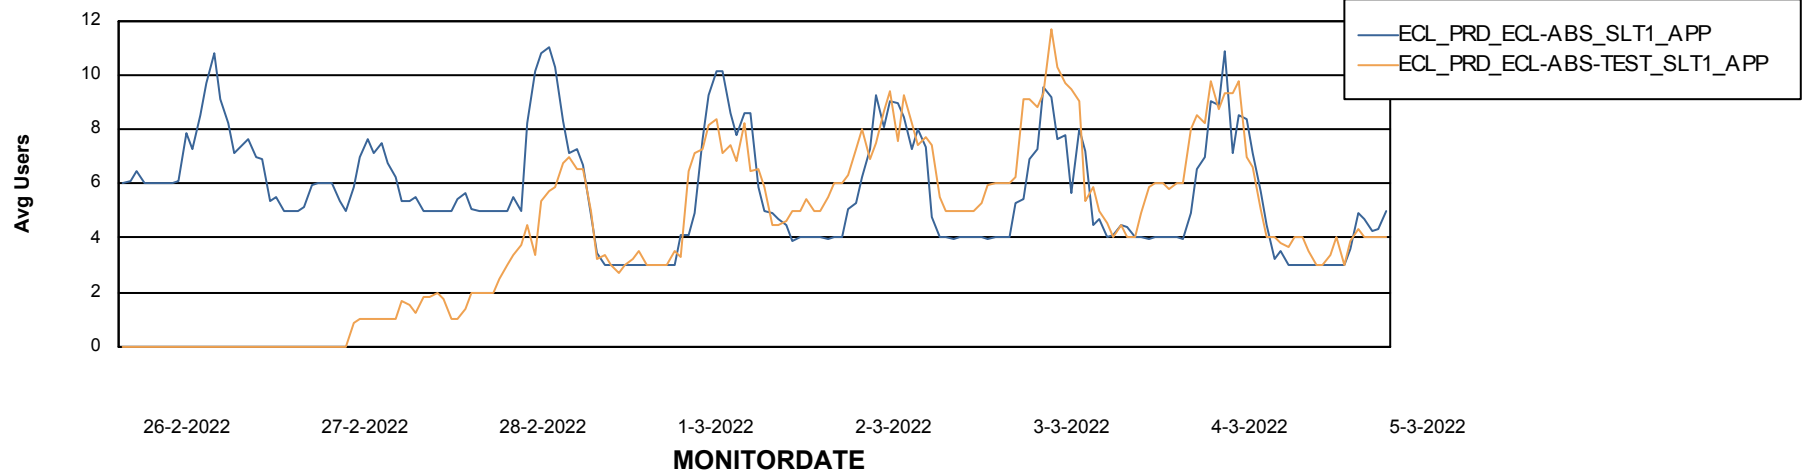

Weekly SLA Customer Report

Customer ECL_Production
Database ID 77

ABSSolute Application Server Services

Avg memory used per ABS Server Service

Avg users per day per ABS server

Weekly SLA Customer Report

Customer ECL_Production
Database ID 77