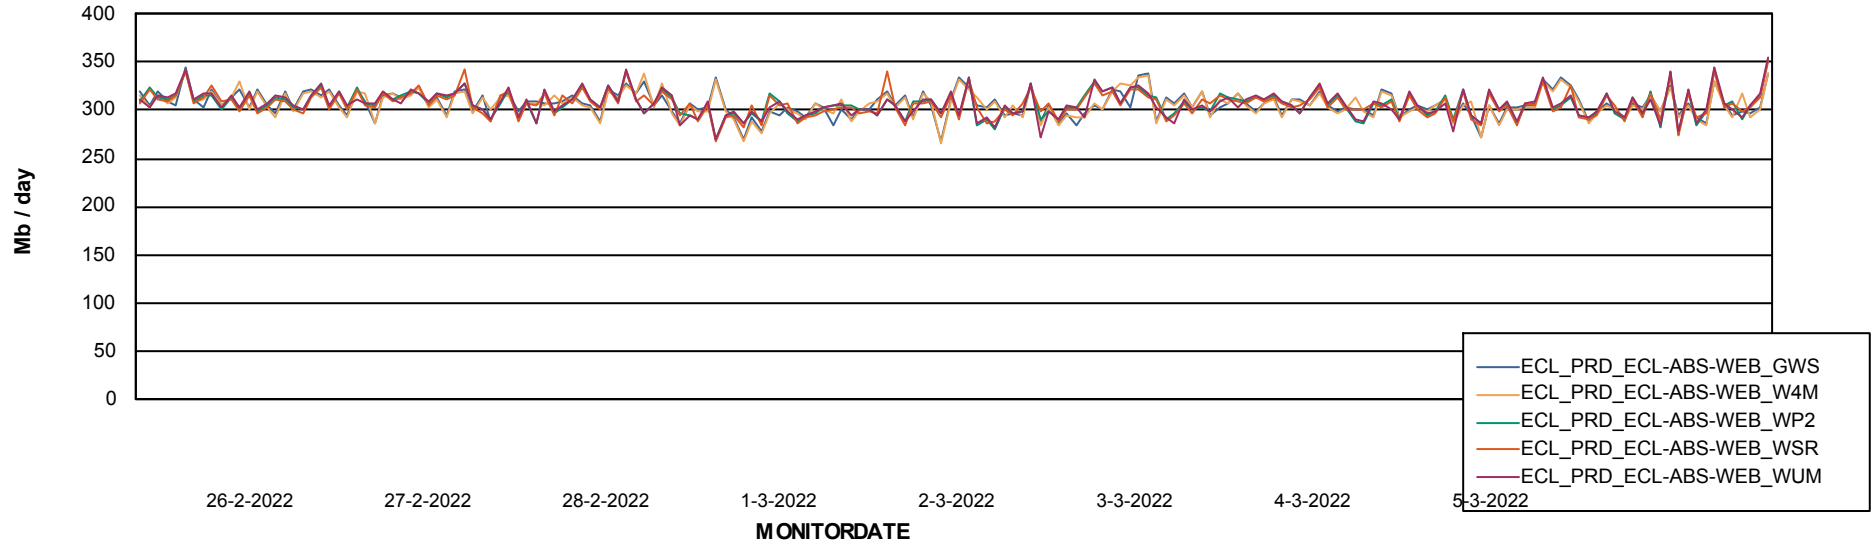

ABSSolute Application ReportServer Services

Avg memory used per ReportServer Service

Weekly SLA Customer Report

Customer ECL_Production
Database ID 77

ABSSolute Web Component Services

Avg memory used per ABS Web component