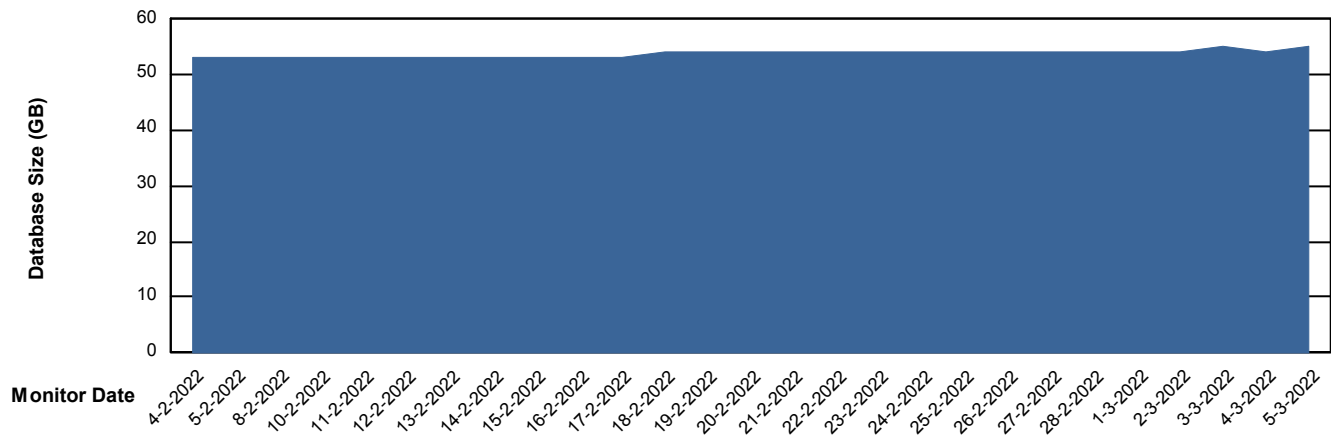

Weekly SLA Customer Report

Customer ECL_Production
Database ID 77

Database Performance ECLDB_Production

Weekly SLA Customer Report

Customer ECL_Production
Database ID 77

Database Performance ECLDB_Standby

DATABASE SIZE ECLDB_Production

Database growth over last month

Weekly SLA Customer Report

Customer ECL_Production
 Database ID 77

Database Tablespace ECLDB_Production

Date	Tablespace Name	Filesize (Gb)	Usedsize (Gb)	Percentage free
5-3-2022	ABSDATA	53	45	16
	INDX	8	4	48
4-3-2022	ABSDATA	53	44	16
	INDX	8	4	48
3-3-2022	ABSDATA	53	44	16
	INDX	8	4	48
2-3-2022	ABSDATA	53	44	16
	INDX	8	4	48
1-3-2022	ABSDATA	53	44	17
	INDX	8	4	49
28-2-2022	ABSDATA	53	44	17
	INDX	8	4	49
27-2-2022	ABSDATA	53	44	17
	INDX	8	4	49