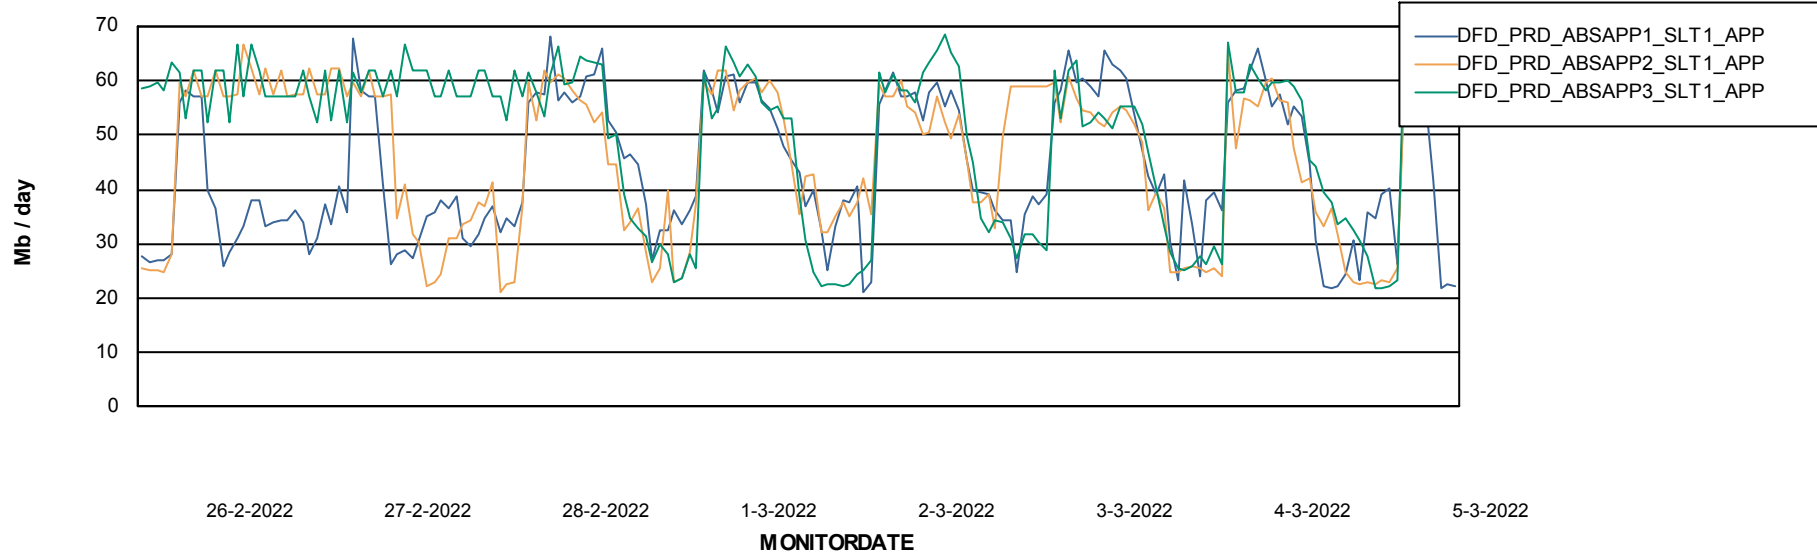

Weekly SLA Customer Report

Customer DFD_Production
Database ID 39

Database Performance DFDDDB_Production

DB Processes Max 4
DB Sessions Max 600

Weekly SLA Customer Report

Customer DFD_Production
 Database ID 39

DATABASE SIZE DFDDDB_Production

Database growth over last month

Database Tablespace DFDDDB_Production

Date	Tablespace Name	Filesize (Gb)	Usedsize (Gb)	Percentage free
5-3-2022	ABSDATA	83	0	100
	INDX	161	0	100
4-3-2022	ABSDATA	83	0	100
	INDX	161	0	100
3-3-2022	ABSDATA	83	0	100
	INDX	161	0	100
2-3-2022	ABSDATA	83	0	100
	INDX	161	0	100
1-3-2022	ABSDATA	83	0	100
	INDX	161	0	100
28-2-2022	ABSDATA	83	0	100
	INDX	161	0	100
27-2-2022	ABSDATA	83	0	100
	INDX	161	0	100

Weekly SLA Customer Report

Customer DFD_Production
Database ID 39

ABSSolute Application Server Services

Avg memory used per ABS Server Service

Avg users per day per ABS server

Weekly SLA Customer Report

Customer DFD_Production
Database ID 39