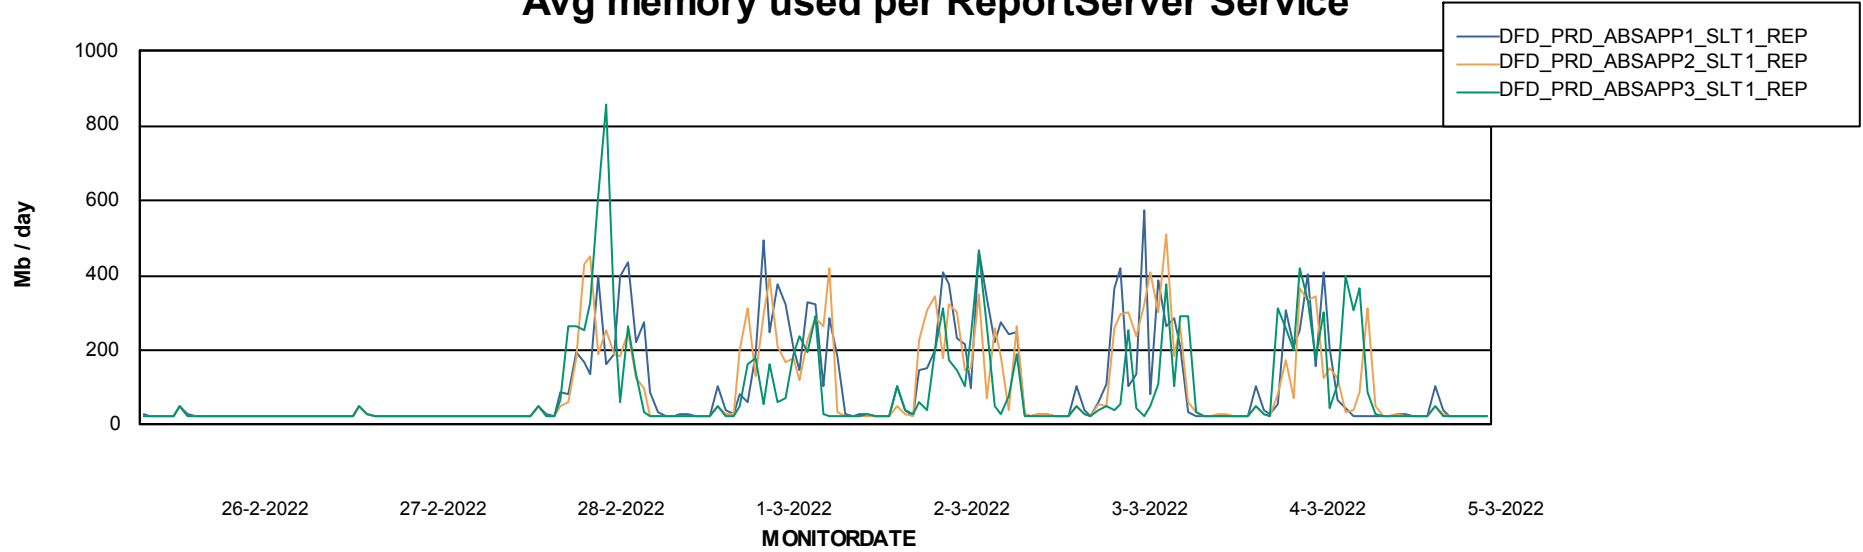

ABSSolute Application ReportServer Services

Avg memory used per ReportServer Service