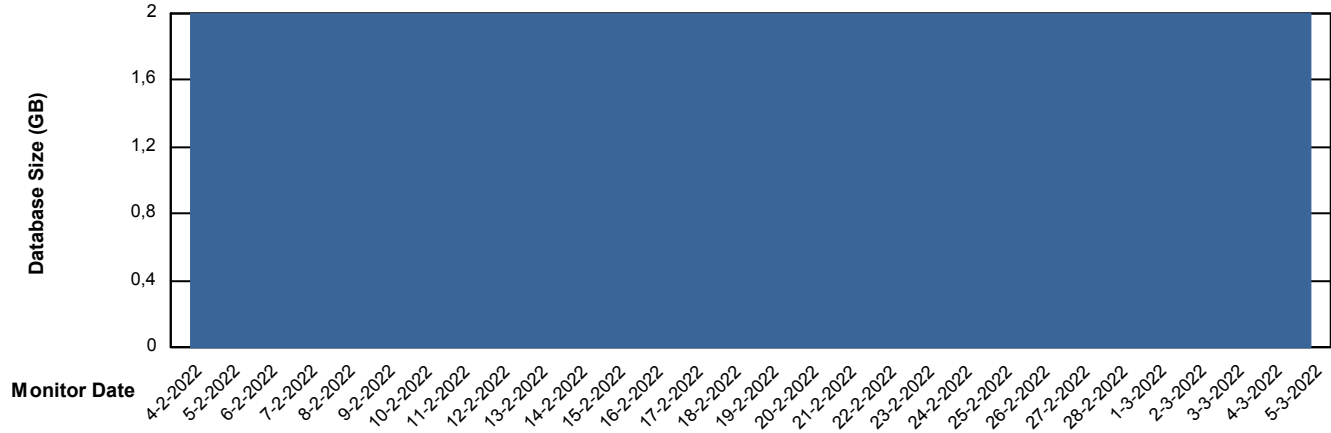

Weekly SLA Customer Report

Customer DFD_Production
Database ID 39

Database Performance DFDDDB_Production

DB Processes Max 4
DB Sessions Max 600

Weekly SLA Customer Report

Customer DFD_Production
 Database ID 39

DATABASE SIZE DFDDDB_Production

Database growth over last month

Database Tablespace DFDDDB_Production

Date	Tablespace Name	Filesize (Gb)	Usedsize (Gb)	Percentage free
5-3-2022	ABSDATA	83	0	100
	INDX	161	0	100
4-3-2022	ABSDATA	83	0	100
	INDX	161	0	100
3-3-2022	ABSDATA	83	0	100
	INDX	161	0	100
2-3-2022	ABSDATA	83	0	100
	INDX	161	0	100
1-3-2022	ABSDATA	83	0	100
	INDX	161	0	100
28-2-2022	ABSDATA	83	0	100
	INDX	161	0	100
27-2-2022	ABSDATA	83	0	100
	INDX	161	0	100