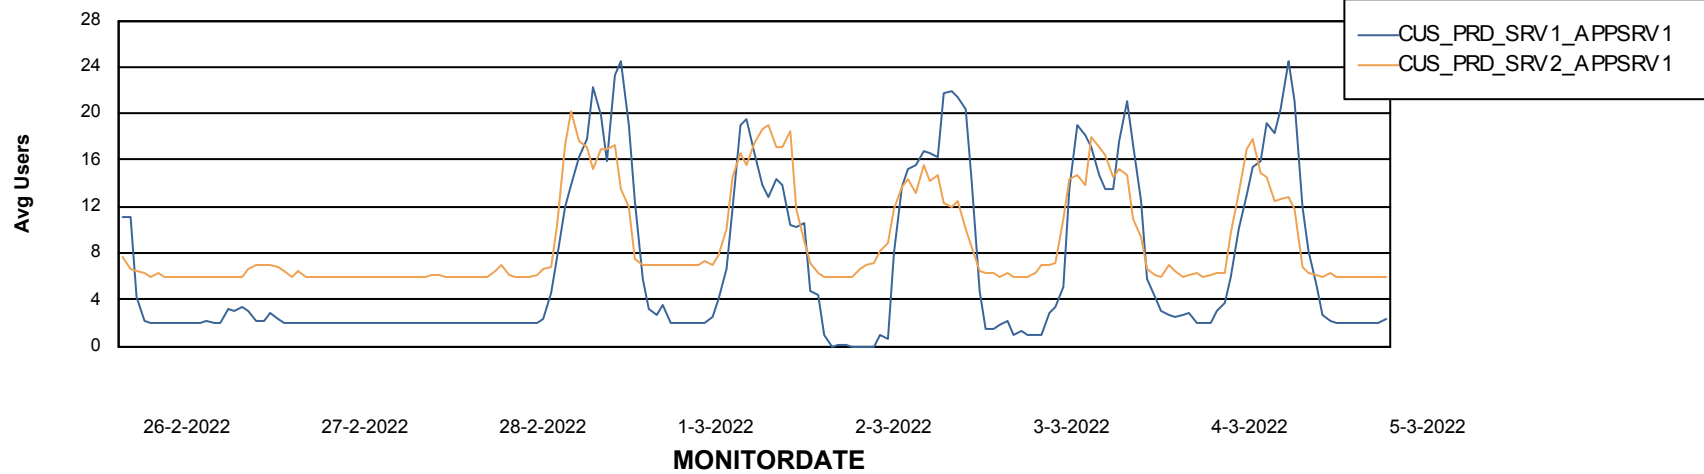

Avg users per day per ABS server