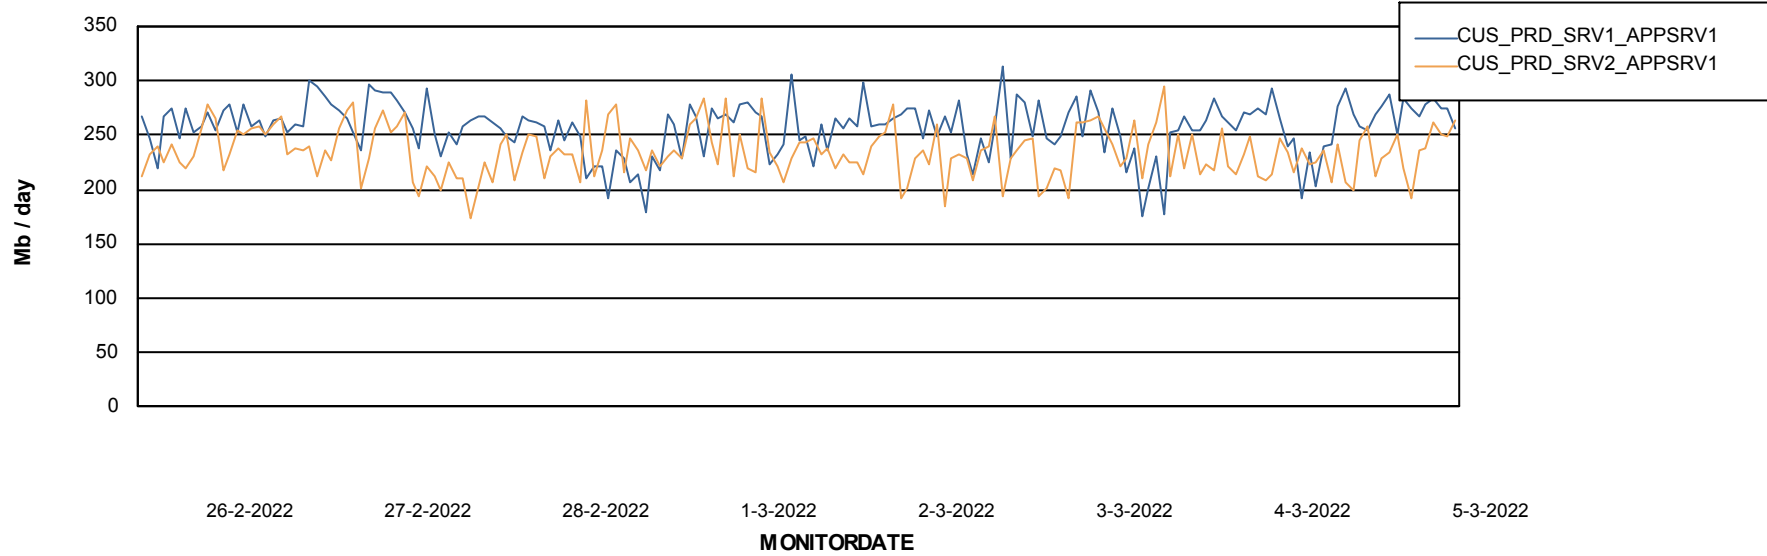

ABSSolute Application Server Services

Avg memory used per ABS Server Service