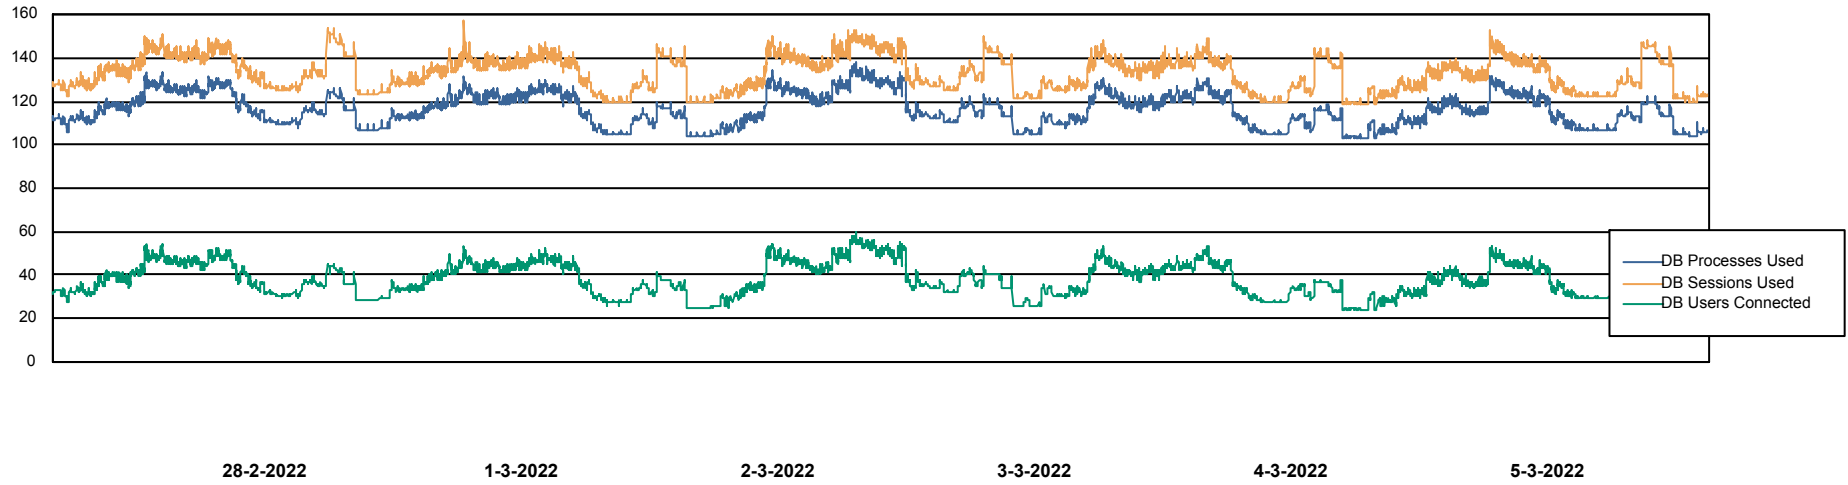

Harddisk Usage CUS_StandByDBSrv_ABSDb2

	Free disk space on C: (%)	Total disk space on C: (Gb)	Used disk space on C: (Gb)	Free disk space on D: (%)	Total disk space on D: (Gb)	Used disk space on D: (Gb)
5-3-2022	77	199	47	30	1,024	715
4-3-2022	77	199	47	30	1,024	713
3-3-2022	77	199	47	30	1,024	714
2-3-2022	77	199	46	30	1,024	714
1-3-2022	77	199	46	32	1,024	700
28-2-2022	77	199	46	33	1,024	688
27-2-2022	77	199	46	33	1,024	689

Weekly SLA Customer Report

Customer CUS_Production
Database ID 131

Database Performance CUS_ProdDB_Primary

Weekly SLA Customer Report

Customer CUS_Production
Database ID 131

Database Performance CUS_ProdDB_Standby