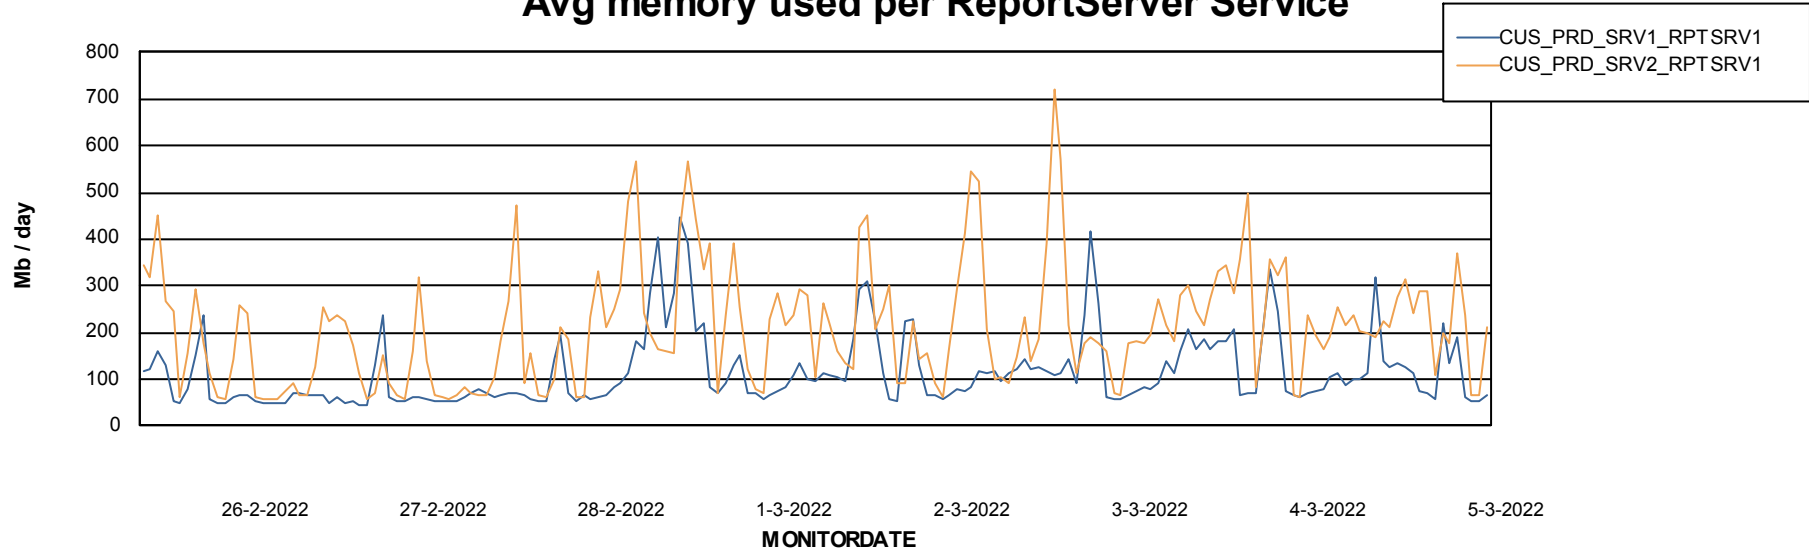

Avg memory used per ABS Server Service

Avg users per day per ABS server

Weekly SLA Customer Report

Customer CUS_Production
Database ID 131

ABSSolute Web Component Services

Avg memory used per ReportServer Service