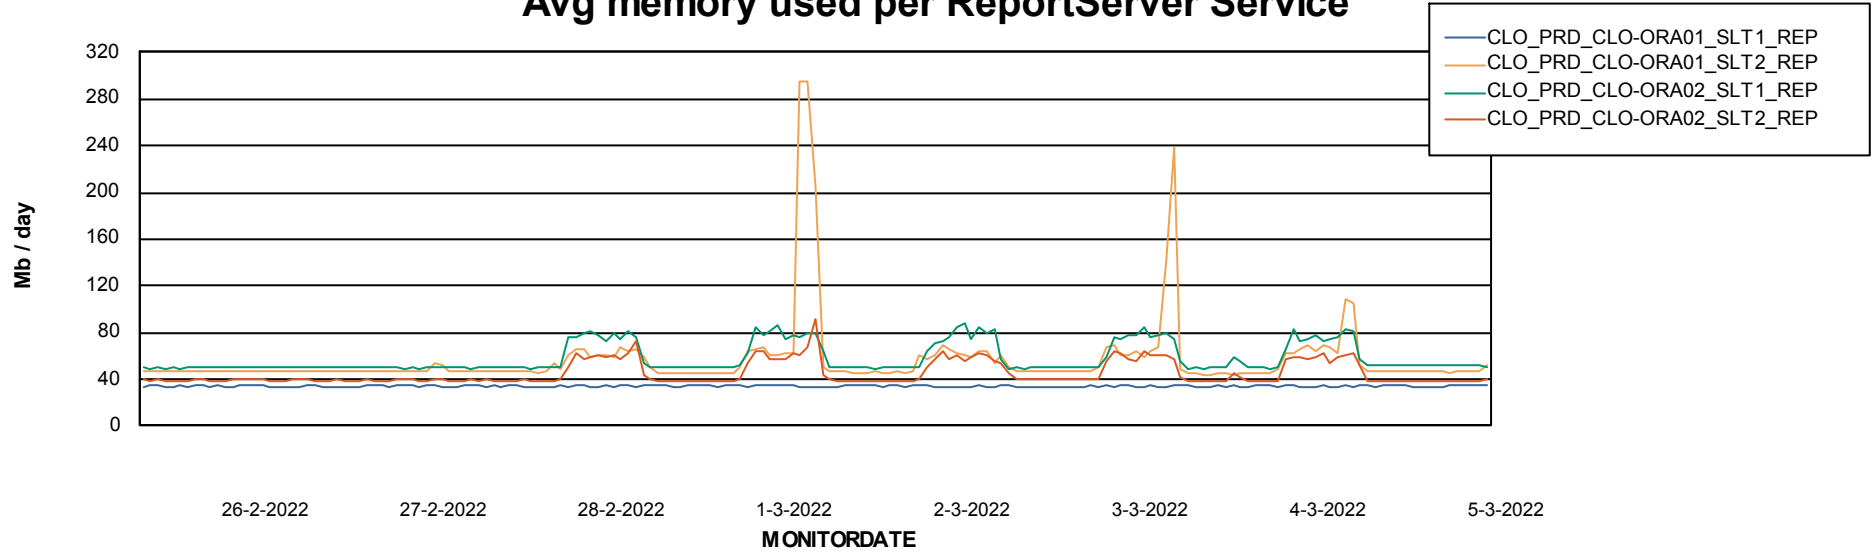

ABSSolute Application ReportServer Services

Avg memory used per ReportServer Service