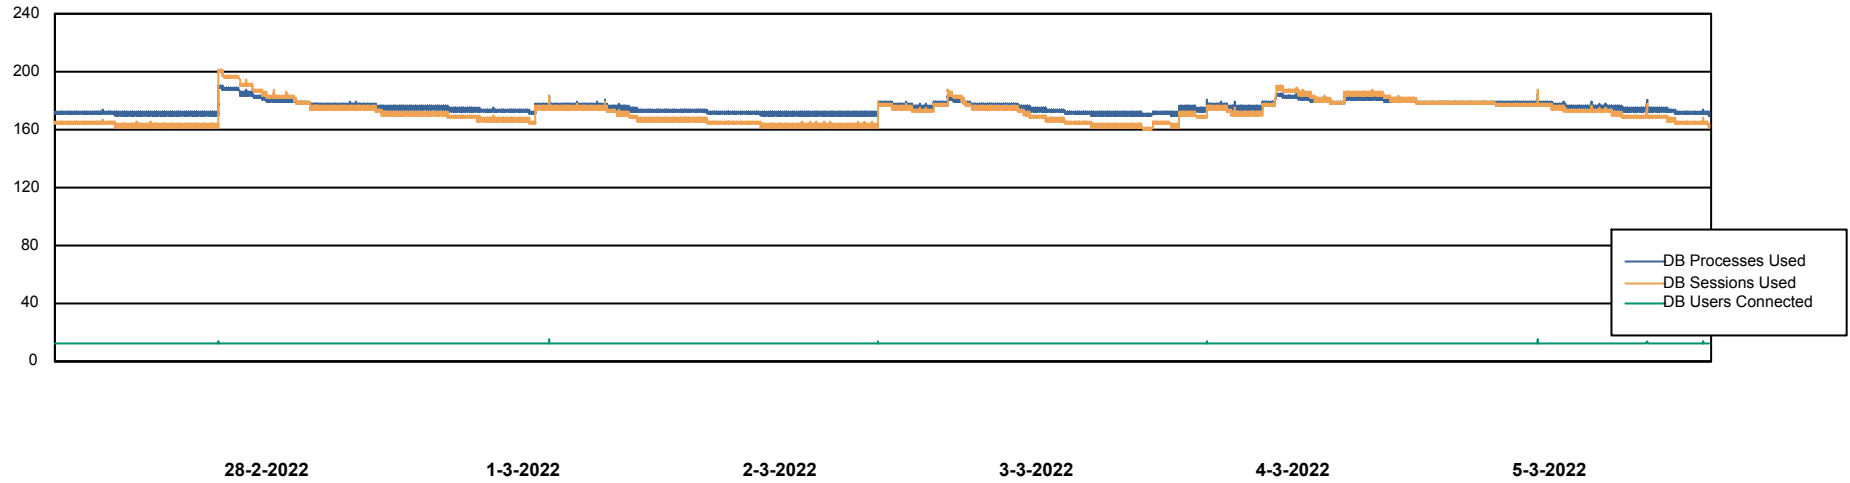

DB Processes Max 1,000

Weekly SLA Customer Report

Customer CLO Production
Database ID 38

Database Performance CLODB_TEST_CLO-ORA02

DB Processes Max 1,000

Weekly SLA Customer Report

Customer CLO Production
Database ID 38