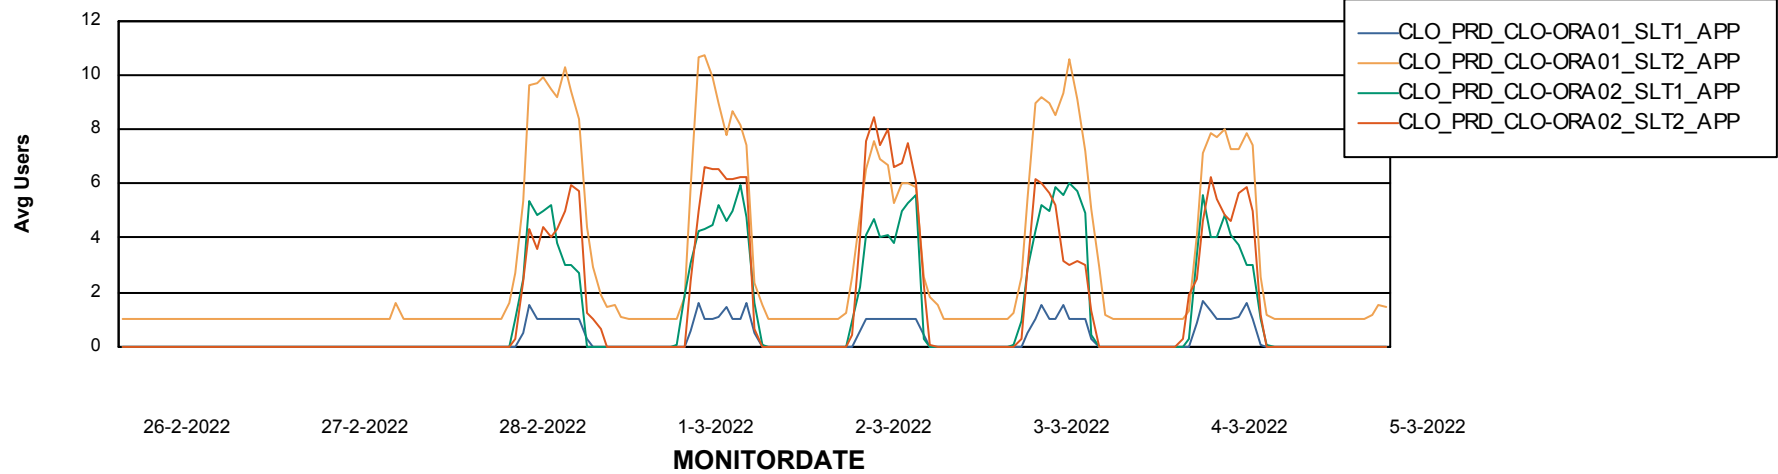

Weekly SLA Customer Report

Customer CLO Production
Database ID 38

ABSSolute Application Server Services

Avg memory used per ABS Server Service

Avg users per day per ABS server

Weekly SLA Customer Report

Customer CLO Production
Database ID 38