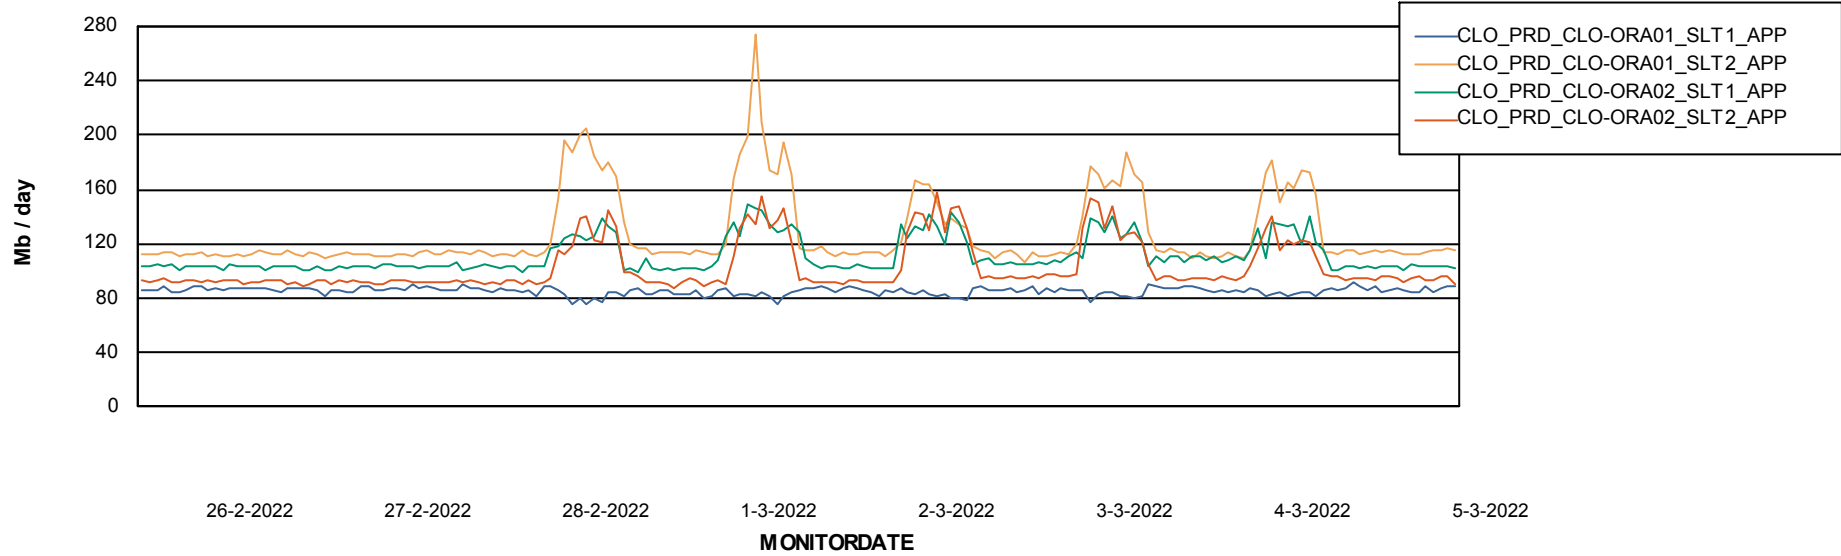

Date	Tablespace Name	Filesize (Gb)	Usedsize (Gb)	Percentage free
5-3-2022	ABSDATA	102	80	22
	INDX	207	174	16
4-3-2022	ABSDATA	102	80	22
	INDX	207	174	16
3-3-2022	ABSDATA	102	80	22
	INDX	207	174	16
2-3-2022	ABSDATA	102	80	22
	INDX	207	173	16
1-3-2022	ABSDATA	102	80	22
	INDX	207	173	16
28-2-2022	ABSDATA	102	80	22
	INDX	207	173	16
27-2-2022	ABSDATA	102	80	22
	INDX	207	173	16

Weekly SLA Customer Report

Customer CLO Production
Database ID 38

Database Tablespace CLODB_TEST_CLO-ORA02

Date	Tablespace Name	Filesize (Gb)	Usedsize (Gb)	Percentage free
5-3-2022	ABSDATA	88	47	47
	INDX	112	94	16
4-3-2022	ABSDATA	88	47	47
	INDX	112	94	16
3-3-2022	ABSDATA	88	47	47
	INDX	112	94	16
2-3-2022	ABSDATA	88	47	47
	INDX	112	94	16
1-3-2022	ABSDATA	88	47	47
	INDX	112	94	16
28-2-2022	ABSDATA	88	47	47
	INDX	112	94	16
27-2-2022	ABSDATA	88	47	47
	INDX	112	94	16

Weekly SLA Customer Report

Customer CLO Production
Database ID 38

ABSSolute Application Server Services

Avg memory used per ABS Server Service

Avg users per day per ABS server

Weekly SLA Customer Report

Customer CLO Production
Database ID 38