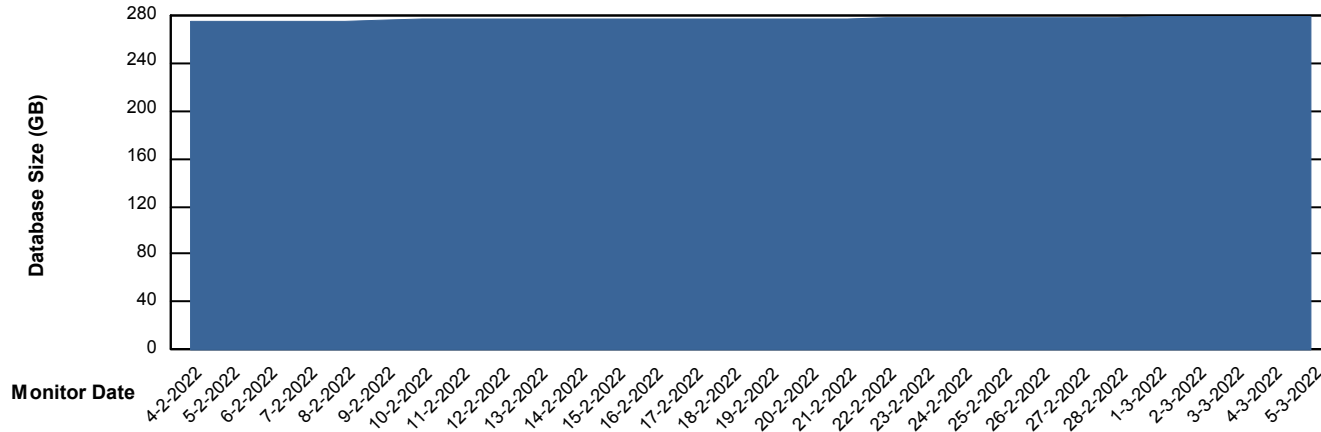

DATABASE SIZE CLODB_PRD_CLO-ORA01

Database growth over last month