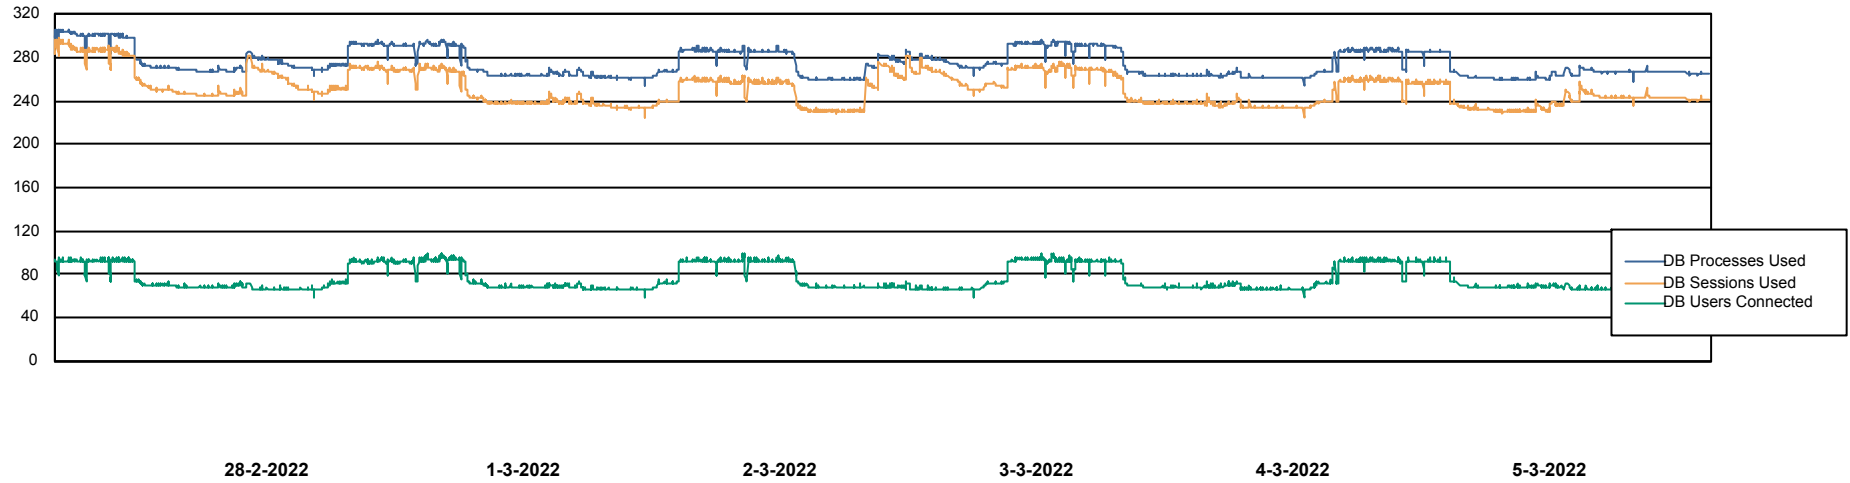

Database Performance CLODB_PRD_CLO-ORA01

DB Processes Max 1,000