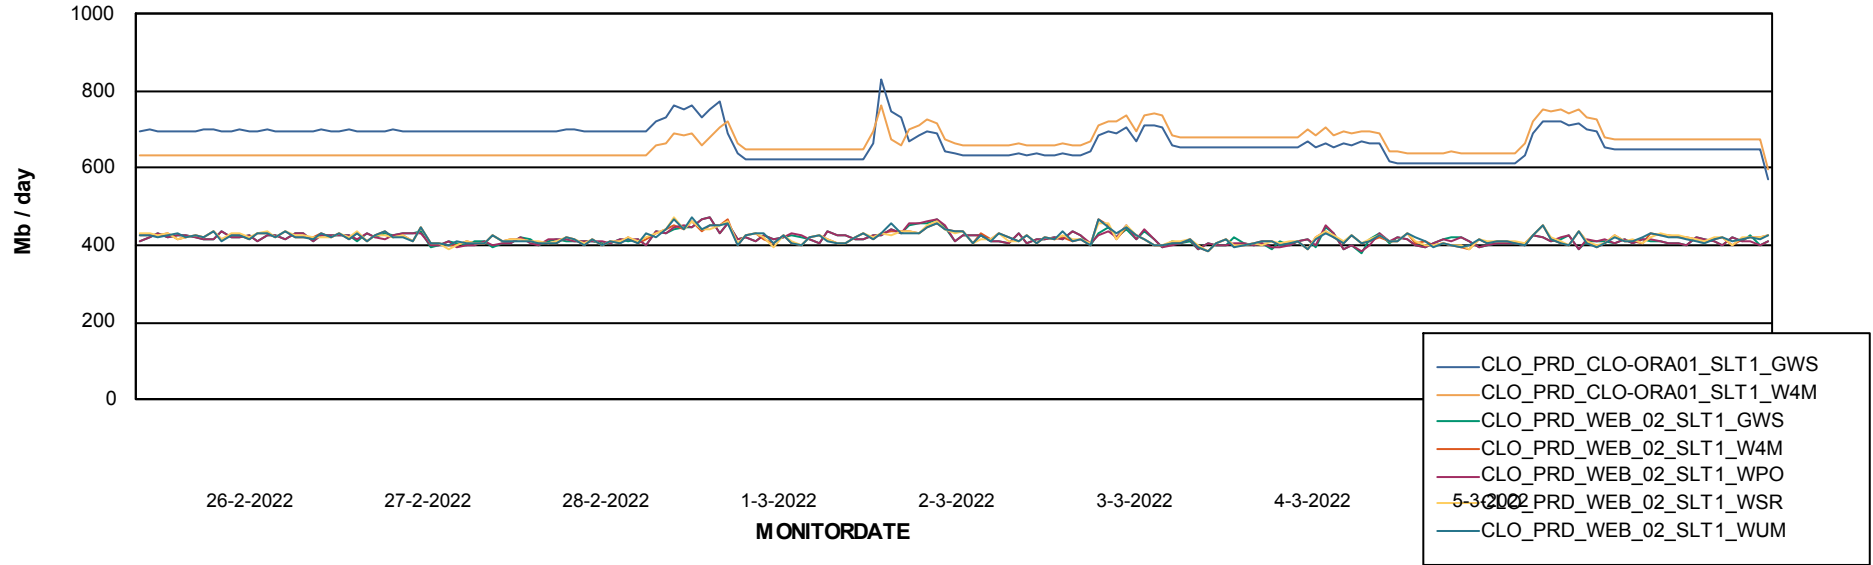

ABSSolute Application ReportServer Services

Avg memory used per ReportServer Service

Weekly SLA Customer Report

Customer CLO Production
Database ID 38

ABSolute Web Component Services

Avg memory used per ABS Web component