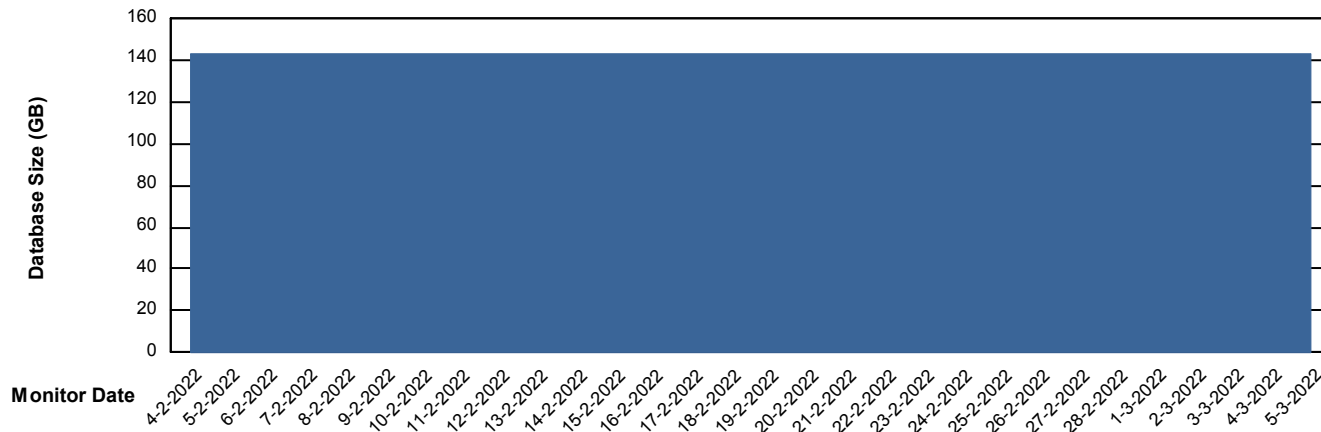

DATABASE SIZE CLODB_TEST_CLO-ORA02

Database growth over last month