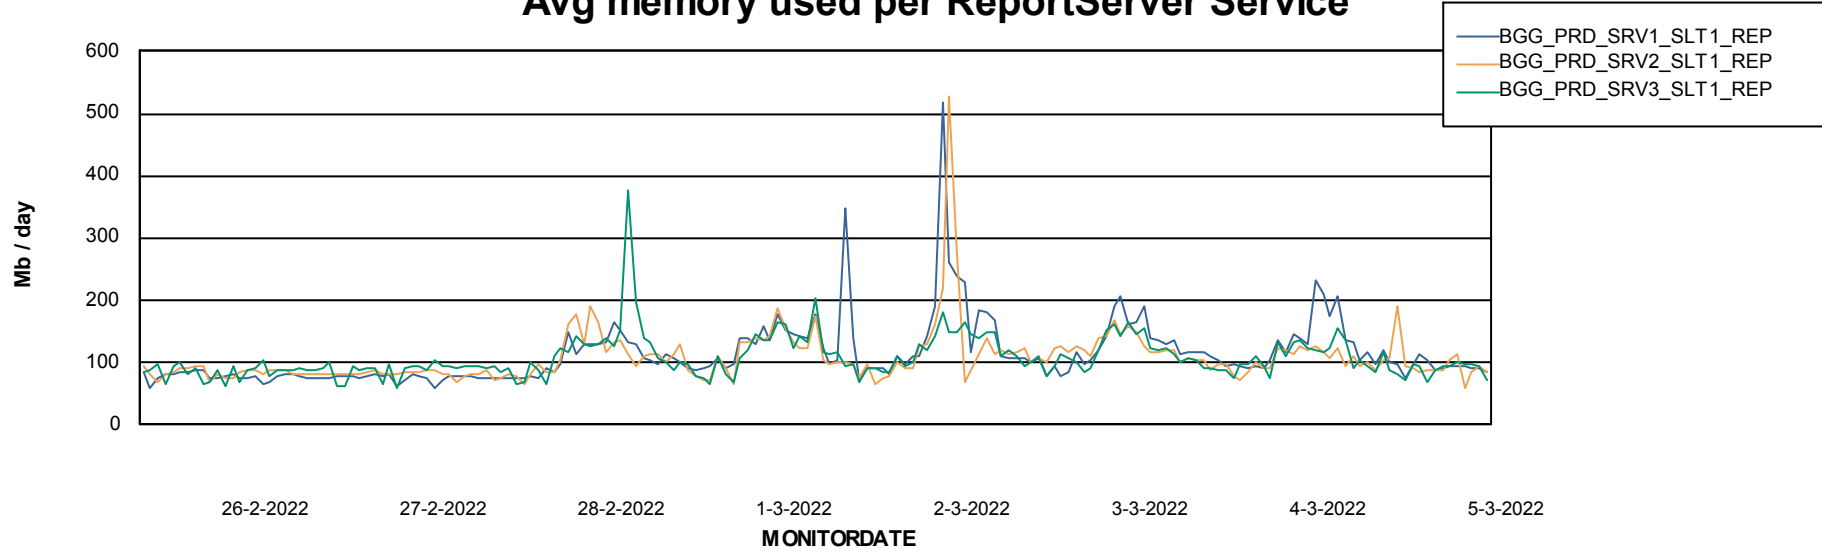

Avg memory used per ABS Server Service

Avg users per day per ABS server

Weekly SLA Customer Report

Customer BGG_Production
Database ID 58

ABSSolute Application ReportServer Services

Avg memory used per ReportServer Service