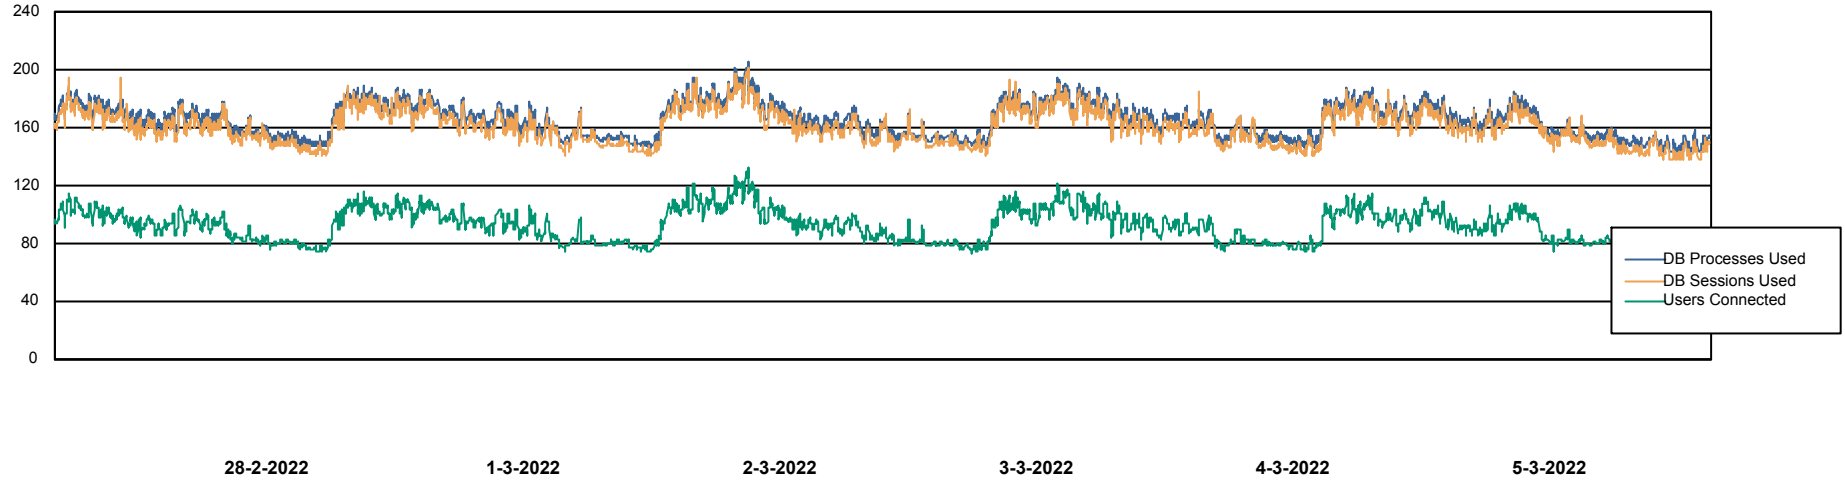

Database Performance BGGDB_Production

DB Processes Max 300
DB Sessions Max 474