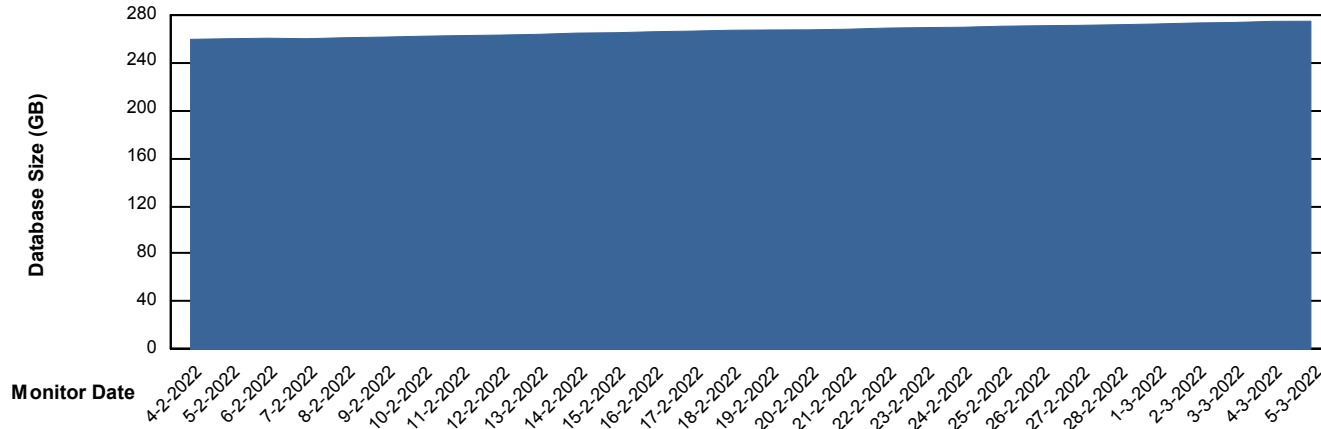

DATABASE SIZE BGGDB_BI

Database growth over last month