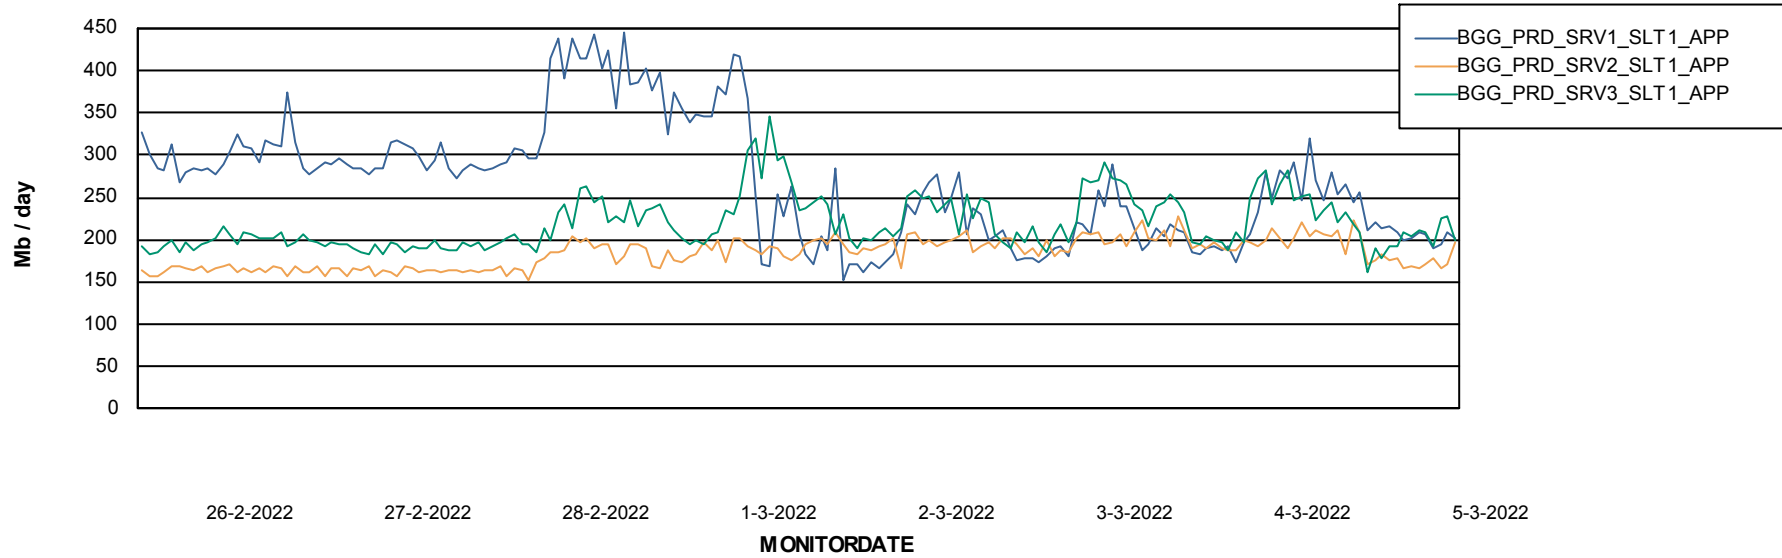

ABSSolute Application Server Services

Avg memory used per ABS Server Service