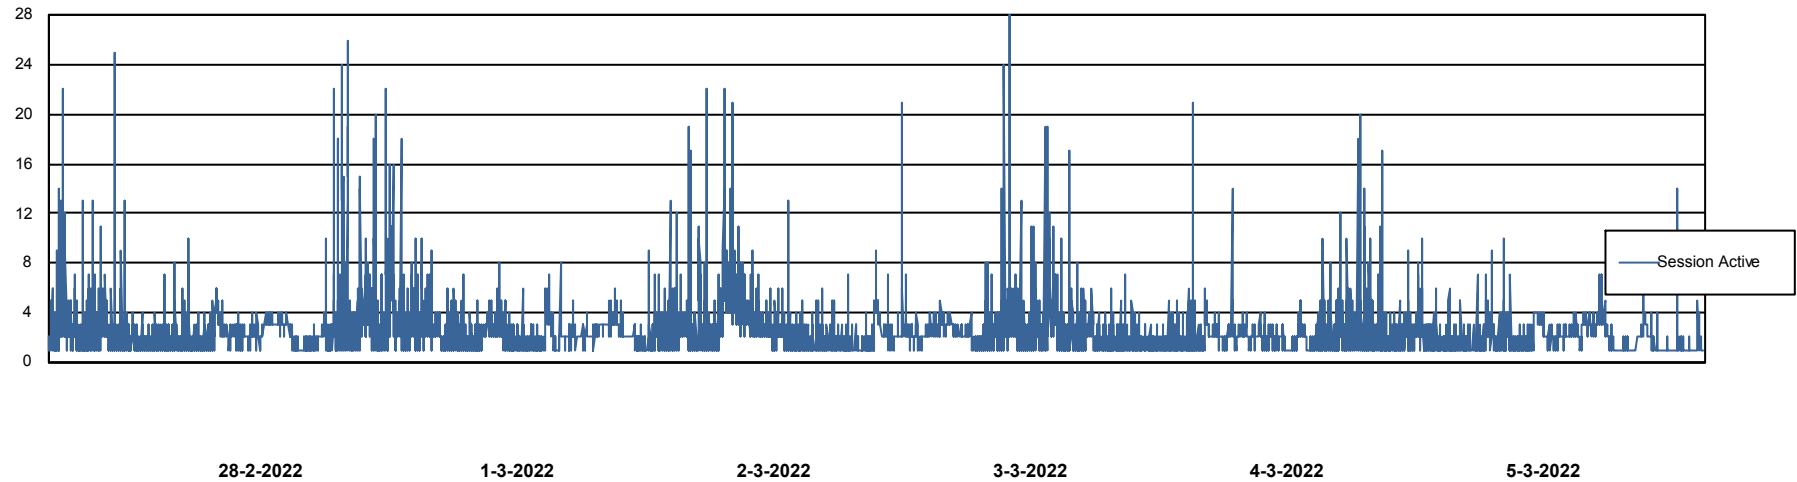

Database Performance BGGDB_Production

DB Processes Max 300
DB Sessions Max 474