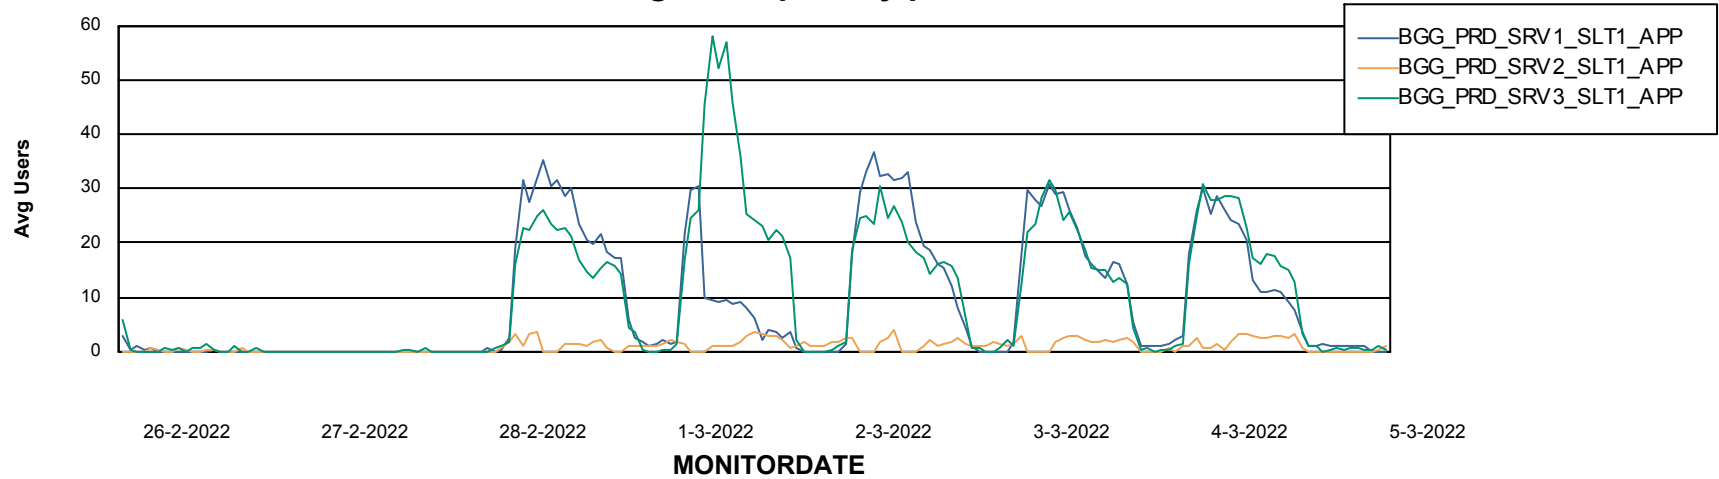

Avg users per day per ABS server