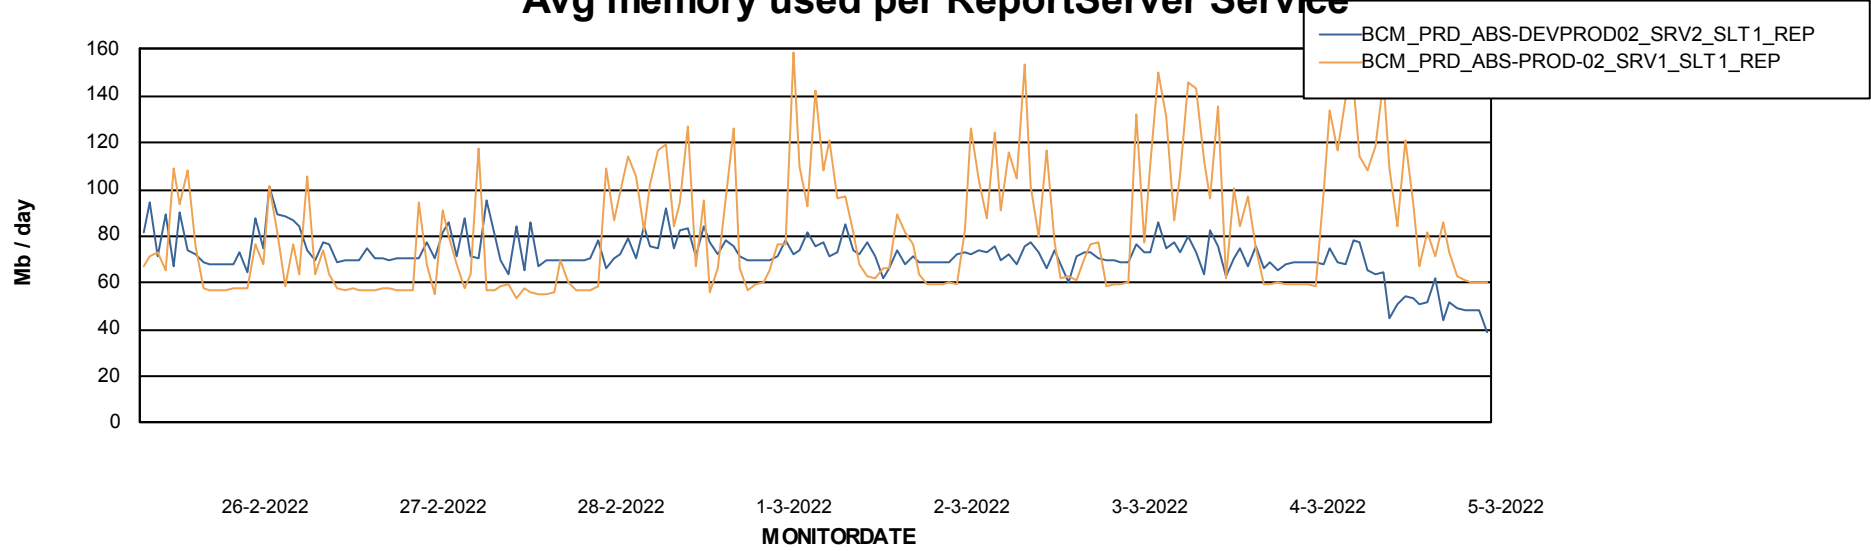

ABSSolute Application ReportServer Services

Avg memory used per ReportServer Service