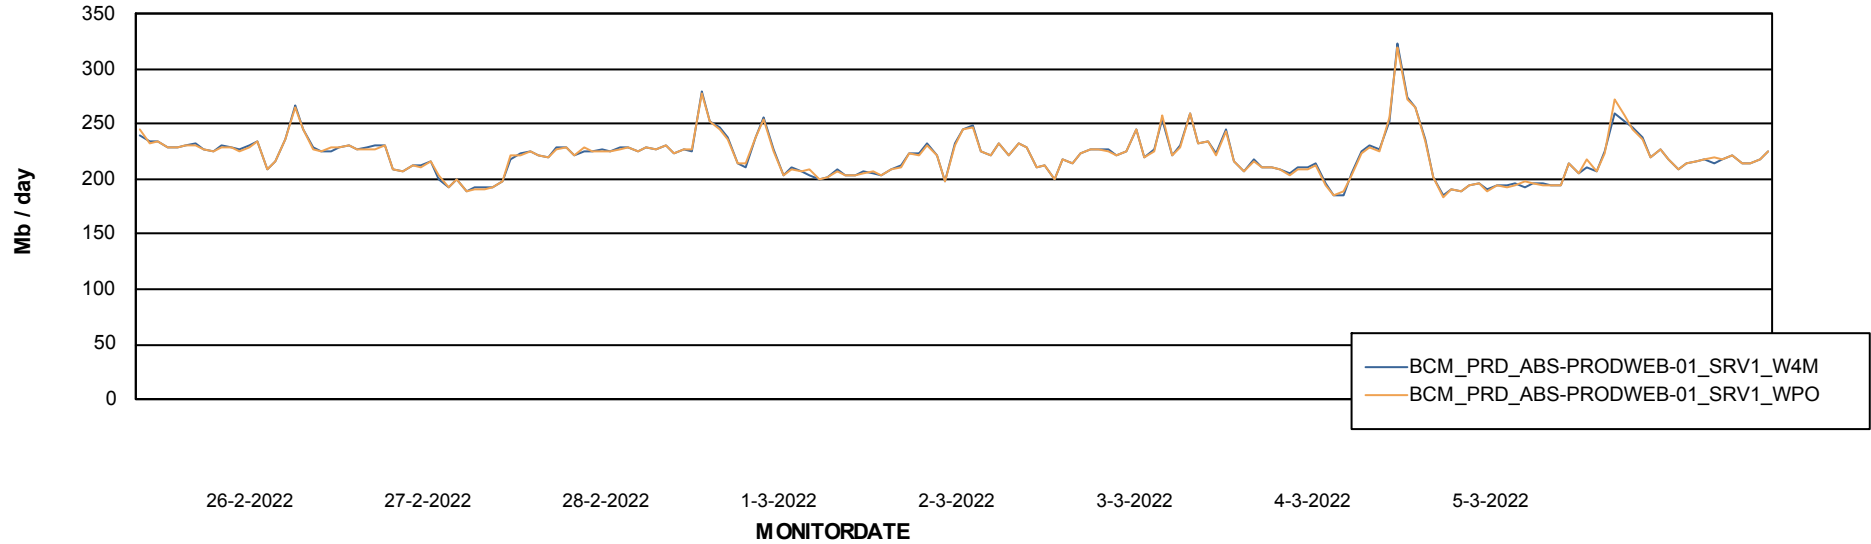

ABSSolute Application ReportServer Services

Avg memory used per ReportServer Service

Weekly SLA Customer Report

Customer BCM_Production
Database ID 81

ABSSolute Web Component Services

Avg memory used per ABS Web component