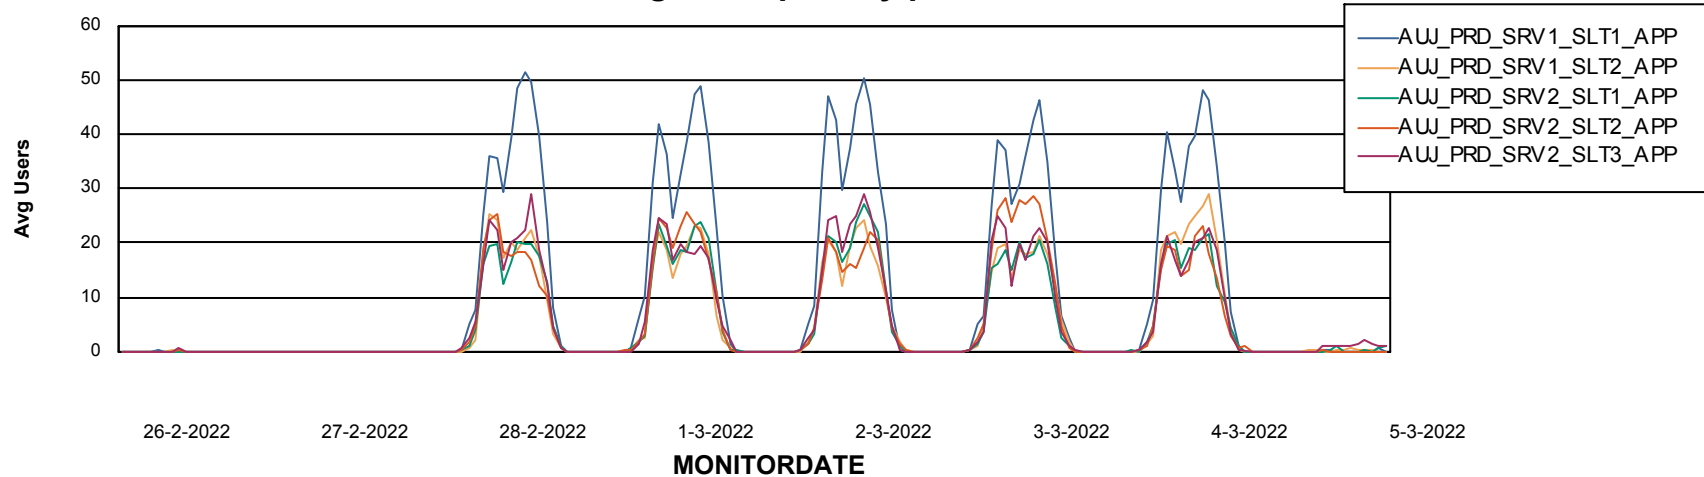

Weekly SLA Customer Report

Customer AUJ Production
Database ID 41

ABSSolute Application Server Services

Avg memory used per ABS Server Service

Avg users per day per ABS server

Weekly SLA Customer Report

Customer AUJ Production
Database ID 41