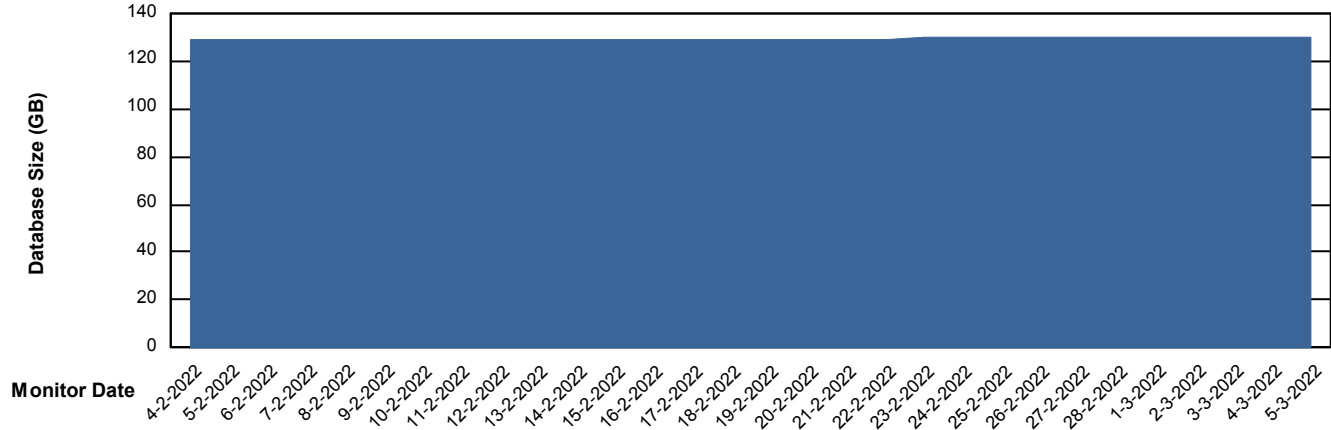

DATABASE SIZE AUJ Prod. BI DB (PABSBI1 server)

Database growth over last month