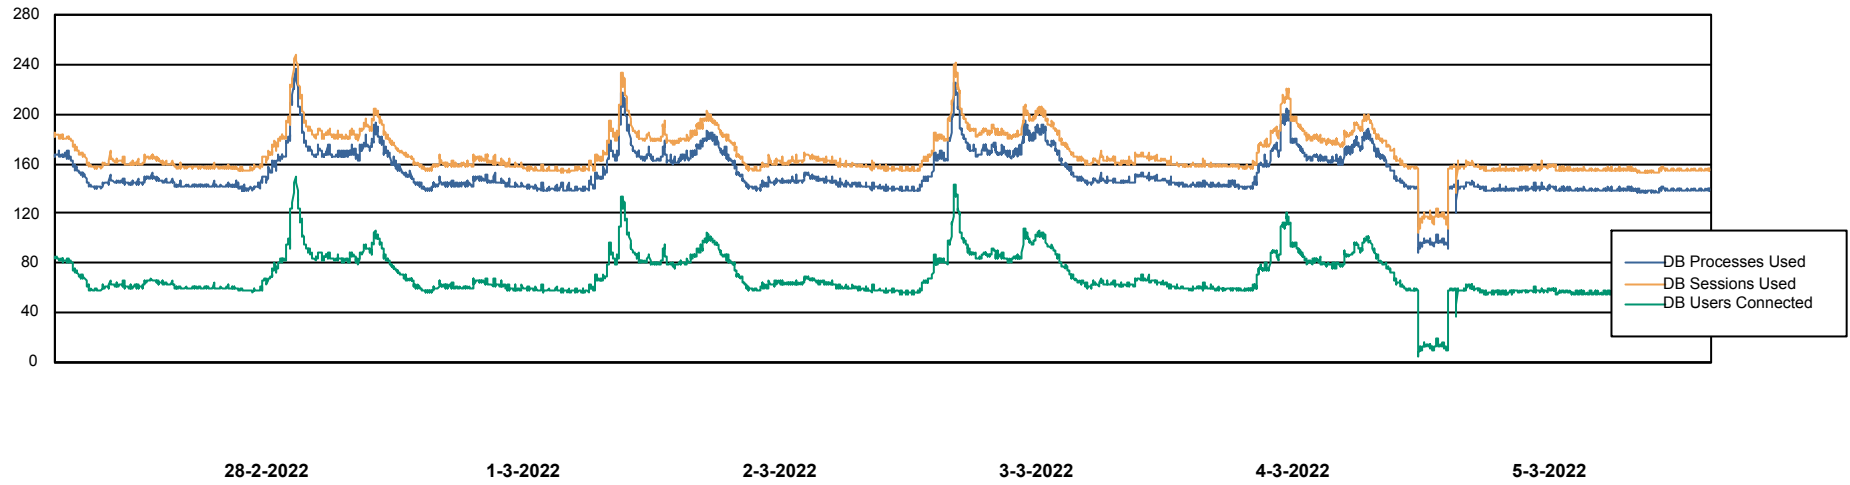

Weekly SLA Customer Report

Customer AUJ Production
Database ID 41

Database Performance AUJ Prod. BI DB (PABSBI1 server)

Weekly SLA Customer Report

Customer AUJ Production
Database ID 41

Database Performance AUJ_DB1_Primary