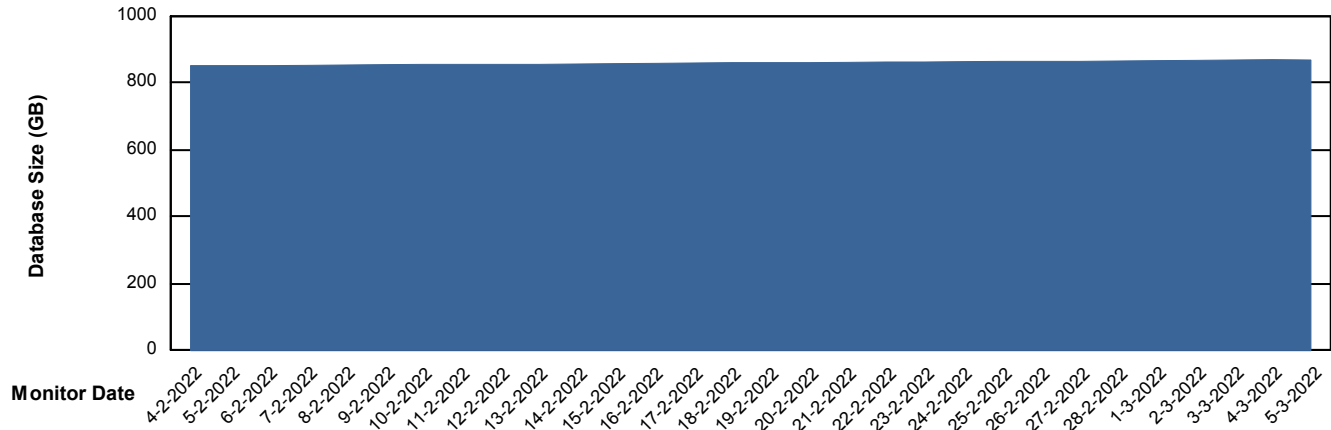

Weekly SLA Customer Report

Customer AUJ Production
Database ID 41

DATABASE SIZE AUJ Prod. BI DB (PABSBI1 server)

Database growth over last month

DATABASE SIZE AUJ_DB1_Primary

Database growth over last month