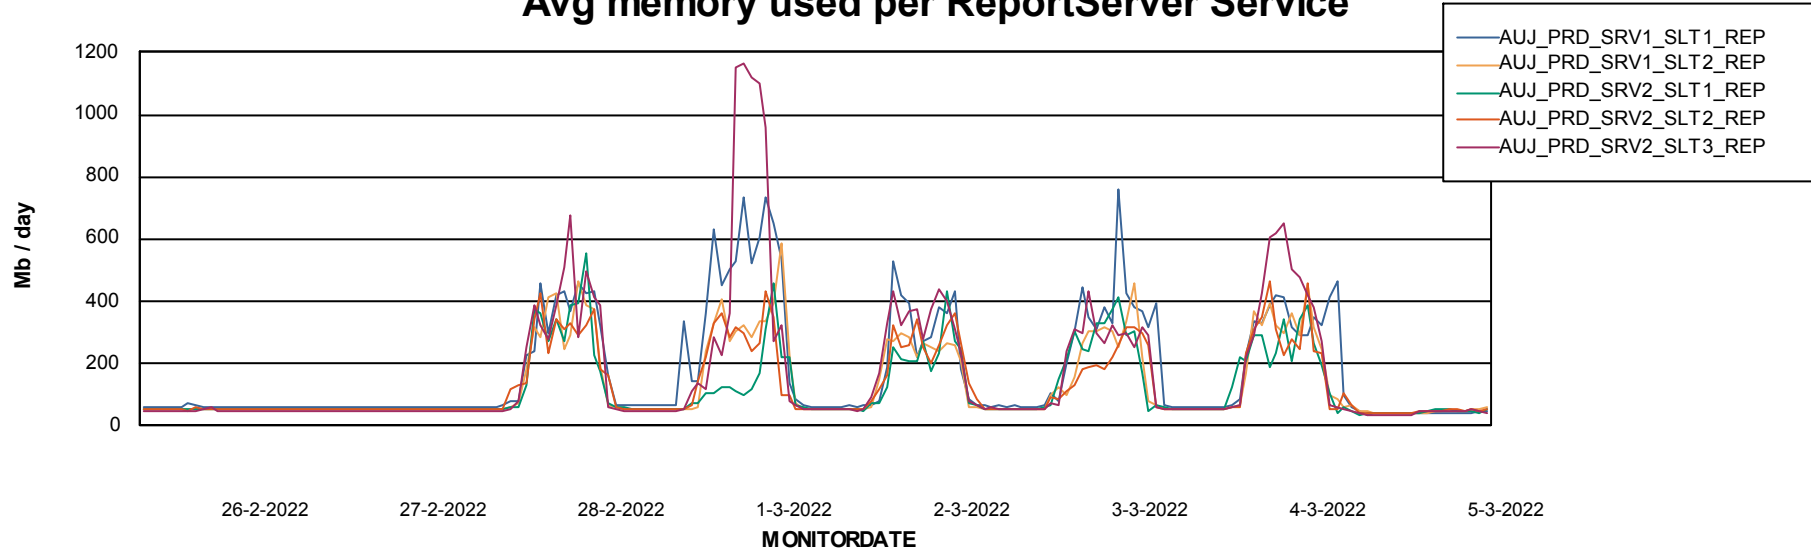

ABSSolute Application ReportServer Services

Avg memory used per ReportServer Service