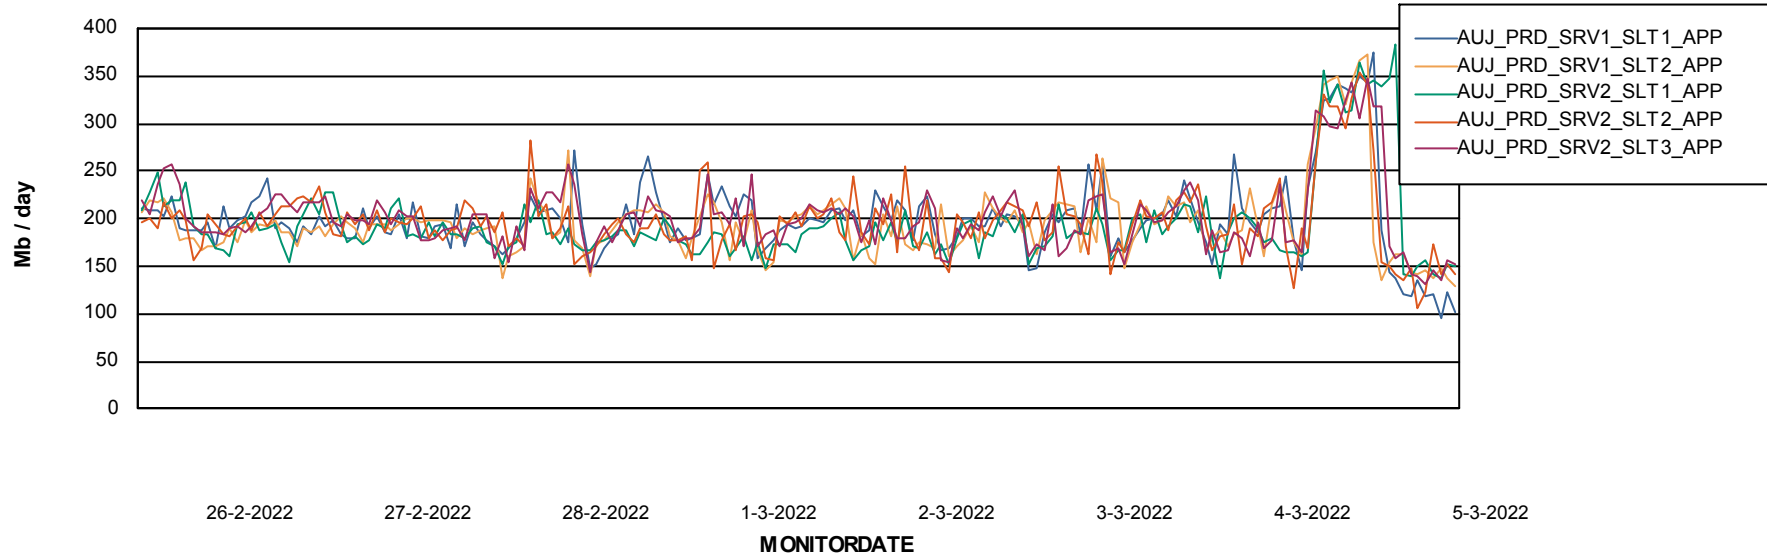

ABSSolute Application Server Services

Avg memory used per ABS Server Service