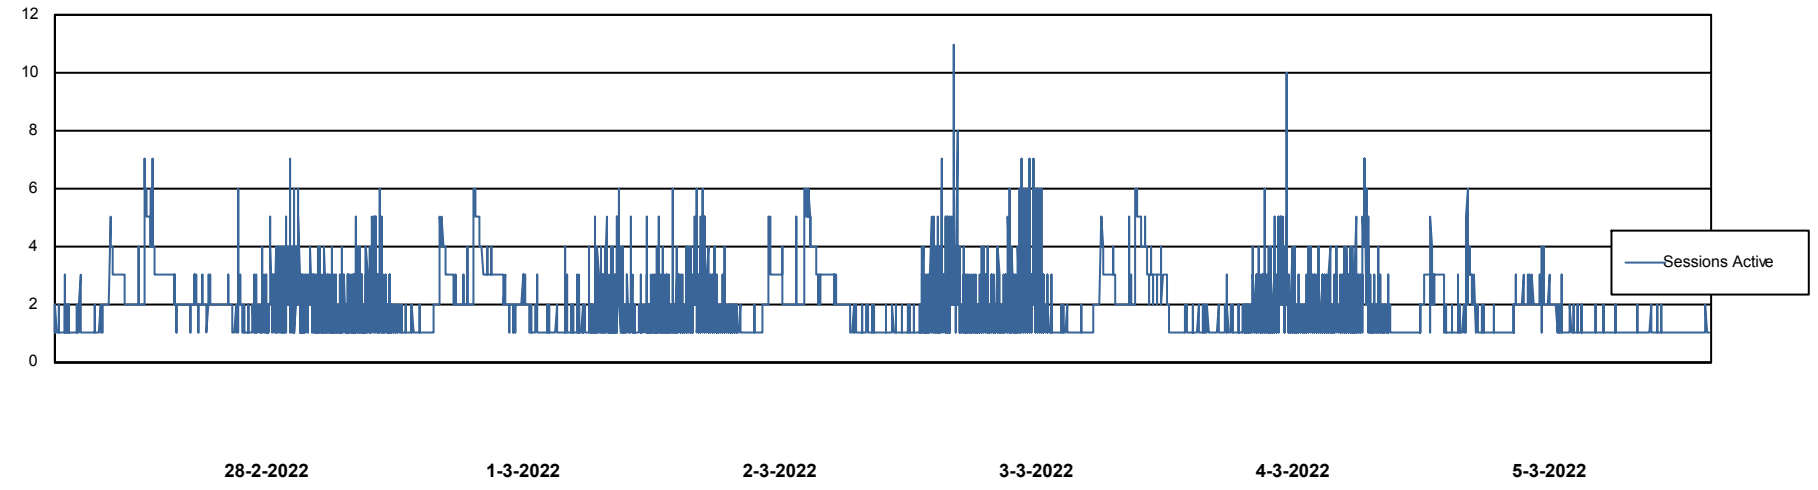

Weekly SLA Customer Report

Customer AUJ Production
Database ID 41

Database Performance AUJ Prod. BI DB (PABSBI1 server)

Weekly SLA Customer Report

Customer AUJ Production
Database ID 41

Database Performance AUJ_DB1_Primary