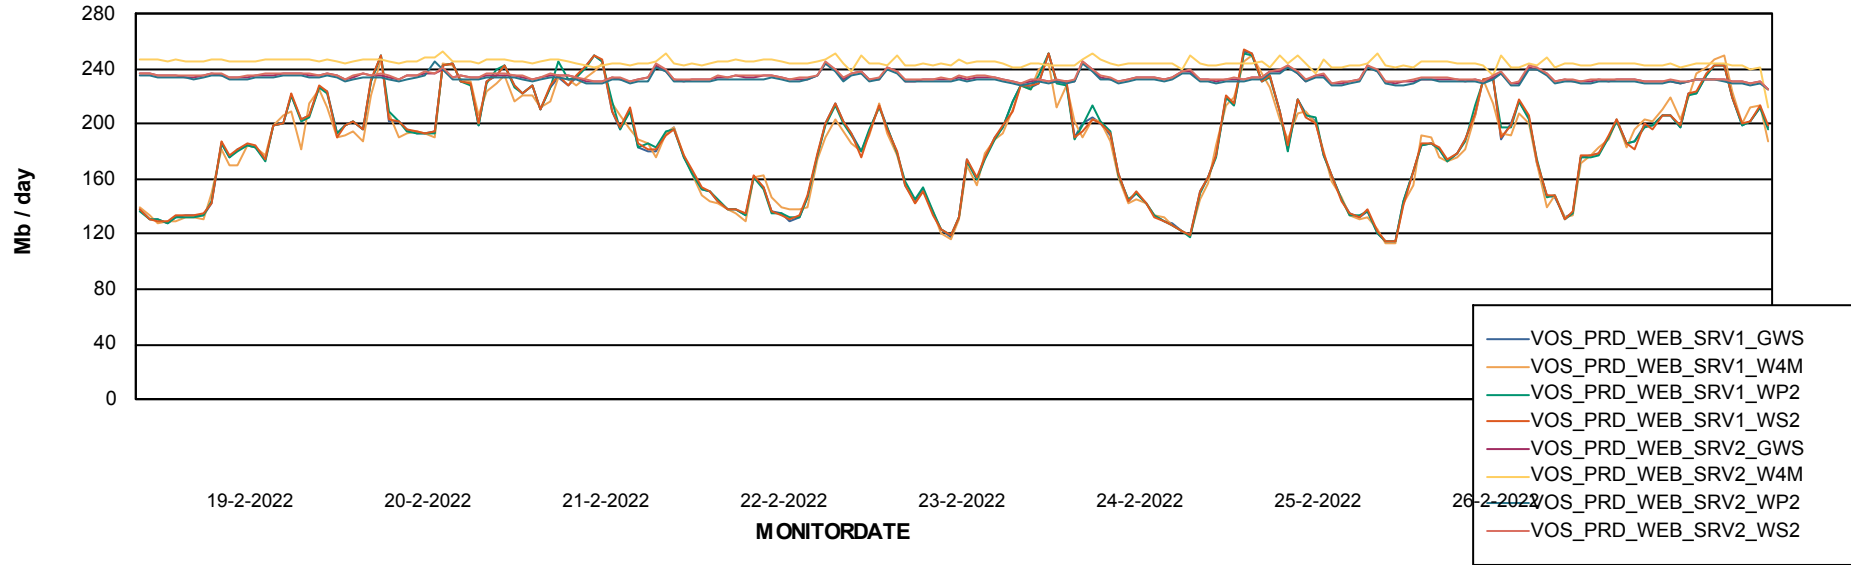

ABSSolute Application ReportServer Services

Avg memory used per ReportServer Service

Weekly SLA Customer Report

Customer VOS_Production
Database ID 68

ABSSolute Web Component Services

Avg memory used per ABS Web component