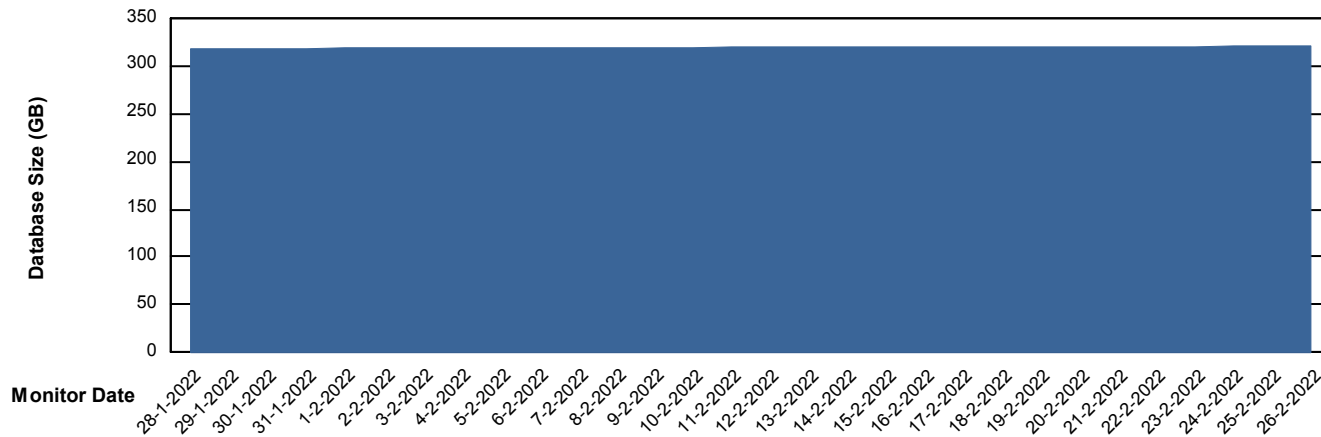

DATABASE SIZE VOSDB_Production

Database growth over last month