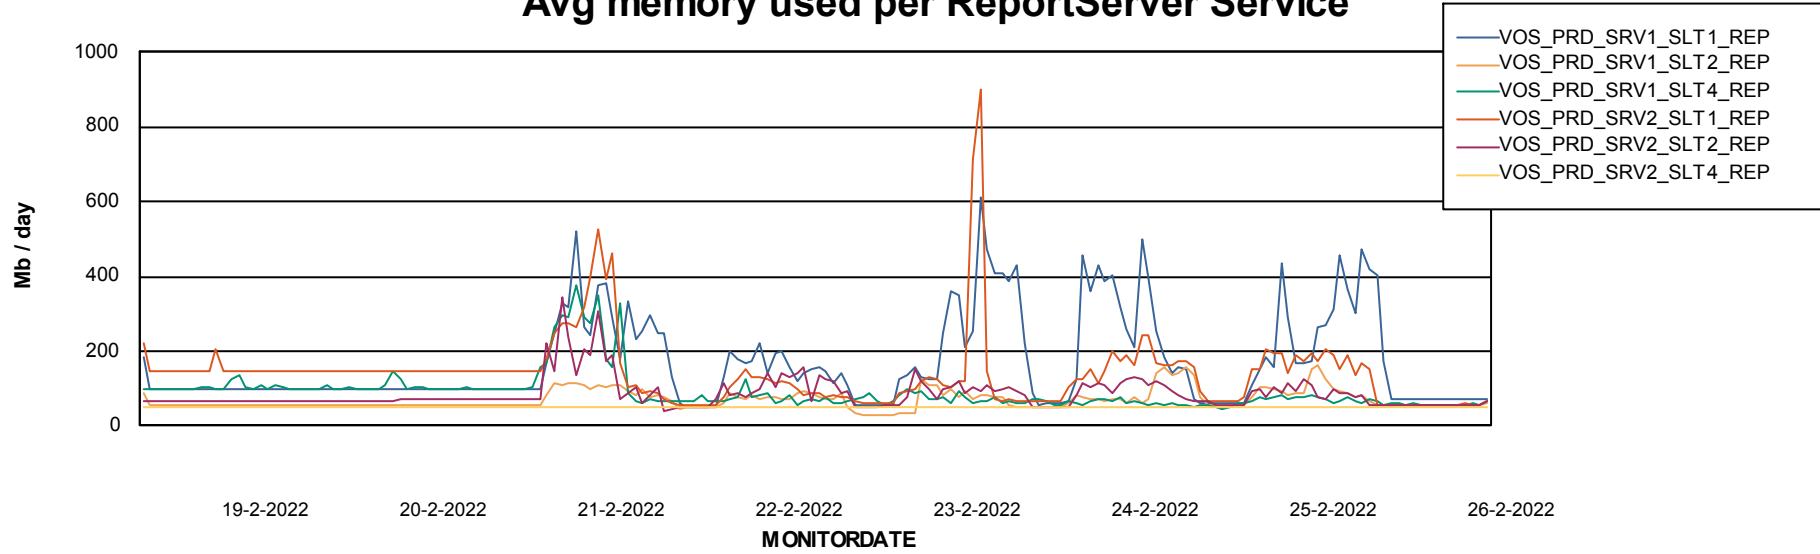

ABSSolute Application ReportServer Services

Avg memory used per ReportServer Service