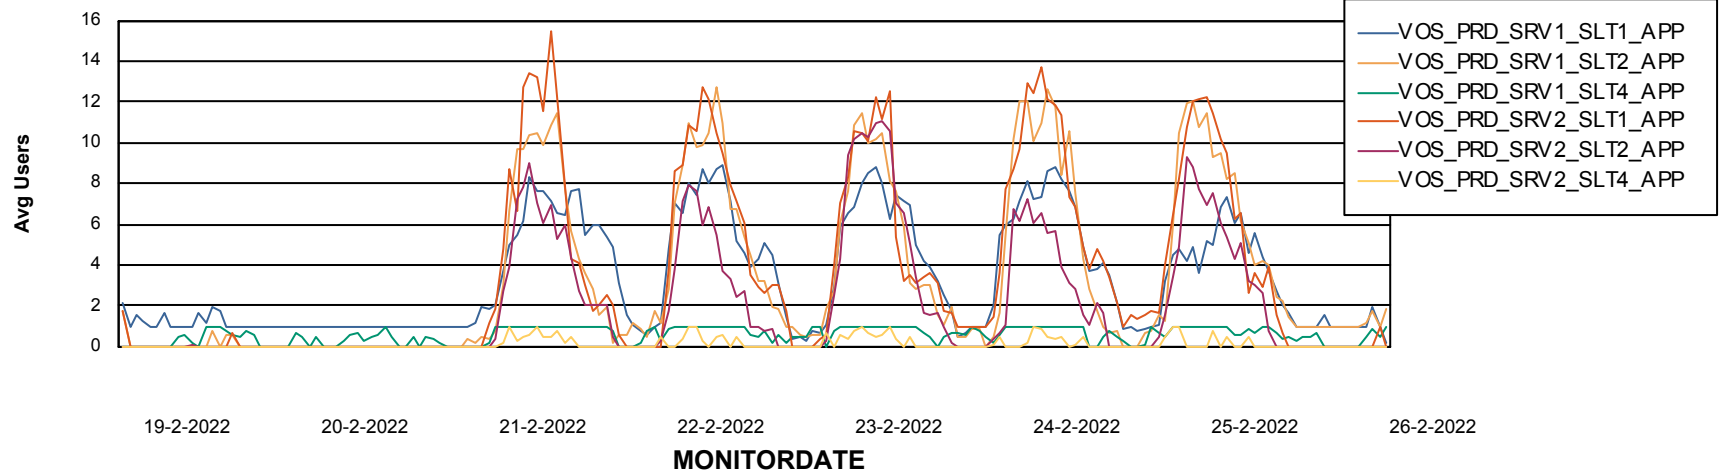

Weekly SLA Customer Report

Customer VOS_Production
Database ID 68

ABSSolute Application Server Services

Avg memory used per ABS Server Service

Avg users per day per ABS server

Weekly SLA Customer Report

Customer VOS_Production
Database ID 68