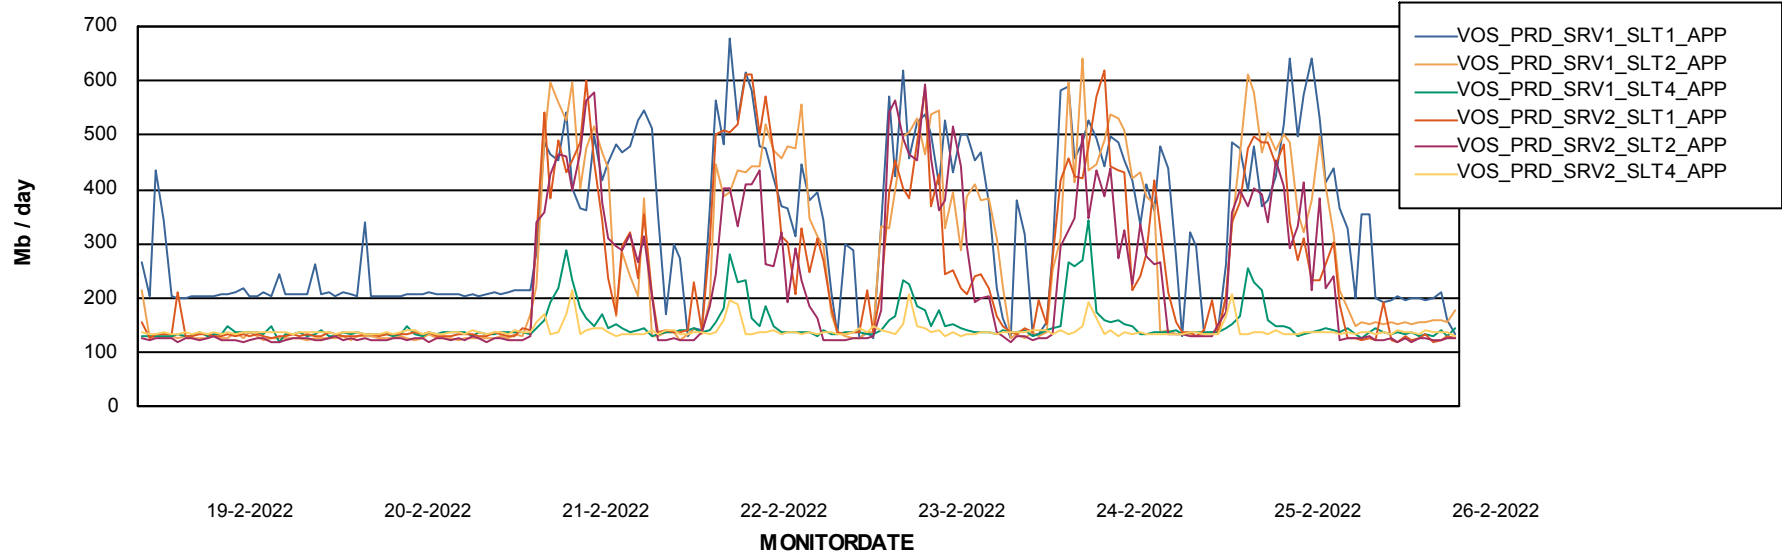

Weekly SLA Customer Report

Customer VOS_Production
Database ID 68

Database Tablespace		VOSDB_Production		
Date	Tablespace Name	Filesize (Gb)	Usedsize (Gb)	Percentage free
26-2-2022	ABSDATA	116	96	17
	INDX	249	208	16
25-2-2022	ABSDATA	116	96	17
	INDX	249	208	16
24-2-2022	ABSDATA	116	96	17
	INDX	249	208	16
23-2-2022	ABSDATA	116	96	18
	INDX	249	208	16
22-2-2022	ABSDATA	116	96	18
	INDX	249	208	16
21-2-2022	ABSDATA	116	96	18
	INDX	249	208	17
20-2-2022	ABSDATA	116	96	18
	INDX	249	208	17

Weekly SLA Customer Report

Customer VOS_Production
Database ID 68

ABSSolute Application Server Services

Avg memory used per ABS Server Service

Avg users per day per ABS server

Weekly SLA Customer Report

Customer VOS_Production
Database ID 68