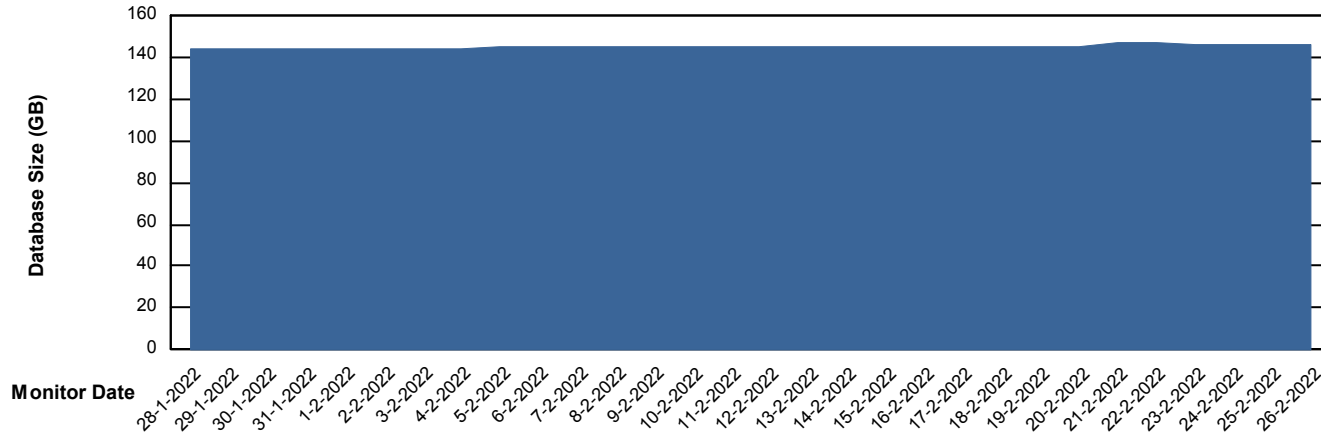

Customer VOS_Production
Database ID 68

Database Performance VOSDB_Standby

DB Processes Max 500

Weekly SLA Customer Report

Customer VOS_Production
Database ID 68

DATABASE SIZE VOSDB_BI

Database growth over last month