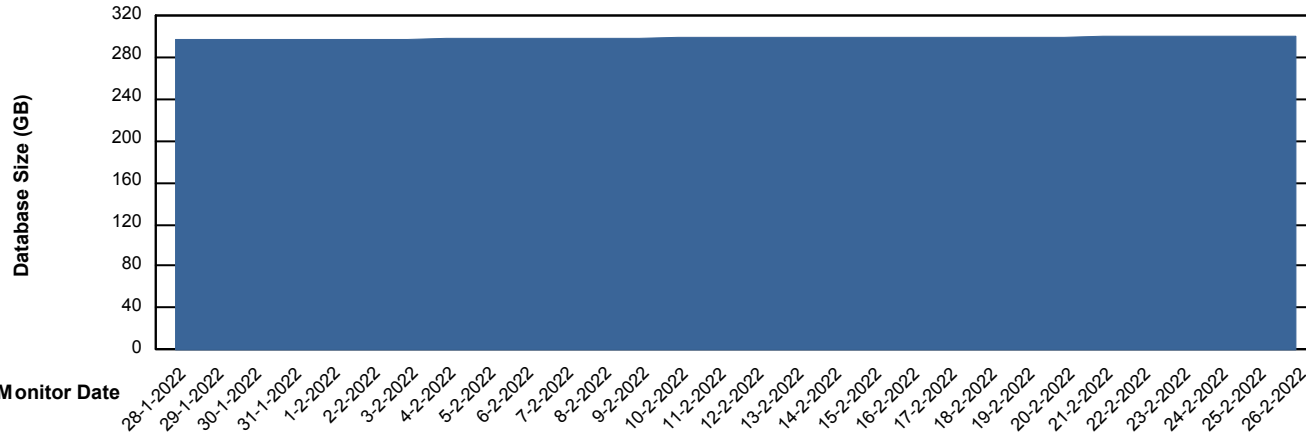

Weekly SLA Customer Report

Customer VEN_Production
Database ID 35

Database Performance VENDB_Production

Weekly SLA Customer Report

Customer VEN_Production
Database ID 35

Database Performance VENDB_Standby

DB Processes Max 300

Weekly SLA Customer Report

Customer VEN_Production
 Database ID 35

DATABASE SIZE VENDB_Production

Database growth over last month

Database Tablespace VENDB_Production

Date	Tablespace Name	Filesize (Gb)	Usedsize (Gb)	Percentage free
26-2-2022	ABSDATA	186	151	19
	INDX	169	140	17
25-2-2022	ABSDATA	186	151	19
	INDX	169	140	17
24-2-2022	ABSDATA	186	151	19
	INDX	166	140	16
23-2-2022	ABSDATA	186	151	19
	INDX	166	140	16
22-2-2022	ABSDATA	186	151	19
	INDX	166	140	16
21-2-2022	ABSDATA	186	151	19
	INDX	166	140	16
20-2-2022	ABSDATA	186	151	19
	INDX	166	139	16