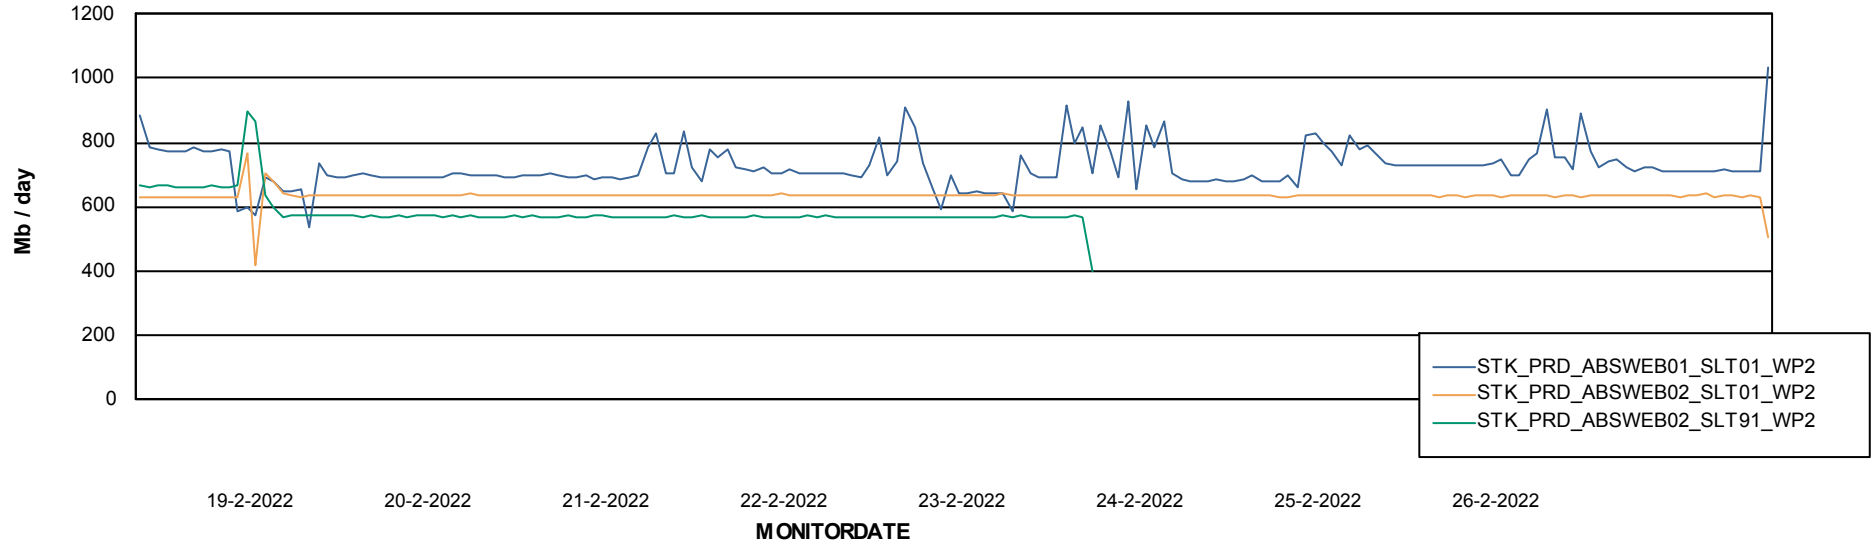

ABSSolute Application ReportServer Services

Avg memory used per ReportServer Service

Weekly SLA Customer Report

Customer STK_Production
Database ID 82

ABSSolute Web Component Services

Avg memory used per ABS Web component