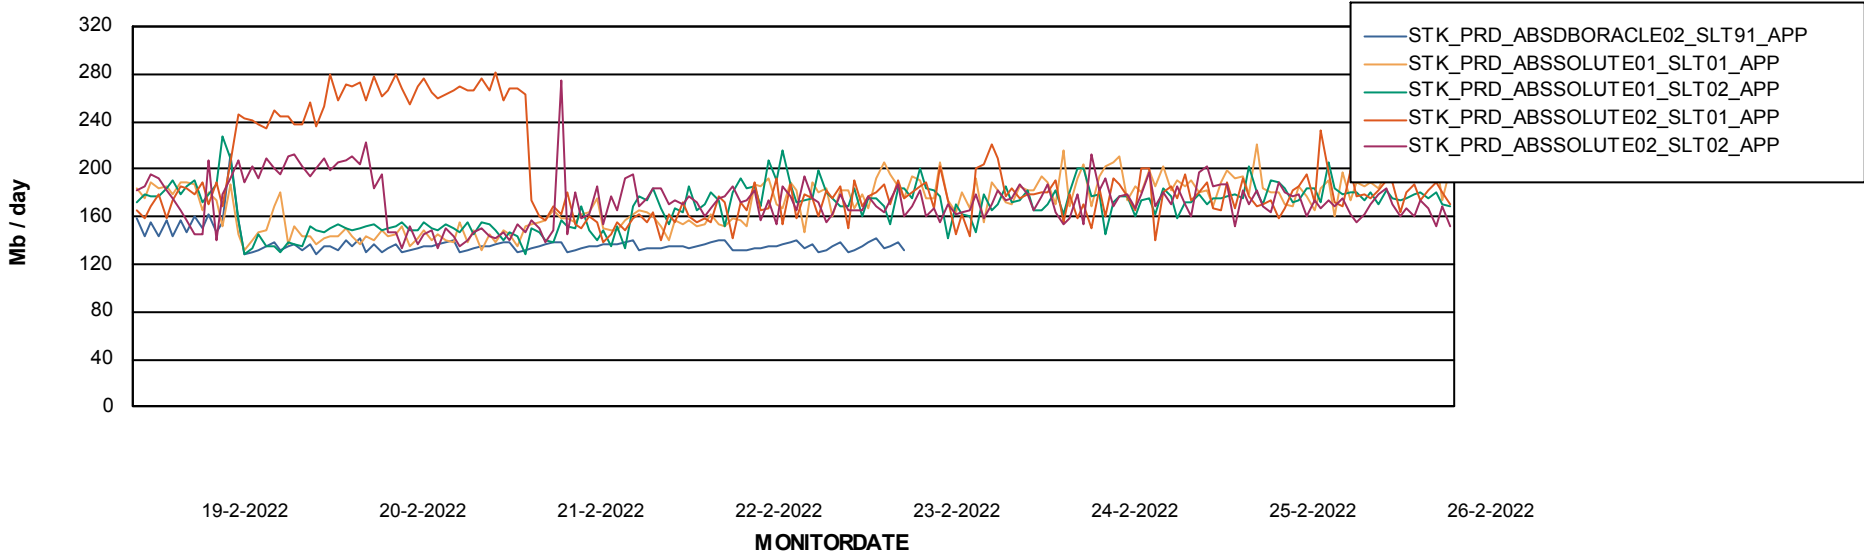

ABSSolute Application Server Services

Avg memory used per ABS Server Service