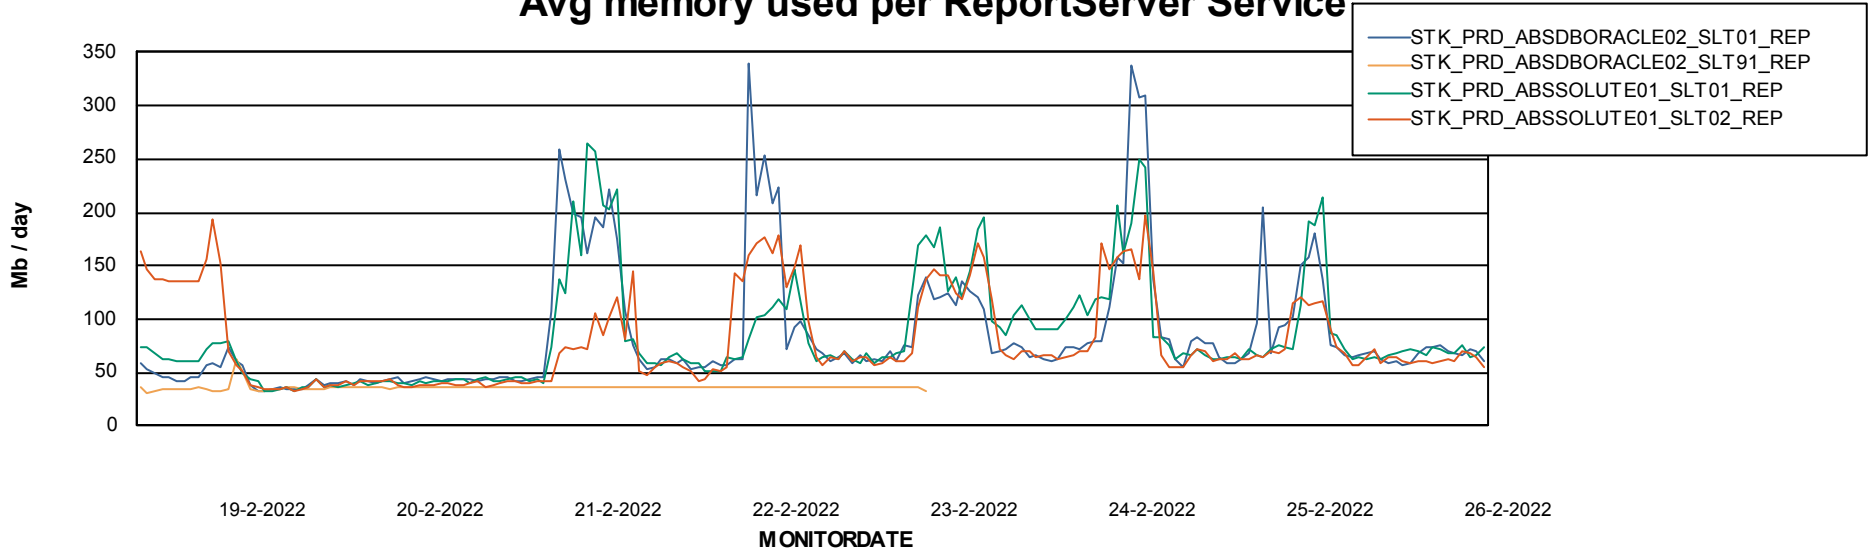

ABSSolute Application ReportServer Services

Avg memory used per ReportServer Service