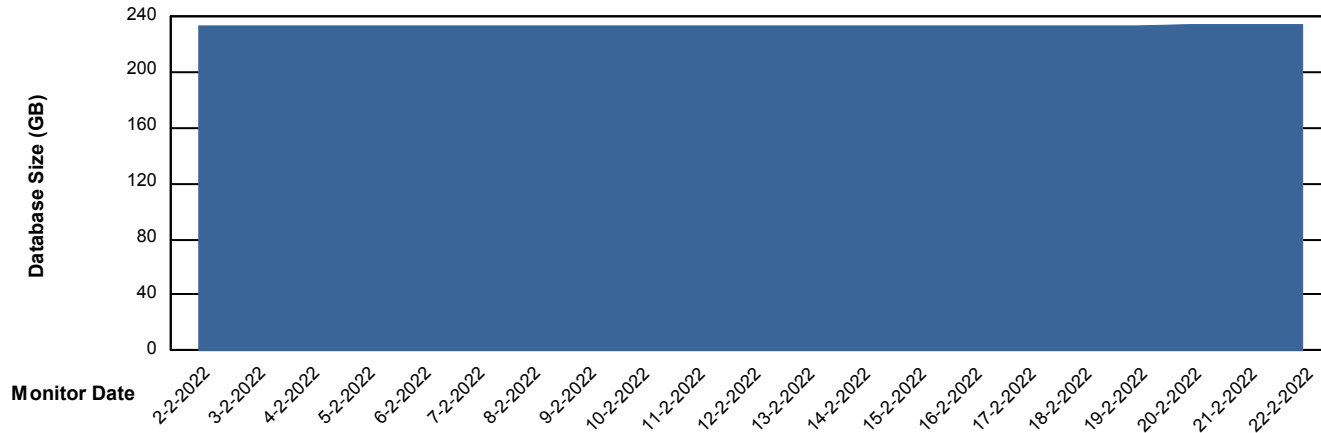

Customer STK_Production
Database ID 82

DATABASE SIZE STKDB_Production

Database growth over last month

DATABASE SIZE STKDB_Test

Database growth over last month

Weekly SLA Customer Report

Customer STK_Production
Database ID 82