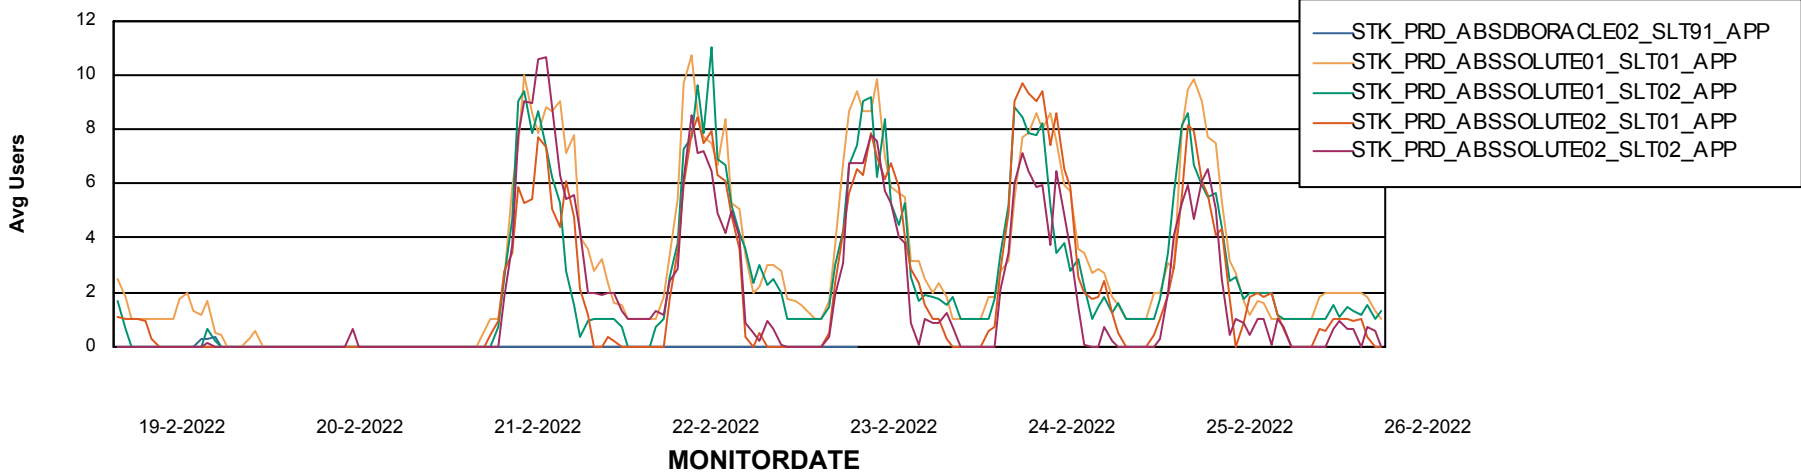

Weekly SLA Customer Report

Customer STK_Production
Database ID 82

ABSSolute Application Server Services

Avg memory used per ABS Server Service

Avg users per day per ABS server

Weekly SLA Customer Report

Customer STK_Production
Database ID 82