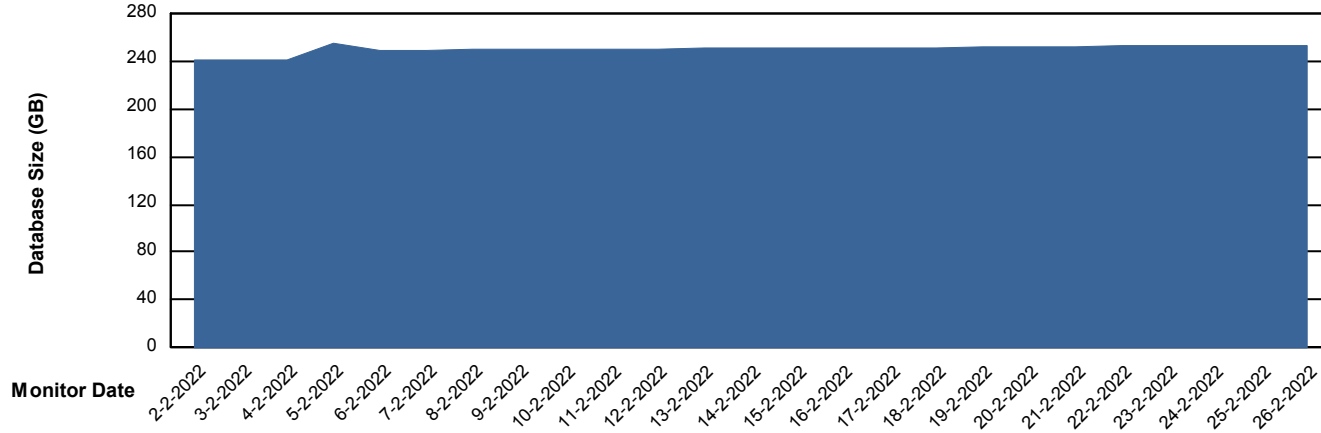

Weekly SLA Customer Report

Customer STK_Production
Database ID 82

Database Performance STKDB_Test

21-2-2022

22-2-2022

21-2-2022

22-2-2022

Weekly SLA Customer Report

Customer STK_Production
Database ID 82

DATABASE SIZE STKDB_Production

Database growth over last month

DATABASE SIZE STKDB_Test

Database growth over last month

Weekly SLA Customer Report

Customer STK_Production
Database ID 82