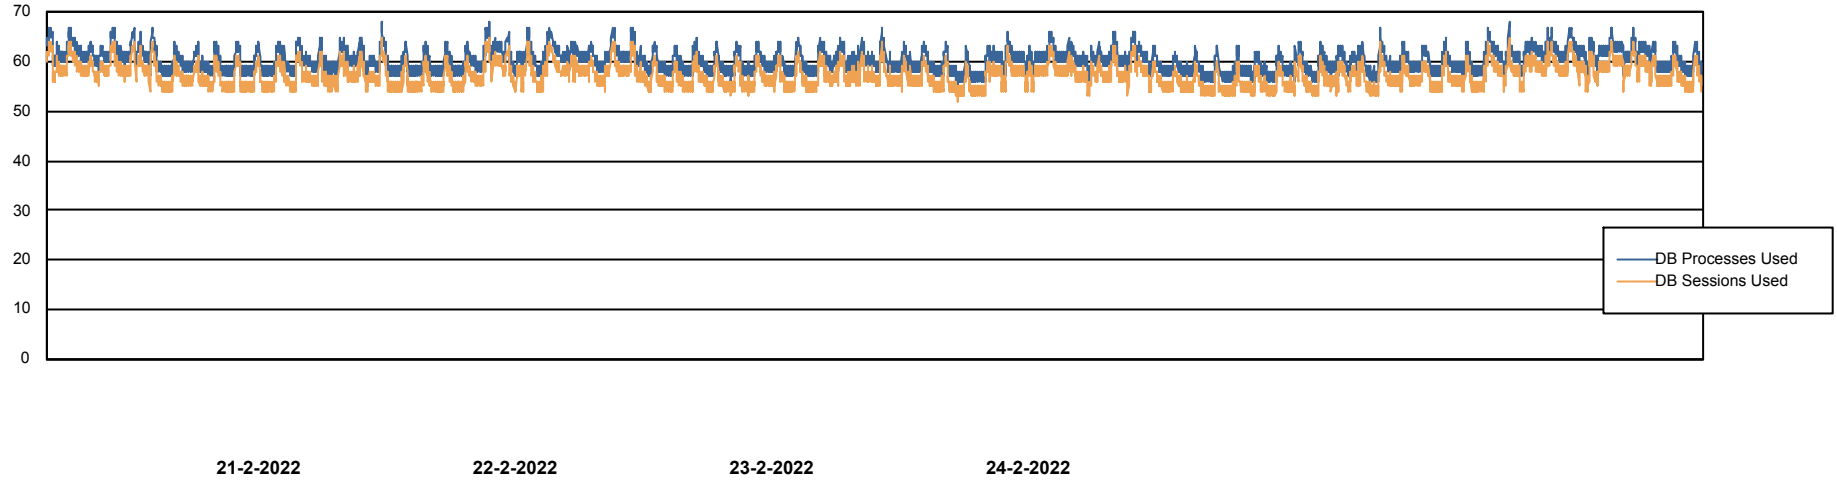

Weekly SLA Customer Report

Customer SPI_Production
 Database ID 49

Harddisk Usage SPI_PRD_ORACLE1

	Free disk space on C: (%)	Total disk space on C: (Gb)	Used disk space on C: (Gb)	Free disk space on D: (%)	Total disk space on D: (Gb)	Used disk space on D: (Gb)
24-2-2022	50	79	40	35	100	65
23-2-2022	50	79	40	35	100	64
22-2-2022	50	79	40	36	100	64
21-2-2022	50	79	40	36	100	63
20-2-2022	50	79	40	37	100	63

Harddisk Usage SPI_PRD_ORACLE2

	Free disk space on C: (%)	Total disk space on C: (Gb)	Used disk space on C: (Gb)	Free disk space on D: (%)	Total disk space on D: (Gb)	Used disk space on D: (Gb)
24-2-2022	49	79	40	46	150	82
23-2-2022	49	79	40	46	150	81
22-2-2022	49	79	40	46	150	81
21-2-2022	49	79	40	47	150	80
20-2-2022	49	79	40	47	150	80

Weekly SLA Customer Report

Customer SPI_Production
Database ID 49

Database Performance SPIDB_Production

Weekly SLA Customer Report

Customer SPI_Production
Database ID 49

Database Performance SPIDB_Standby

DATABASE SIZE SPIDB_Production