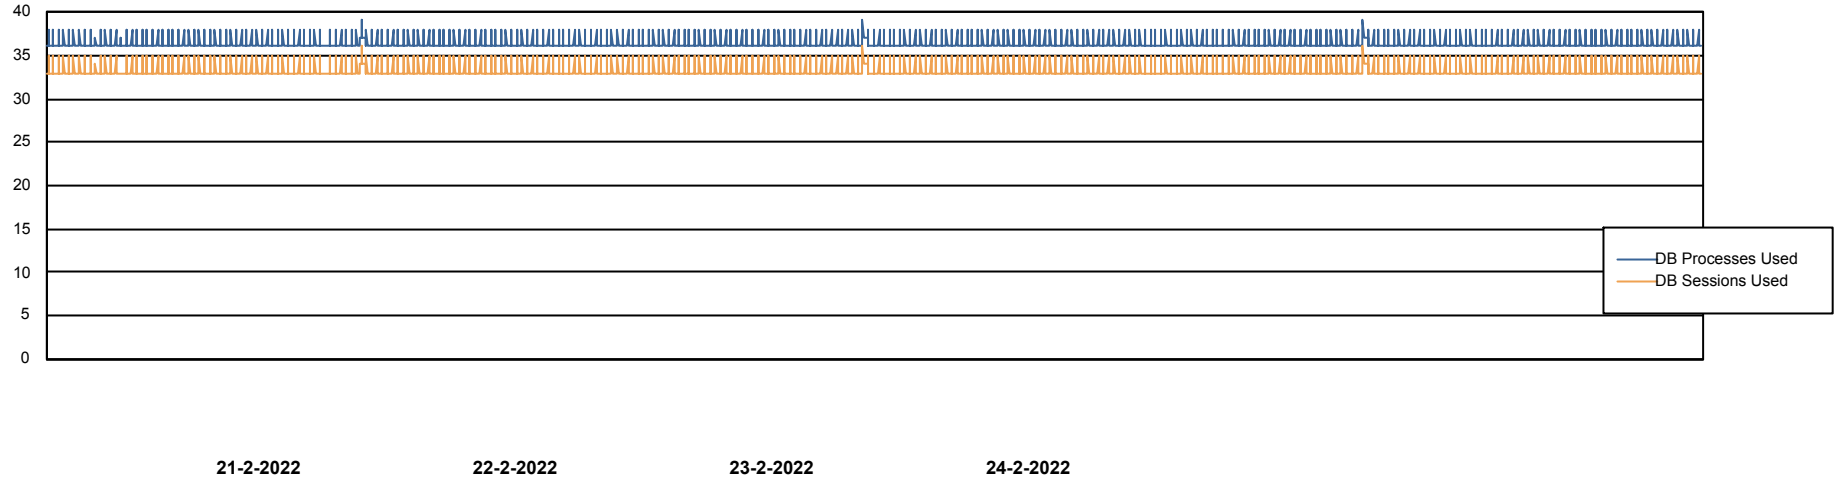

Weekly SLA Customer Report

Customer SPI_Production
Database ID 49

Database Performance SPIDB_Production

Weekly SLA Customer Report

Customer SPI_Production
Database ID 49

Database Performance SPIDB_Standby

DATABASE SIZE SPIDB_Production