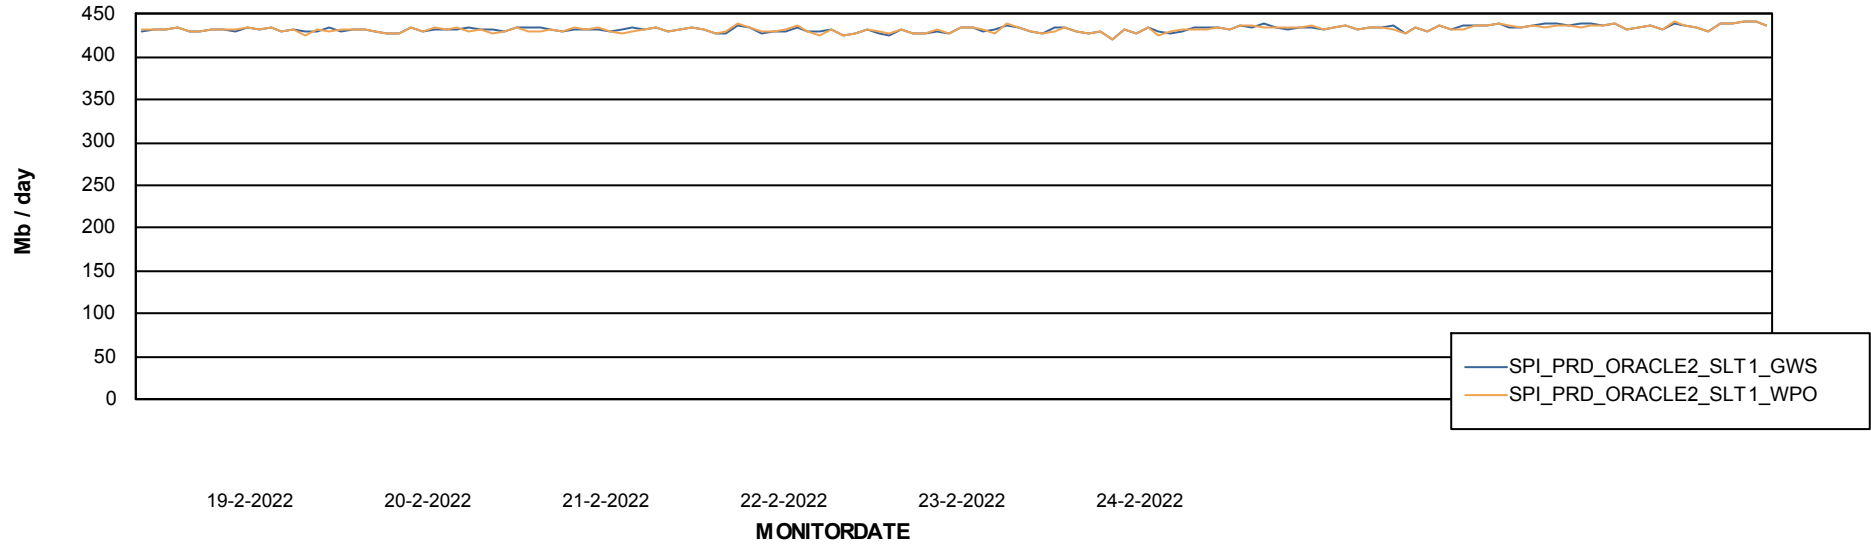

ABSSolute Application ReportServer Services

Avg memory used per ReportServer Service

Weekly SLA Customer Report

Customer SPI_Production
Database ID 49

ABSSolute Web Component Services

Avg memory used per ABS Web component