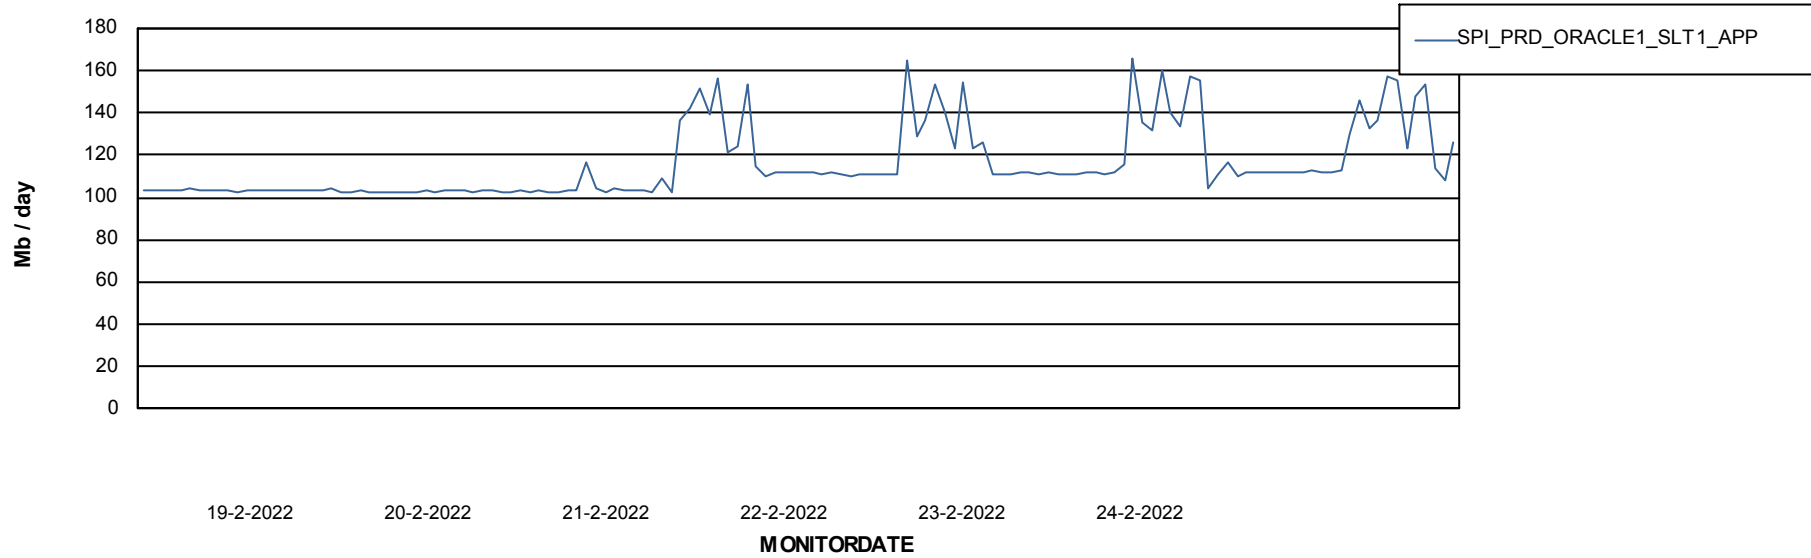

ABSSolute Application Server Services

Avg memory used per ABS Server Service