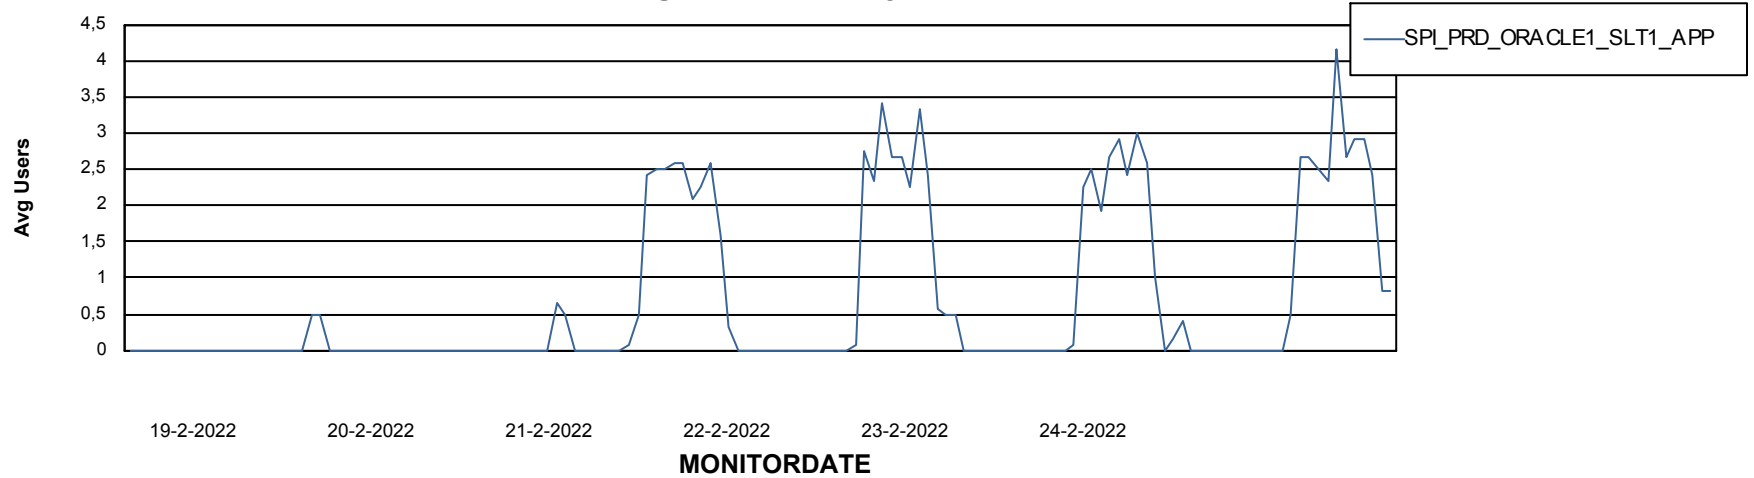

Weekly SLA Customer Report

Customer SPI_Production
Database ID 49

ABSSolute Application Server Services

Avg memory used per ABS Server Service

Avg users per day per ABS server

Weekly SLA Customer Report

Customer SPI_Production
Database ID 49