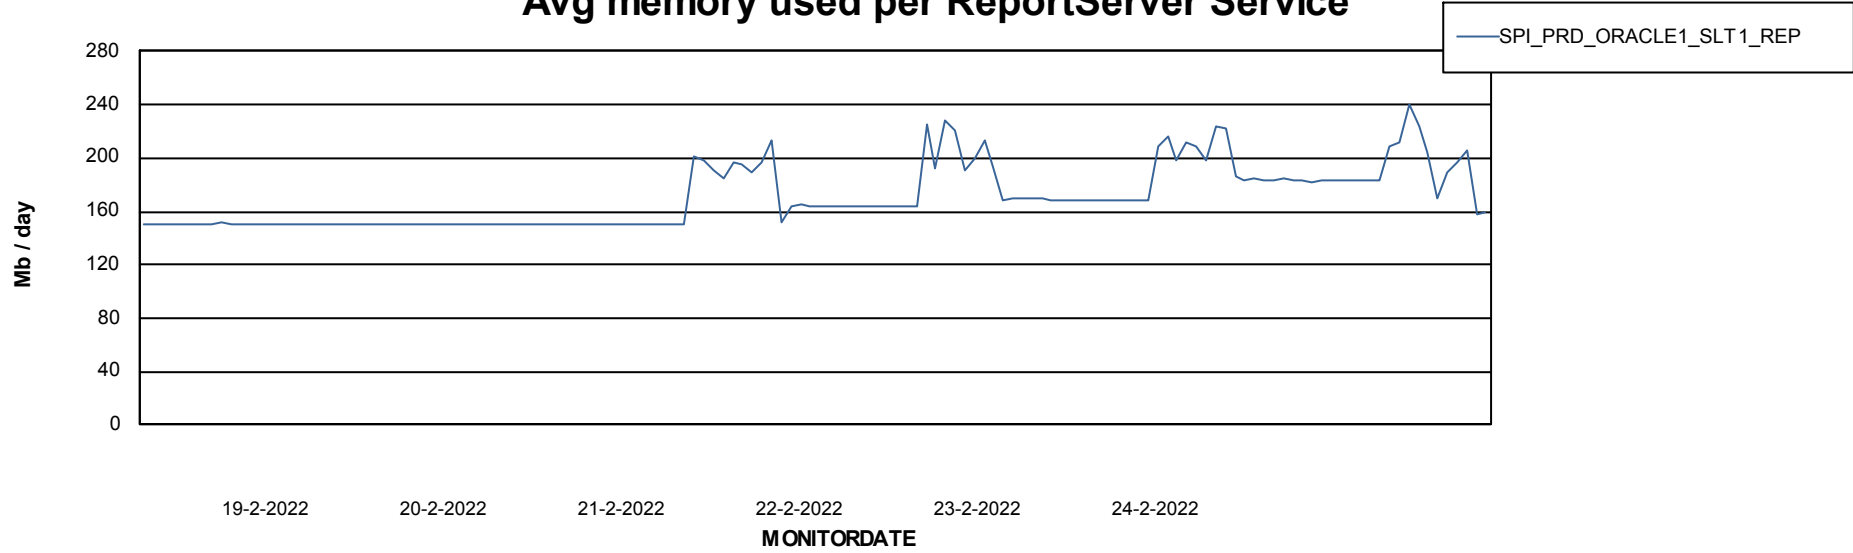

ABSSolute Application ReportServer Services

Avg memory used per ReportServer Service