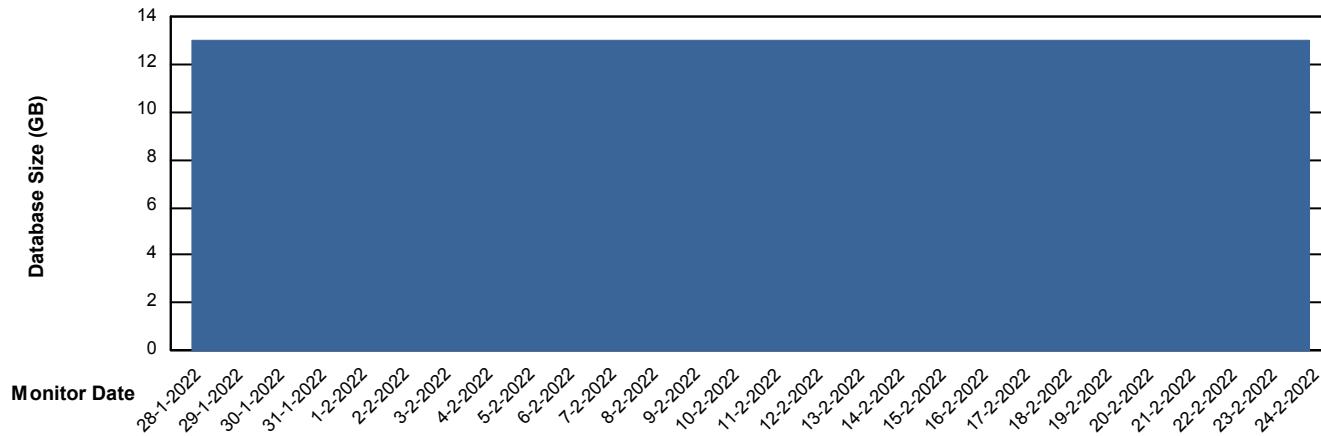

Weekly SLA Customer Report

Customer SPI_Production
Database ID 49

Database Performance SPIDB_Production

Weekly SLA Customer Report

Customer SPI_Production
Database ID 49

Database Performance SPIDB_Standby

DATABASE SIZE SPIDB_Production

Database growth over last month

Weekly SLA Customer Report

Customer SPI_Production
Database ID 49

Database Tablespace		SPIDB_Production		
Date	Tablespace Name	Filesize (Gb)	Usedsize (Gb)	Percentage free
24-2-2022	ABSDATA	5	2	53
	INDX	8	4	51
23-2-2022	ABSDATA	5	2	53
	INDX	8	4	51
22-2-2022	ABSDATA	5	2	53
	INDX	8	4	51
21-2-2022	ABSDATA	5	2	53
	INDX	8	4	51
20-2-2022	ABSDATA	5	2	53
	INDX	8	4	51