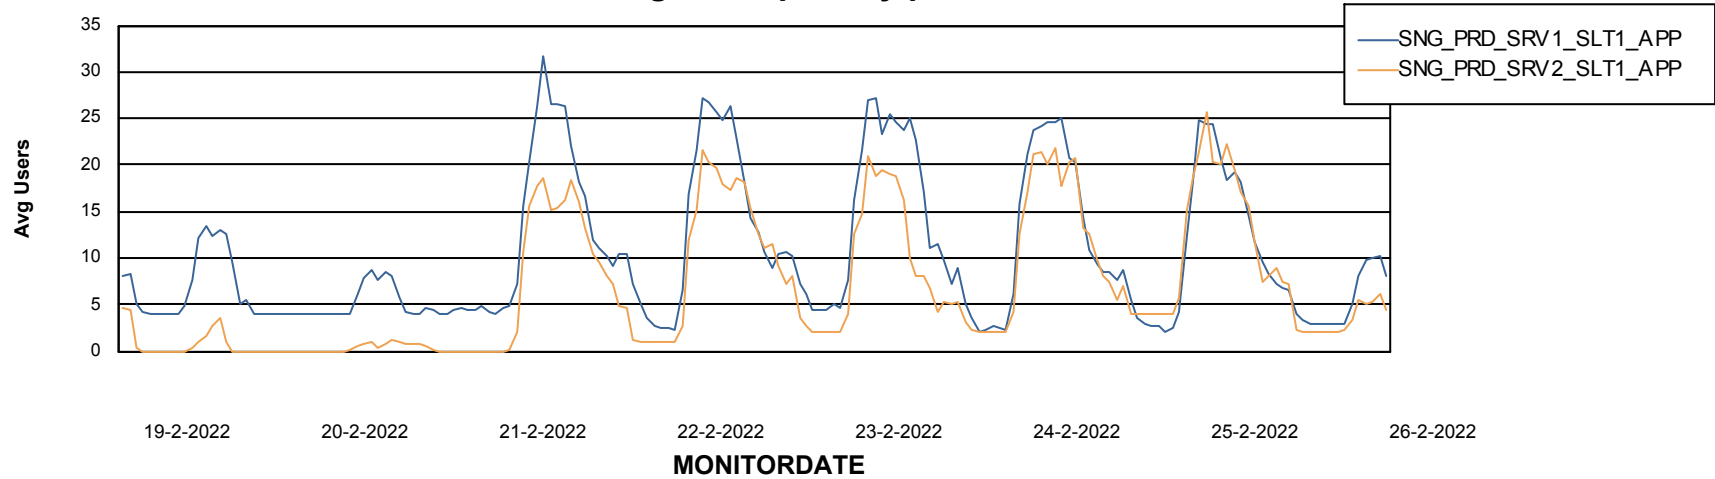

Database Performance SNG_PRD_ORACLE1

Weekly SLA Customer Report

Customer SNG_Production
 Database ID 70

DATABASE SIZE SNG_PRD_ORACLE1

Database growth over last month

Database Tablespace SNG_PRD_ORACLE1

Date	Tablespace Name	Filesize (Gb)	Usedsize (Gb)	Percentage free
26-2-2022	ABSDATA	48	33	32
	INDX	110	85	23
25-2-2022	ABSDATA	48	33	32
	INDX	110	85	23
24-2-2022	ABSDATA	48	33	32
	INDX	110	85	23
23-2-2022	ABSDATA	48	33	32
	INDX	110	85	23
22-2-2022	ABSDATA	48	33	32
	INDX	110	85	23
21-2-2022	ABSDATA	48	33	32
	INDX	110	85	23
20-2-2022	ABSDATA	48	33	32
	INDX	110	85	23

Weekly SLA Customer Report

Customer SNG_Production
Database ID 70

ABSSolute Application Server Services

Avg memory used per ABS Server Service

Avg users per day per ABS server

Weekly SLA Customer Report

Customer SNG_Production
Database ID 70