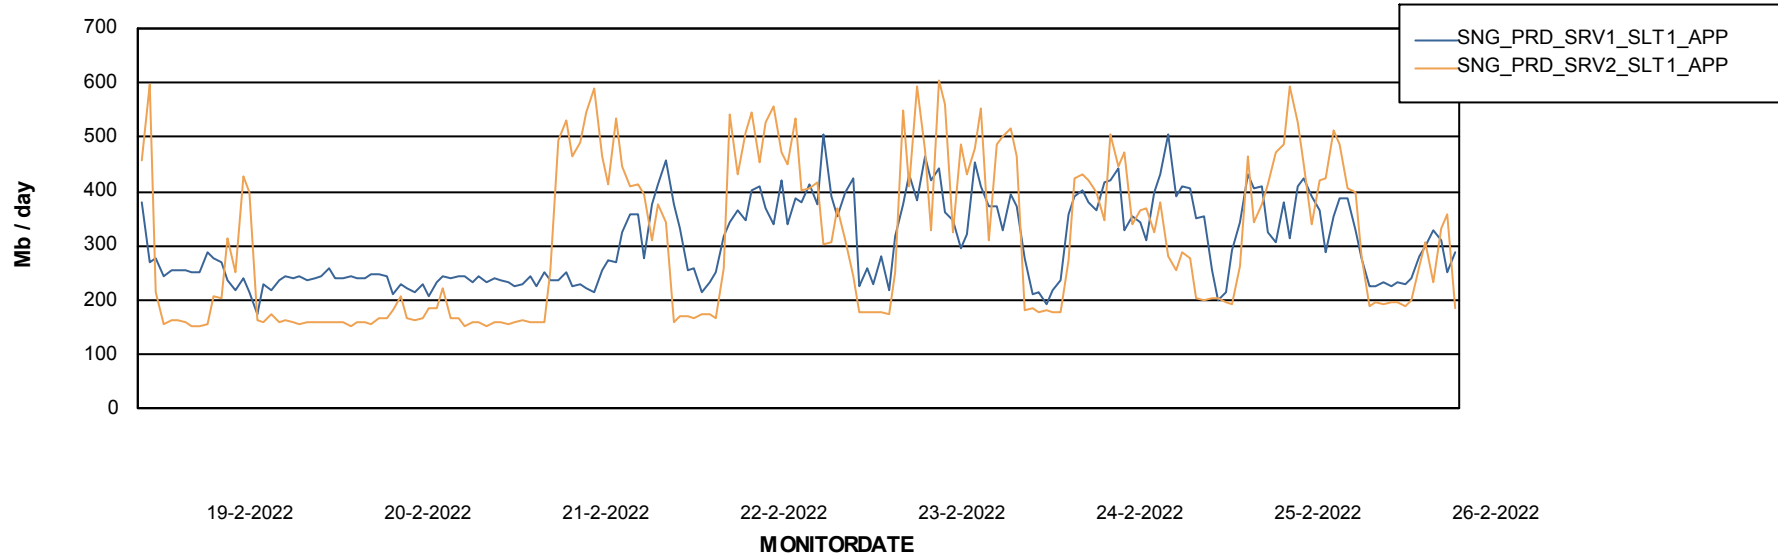

Database Performance SNG_PRD_ORACLE1

Weekly SLA Customer Report

Customer SNG_Production
 Database ID 70

DATABASE SIZE SNG_PRD_ORACLE1

Database growth over last month

Database Tablespace SNG_PRD_ORACLE1

Date	Tablespace Name	Filesize (Gb)	Usedsize (Gb)	Percentage free
26-2-2022	ABSDATA	48	33	32
	INDX	110	85	23
25-2-2022	ABSDATA	48	33	32
	INDX	110	85	23
24-2-2022	ABSDATA	48	33	32
	INDX	110	85	23
23-2-2022	ABSDATA	48	33	32
	INDX	110	85	23
22-2-2022	ABSDATA	48	33	32
	INDX	110	85	23
21-2-2022	ABSDATA	48	33	32
	INDX	110	85	23
20-2-2022	ABSDATA	48	33	32
	INDX	110	85	23

Weekly SLA Customer Report

Customer SNG_Production
Database ID 70

ABSSolute Application Server Services

Avg memory used per ABS Server Service

Avg users per day per ABS server

Weekly SLA Customer Report

Customer SNG_Production
Database ID 70