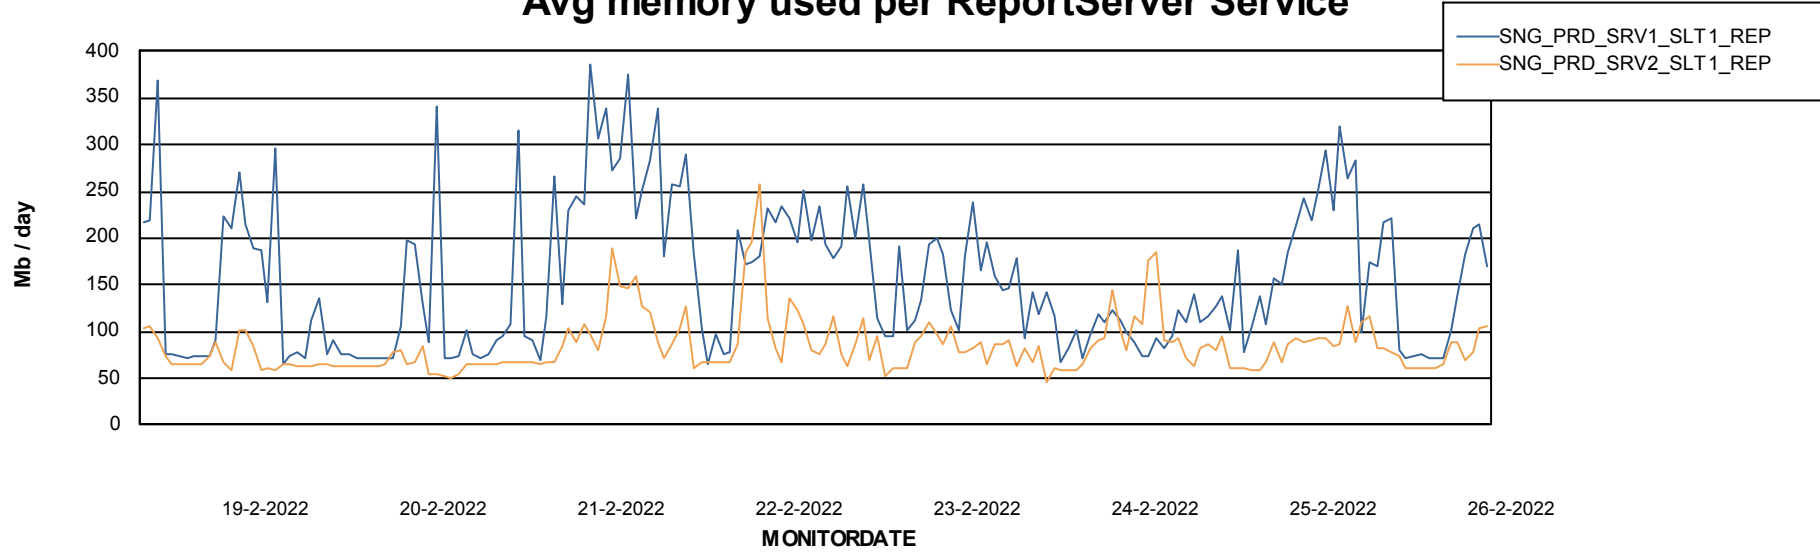

ABSSolute Application ReportServer Services

Avg memory used per ReportServer Service