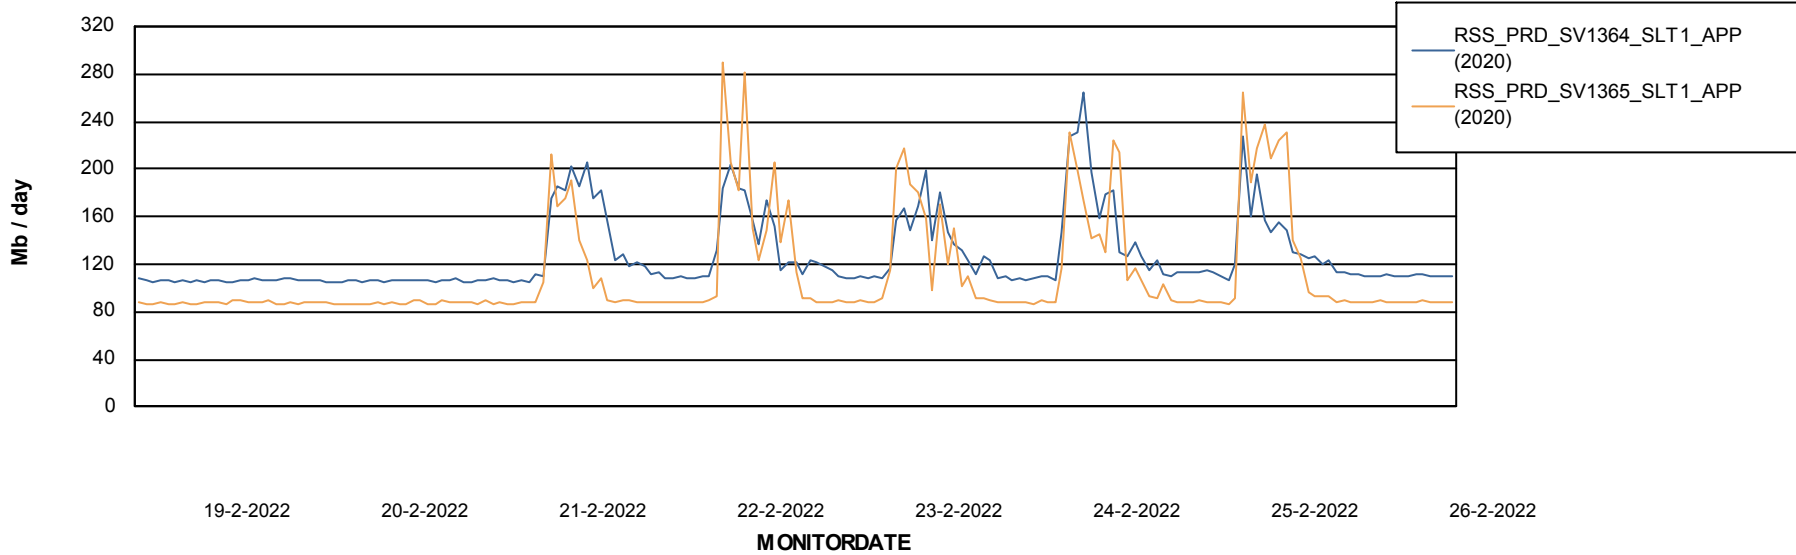

ABSSolute Application Server Services

Avg memory used per ABS Server Service