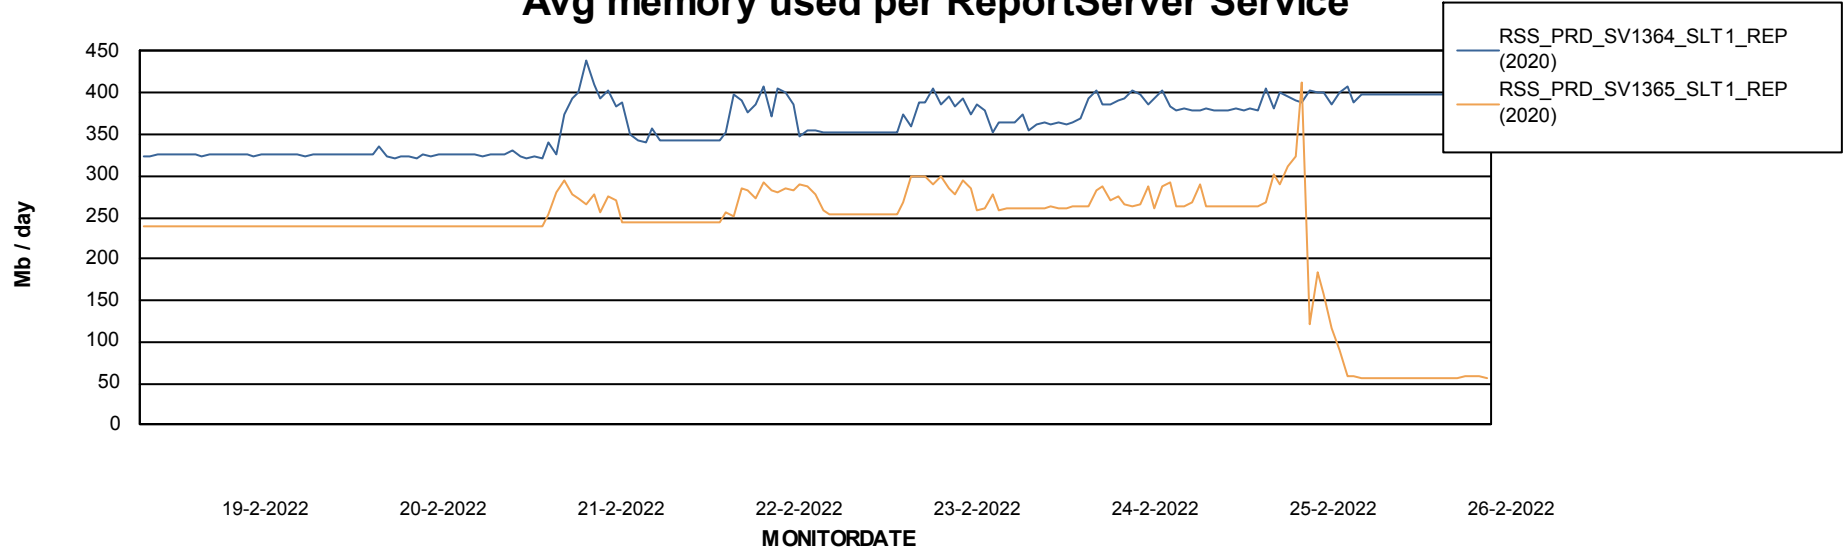

ABSSolute Application ReportServer Services

Avg memory used per ReportServer Service