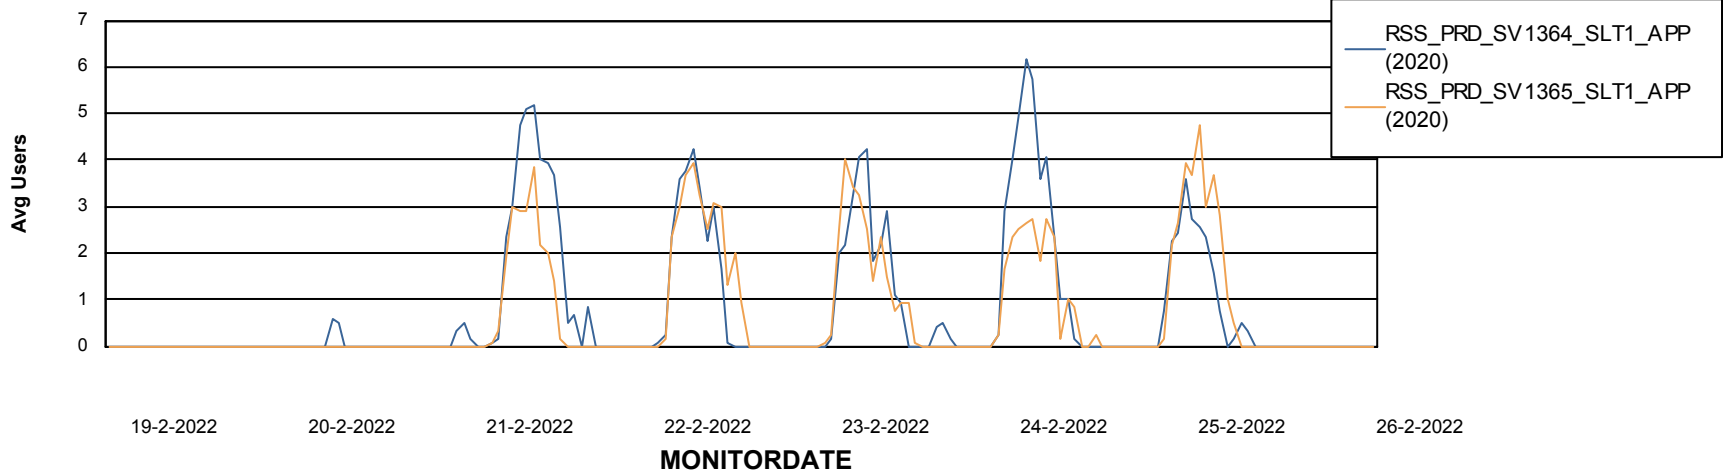

Avg users per day per ABS server