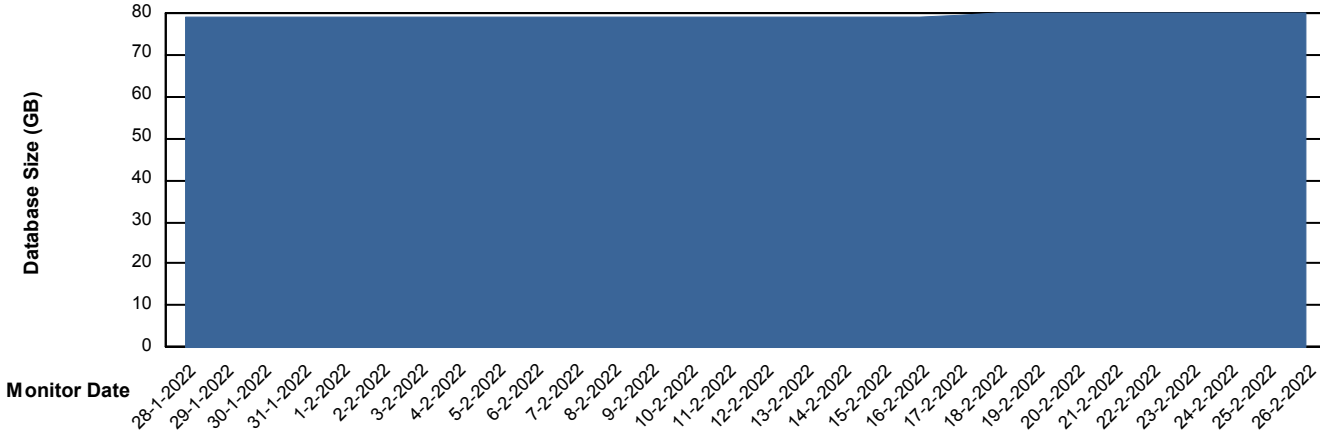

DATABASE SIZE RSS_DB_Primary (2020)

Database growth over last month

Database Tablespace RSS_DB_Primary (2020)

Date	Tablespace Name	Filesize (Gb)	Usedsize (Gb)	Percentage free
26-2-2022	ABSDATA	43	36	16
	INDX	49	41	16
25-2-2022	ABSDATA	43	36	16
	INDX	49	41	16
24-2-2022	ABSDATA	43	36	16
	INDX	49	41	16
23-2-2022	ABSDATA	43	36	16
	INDX	49	41	16
22-2-2022	ABSDATA	43	36	16
	INDX	49	41	16
21-2-2022	ABSDATA	43	36	16
	INDX	49	41	16
20-2-2022	ABSDATA	43	36	16
	INDX	49	41	16