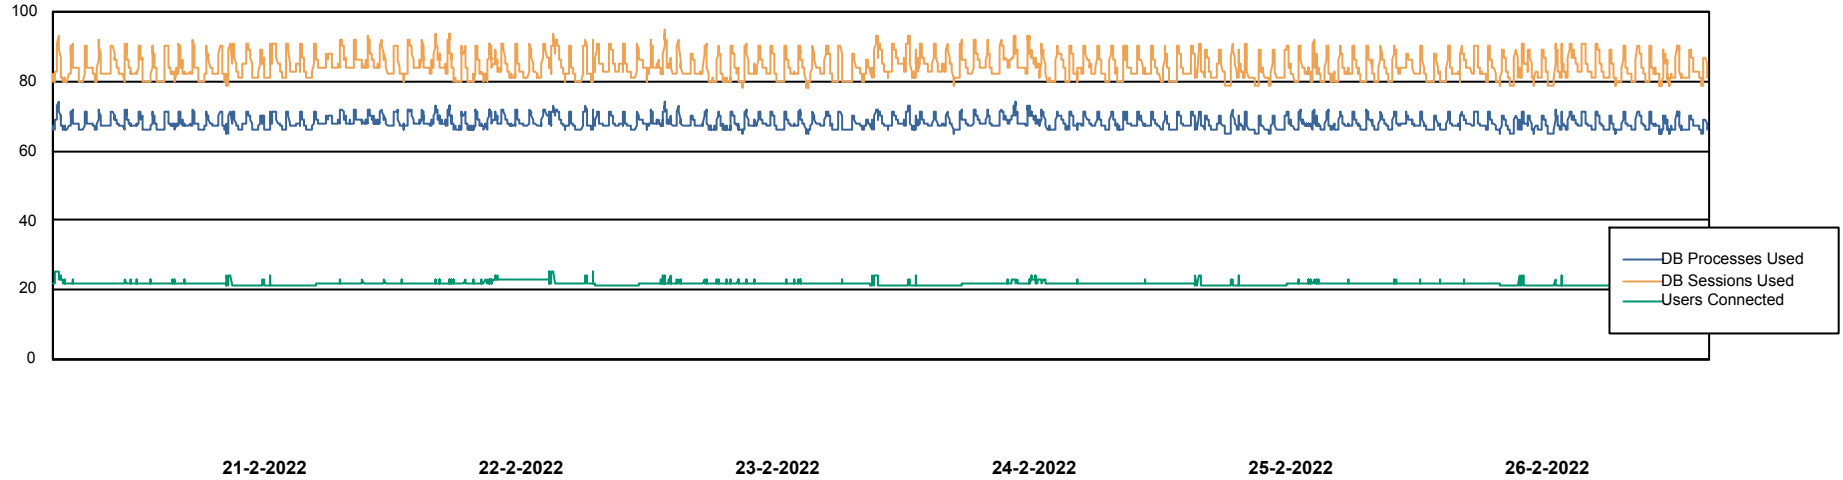

Database Performance RSS_DB_Primary (2020)

DB Processes Max 300
DB Sessions Max 472