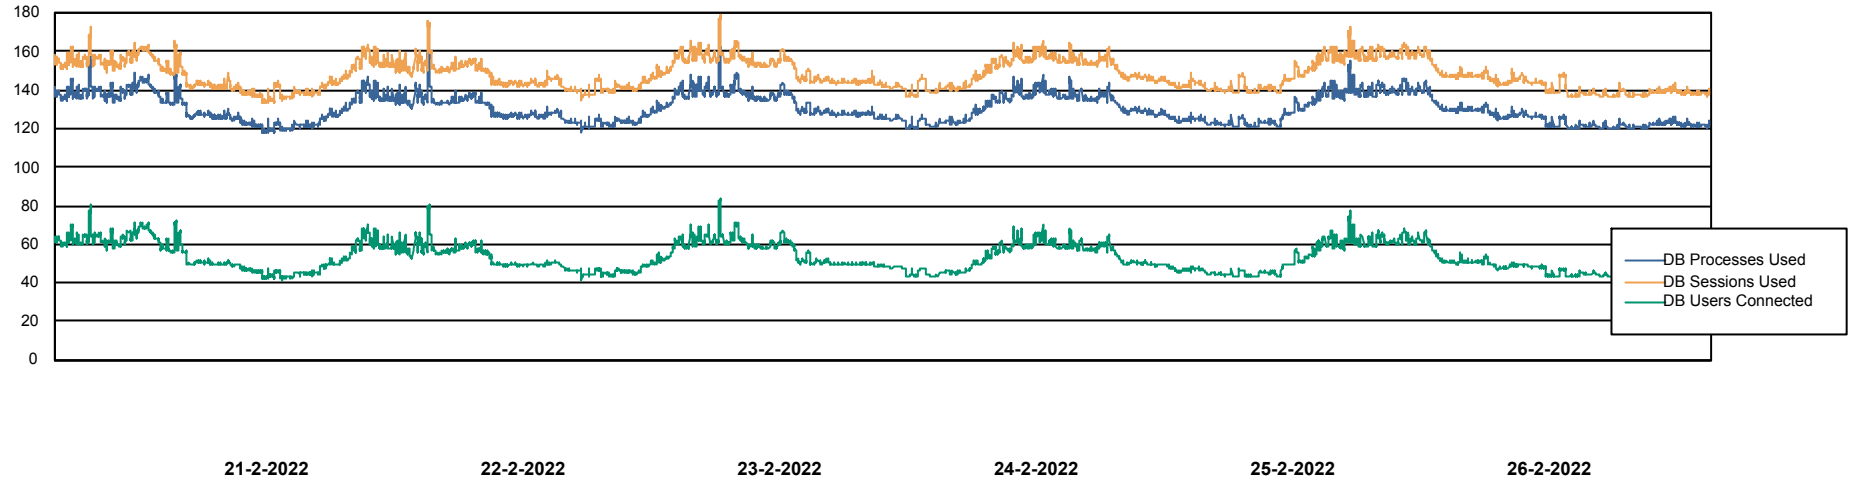

Weekly SLA Customer Report

Customer RFL_Production
Database ID 36

Harddisk Usage RFL_WEB

	Free disk space on C: (%)	Total disk space on C: (Gb)	Used disk space on C: (Gb)
26-2-2022	53	40	18
25-2-2022	53	40	18
24-2-2022	53	40	18
23-2-2022	53	40	18
22-2-2022	53	40	18
21-2-2022	54	40	18
20-2-2022	54	40	18

Weekly SLA Customer Report

Customer RFL_Production
Database ID 36

Database Performance RFLDB_Production

Weekly SLA Customer Report

Customer RFL_Production
Database ID 36

Database Performance RFLDB_Standby

DB Processes Max 1,000