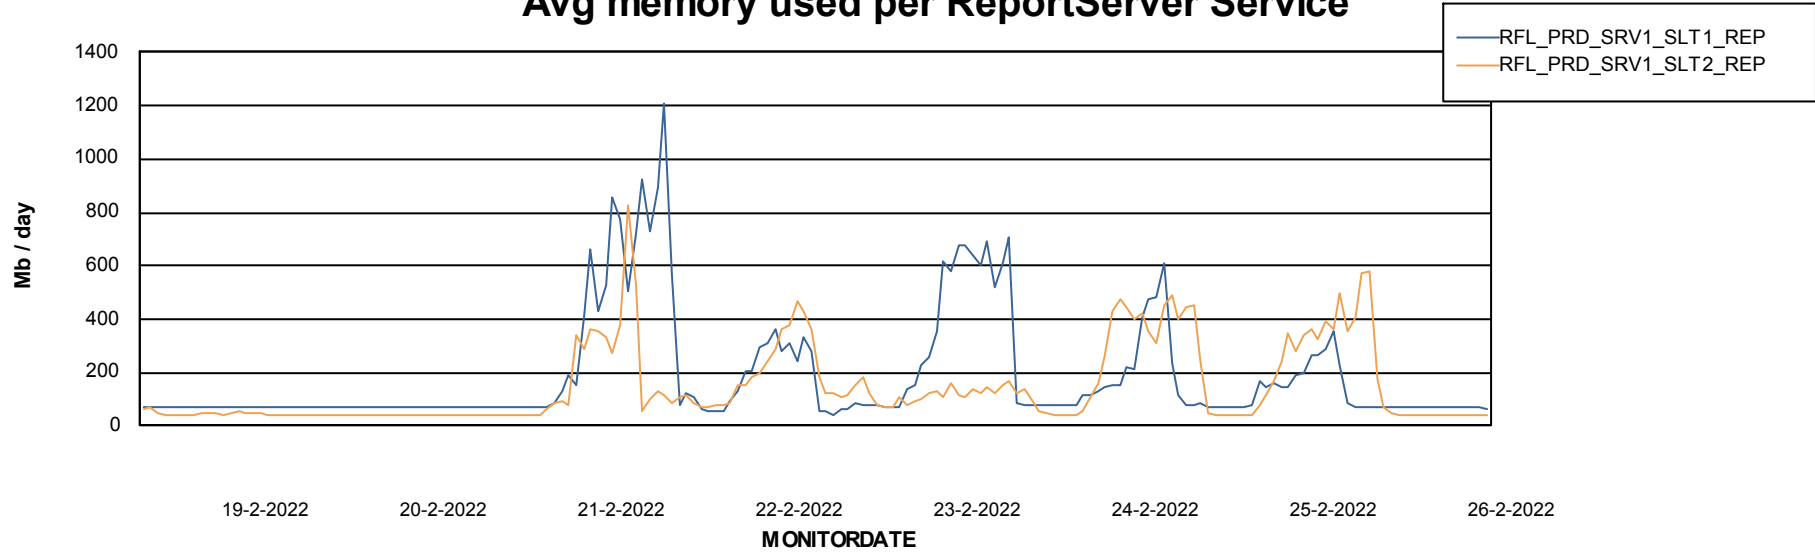

Avg memory used per ABS Server Service

Avg users per day per ABS server

Weekly SLA Customer Report

Customer RFL_Production
Database ID 36

ABSSolute Application ReportServer Services

Avg memory used per ReportServer Service

Weekly SLA Customer Report

Customer RFL_Production
Database ID 36

ABSSolute Web Component Services

Avg memory used per ABS Web component

Weekly SLA Customer Report

Customer RFL_Production
Database ID 36

Disaster per ABS component