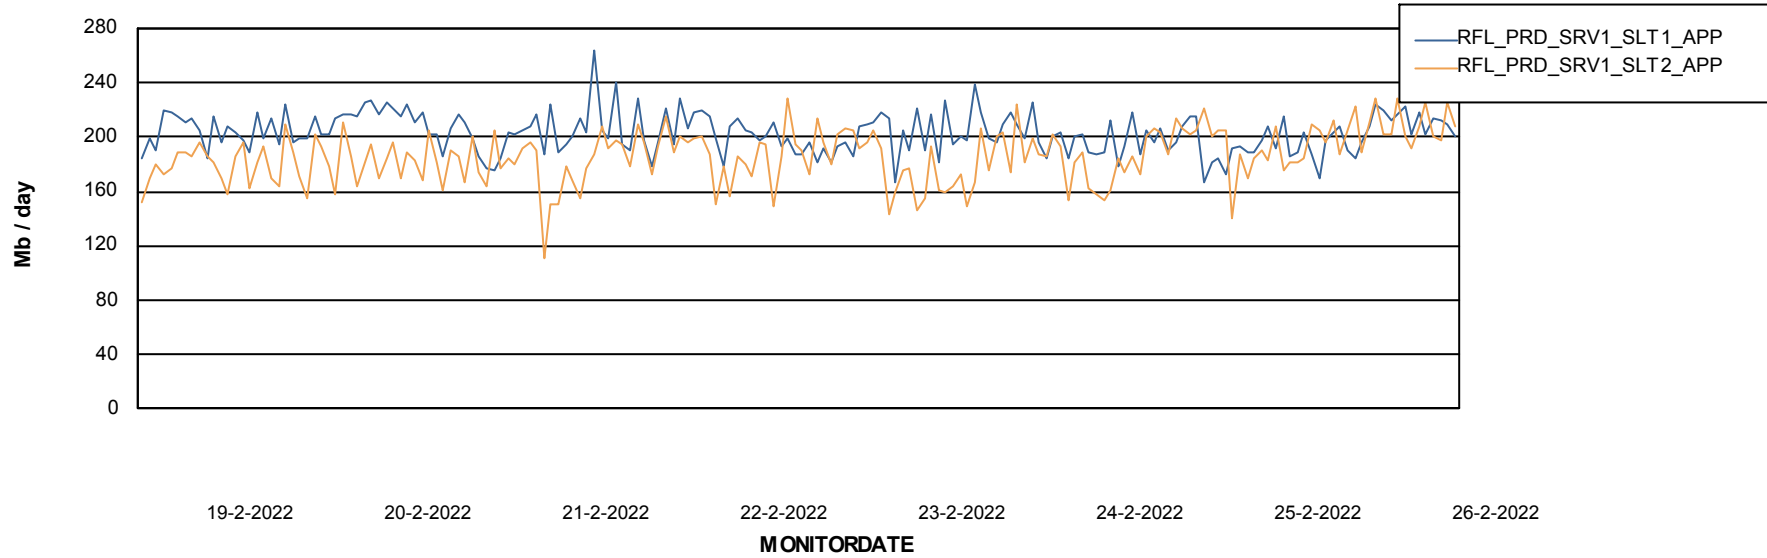

ABSSolute Application Server Services

Avg memory used per ABS Server Service