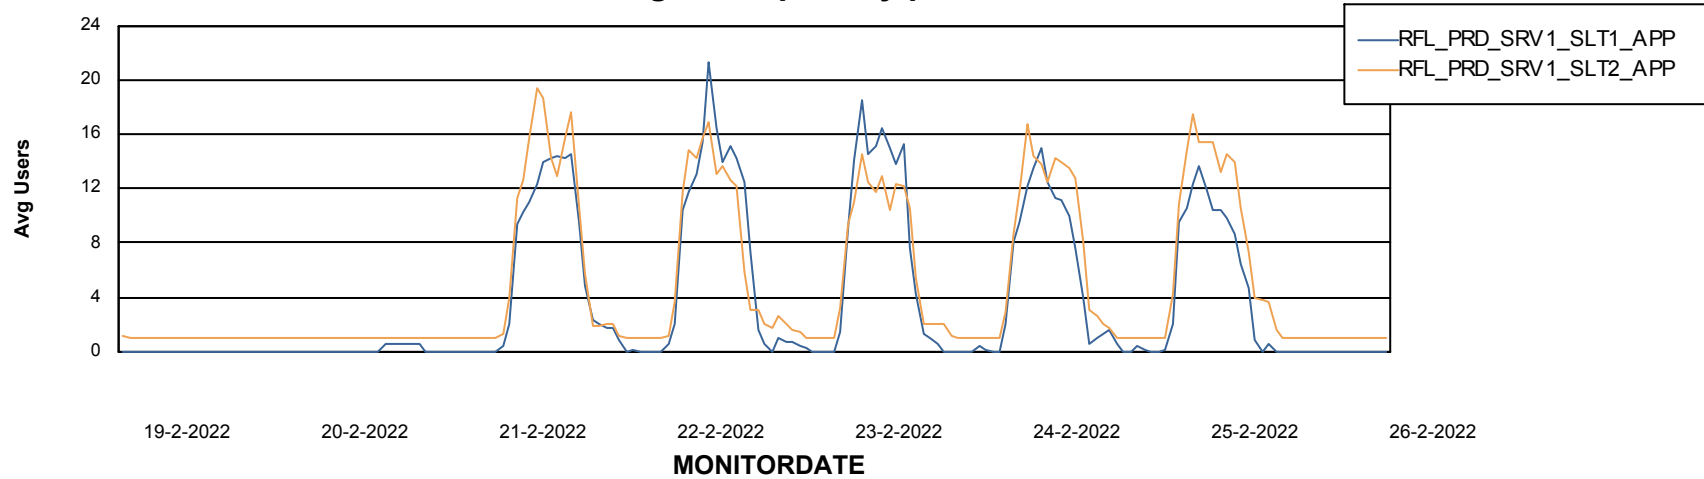

Avg users per day per ABS server