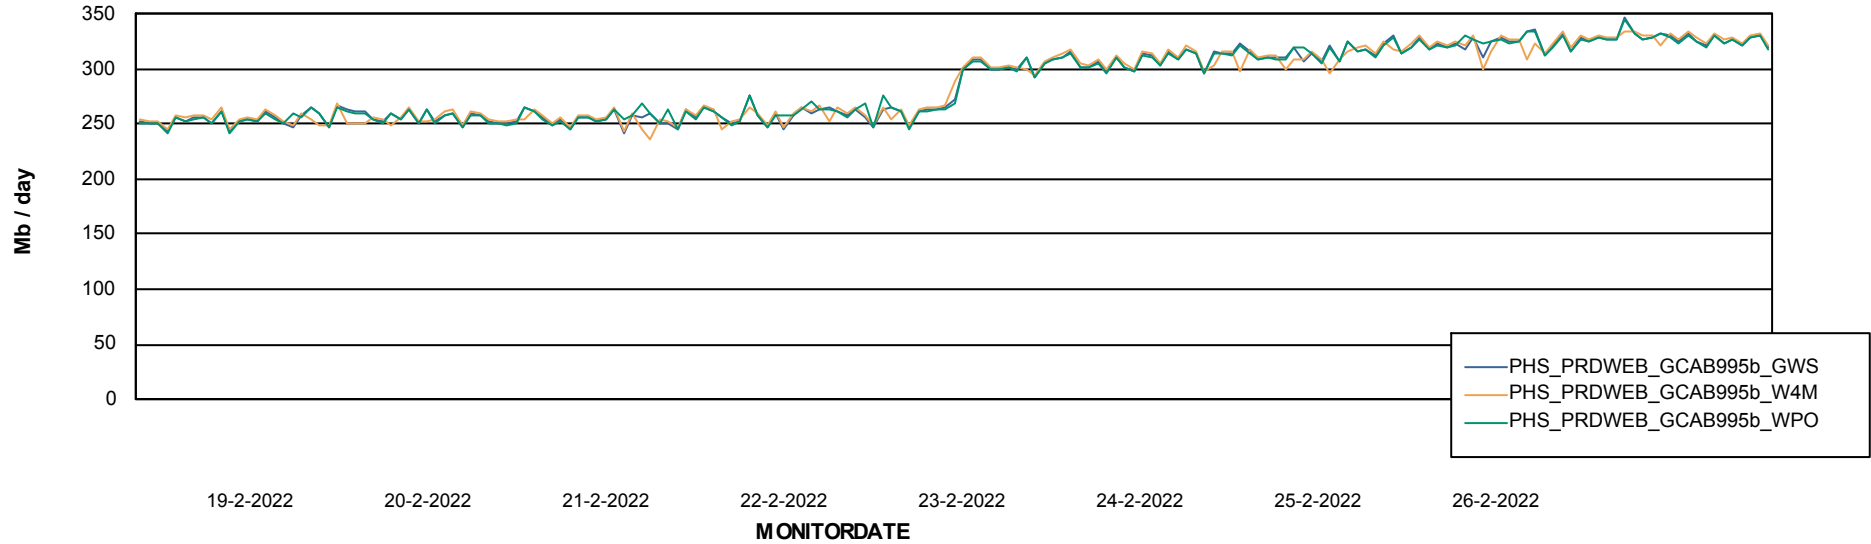

ABSSolute Application ReportServer Services

Avg memory used per ReportServer Service

Weekly SLA Customer Report

Customer PHS_Production
Database ID 47

ABSSolute Web Component Services

Avg memory used per ABS Web component