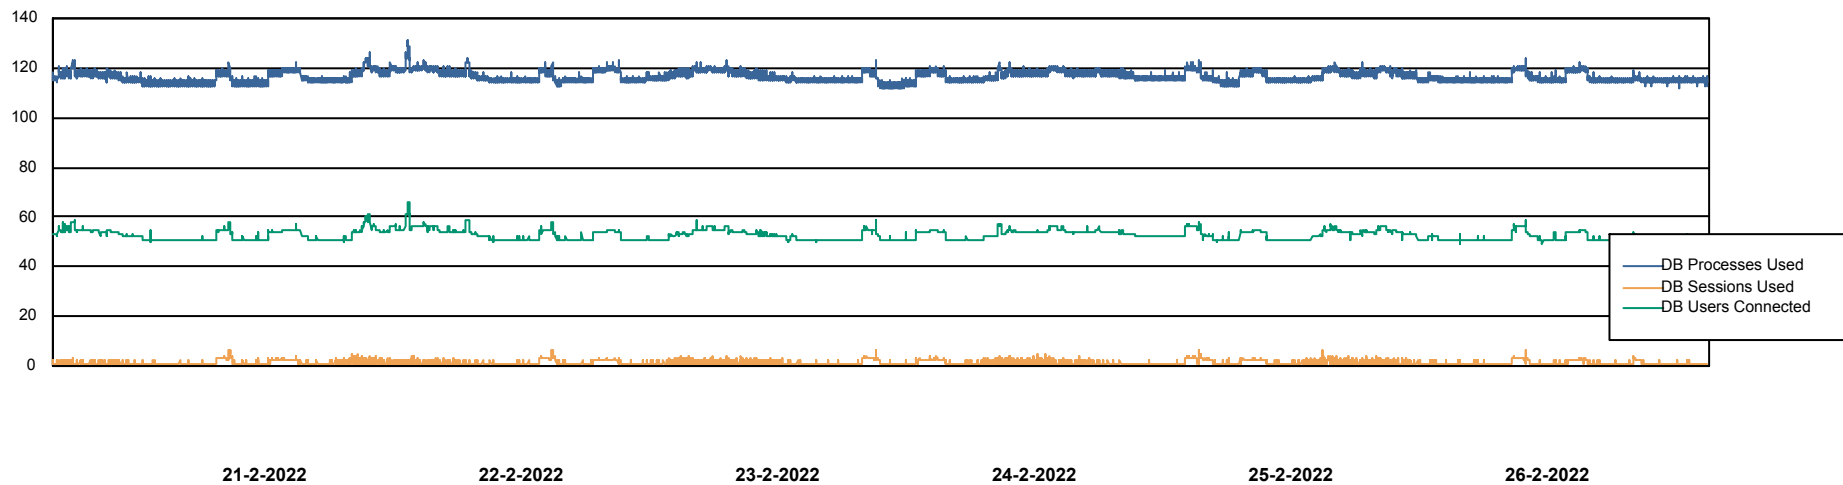

Database Performance PHSDB_Production

DB Processes Max 1,000