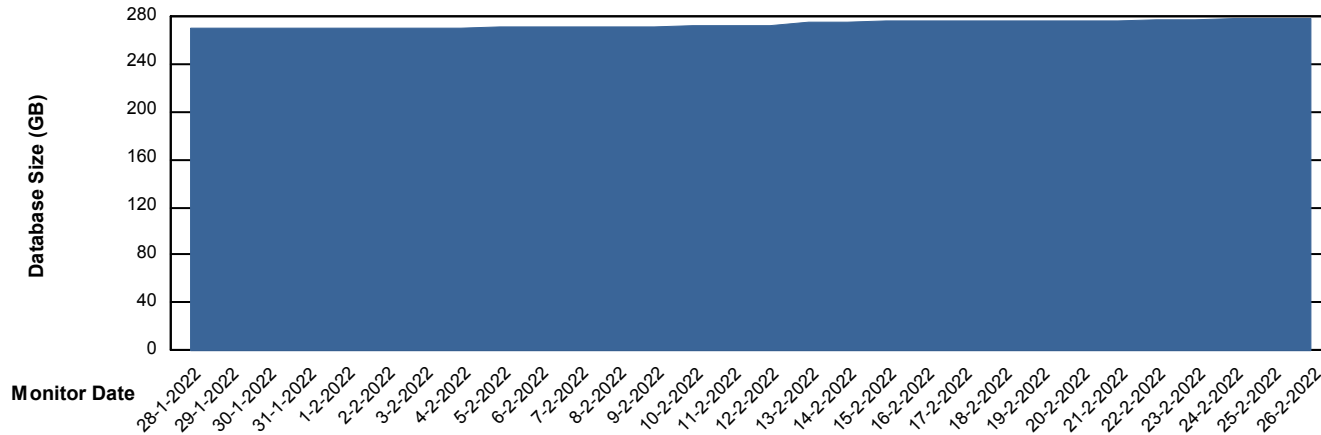

Database growth over last month