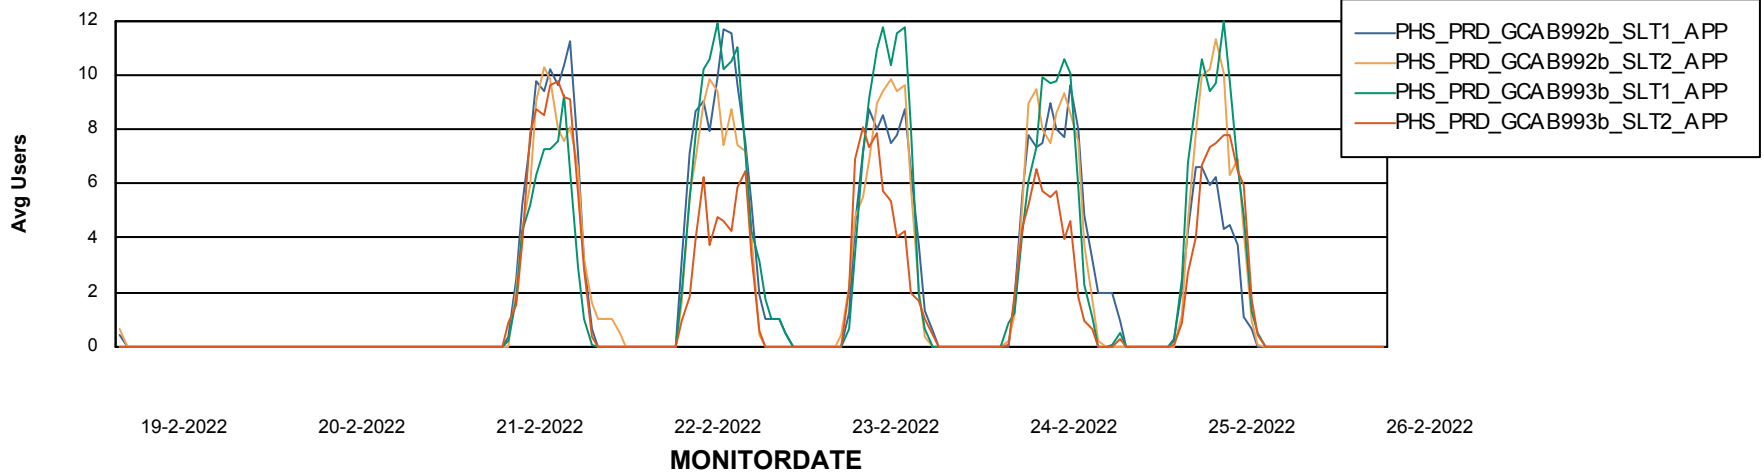

Weekly SLA Customer Report

Customer PHS_Production
Database ID 47

ABSSolute Application Server Services

Avg memory used per ABS Server Service

Avg users per day per ABS server

Weekly SLA Customer Report

Customer PHS_Production
Database ID 47