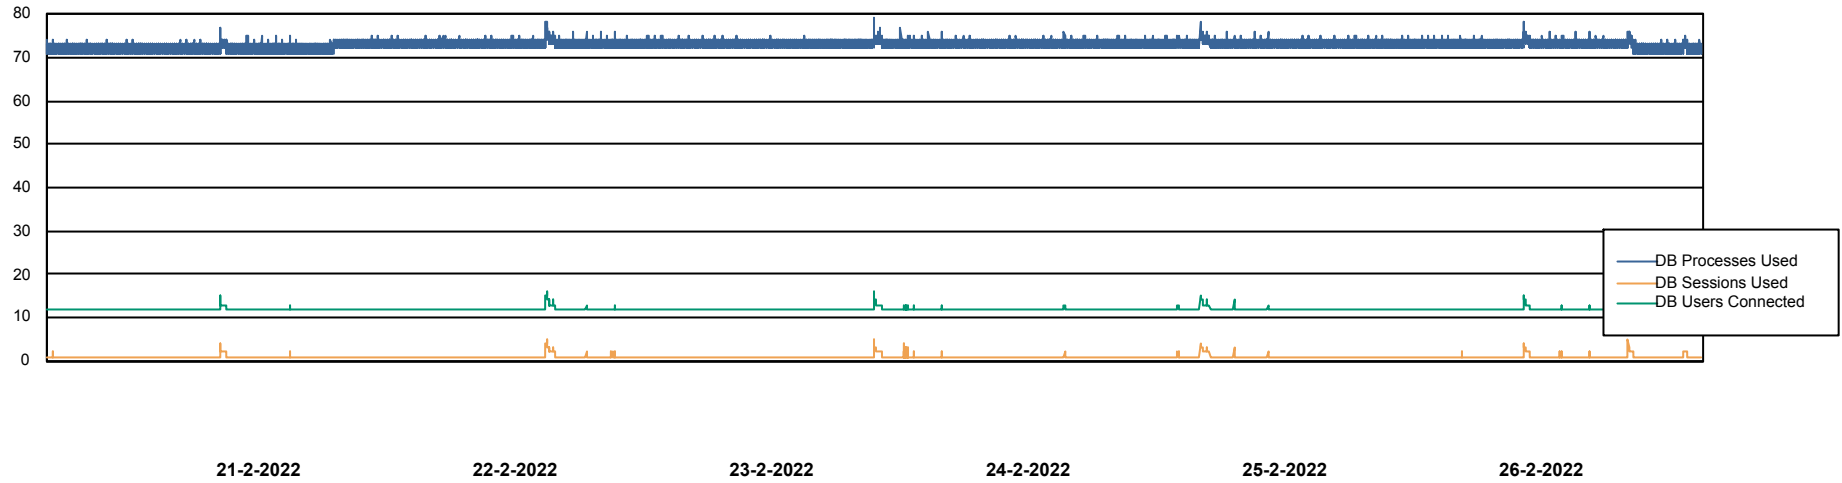

DB Processes Max 1,000

Weekly SLA Customer Report

Customer PHS_Production
Database ID 47

Database Performance PHSDB_Test

DB Processes Max 1,000

Weekly SLA Customer Report

Customer PHS_Production
Database ID 47