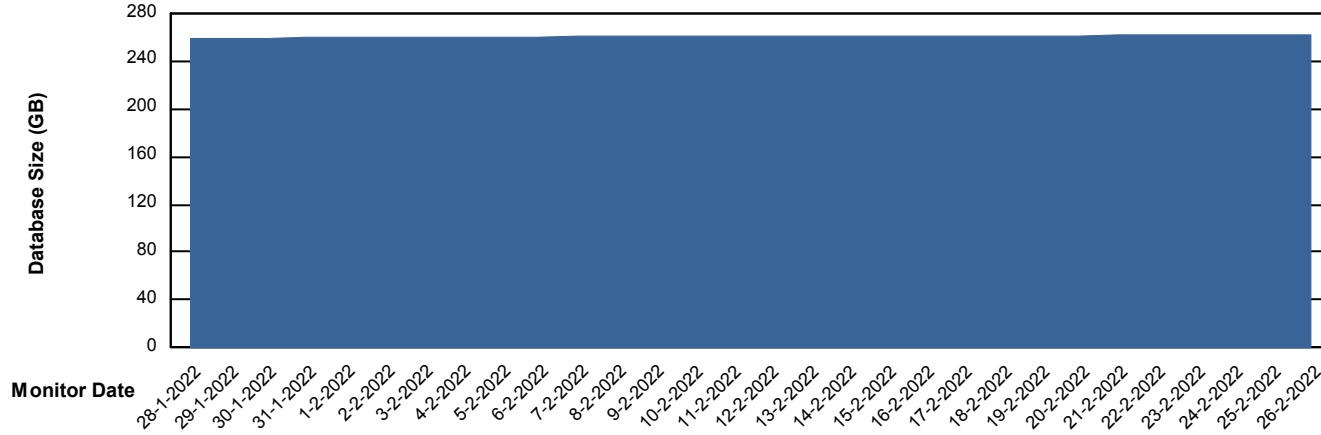

Database growth over last month