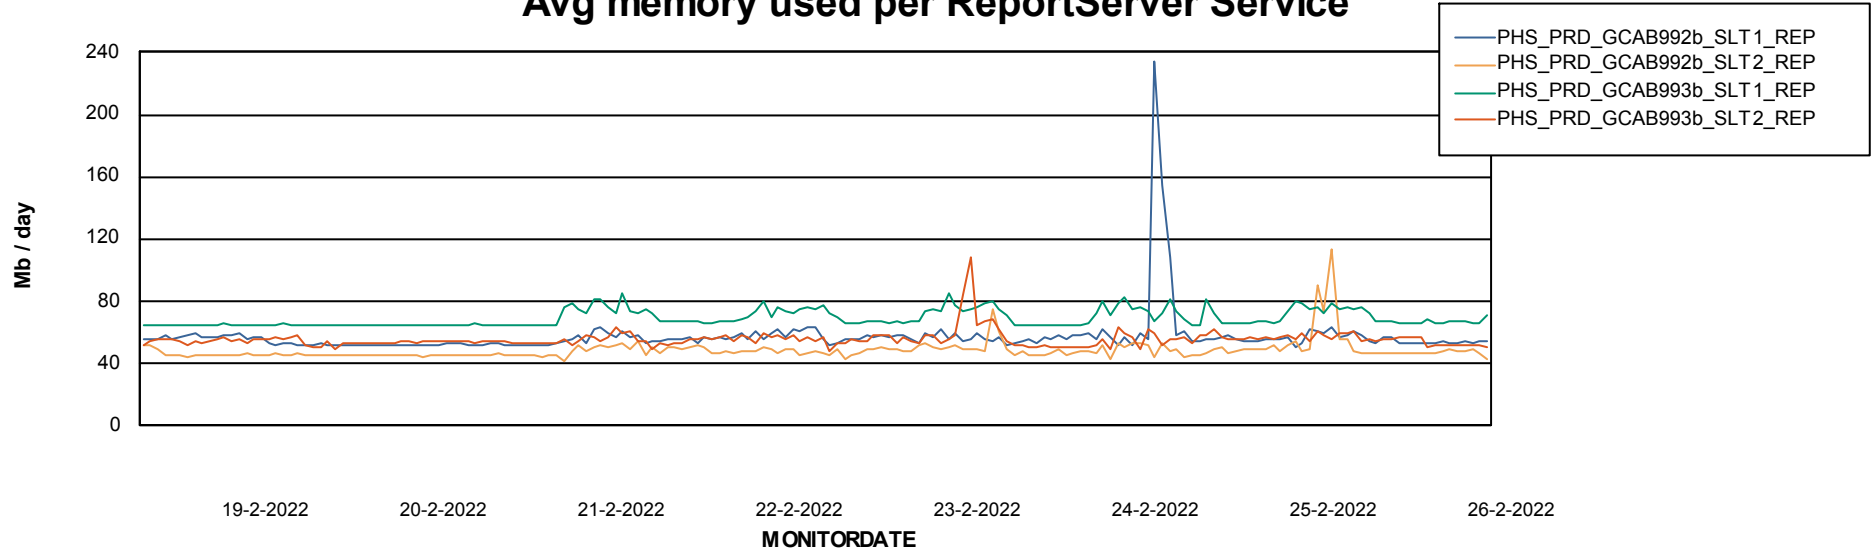

ABSSolute Application ReportServer Services

Avg memory used per ReportServer Service