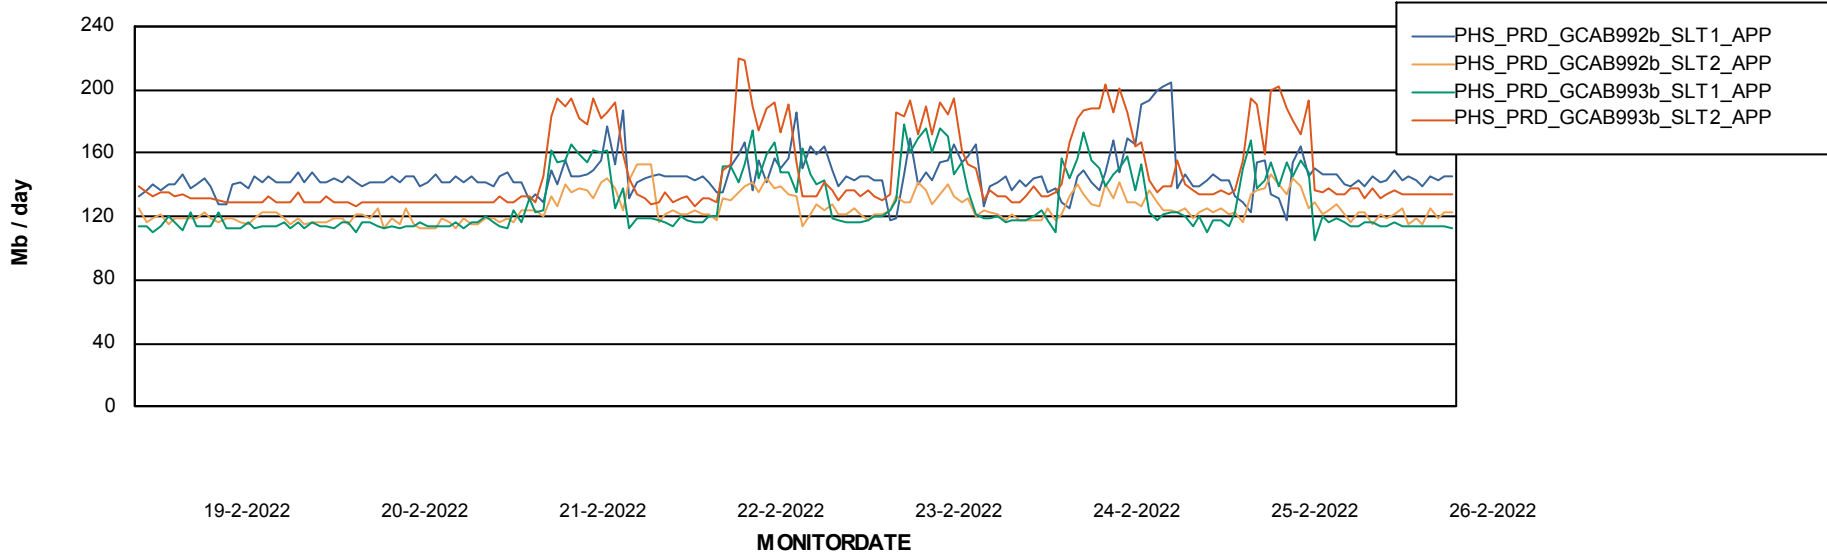

ABSSolute Application Server Services

Avg memory used per ABS Server Service