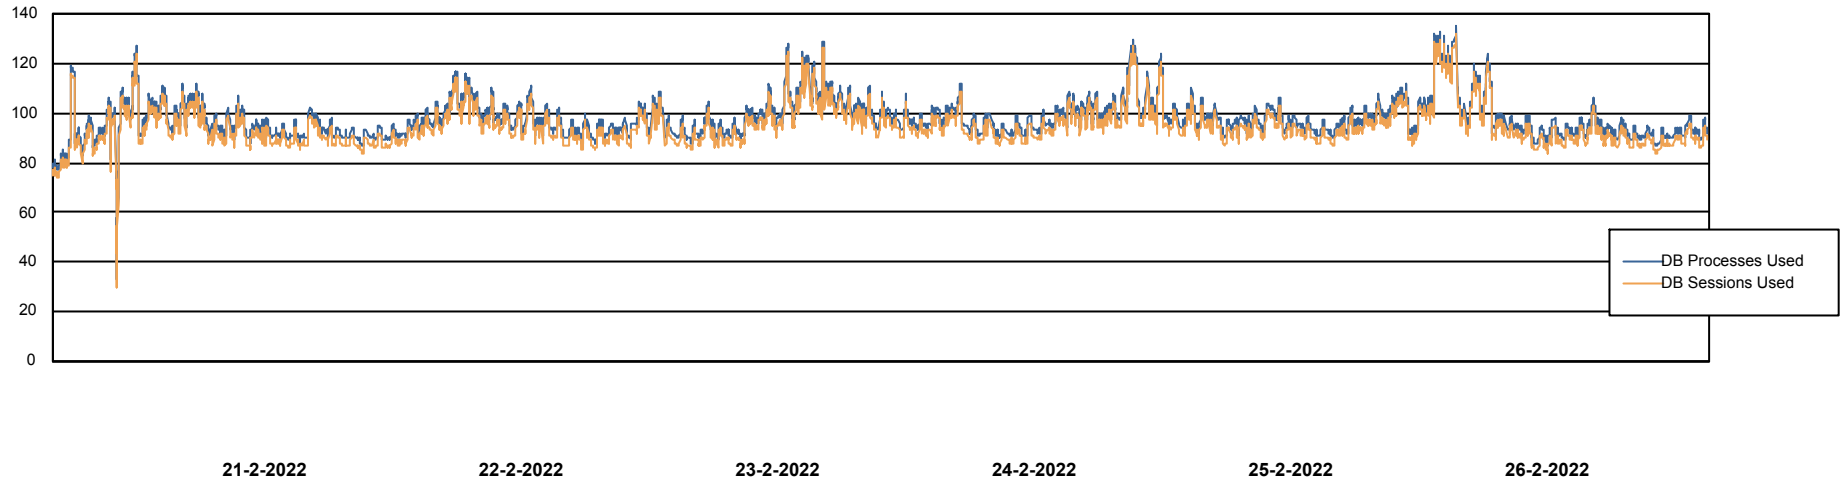

Weekly SLA Customer Report

Customer NOA_Production
Database ID 116

Harddisk Usage NOA_PRD_NovoLink

	Free disk space on C: (%)	Total disk space on C: (Gb)	Used disk space on C: (Gb)
26-2-2022	71	100	29
25-2-2022	71	100	29
24-2-2022	71	100	29
23-2-2022	71	100	29
22-2-2022	71	100	29
21-2-2022	69	100	31
20-2-2022	67	100	33

Weekly SLA Customer Report

Customer NOA_Production
Database ID 116

Database Performance NOA_PRD_NovoABS01_DB

DB Processes Max 300

Weekly SLA Customer Report

Customer NOA_Production
Database ID 116

Database Performance NOA_STB_NovoABS03_DB