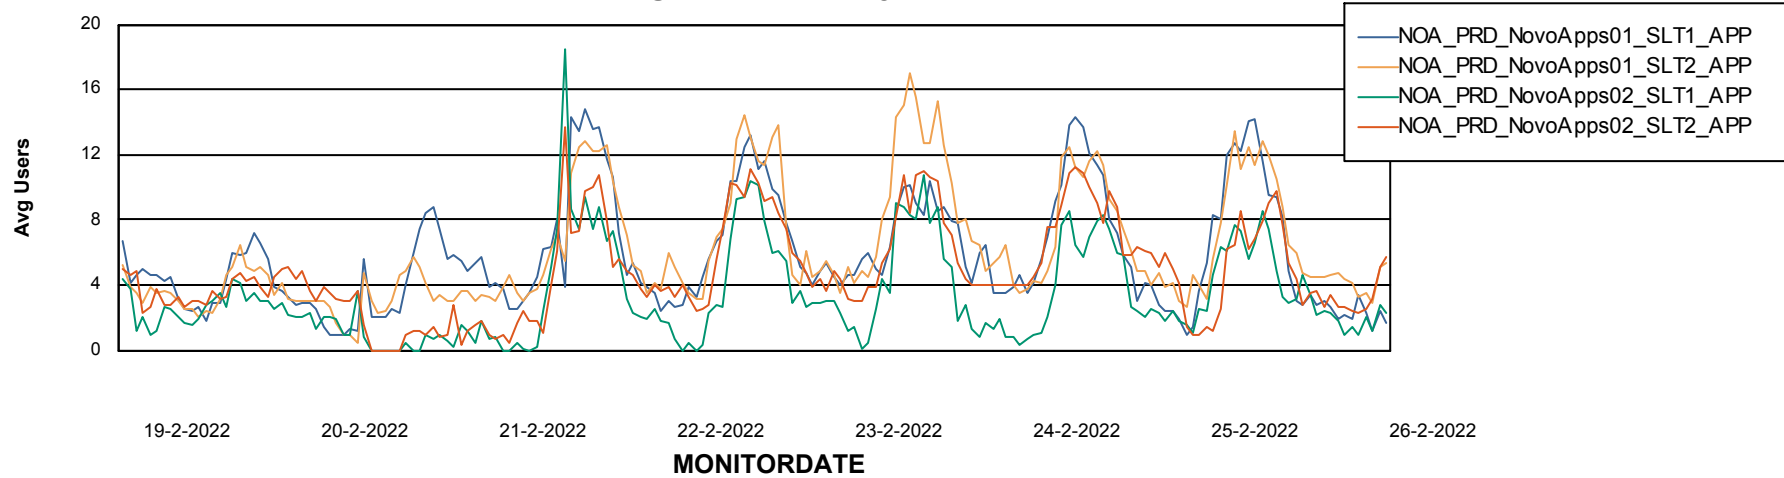

Weekly SLA Customer Report

Customer NOA_Production
Database ID 116

ABSolute Application Server Services

Avg memory used per ABS Server Service

Avg users per day per ABS server

Weekly SLA Customer Report

Customer NOA_Production
Database ID 116