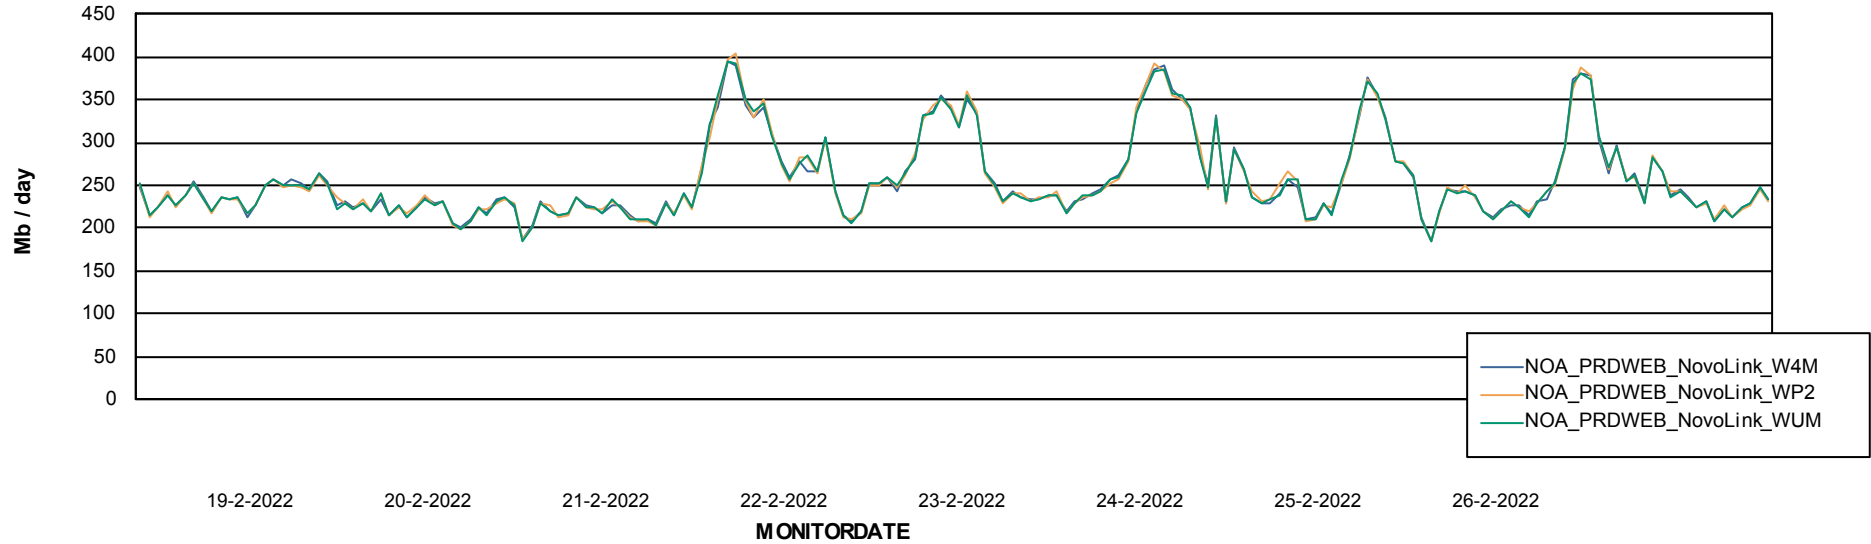

ABSSolute Application ReportServer Services

Avg memory used per ReportServer Service

Weekly SLA Customer Report

Customer NOA_Production
Database ID 116

ABSSolute Web Component Services

Avg memory used per ABS Web component