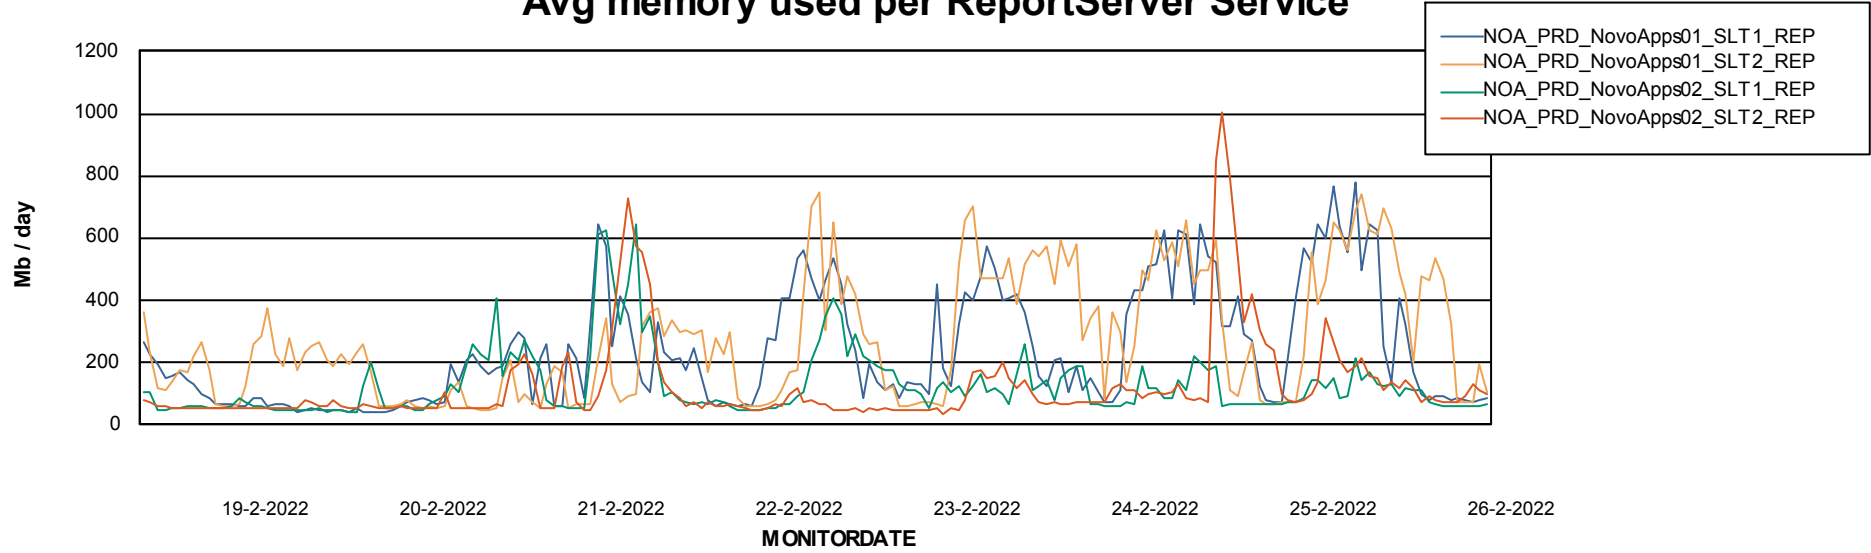

ABSSolute Application ReportServer Services

Avg memory used per ReportServer Service