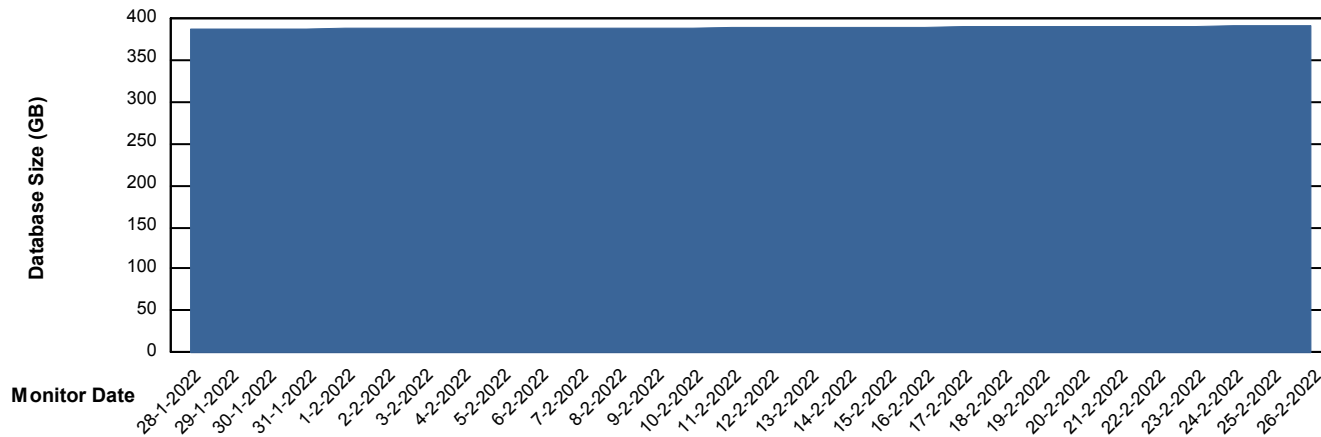

Weekly SLA Customer Report

Customer NIX_Production
Database ID 51

Database Performance NIXDB_BI

Weekly SLA Customer Report

Customer NIX_Production
Database ID 51

Database Performance NIXDB_Production

Weekly SLA Customer Report

Customer NIX_Production
Database ID 51

Database Performance NIXDB_Standby

DB Processes Max 300

Weekly SLA Customer Report

Customer NIX_Production
Database ID 51

DATABASE SIZE NIXDB_BI

Database growth over last month

DATABASE SIZE NIXDB_Production

Database growth over last month

Weekly SLA Customer Report

Customer NIX_Production
Database ID 51

Database Tablespace NIXDB_BI

Date	Tablespace Name	Filesize (Gb)	Usedsize (Gb)	Percentage free
26-2-2022	ABSDATA	85	70	18
	INDX	117	97	17
25-2-2022	ABSDATA	85	70	18
	INDX	117	97	17
24-2-2022	ABSDATA	85	70	18
	INDX	117	97	17
23-2-2022	ABSDATA	85	70	18
	INDX	117	97	17
22-2-2022	ABSDATA	85	70	18
	INDX	117	97	17
21-2-2022	ABSDATA	85	70	18
	INDX	117	97	17
20-2-2022	ABSDATA	85	70	18
	INDX	117	97	17