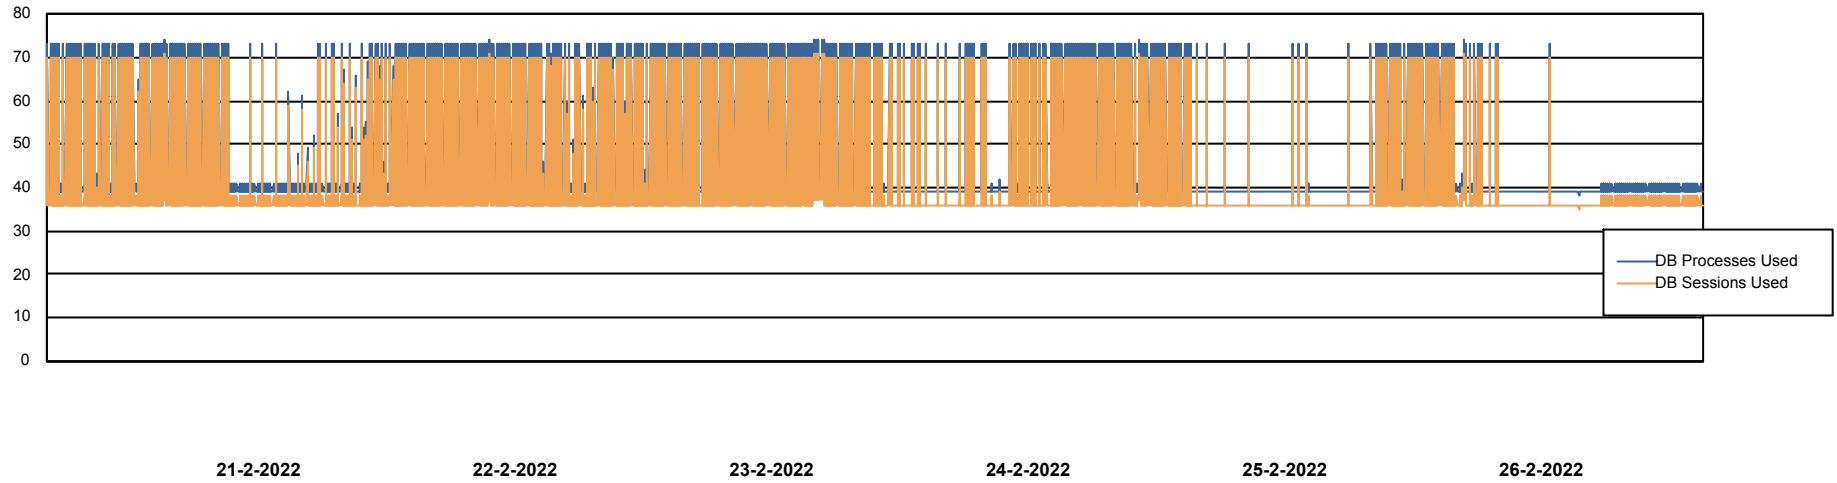

Weekly SLA Customer Report

Customer NIX_Production
Database ID 51

Database Performance NIXDB_BI

Weekly SLA Customer Report

Customer NIX_Production
Database ID 51

Database Performance NIXDB_Production

Weekly SLA Customer Report

Customer NIX_Production
Database ID 51

Database Performance NIXDB_Standby

DB Processes Max 300

Weekly SLA Customer Report

Customer NIX_Production
Database ID 51

DATABASE SIZE NIXDB_BI

Database growth over last month