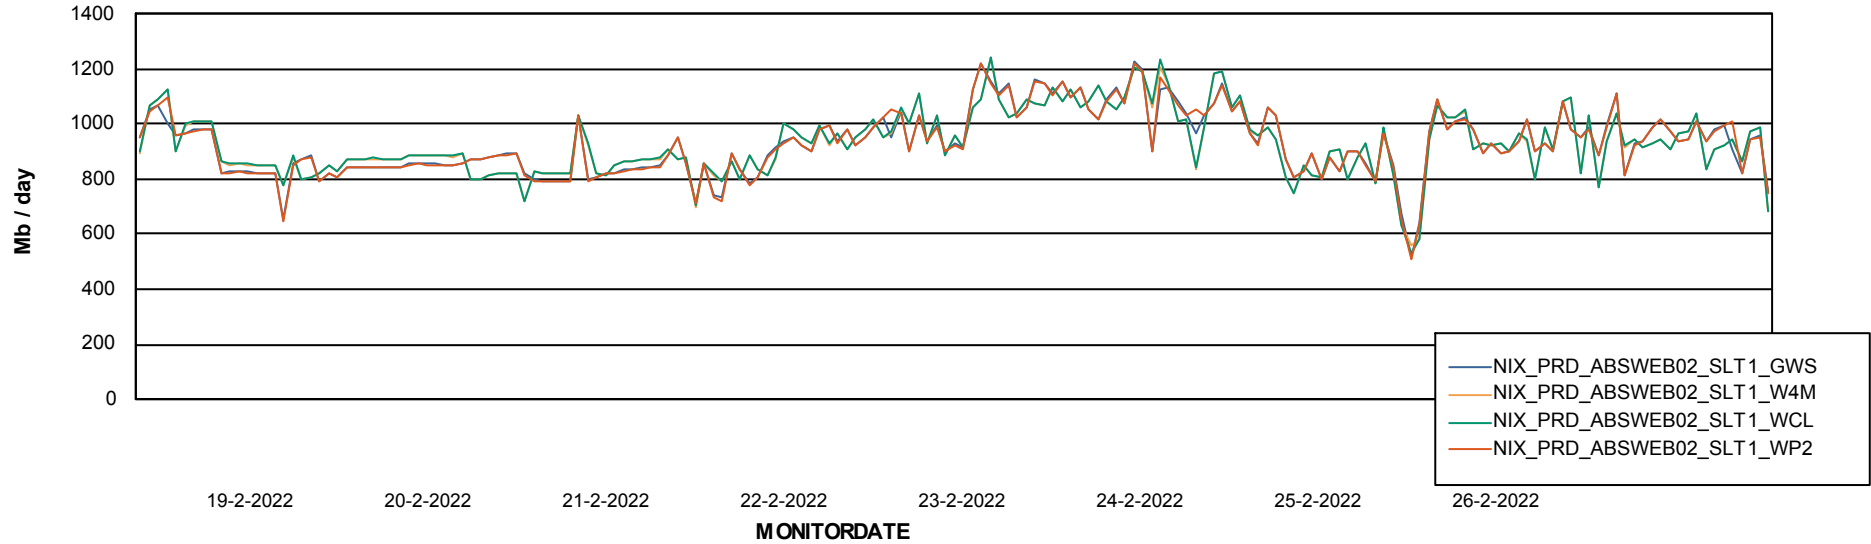

ABSSolute Application ReportServer Services

Avg memory used per ReportServer Service

Weekly SLA Customer Report

Customer NIX_Production
Database ID 51

ABSSolute Web Component Services

Avg memory used per ABS Web component