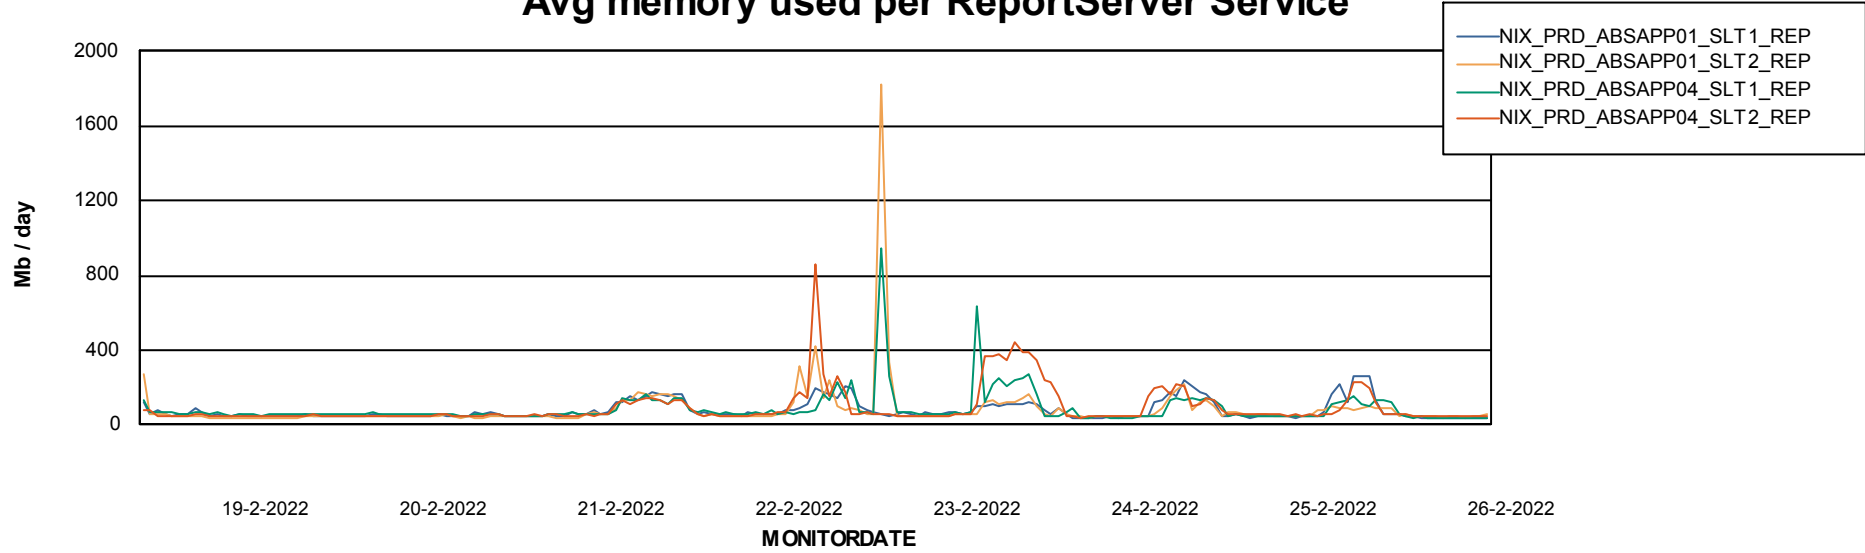

ABSSolute Application ReportServer Services

Avg memory used per ReportServer Service