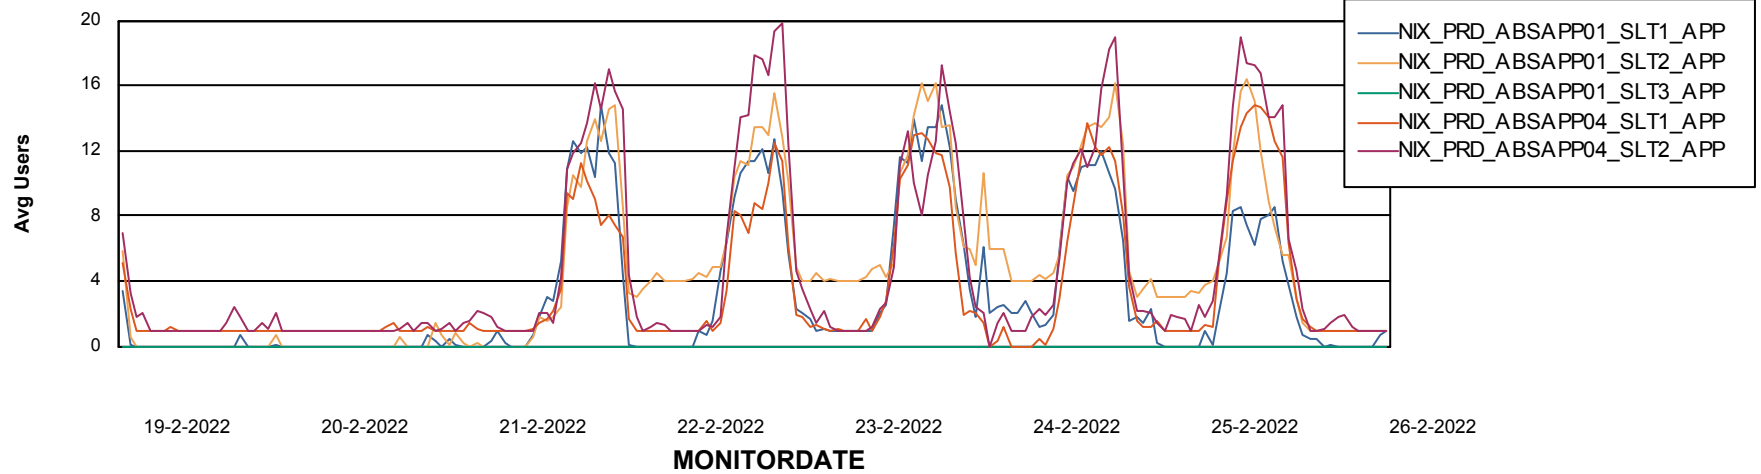

Weekly SLA Customer Report

Customer NIX_Production
Database ID 51

ABSSolute Application Server Services

Avg memory used per ABS Server Service

Avg users per day per ABS server

Weekly SLA Customer Report

Customer NIX_Production
Database ID 51