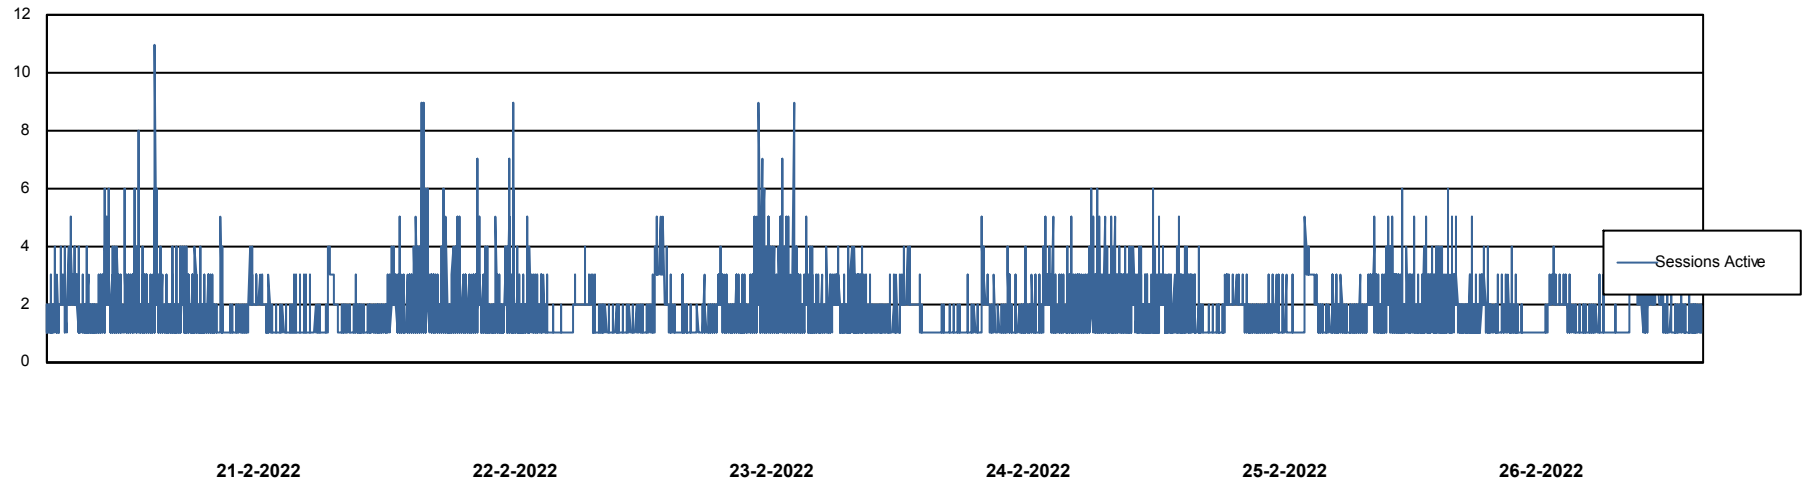

Weekly SLA Customer Report

Customer NIX_Production
Database ID 51

Database Performance NIXDB_BI

Weekly SLA Customer Report

Customer NIX_Production
Database ID 51

Database Performance NIXDB_Production

Weekly SLA Customer Report