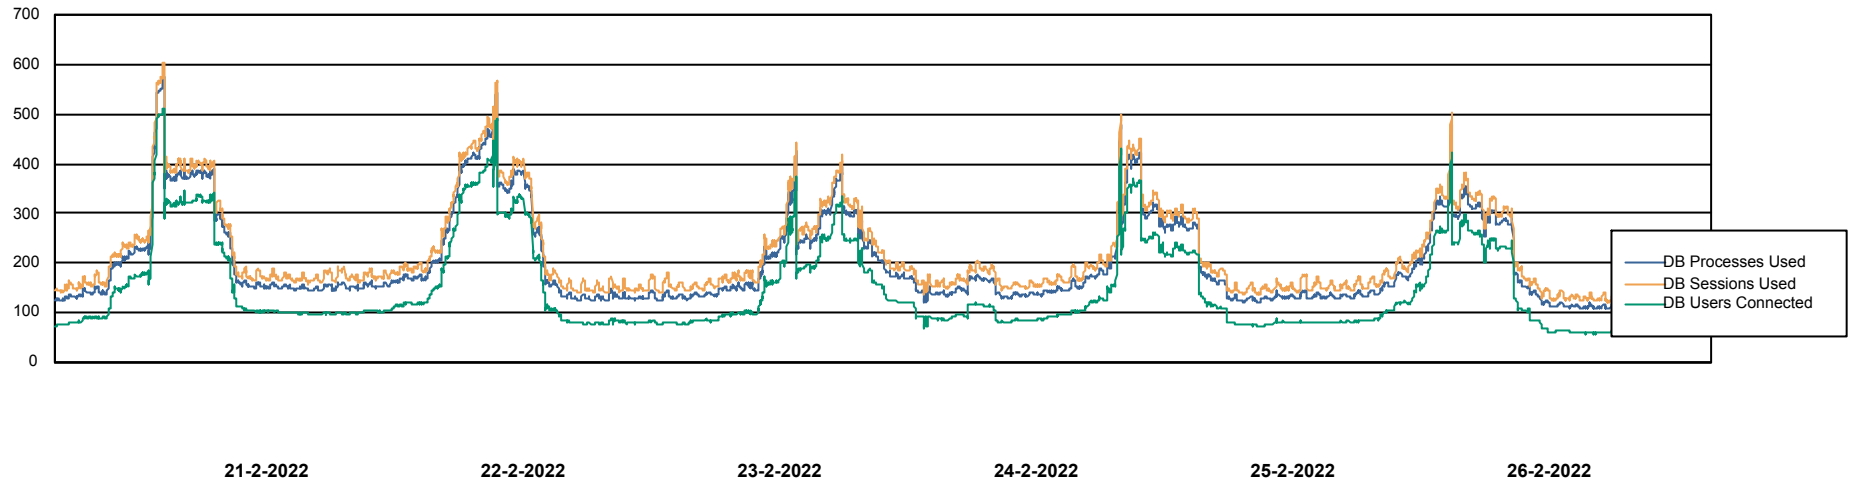

Weekly SLA Customer Report

Customer NIX_Production
Database ID 51

Database Performance NIXDB_BI

Weekly SLA Customer Report

Customer NIX_Production
Database ID 51

Database Performance NIXDB_Production

Weekly SLA Customer Report

Customer NIX_Production
Database ID 51

Database Performance NIXDB_Standby

DB Processes Max 300

Weekly SLA Customer Report

Customer NIX_Production
Database ID 51

DATABASE SIZE NIXDB_BI

Database growth over last month