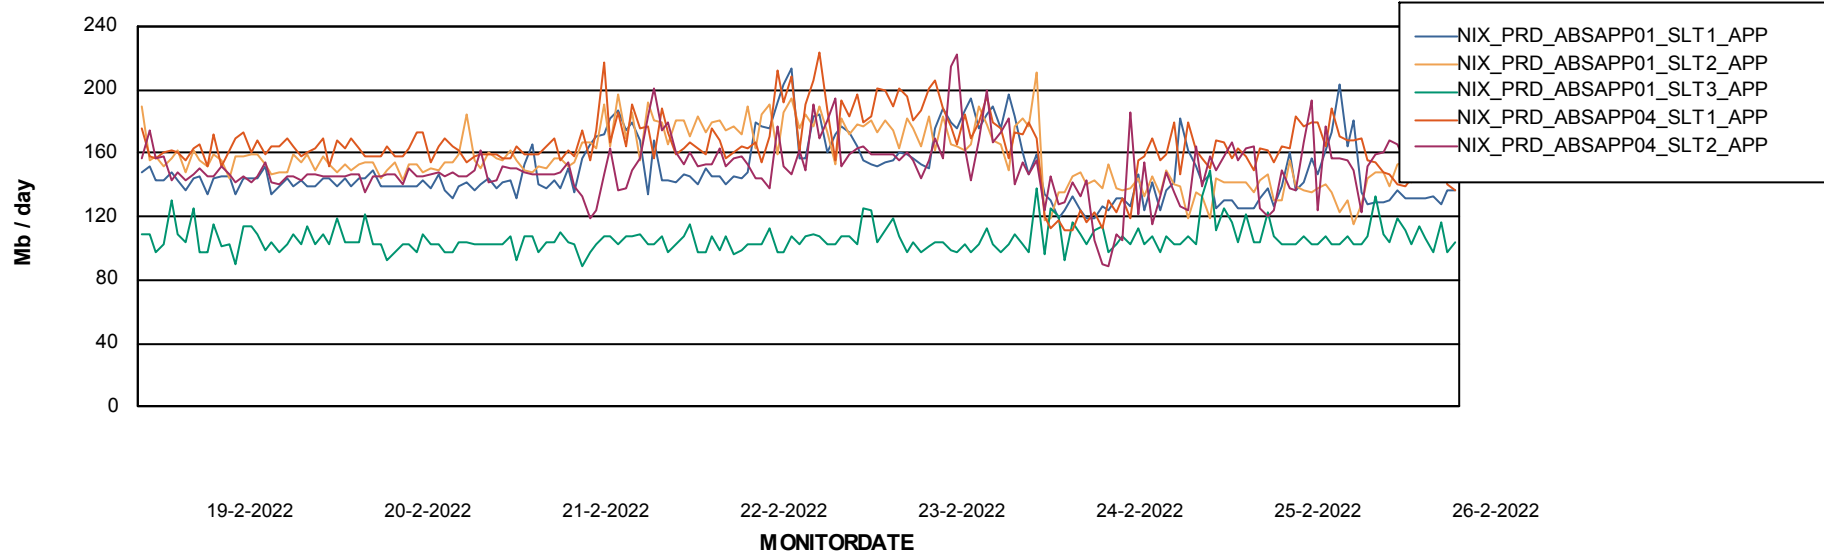

ABSSolute Application Server Services

Avg memory used per ABS Server Service