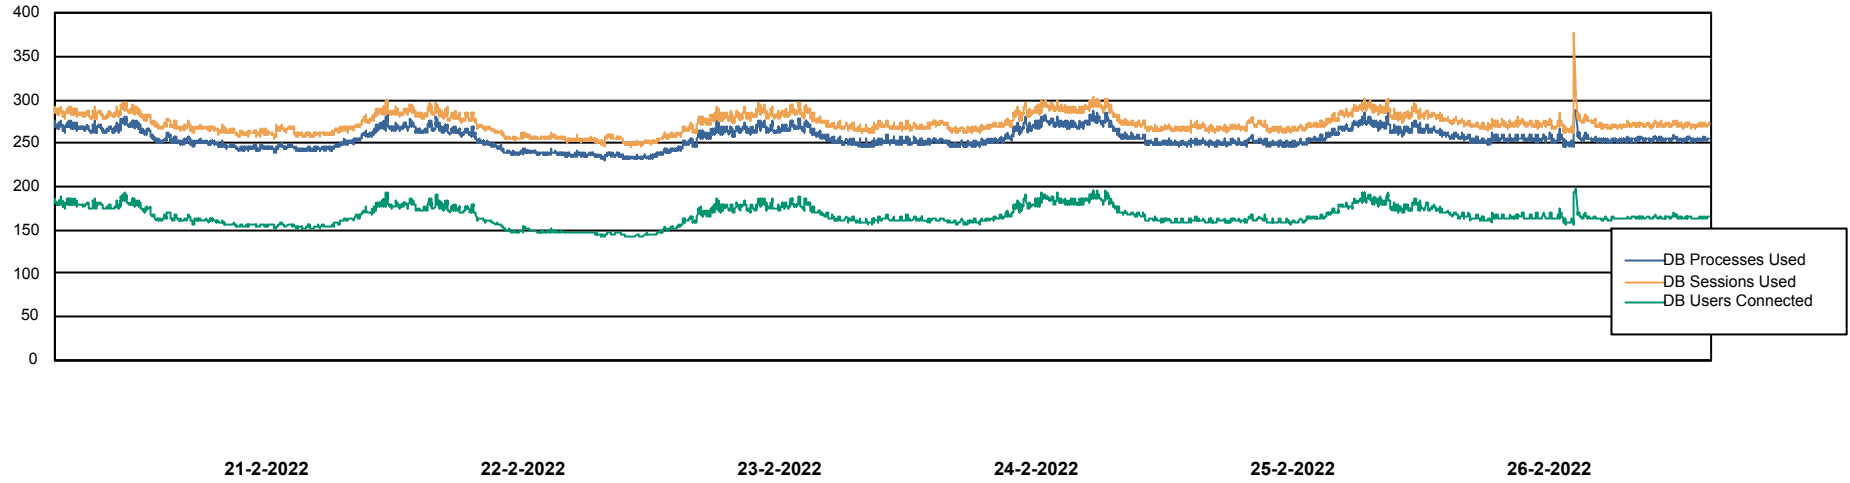

Database Performance LTS_PROD_CLSABSD01_PRDB