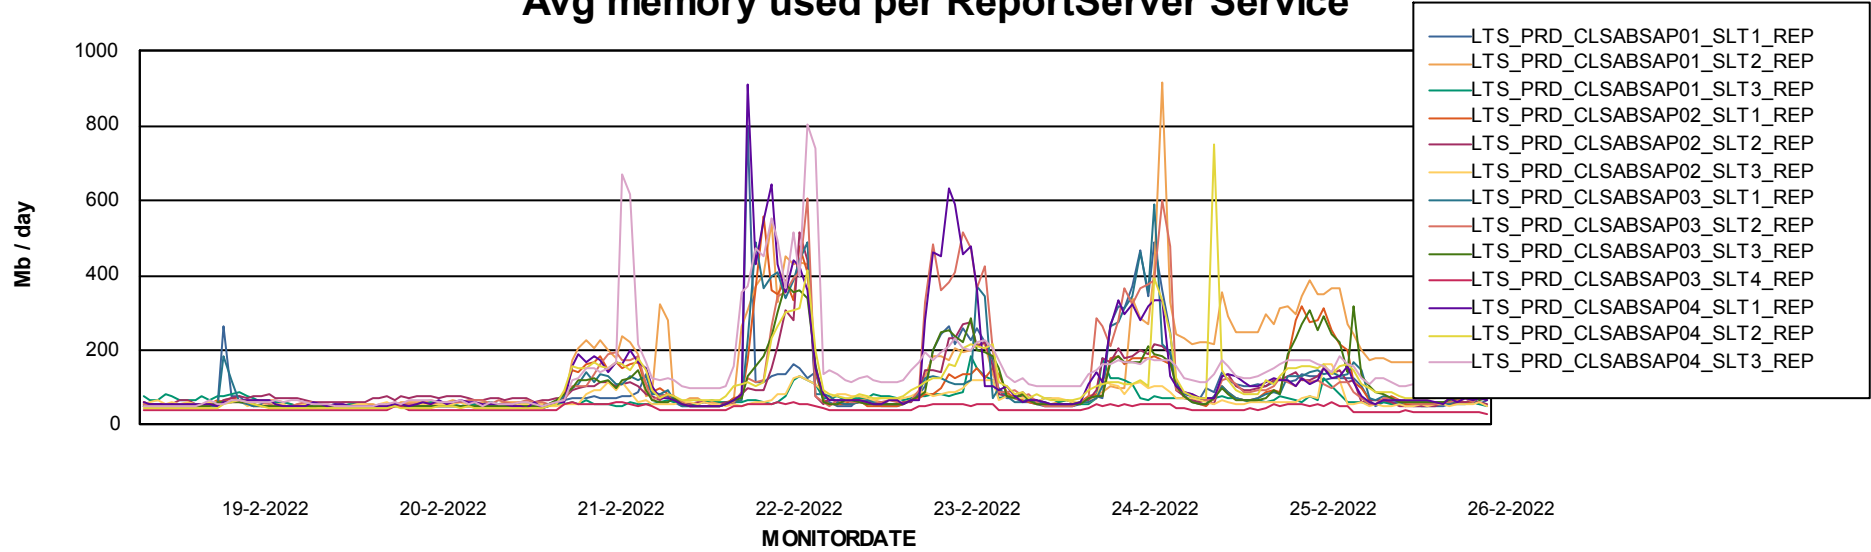

ABSSolute Application ReportServer Services

Avg memory used per ReportServer Service