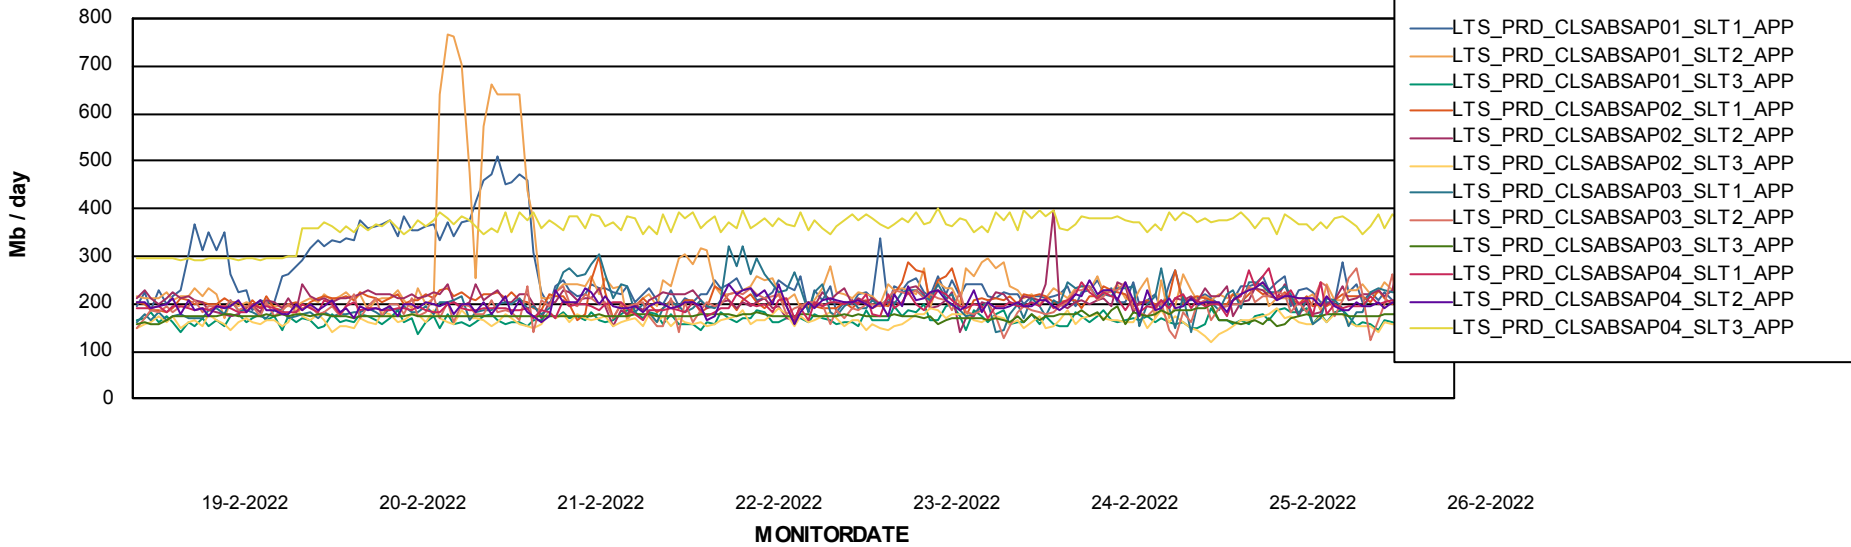

ABSSolute Application Server Services

Avg memory used per ABS Server Service