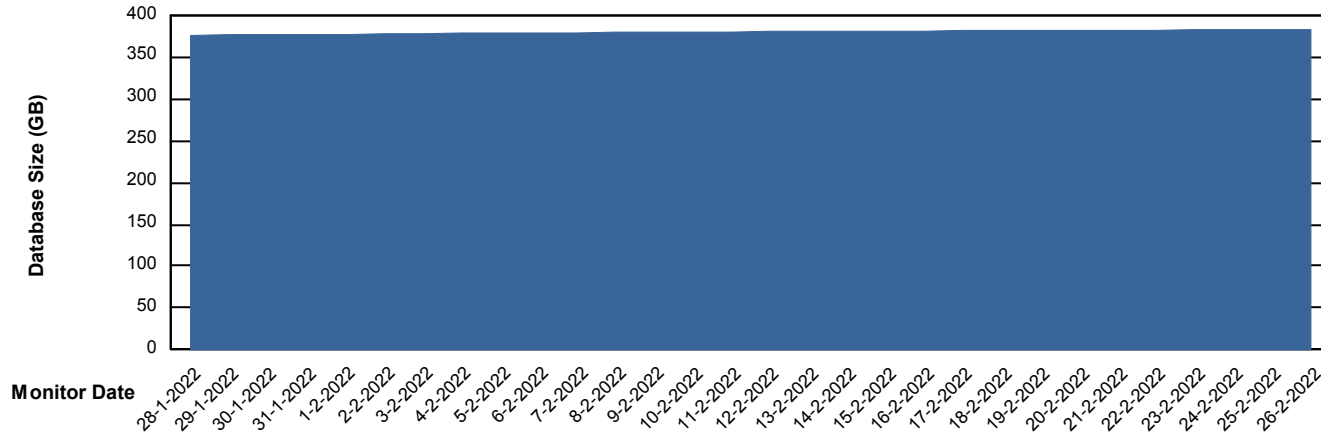

DATABASE SIZE LTS_PROD_CLSABSBI01_BI

Database growth over last month