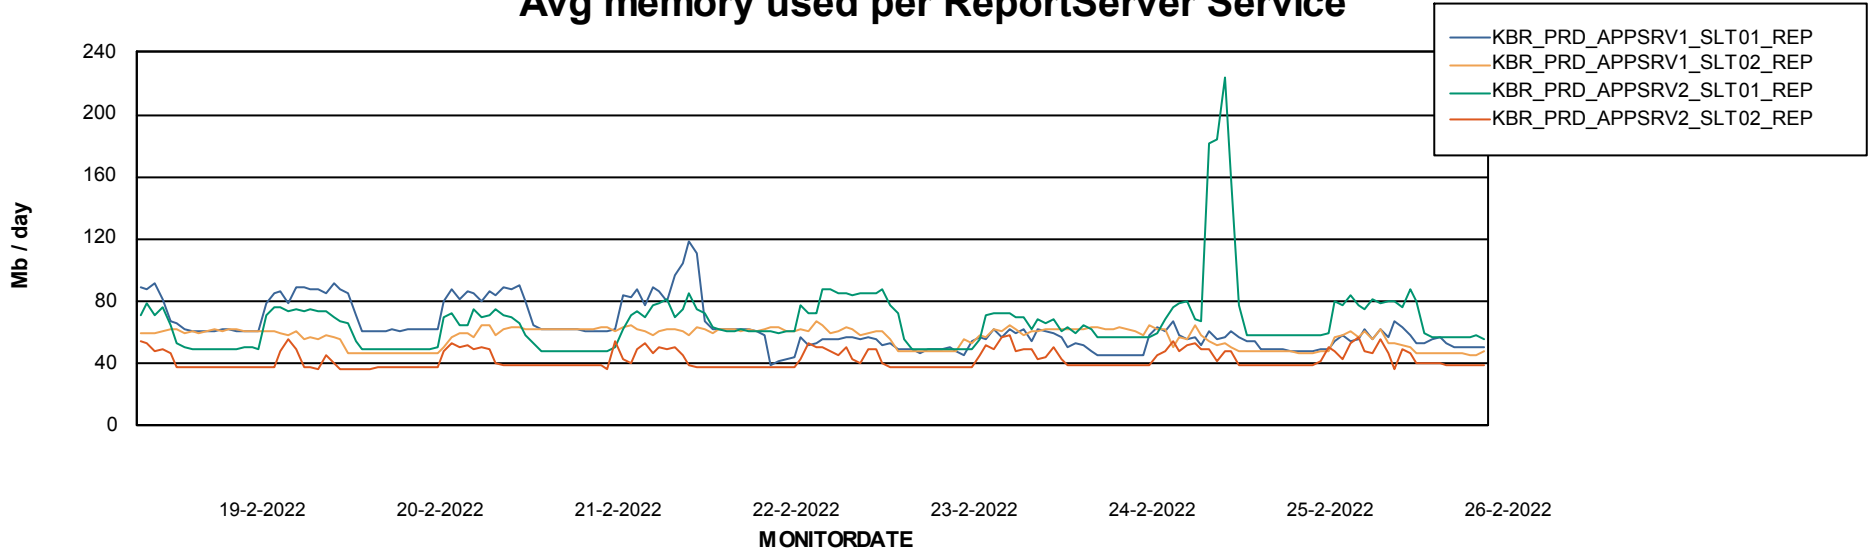

ABSSolute Application Server Services

Avg memory used per ReportServer Service