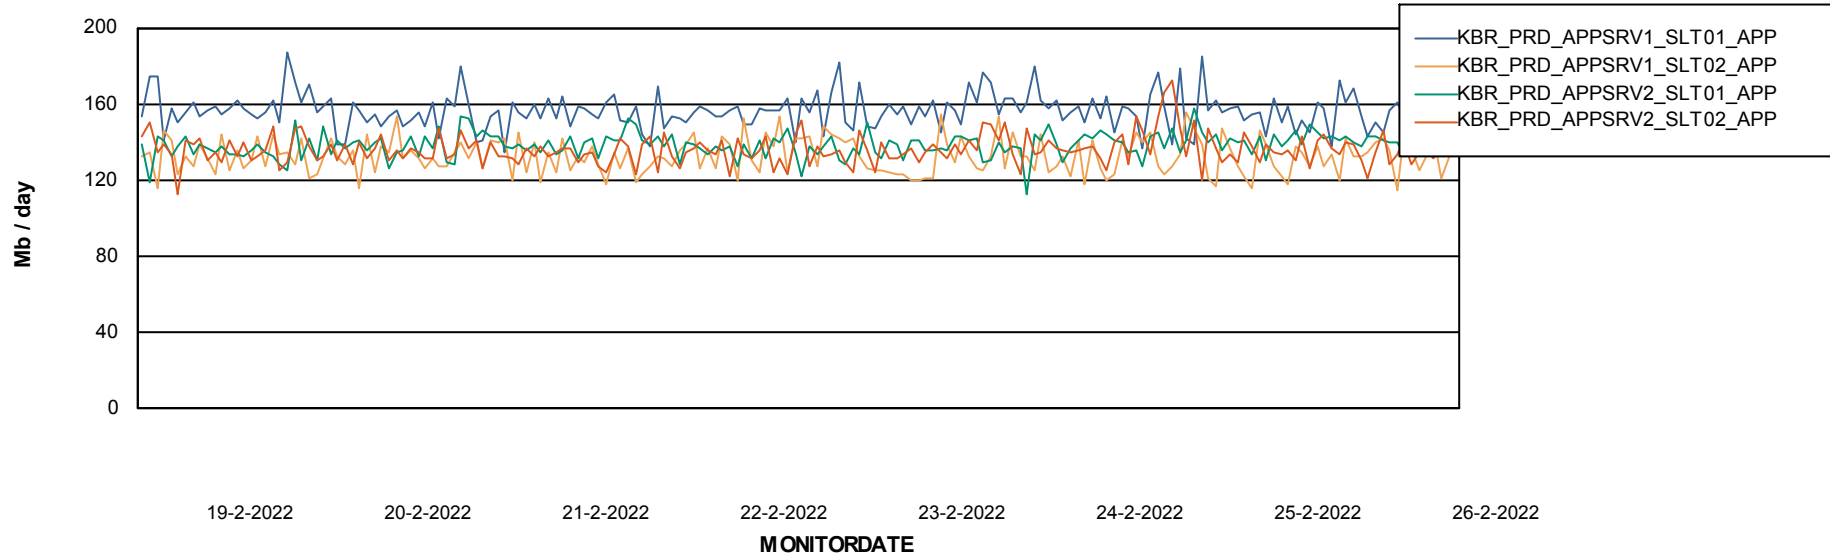

ABSSolute Application Server Services

Avg memory used per ABS Server Service