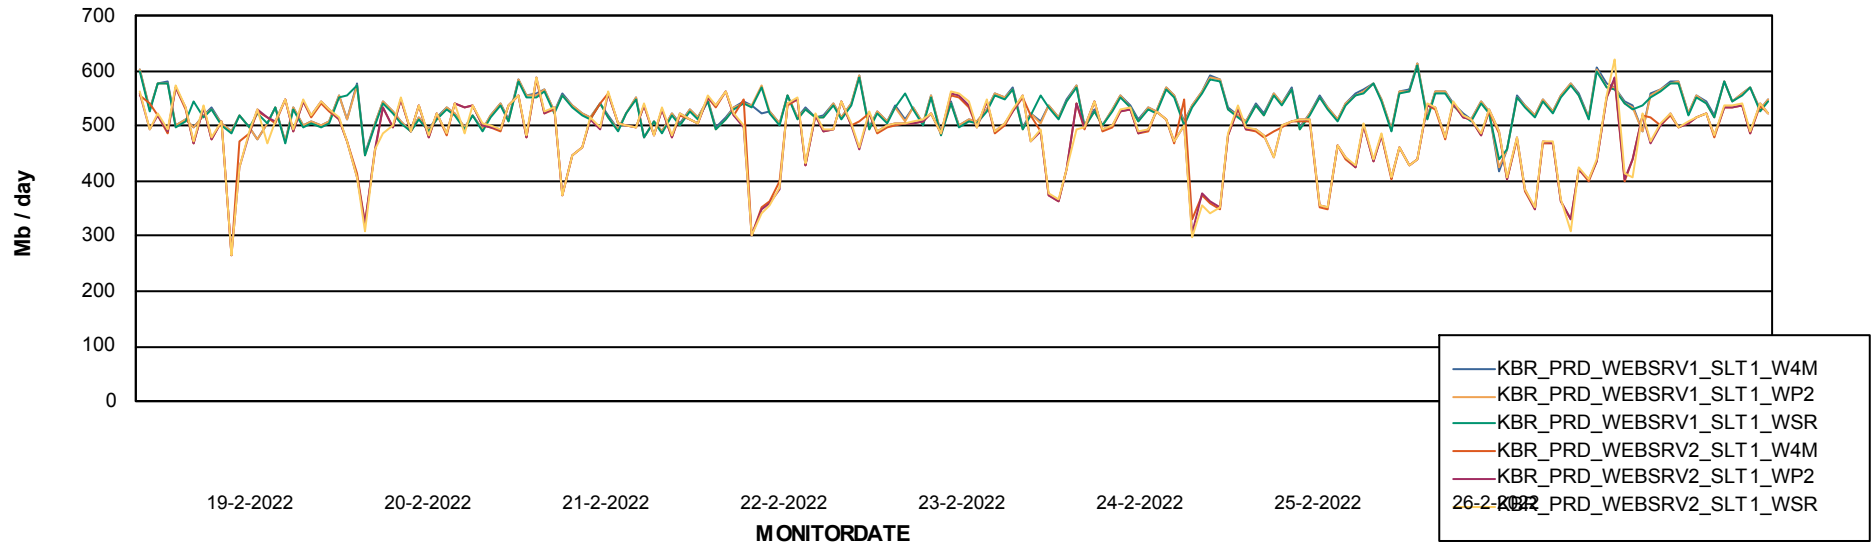

ABSSolute Web Component Services

Avg memory used per ABS Web component