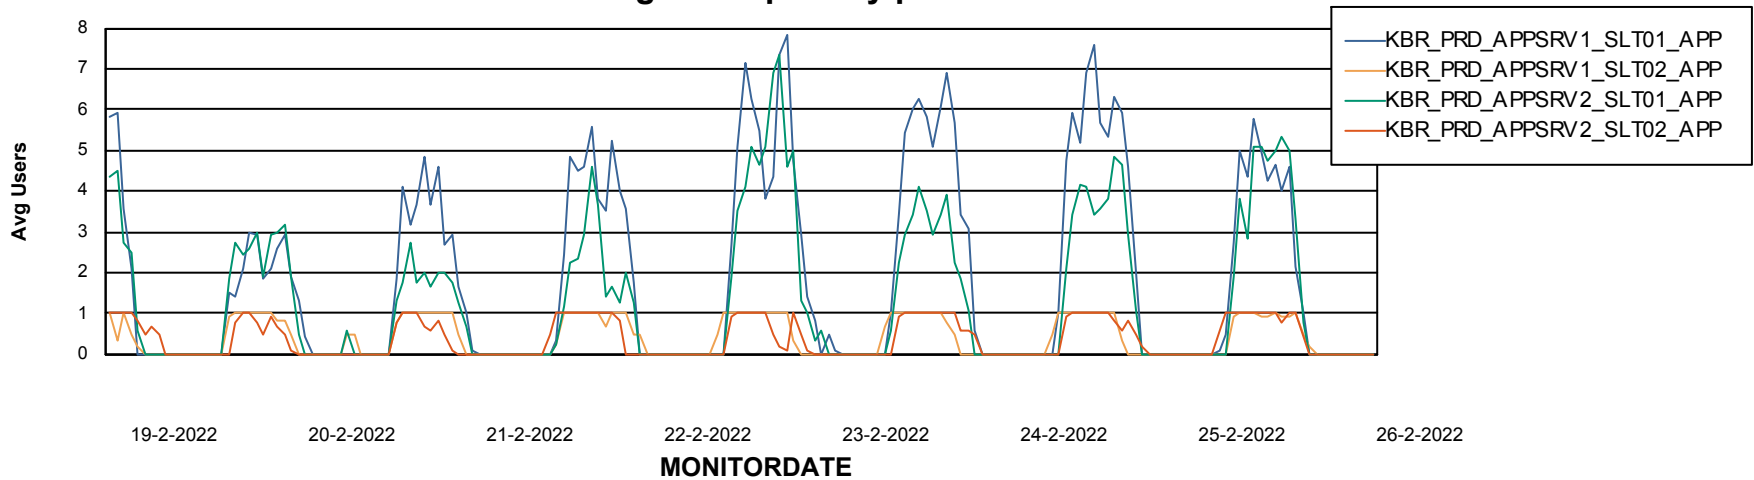

Avg users per day per ABS server