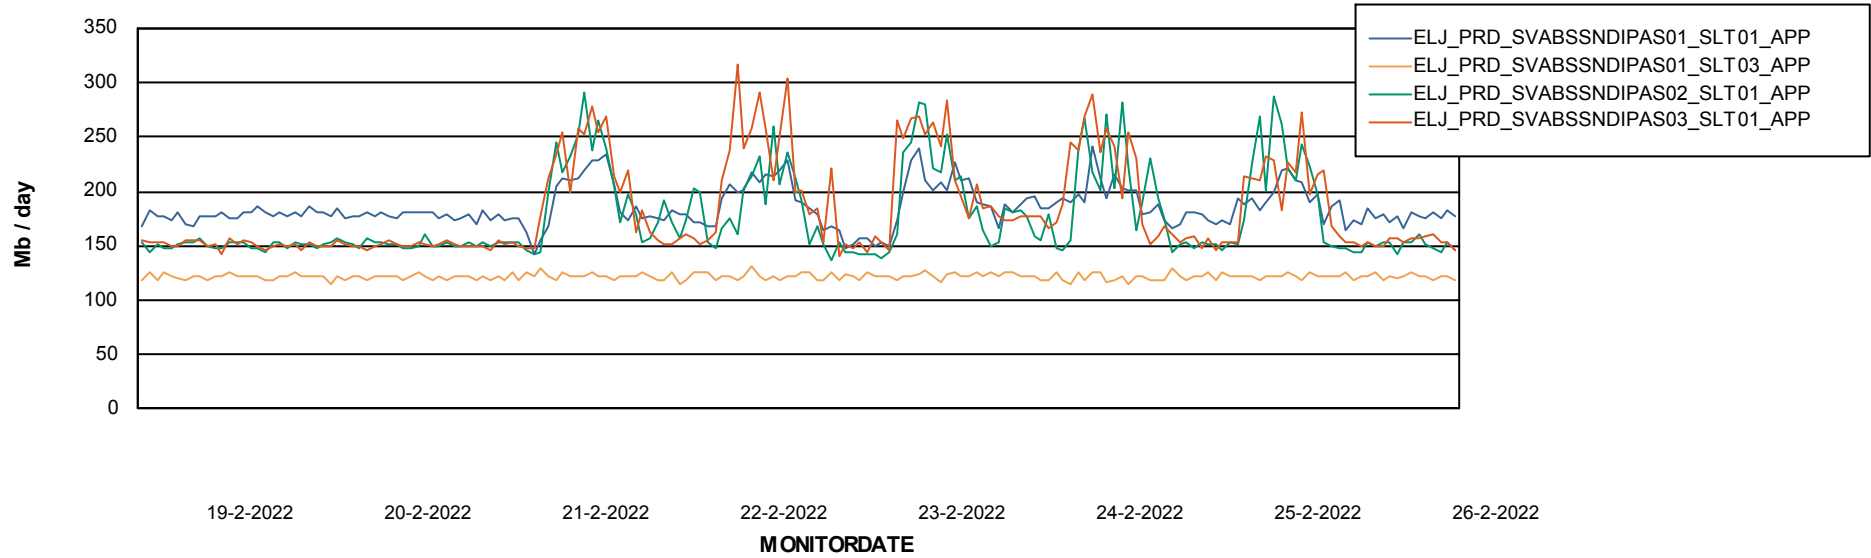

BI Status and last ETL error for ELJDB_PRD_BI

	zo 20/2/2022	ma 21/2/2022	di 22/2/2022	wo 23/2/2022	do 24/2/2022	vr 25/2/2022	za 26/2/2022
ABS DataWarehouse ETL Health	OK	OK	OK	OK	OK	OK	OK
ABS DWHStaging ETL Health	OK	OK	OK	OK	OK	OK	OK

Weekly SLA Customer Report

Customer ELJ Production
Database ID 72

ABSSolute Application Server Services

Avg memory used per ABS Server Service

Avg users per day per ABS server

Weekly SLA Customer Report

Customer ELJ Production
Database ID 72