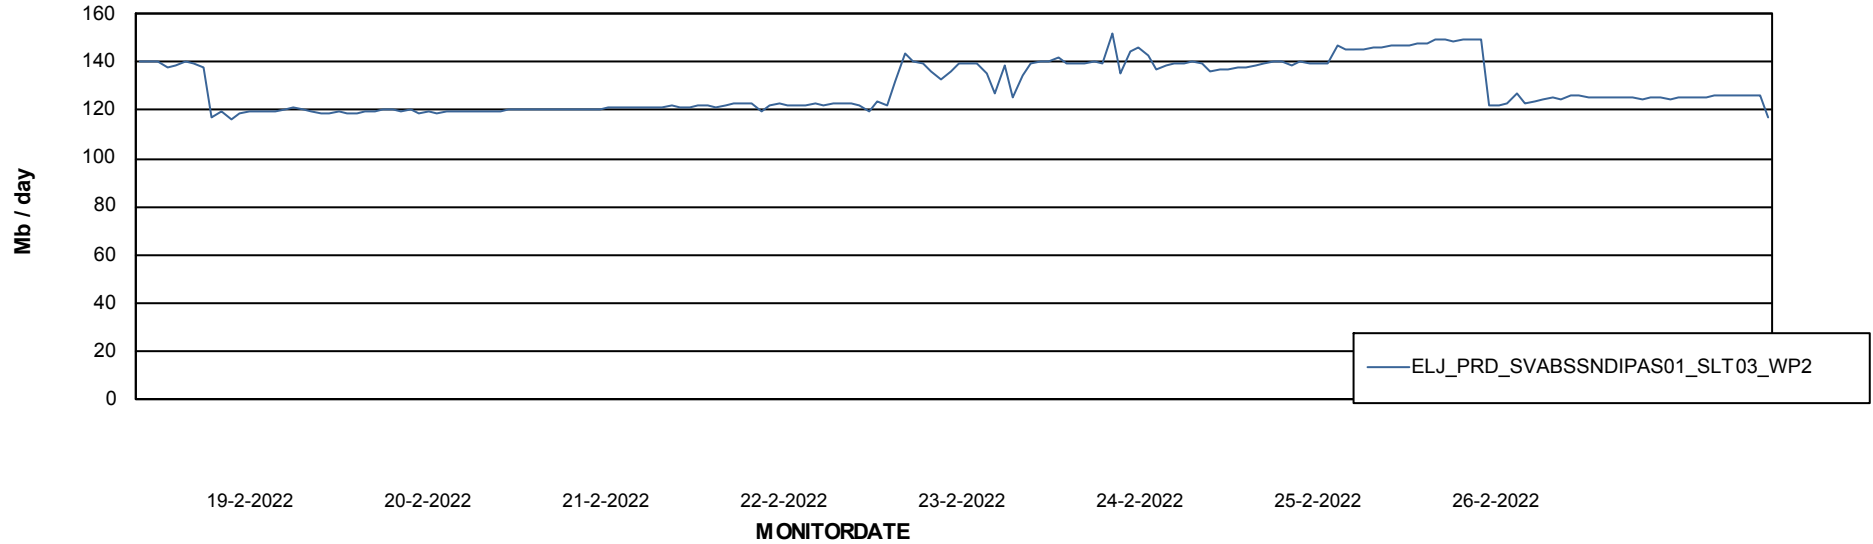

ABSSolute Application ReportServer Services

Avg memory used per ReportServer Service

Weekly SLA Customer Report

Customer ELJ Production
Database ID 72

ABSSolute Web Component Services

Avg memory used per ABS Web component