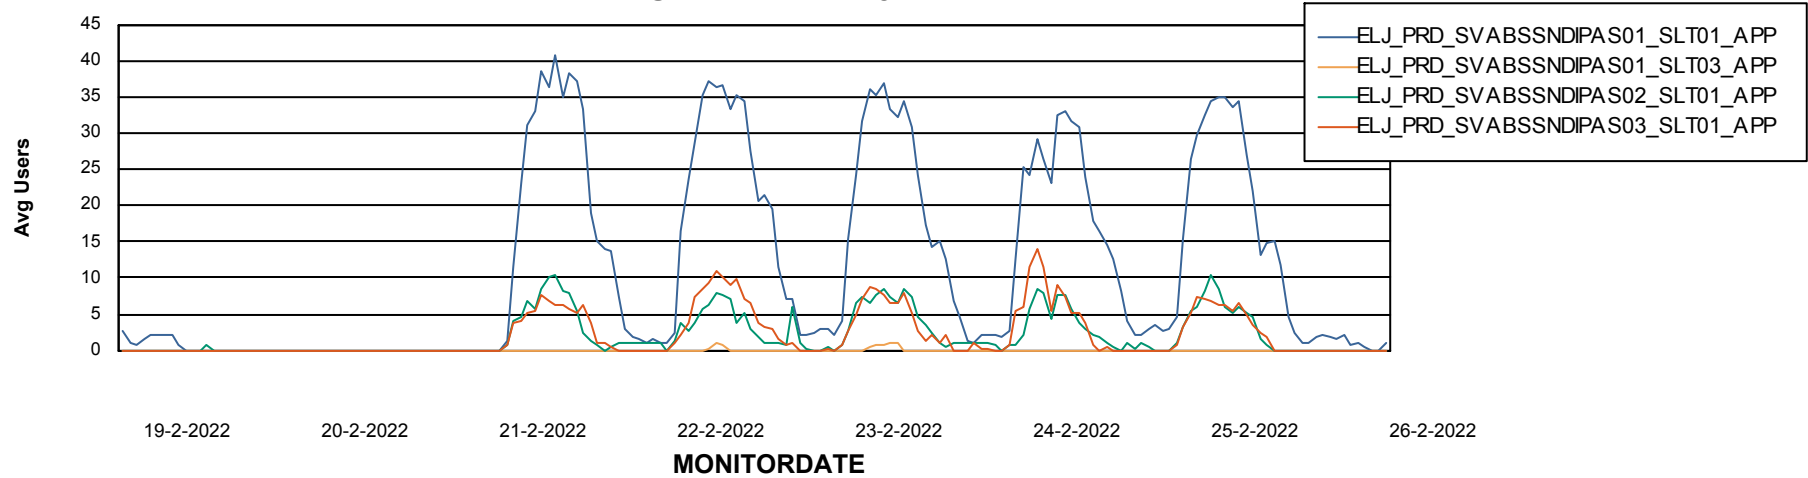

Weekly SLA Customer Report

Customer ELJ Production
Database ID 72

ABSSolute Application Server Services

Avg memory used per ABS Server Service

Avg users per day per ABS server

Weekly SLA Customer Report

Customer ELJ Production
Database ID 72