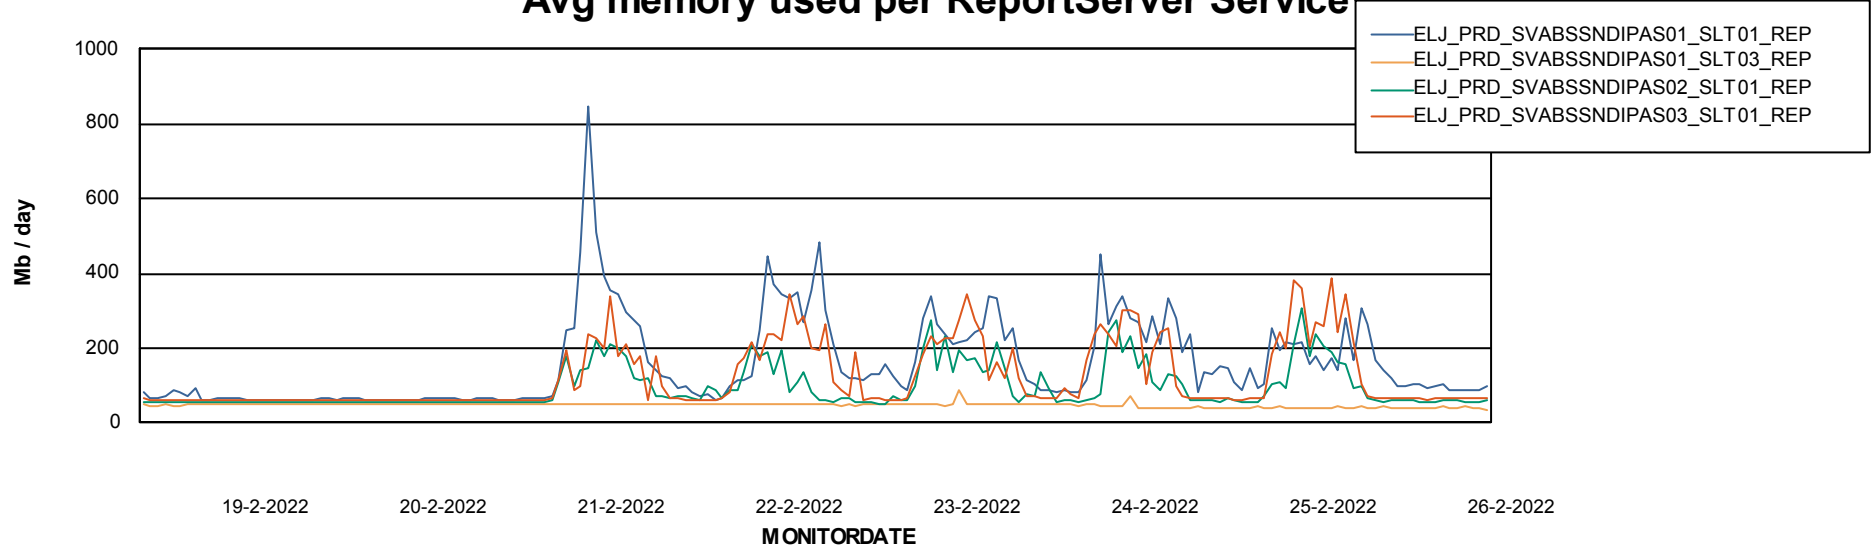

ABSSolute Application ReportServer Services

Avg memory used per ReportServer Service