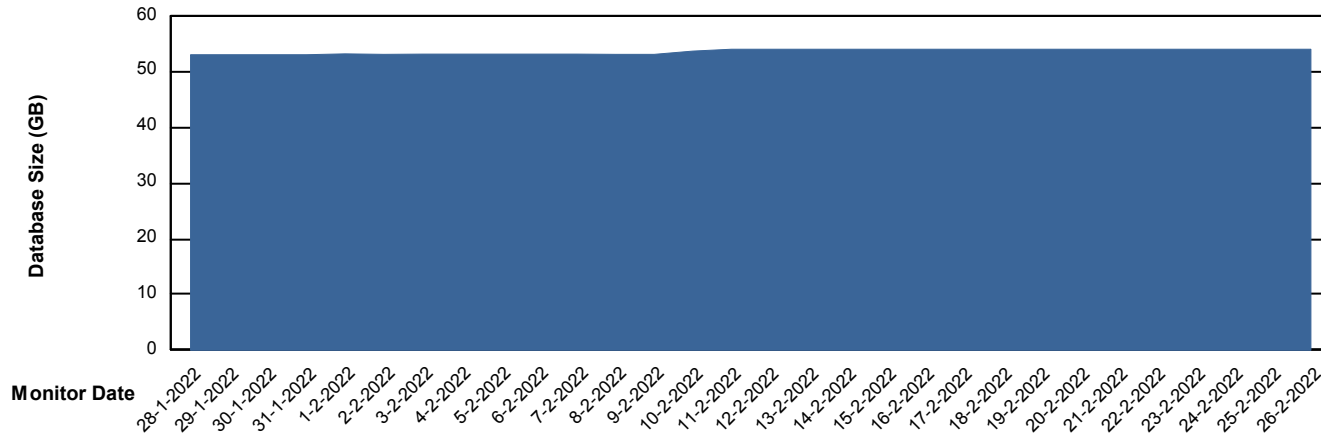

Weekly SLA Customer Report

Customer ELJ Production
Database ID 72

DATABASE SIZE ELJDB_PRD_BI

Database growth over last month

DATABASE SIZE ELJDB_Production

Database growth over last month

Weekly SLA Customer Report