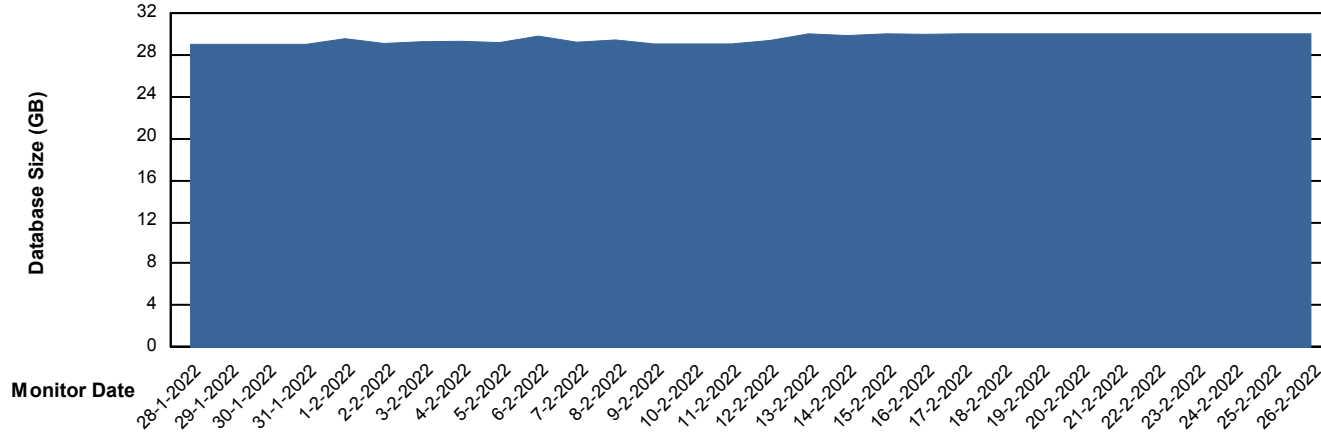

Database Performance ELJDB_Production

DB Processes Max 600
DB Sessions Max 924

Weekly SLA Customer Report

Customer ELJ Production
Database ID 72

Database Performance ELJDB_Standby

DB Processes Max 600
DB Sessions Max 924

Weekly SLA Customer Report

Customer ELJ Production
Database ID 72

DATABASE SIZE ELJDB_PRD_BI

Database growth over last month

DATABASE SIZE ELJDB_Production

Database growth over last month

Weekly SLA Customer Report