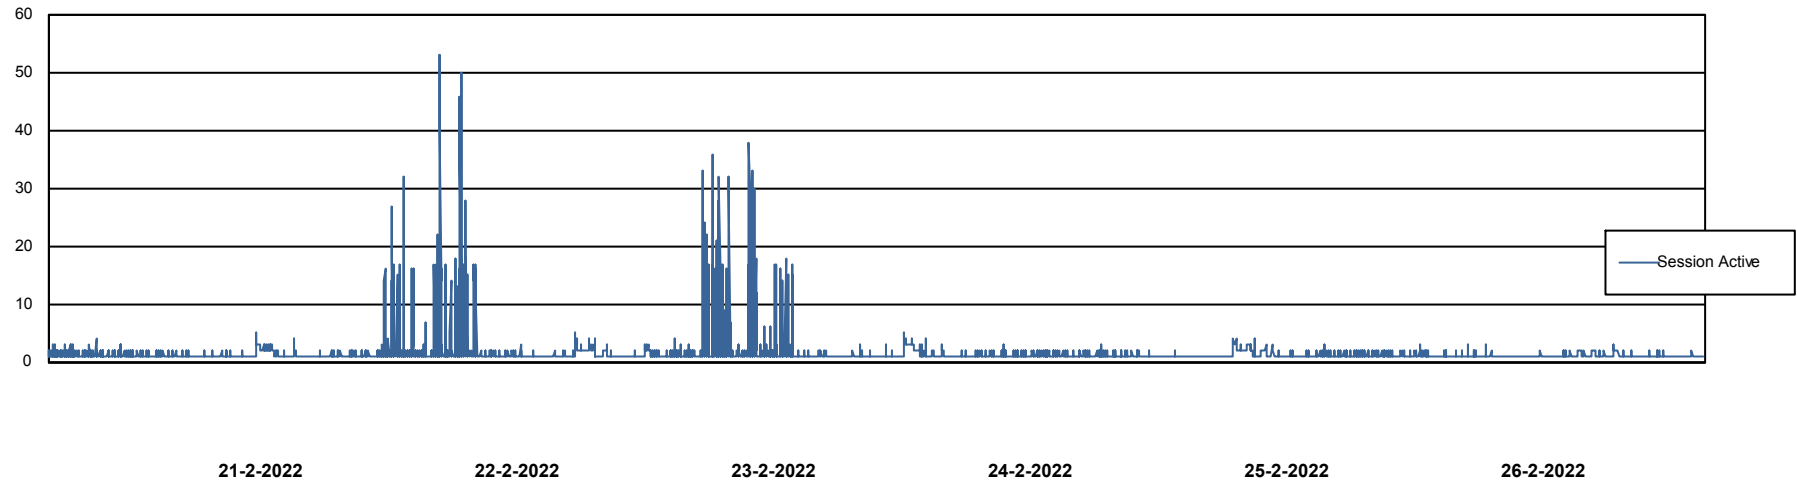

Database Performance ELJDB_Production

DB Processes Max 600
DB Sessions Max 924