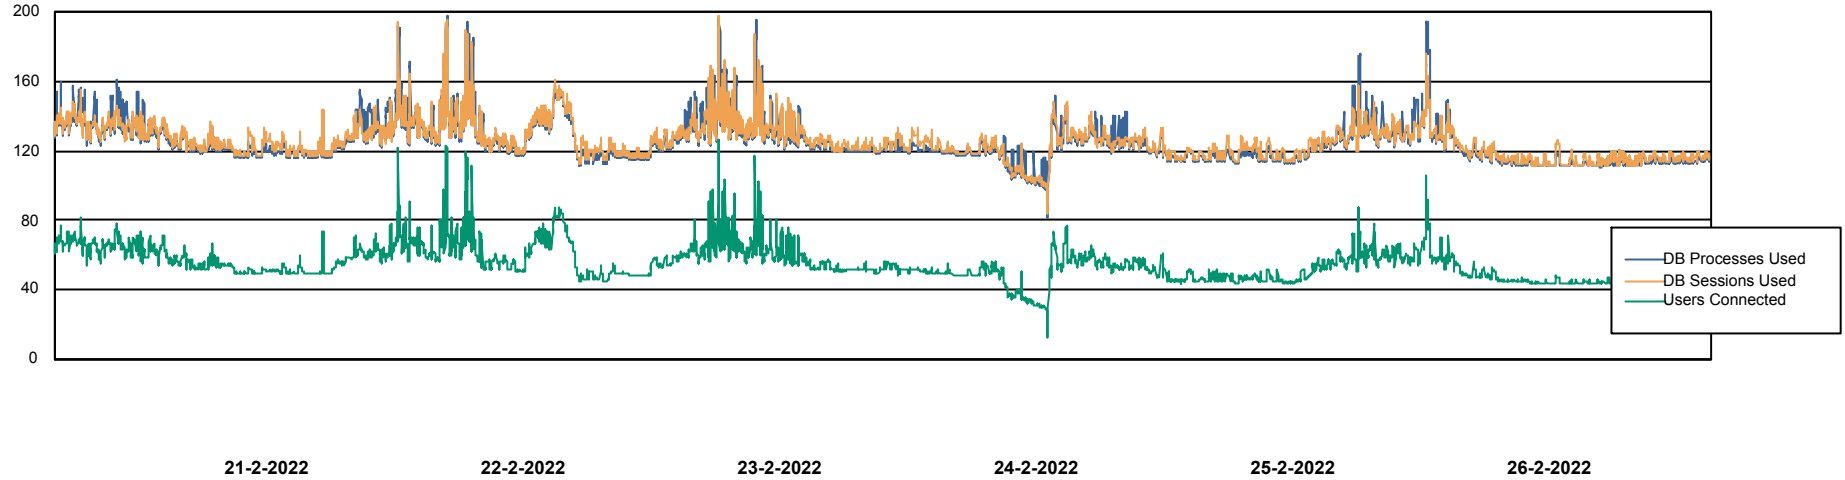

Database Performance ELJDB_Production

DB Processes Max 600
DB Sessions Max 924