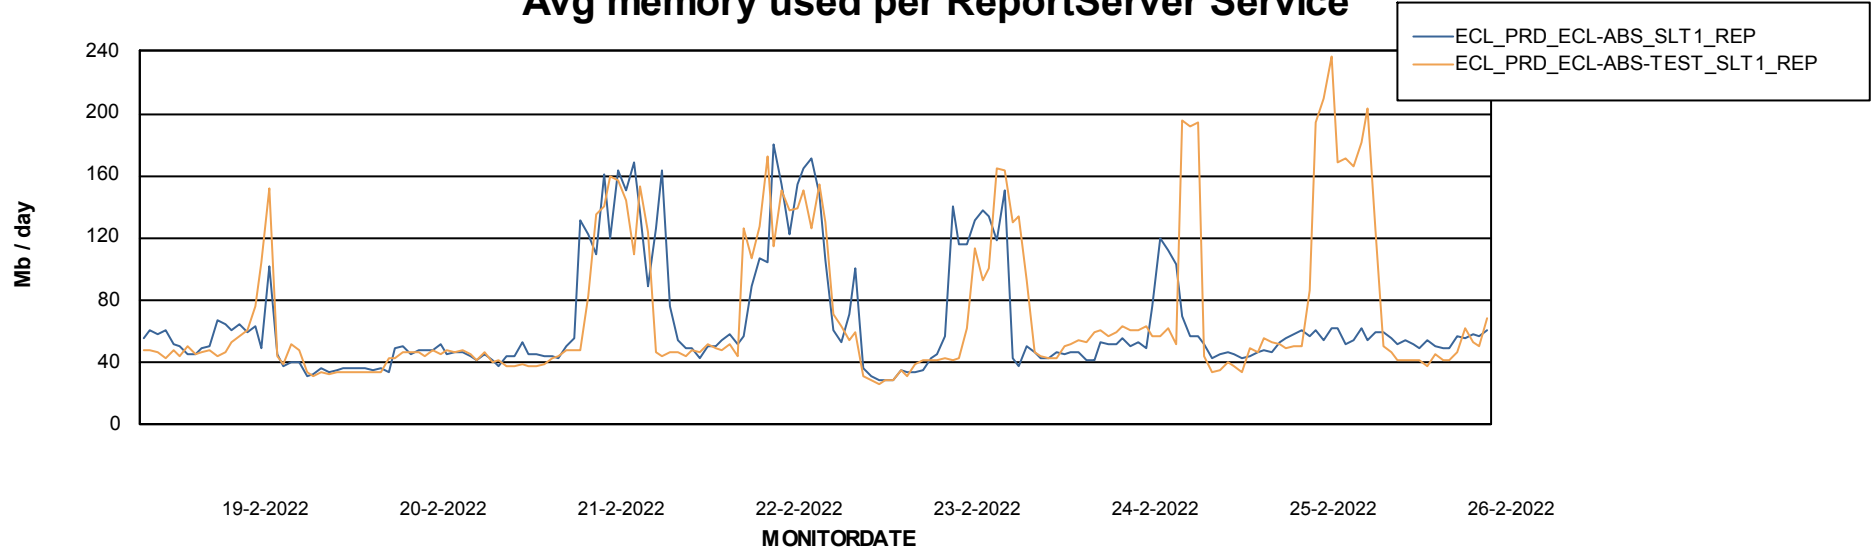

ABSSolute Application ReportServer Services

Avg memory used per ReportServer Service