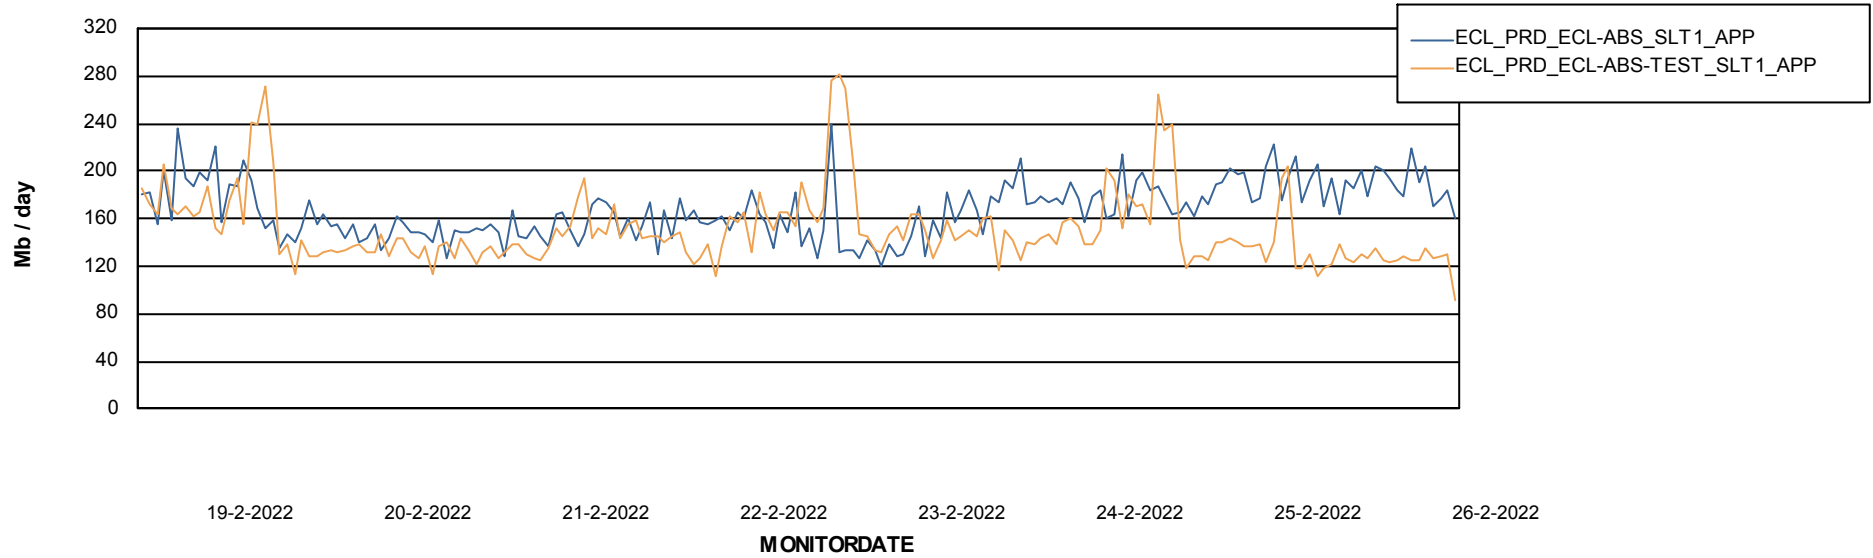

Weekly SLA Customer Report

Customer ECL_Production
Database ID 77

Database Performance ECLDB_Production

Weekly SLA Customer Report

Customer ECL_Production
Database ID 77

Database Performance ECLDB_Standby

DATABASE SIZE ECLDB_Production

Database growth over last month

Weekly SLA Customer Report

Customer ECL_Production
Database ID 77

Database Tablespace ECLDB_Production

Date	Tablespace Name	Filesize (Gb)	Usedsize (Gb)	Percentage free
26-2-2022	ABSDATA	53	44	17
	INDX	8	4	49
25-2-2022	ABSDATA	53	44	17
	INDX	8	4	49
24-2-2022	ABSDATA	53	44	17
	INDX	8	4	49
23-2-2022	ABSDATA	53	44	17
	INDX	8	4	49
22-2-2022	ABSDATA	53	44	17
	INDX	8	4	49
21-2-2022	ABSDATA	53	44	18
	INDX	8	4	49
20-2-2022	ABSDATA	53	44	18
	INDX	8	4	49

Weekly SLA Customer Report

Customer ECL_Production
Database ID 77

ABSSolute Application Server Services

Avg memory used per ABS Server Service

Avg users per day per ABS server

Weekly SLA Customer Report

Customer ECL_Production
Database ID 77