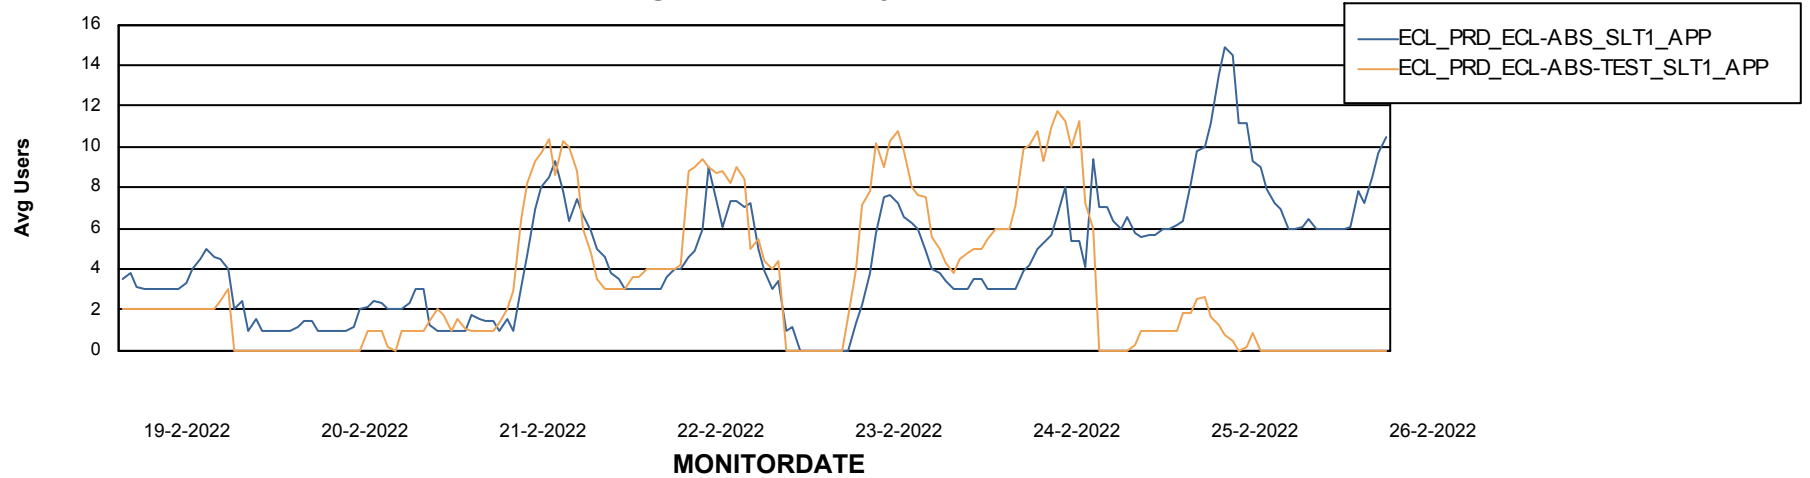

Weekly SLA Customer Report

Customer ECL_Production
Database ID 77

ABSSolute Application Server Services

Avg memory used per ABS Server Service

Avg users per day per ABS server

Weekly SLA Customer Report

Customer ECL_Production
Database ID 77