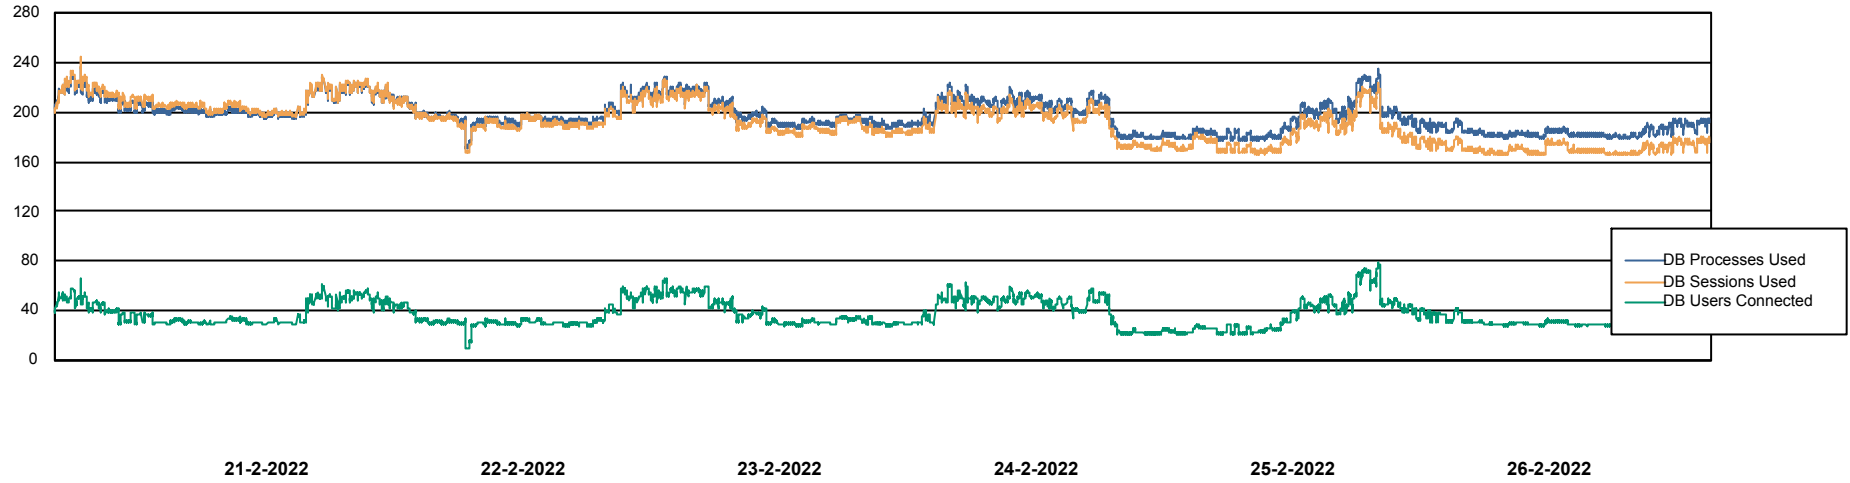

Weekly SLA Customer Report

Customer ECL_Production
 Database ID 77

Harddisk Usage ECL_PRD_ECL-ABS-WEB

	Free disk space on C: (%)	Total disk space on C: (Gb)	Used disk space on C: (Gb)
26-2-2022	53	127	60
25-2-2022	53	0	59
24-2-2022	53	127	59
23-2-2022	54	127	58
22-2-2022	51	127	61
21-2-2022	52	127	61
20-2-2022	53	127	60

Weekly SLA Customer Report

Customer ECL_Production
Database ID 77

Database Performance ECLDB_Production

Weekly SLA Customer Report

Customer ECL_Production
Database ID 77

Database Performance ECLDB_Standby

DATABASE SIZE ECLDB_Production