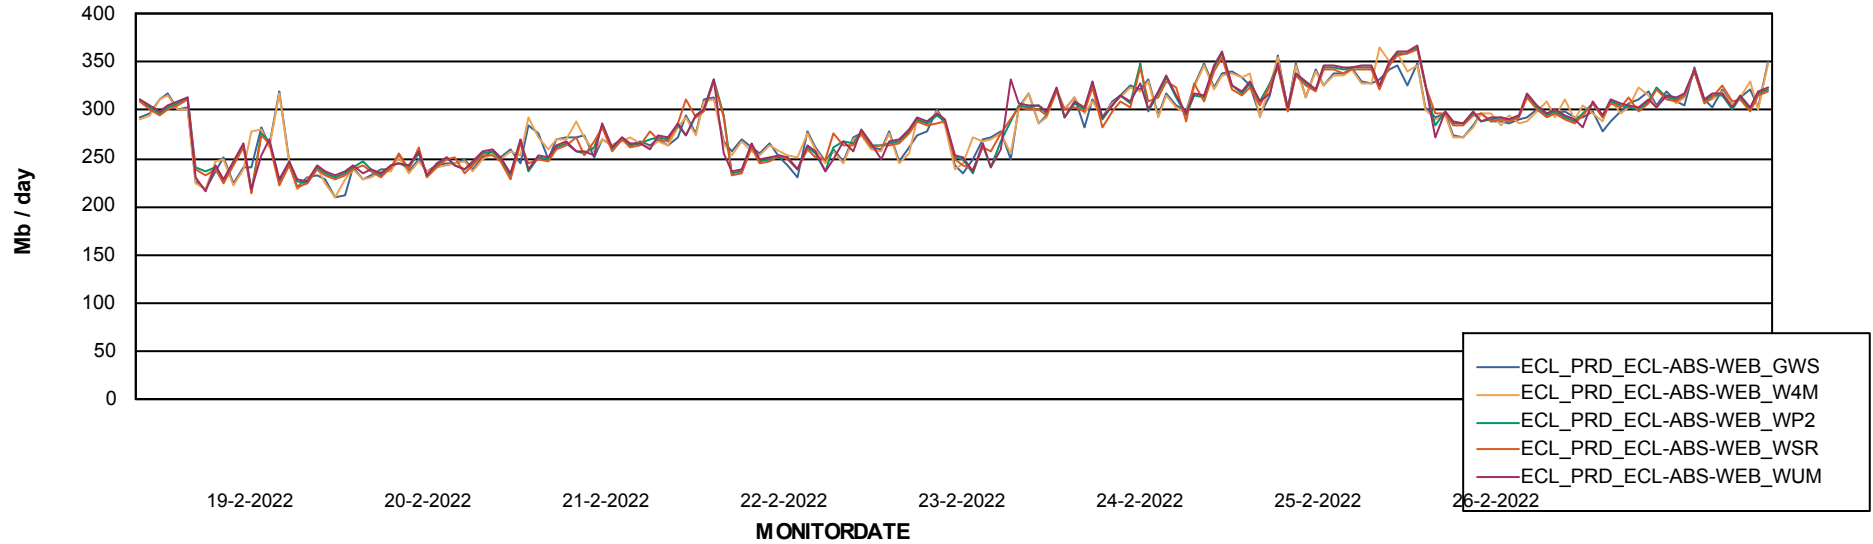

ABSSolute Application ReportServer Services

Avg memory used per ReportServer Service

Weekly SLA Customer Report

Customer ECL_Production
Database ID 77

ABSSolute Web Component Services

Avg memory used per ABS Web component