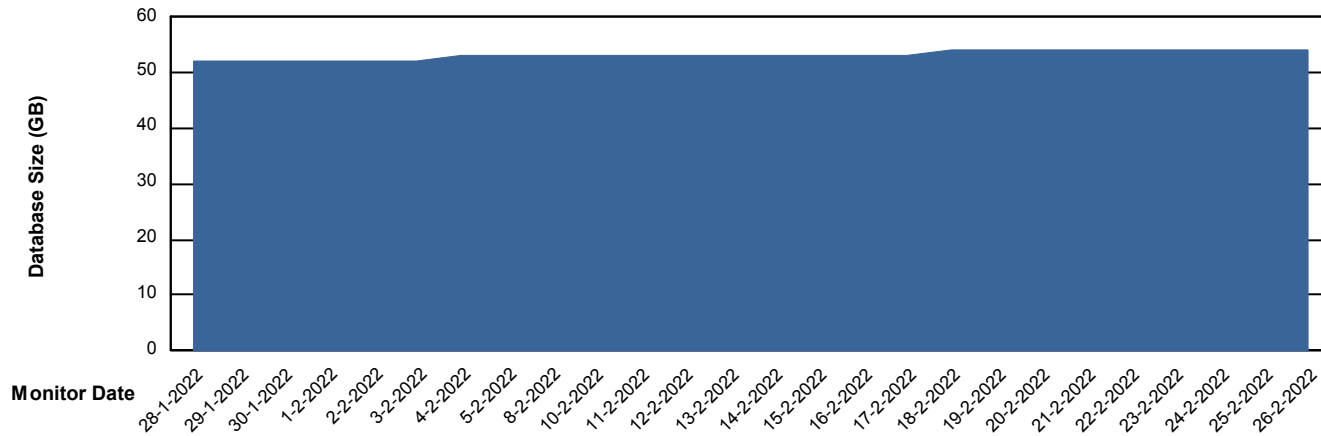

Weekly SLA Customer Report

Customer ECL_Production
Database ID 77

Database Performance ECLDB_Production

Weekly SLA Customer Report

Customer ECL_Production
Database ID 77

Database Performance ECLDB_Standby

DATABASE SIZE ECLDB_Production

Database growth over last month

Weekly SLA Customer Report

Customer ECL_Production
Database ID 77

Database Tablespace ECLDB_Production

Date	Tablespace Name	Filesize (Gb)	Usedsize (Gb)	Percentage free
26-2-2022	ABSDATA	53	44	17
	INDX	8	4	49
25-2-2022	ABSDATA	53	44	17
	INDX	8	4	49
24-2-2022	ABSDATA	53	44	17
	INDX	8	4	49
23-2-2022	ABSDATA	53	44	17
	INDX	8	4	49
22-2-2022	ABSDATA	53	44	17
	INDX	8	4	49
21-2-2022	ABSDATA	53	44	18
	INDX	8	4	49
20-2-2022	ABSDATA	53	44	18
	INDX	8	4	49