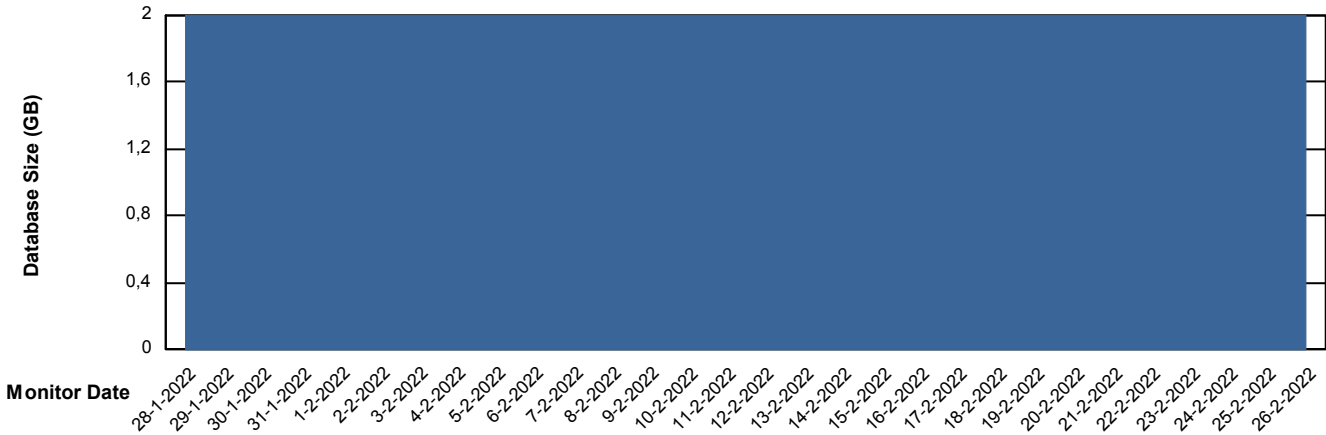

Database growth over last month

Database Tablespace DFDDDB_Production

Date	Tablespace Name	Filesize (Gb)	Usedsize (Gb)	Percentage free
26-2-2022	ABSDATA	83	0	100
	INDX	161	0	100
25-2-2022	ABSDATA	83	0	100
	INDX	161	0	100
24-2-2022	ABSDATA	83	0	100
	INDX	161	0	100
23-2-2022	ABSDATA	83	0	100
	INDX	161	0	100
22-2-2022	ABSDATA	83	0	100
	INDX	161	0	100
21-2-2022	ABSDATA	83	0	100
	INDX	161	0	100
20-2-2022	ABSDATA	83	0	100
	INDX	161	0	100