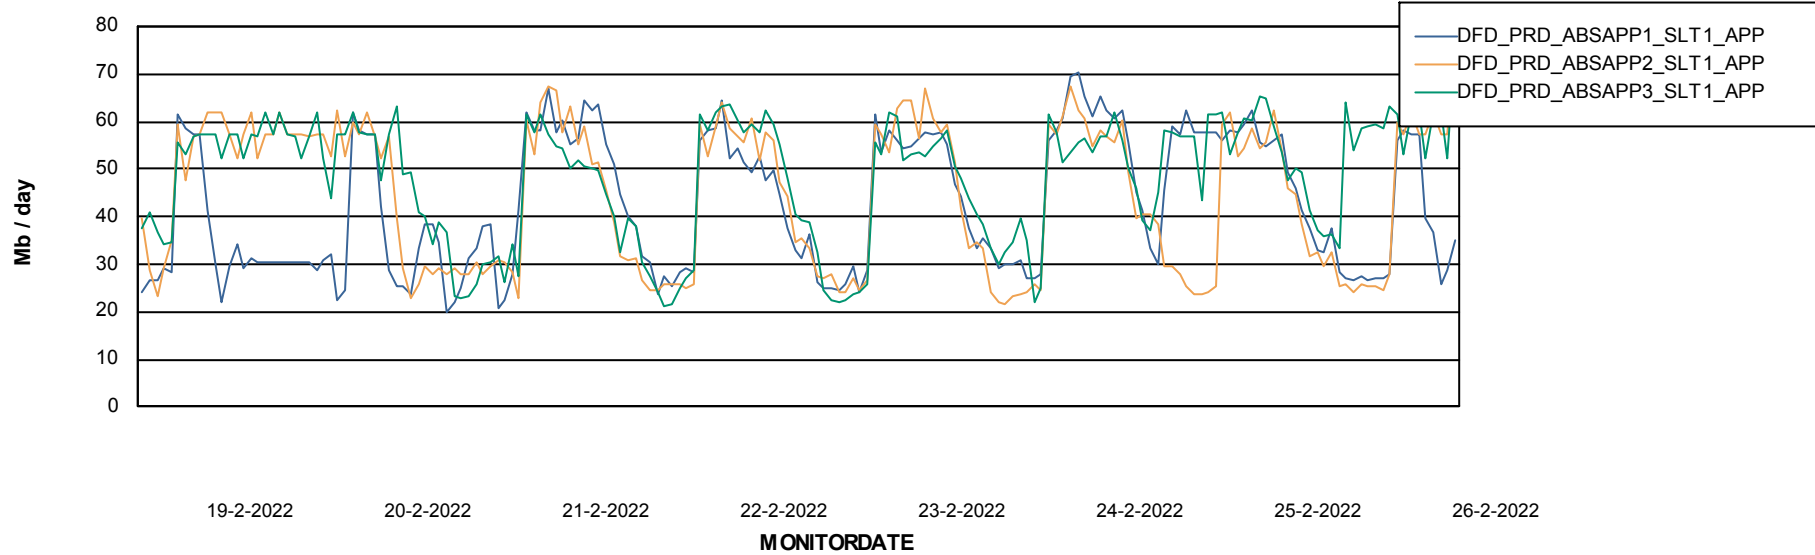

Weekly SLA Customer Report

Customer DFD_Production
Database ID 39

Database Performance DFDDDB_Production

DB Processes Max 600
DB Sessions Max 4

Weekly SLA Customer Report

Customer DFD_Production
 Database ID 39

DATABASE SIZE DFDDDB_Production

Database growth over last month

Database Tablespace DFDDDB_Production

Date	Tablespace Name	Filesize (Gb)	Usedsize (Gb)	Percentage free
26-2-2022	ABSDATA	83	0	100
	INDX	161	0	100
25-2-2022	ABSDATA	83	0	100
	INDX	161	0	100
24-2-2022	ABSDATA	83	0	100
	INDX	161	0	100
23-2-2022	ABSDATA	83	0	100
	INDX	161	0	100
22-2-2022	ABSDATA	83	0	100
	INDX	161	0	100
21-2-2022	ABSDATA	83	0	100
	INDX	161	0	100
20-2-2022	ABSDATA	83	0	100
	INDX	161	0	100

Weekly SLA Customer Report

Customer DFD_Production
Database ID 39

ABSSolute Application Server Services

Avg memory used per ABS Server Service

Avg users per day per ABS server

Weekly SLA Customer Report

Customer DFD_Production
Database ID 39