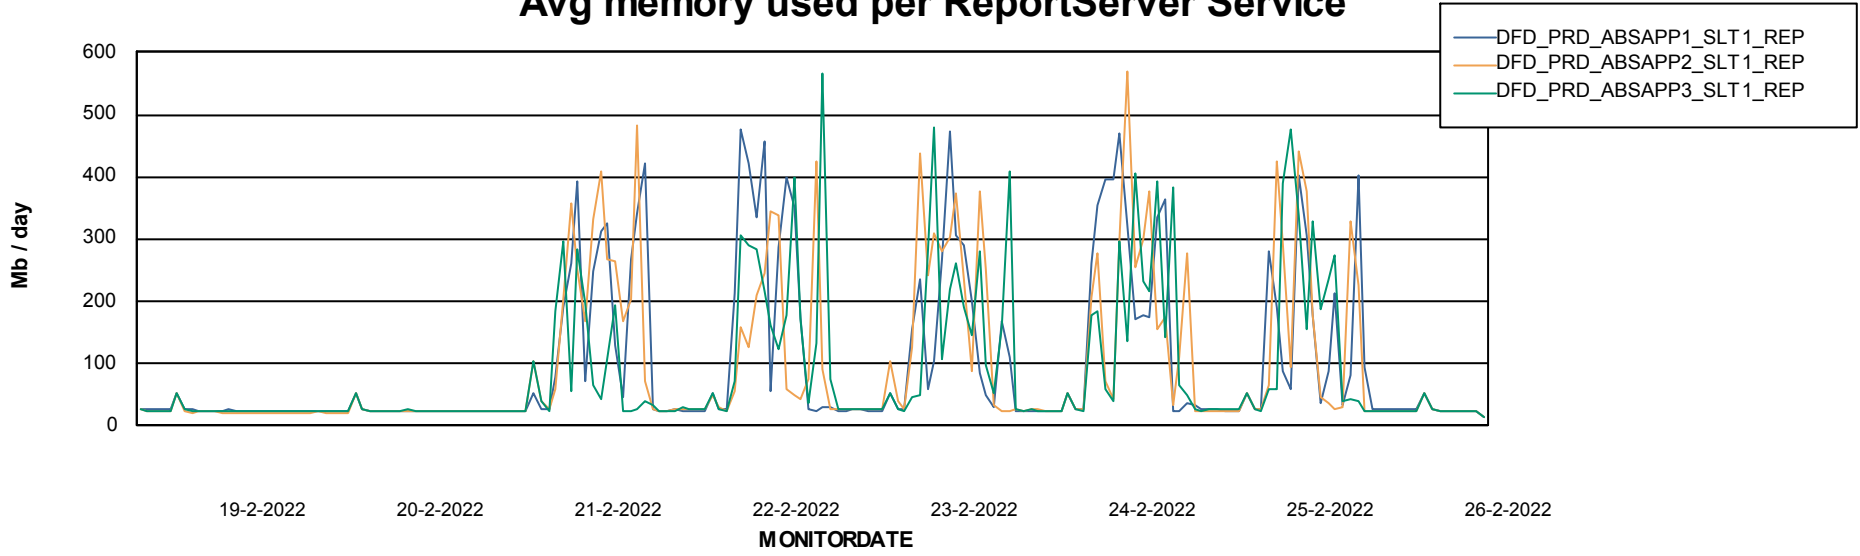

ABSSolute Application ReportServer Services

Avg memory used per ReportServer Service