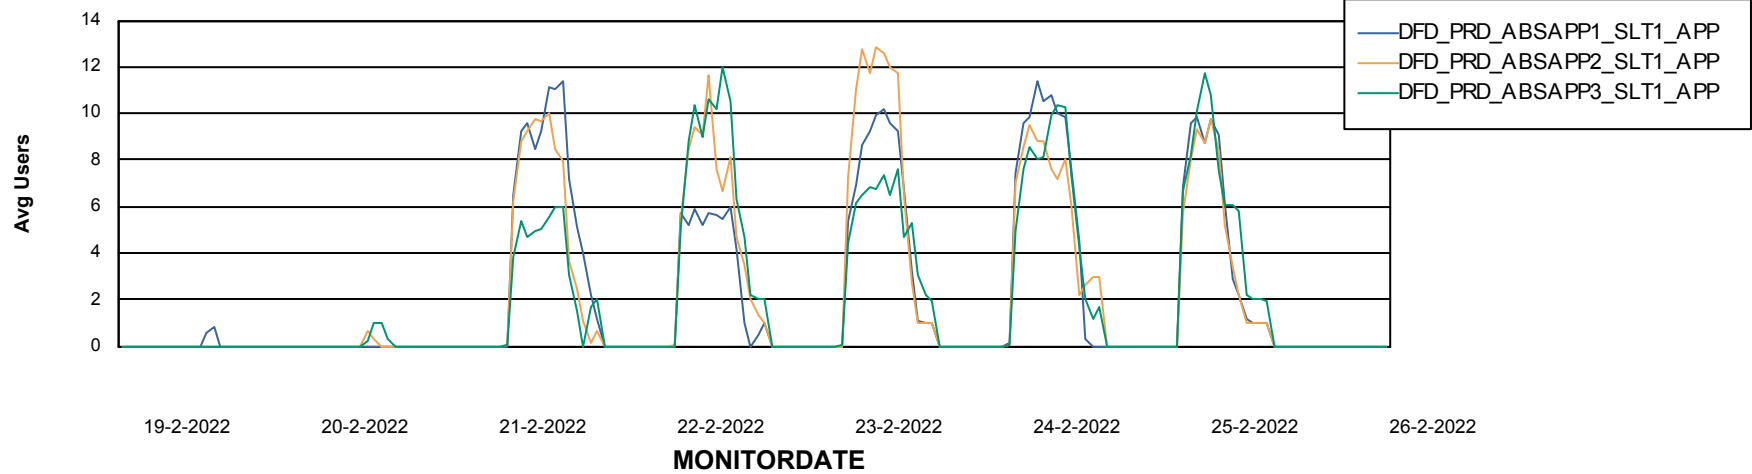

Weekly SLA Customer Report

Customer DFD_Production
Database ID 39

ABSSolute Application Server Services

Avg memory used per ABS Server Service

Avg users per day per ABS server

Weekly SLA Customer Report

Customer DFD_Production
Database ID 39