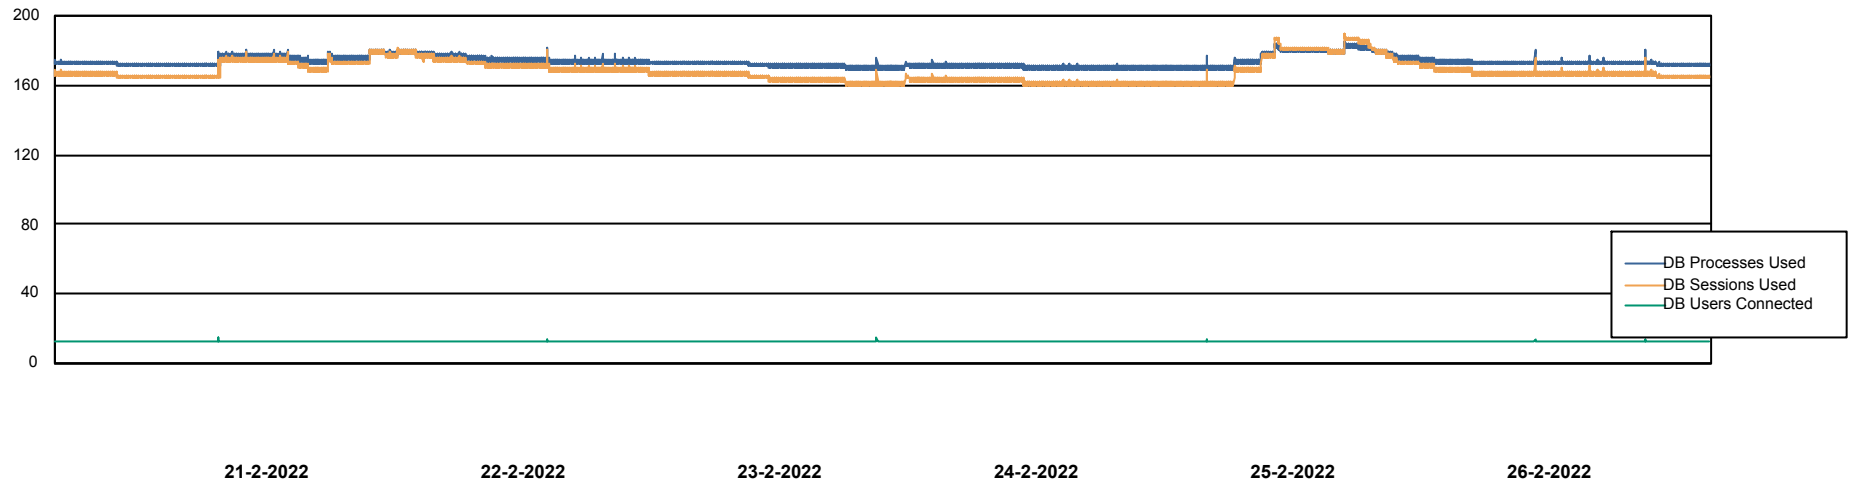

DB Processes Max 1,000

Weekly SLA Customer Report

Customer CLO Production
Database ID 38

Database Performance CLODB_TEST_CLO-ORA02

DB Processes Max 1,000

Weekly SLA Customer Report

Customer CLO Production
Database ID 38