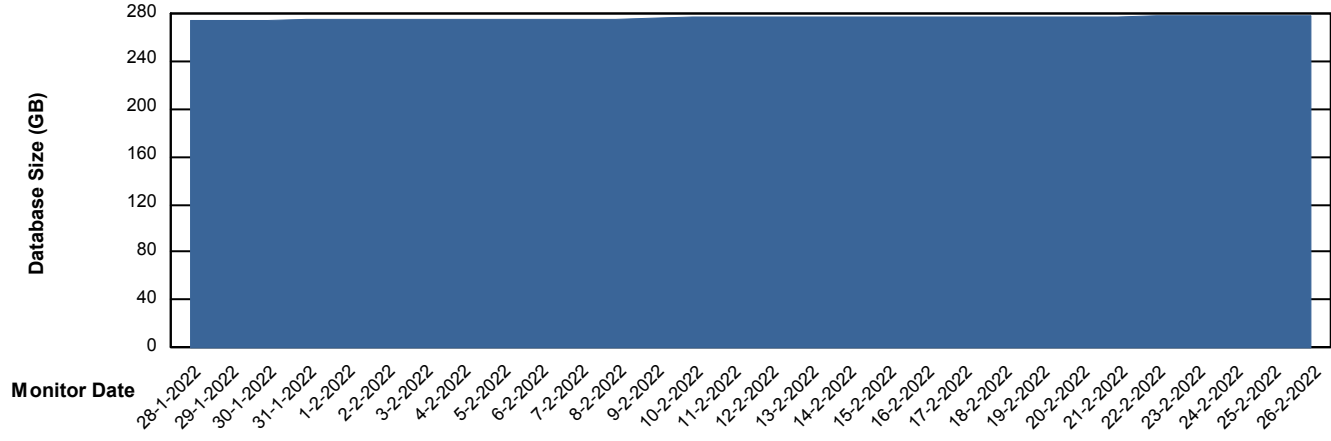

DATABASE SIZE CLODB_PRD_CLO-ORA01

Database growth over last month