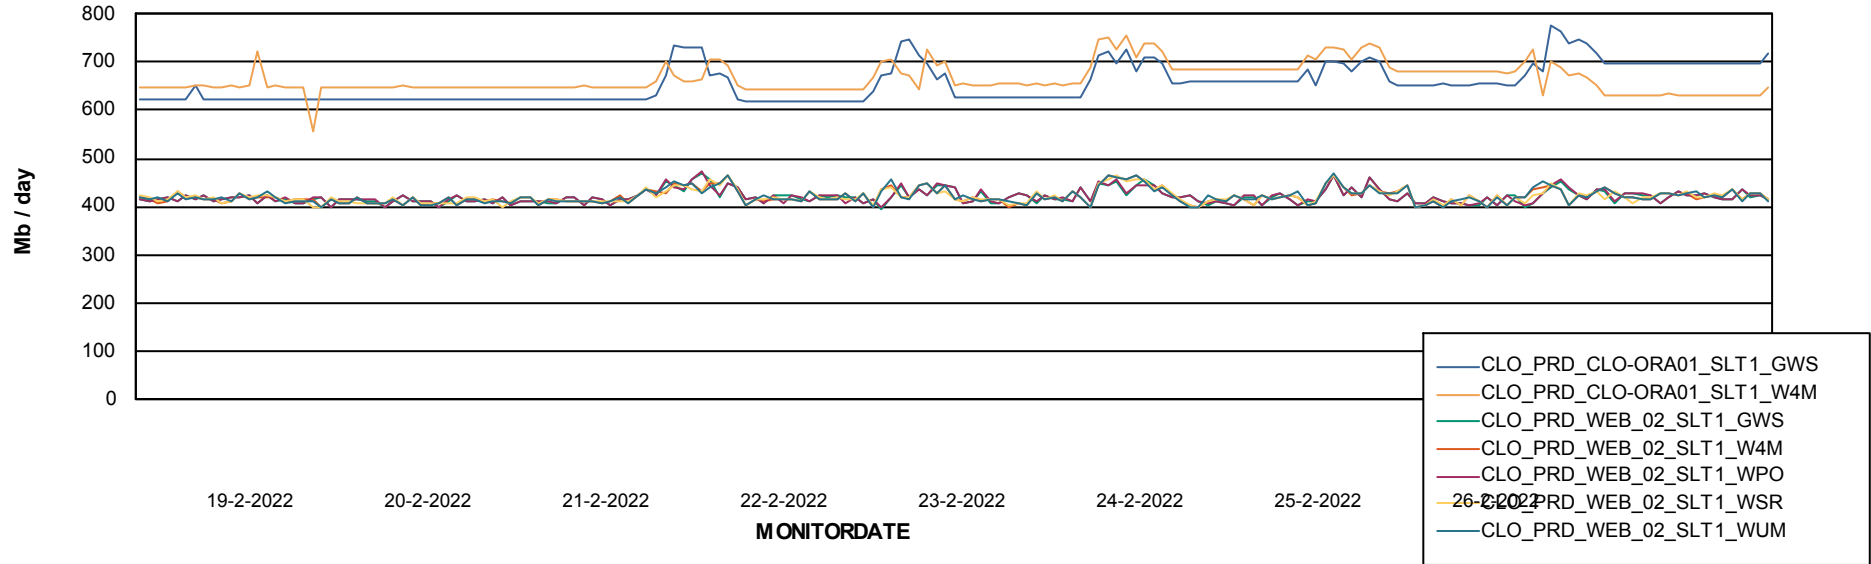

ABSSolute Application ReportServer Services

Avg memory used per ReportServer Service

Weekly SLA Customer Report

Customer CLO Production
Database ID 38

ABSSolute Web Component Services

Avg memory used per ABS Web component