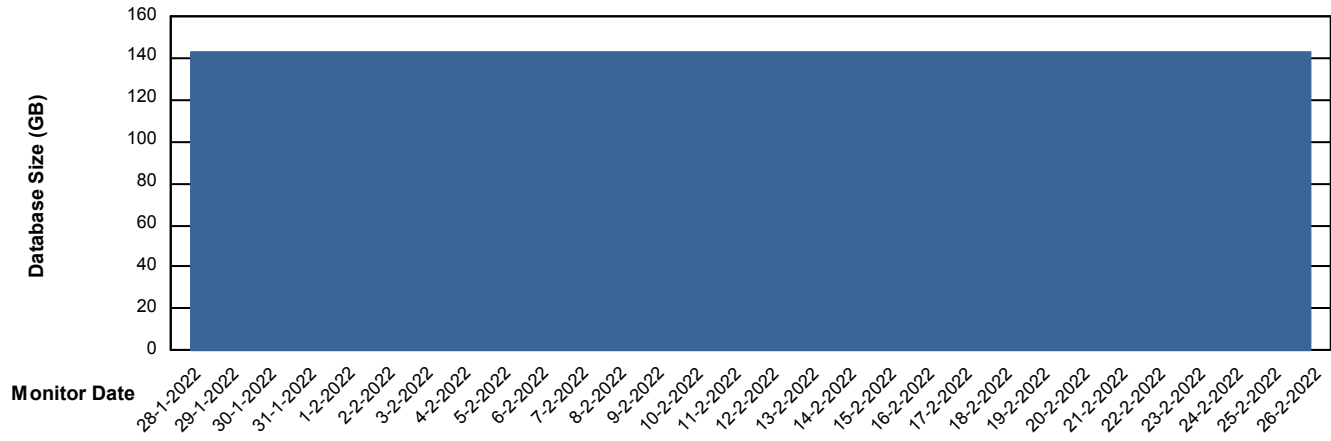

DATABASE SIZE CLODB_TEST_CLO-ORA02

Database growth over last month