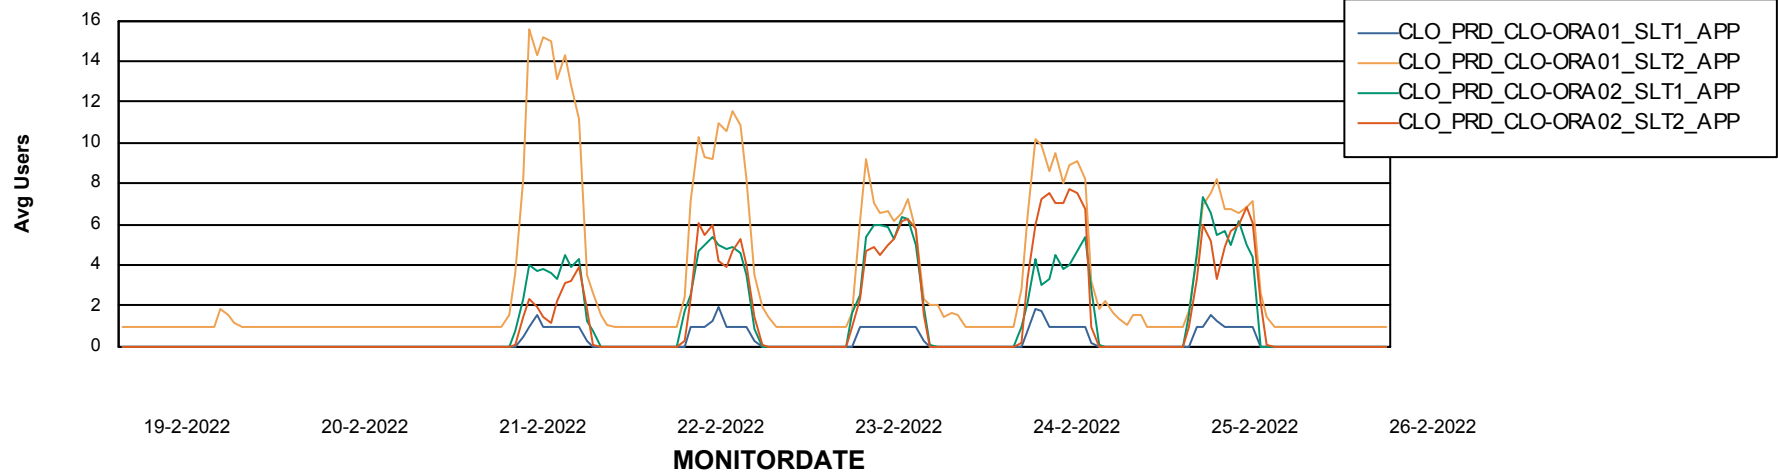

Weekly SLA Customer Report

Customer CLO Production
Database ID 38

ABSSolute Application Server Services

Avg memory used per ABS Server Service

Avg users per day per ABS server

Weekly SLA Customer Report

Customer CLO Production
Database ID 38