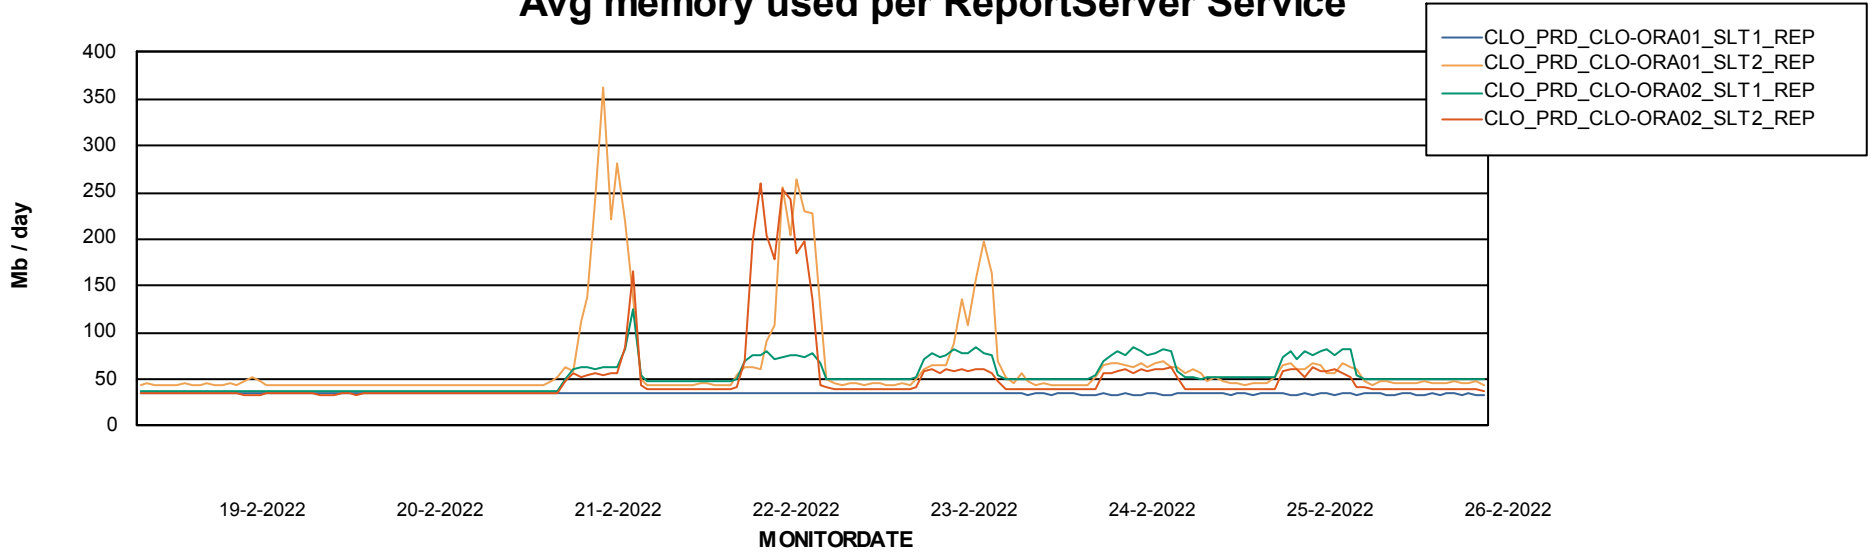

ABSSolute Application ReportServer Services

Avg memory used per ReportServer Service