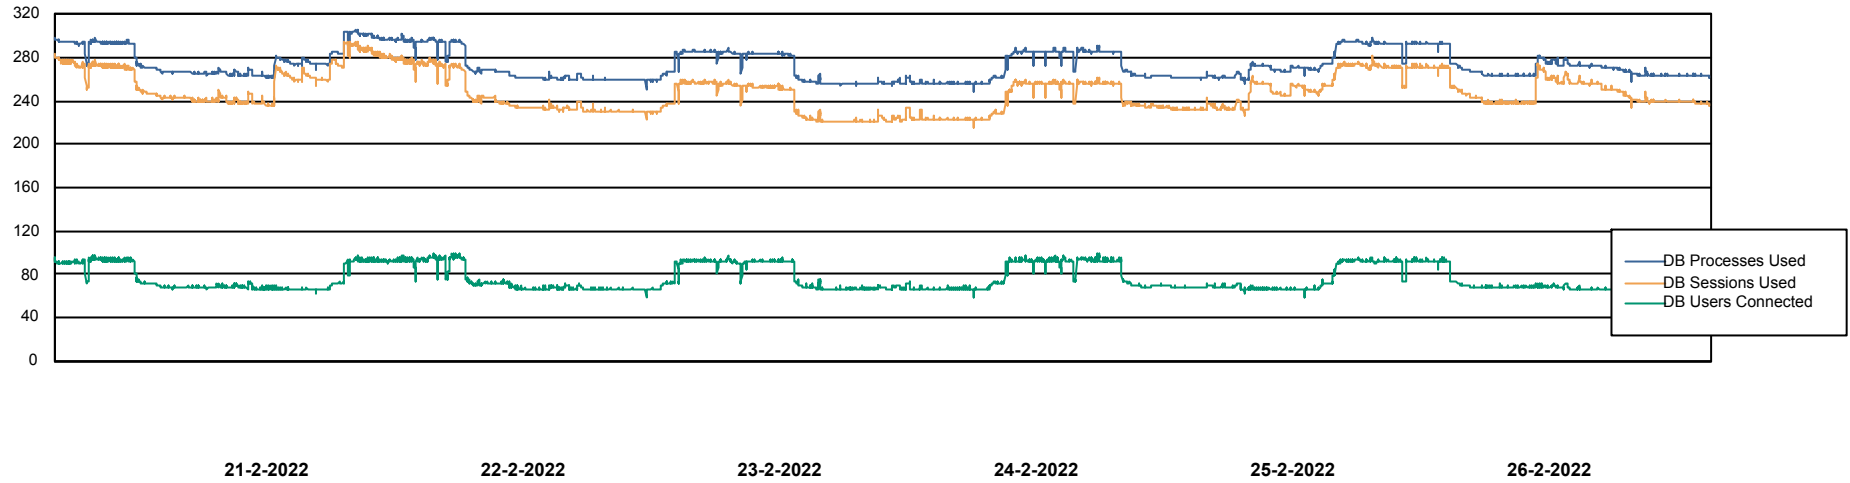

Database Performance CLODB_PRD_CLO-ORA01

DB Processes Max 1,000