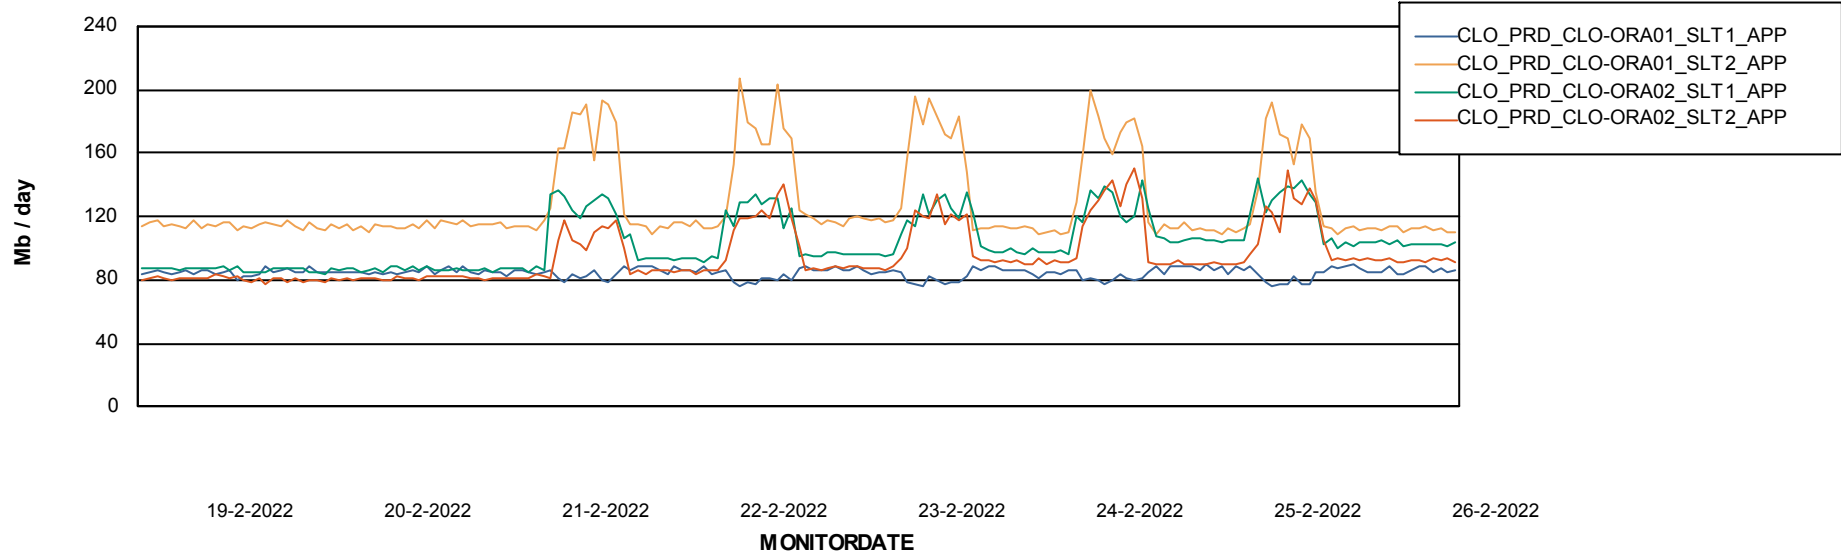

ABSSolute Application Server Services

Avg memory used per ABS Server Service