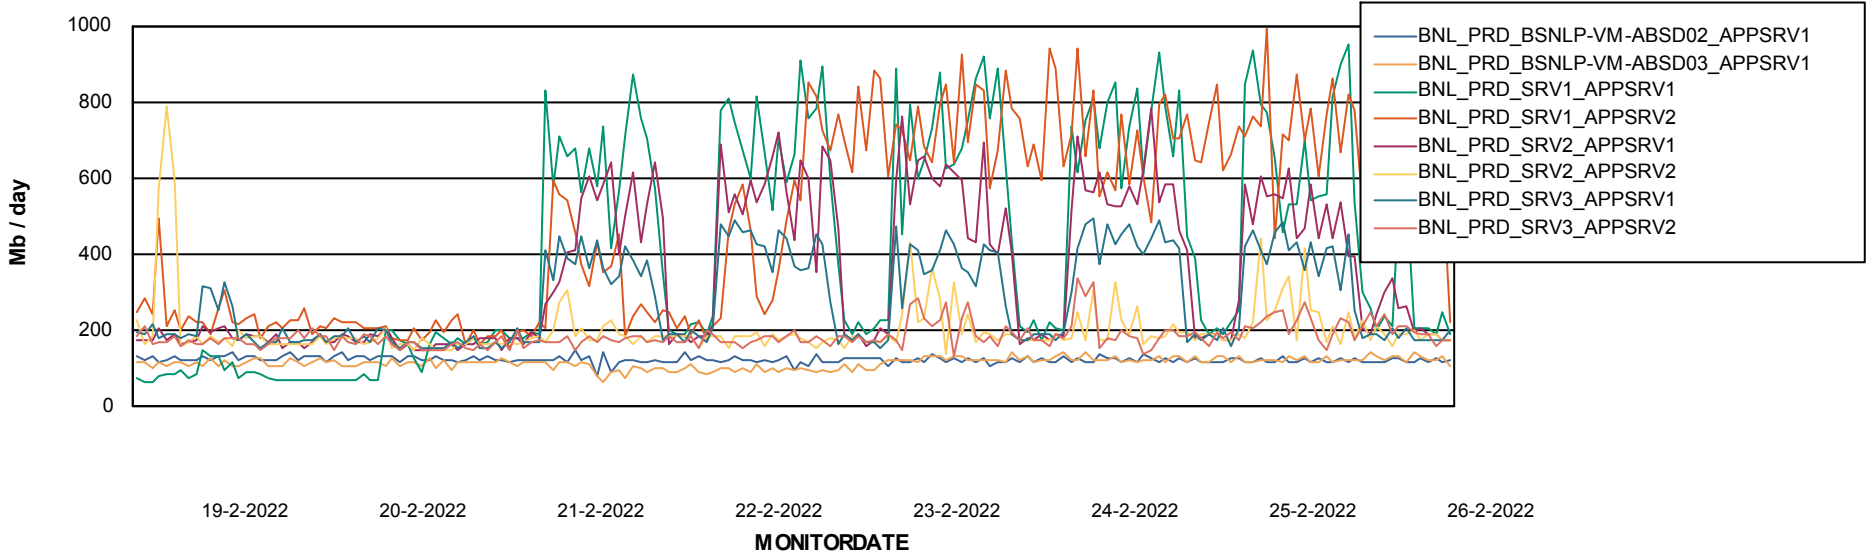

ABSolute Application Server Services

Avg memory used per ABS Server Service