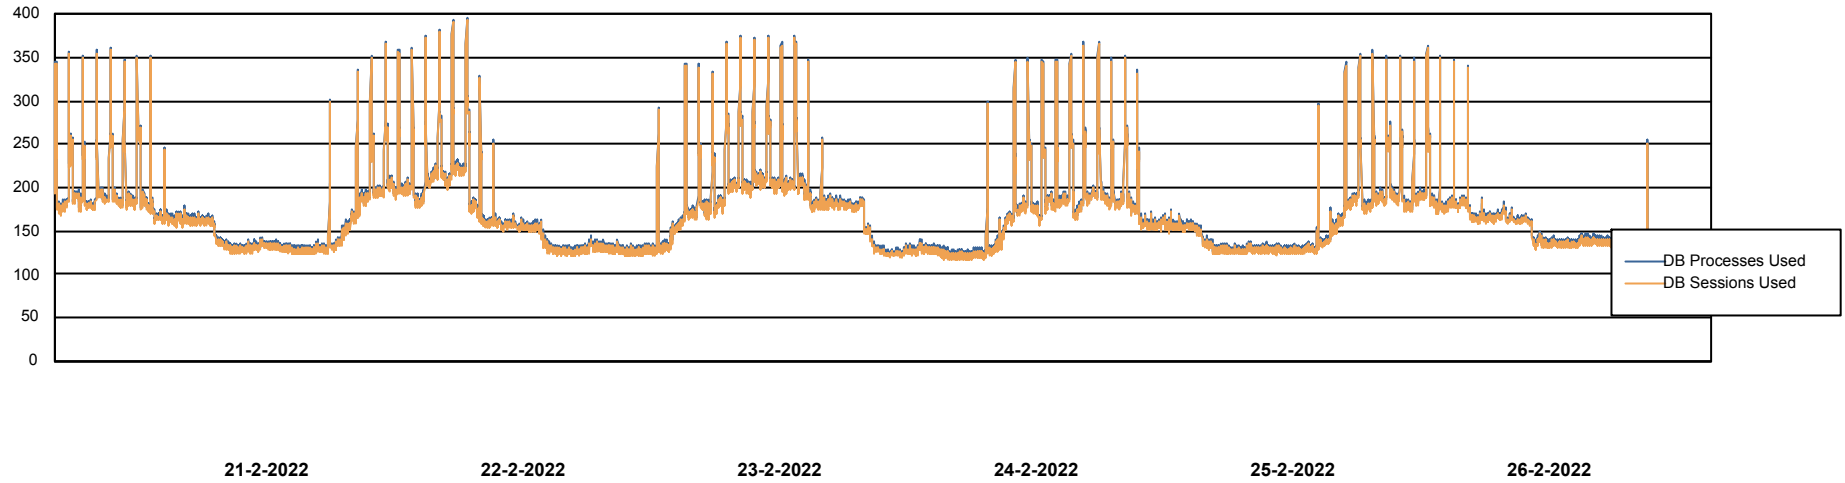

Weekly SLA Customer Report

Customer BNL_Production
Database ID 83

Harddisk Usage BNL_PRD_vm-absa03

	Free disk space on C: (%)	Total disk space on C: (Gb)	Used disk space on C: (Gb)	Free disk space on D: (%)	Total disk space on D: (Gb)	Used disk space on D: (Gb)	Free disk space on F: (%)	Total disk space on F: (Gb)	Used disk space on F: (Gb)
26-2-2022	70	127	38	71	127	37	92	64	5
25-2-2022	70	127	38	71	127	37	92	64	5
24-2-2022	70	127	38	71	127	37	92	64	5
23-2-2022	70	127	38	71	127	37	92	64	5
22-2-2022	70	127	38	71	127	37	92	64	5
21-2-2022	70	127	38	71	127	37	92	64	5
20-2-2022	70	127	38	71	127	37	92	64	5

Weekly SLA Customer Report

Customer BNL_Production
Database ID 83

Database Performance BNLDB_Production

DB Processes Max 700
DB Processes Max 20
DB Processes Max 0

Weekly SLA Customer Report

Customer BNL_Production
Database ID 83