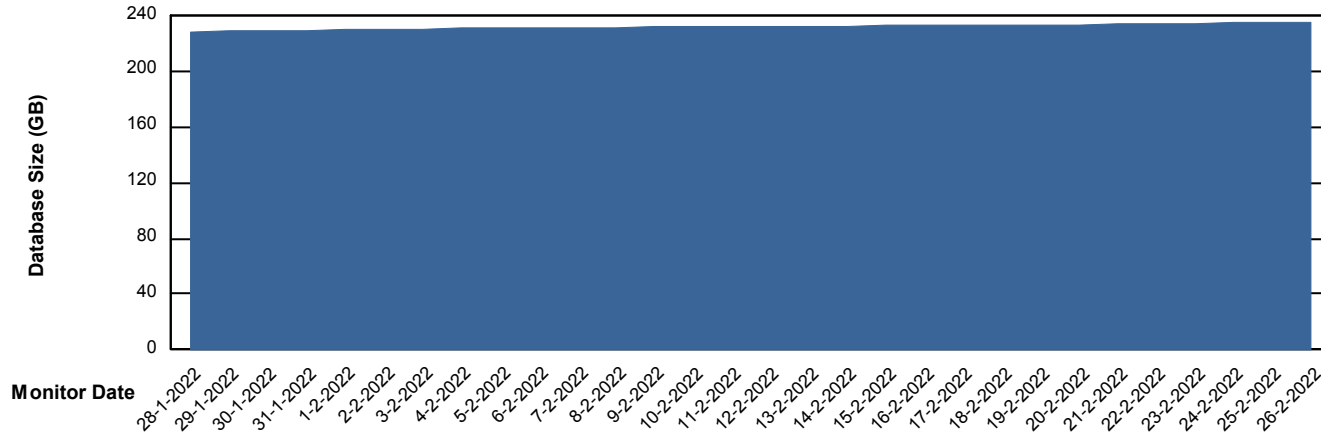

Database Performance BNLDB_Production_New

Weekly SLA Customer Report

Customer BNL_Production
Database ID 83

Database Performance BNLDB_Standby

DB Processes Max 0
DB Processes Max 4
DB Processes Max 1,000

Weekly SLA Customer Report

Customer BNL_Production
Database ID 83

DATABASE SIZE BNLDB_Production

Database growth over last month

DATABASE SIZE BNLDB_Production_New

Database growth over last month

Weekly SLA Customer Report

Customer BNL_Production
Database ID 83