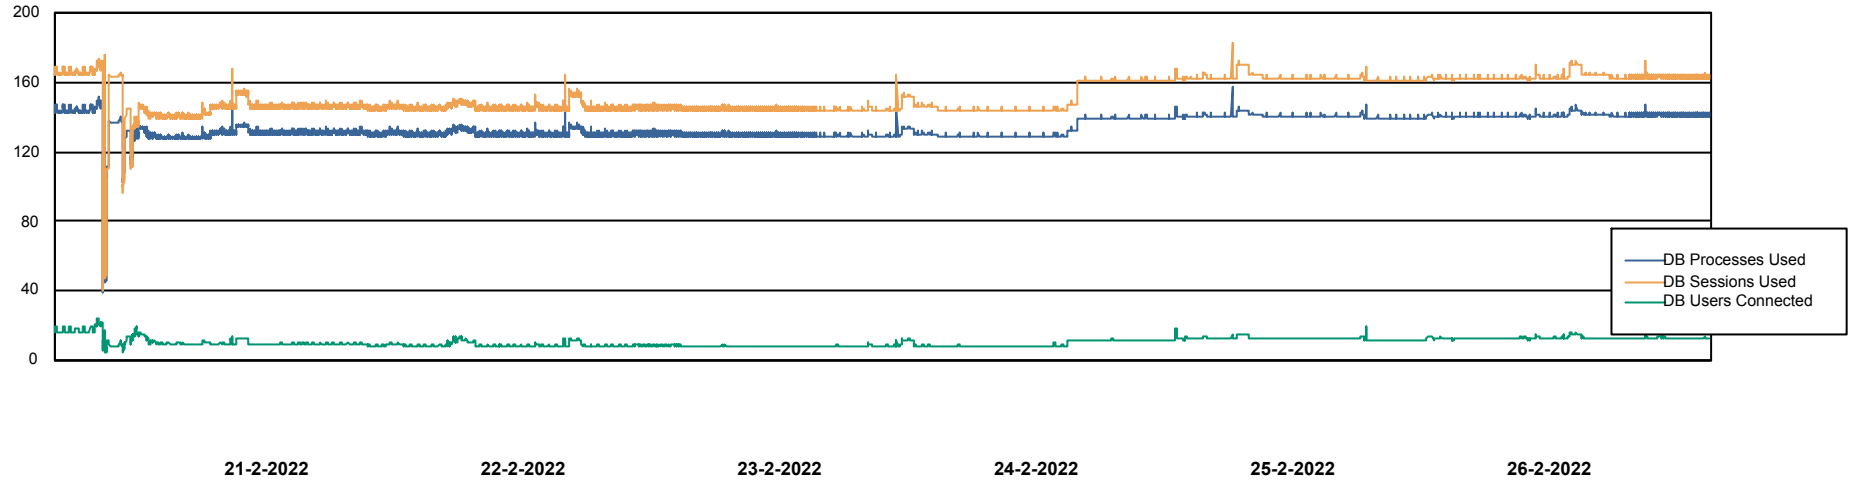

Database Performance BNLDB_Production_New