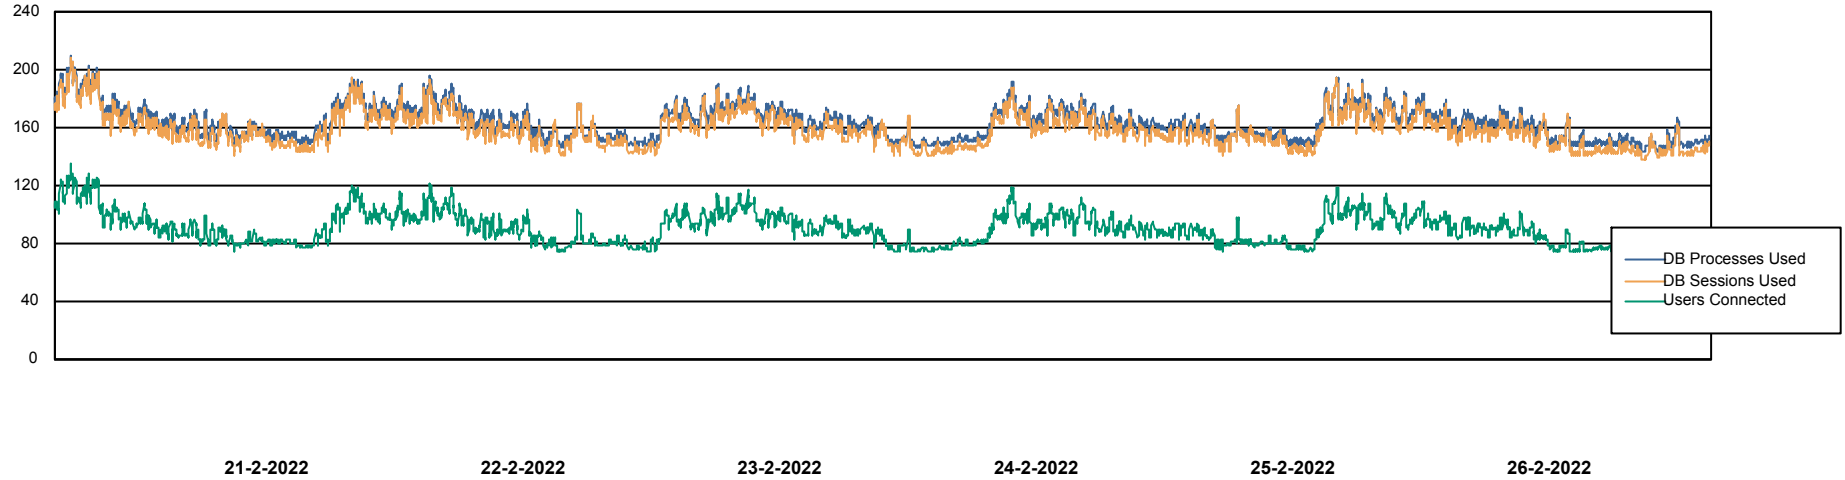

Database Performance BGGDB_Production

DB Processes Max 300
DB Sessions Max 474