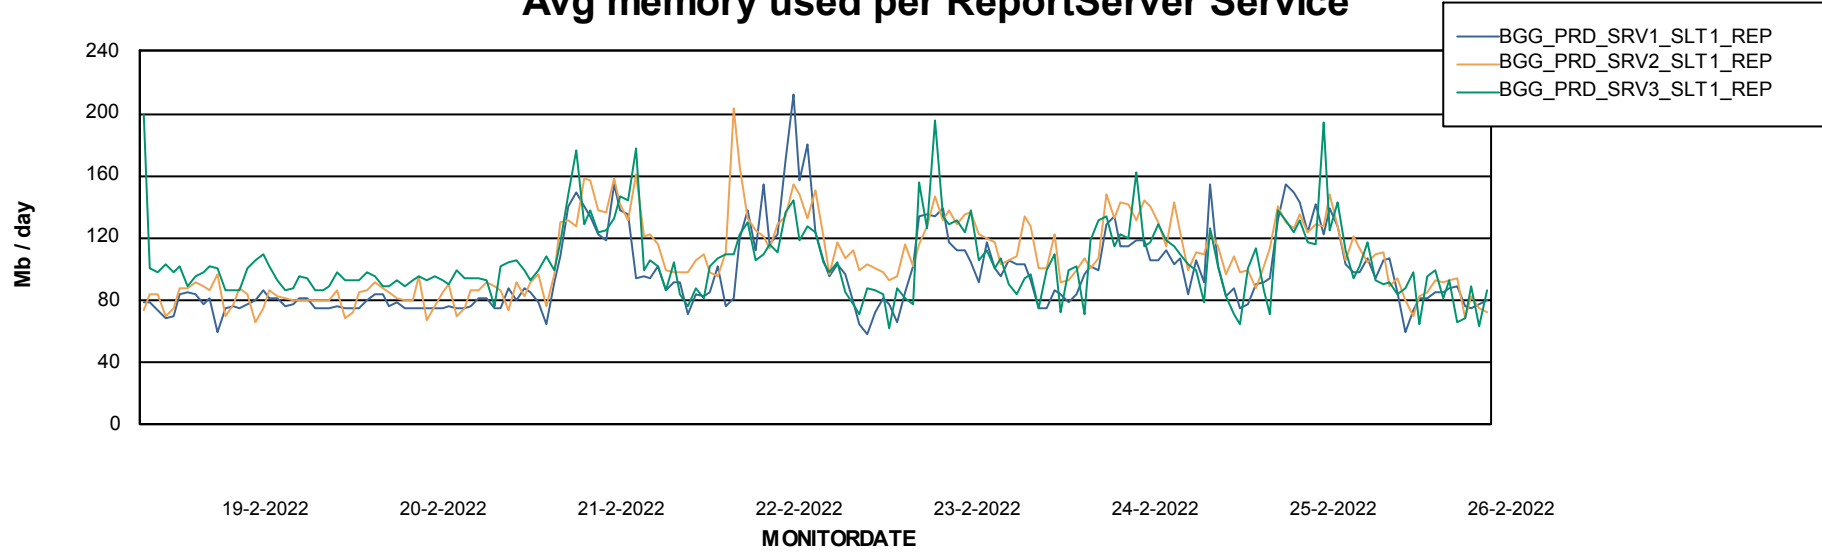

ABSSolute Application ReportServer Services

Avg memory used per ReportServer Service