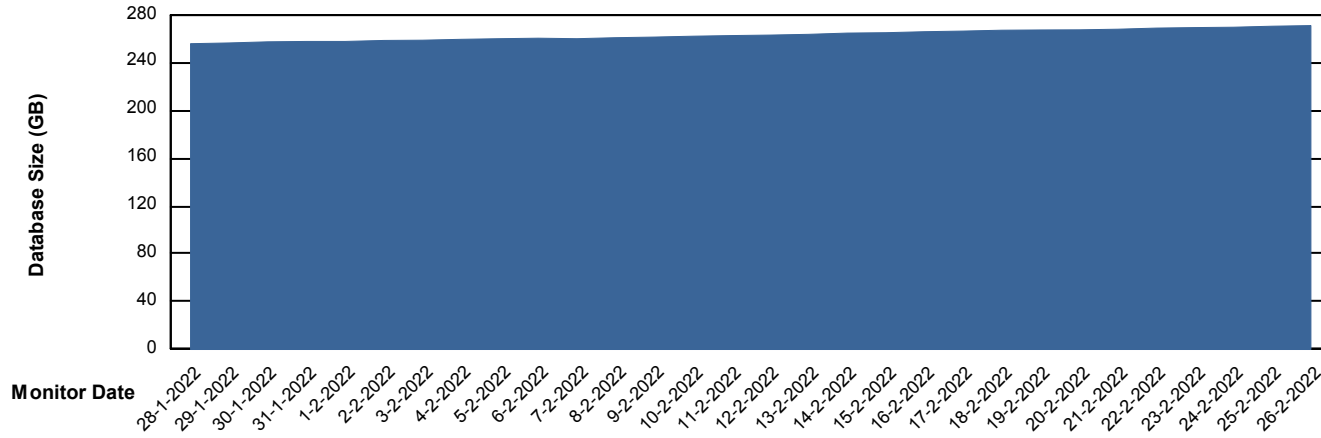

DATABASE SIZE BGGDB_BI

Database growth over last month