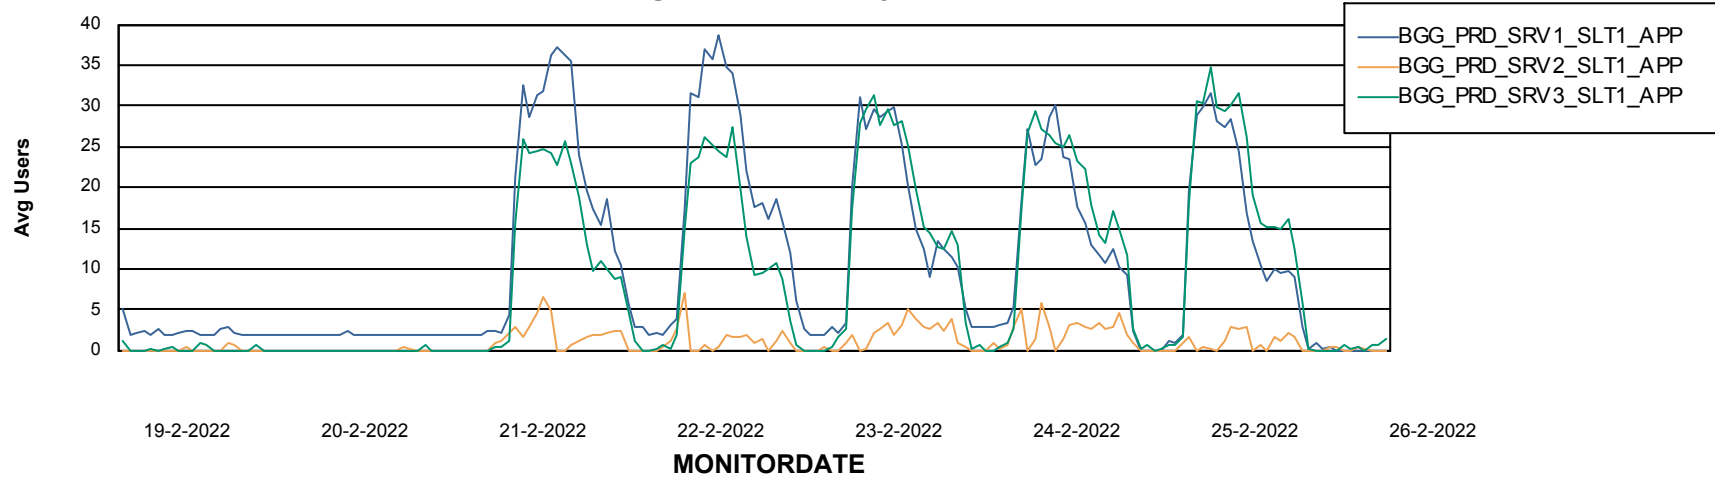

Avg users per day per ABS server