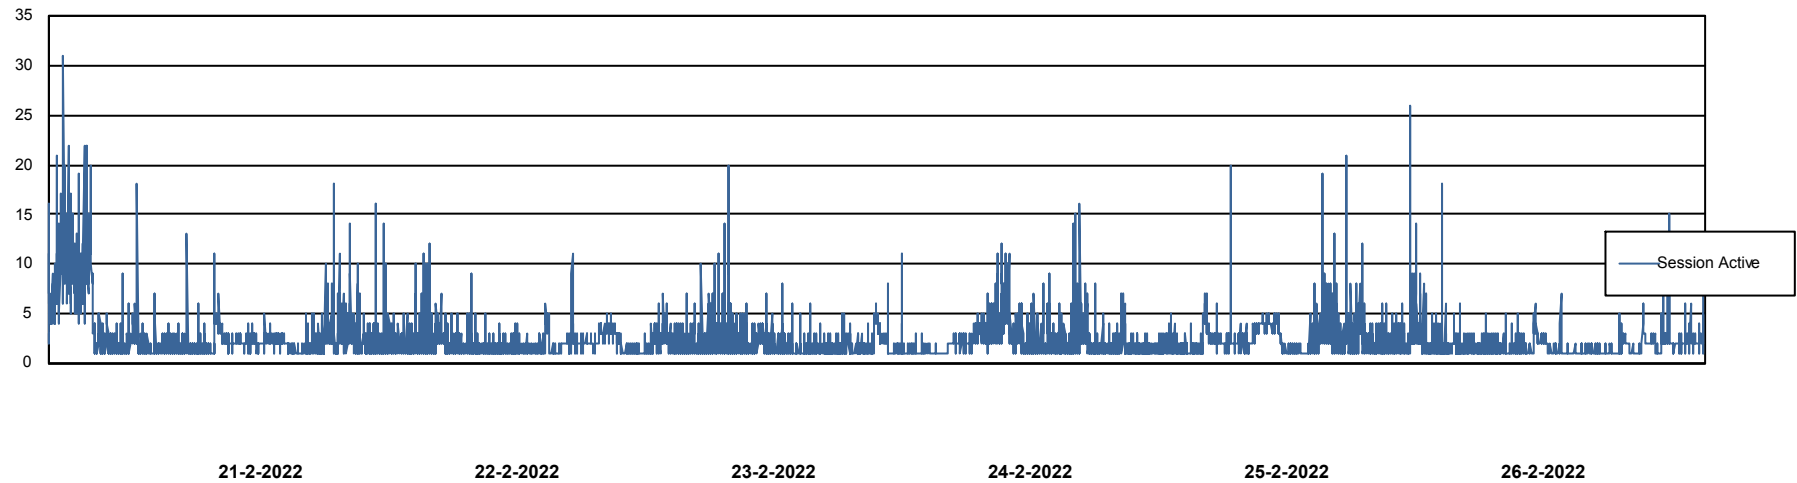

Database Performance BGGDB_Production

DB Processes Max 300
DB Sessions Max 474