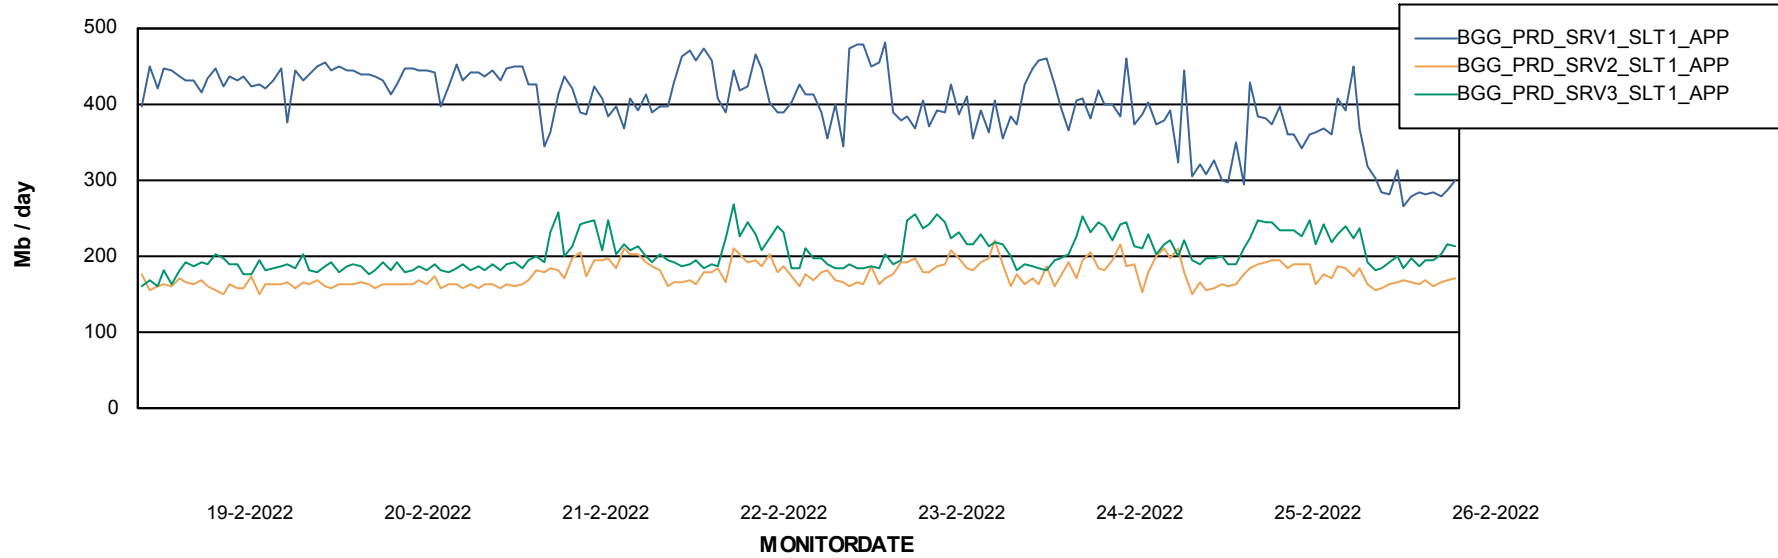

ABSSolute Application Server Services

Avg memory used per ABS Server Service