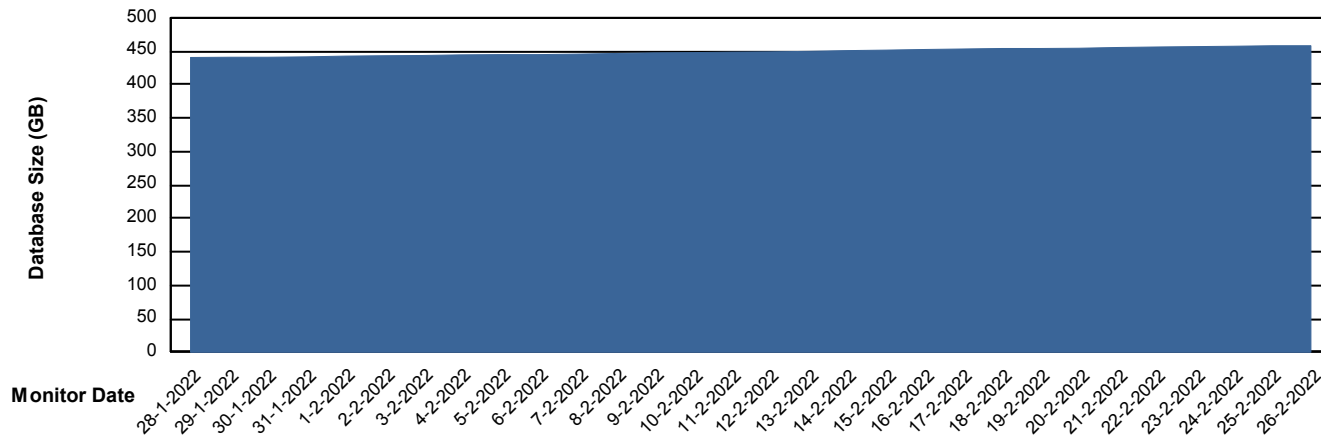

# Weekly SLA Customer Report

Customer BGG\_Production  
Database ID 58

DATABASE SIZE BGGDB\_BI

### Database growth over last month

DATABASE SIZE BGGDB\_Production

### Database growth over last month