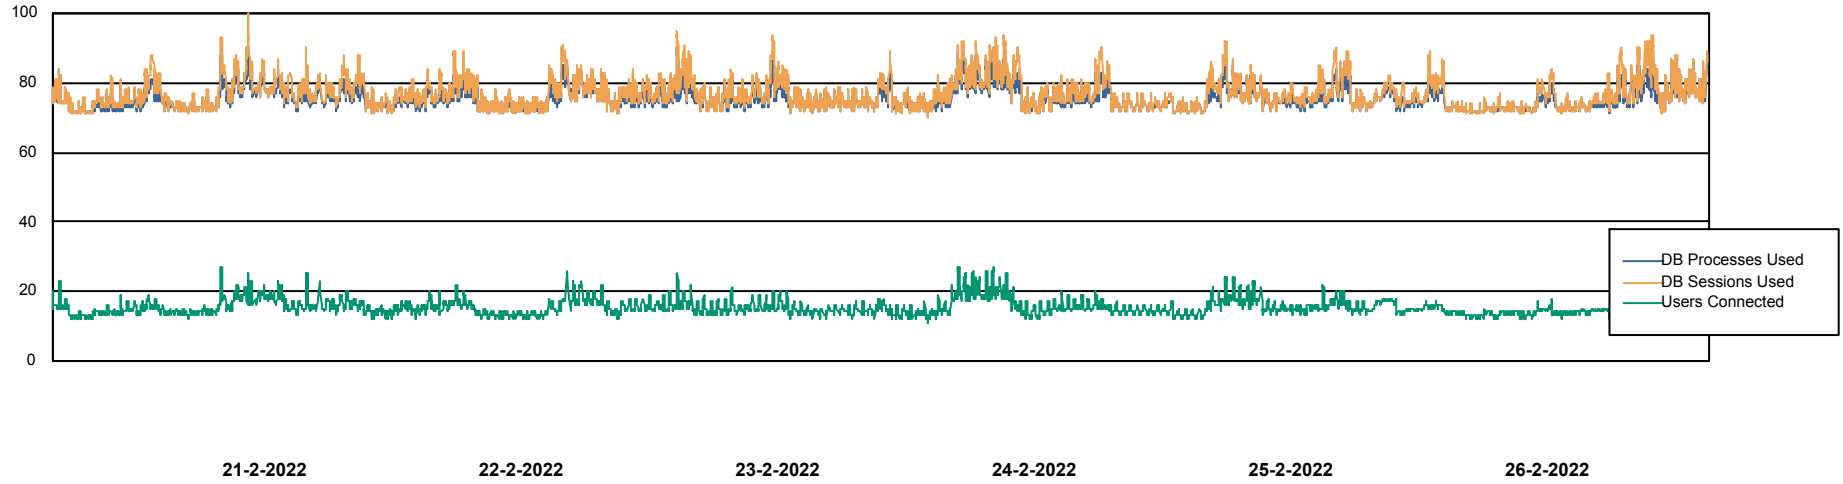

Database Performance BGGDB_BI

DB Processes Max 300
DB Sessions Max 472